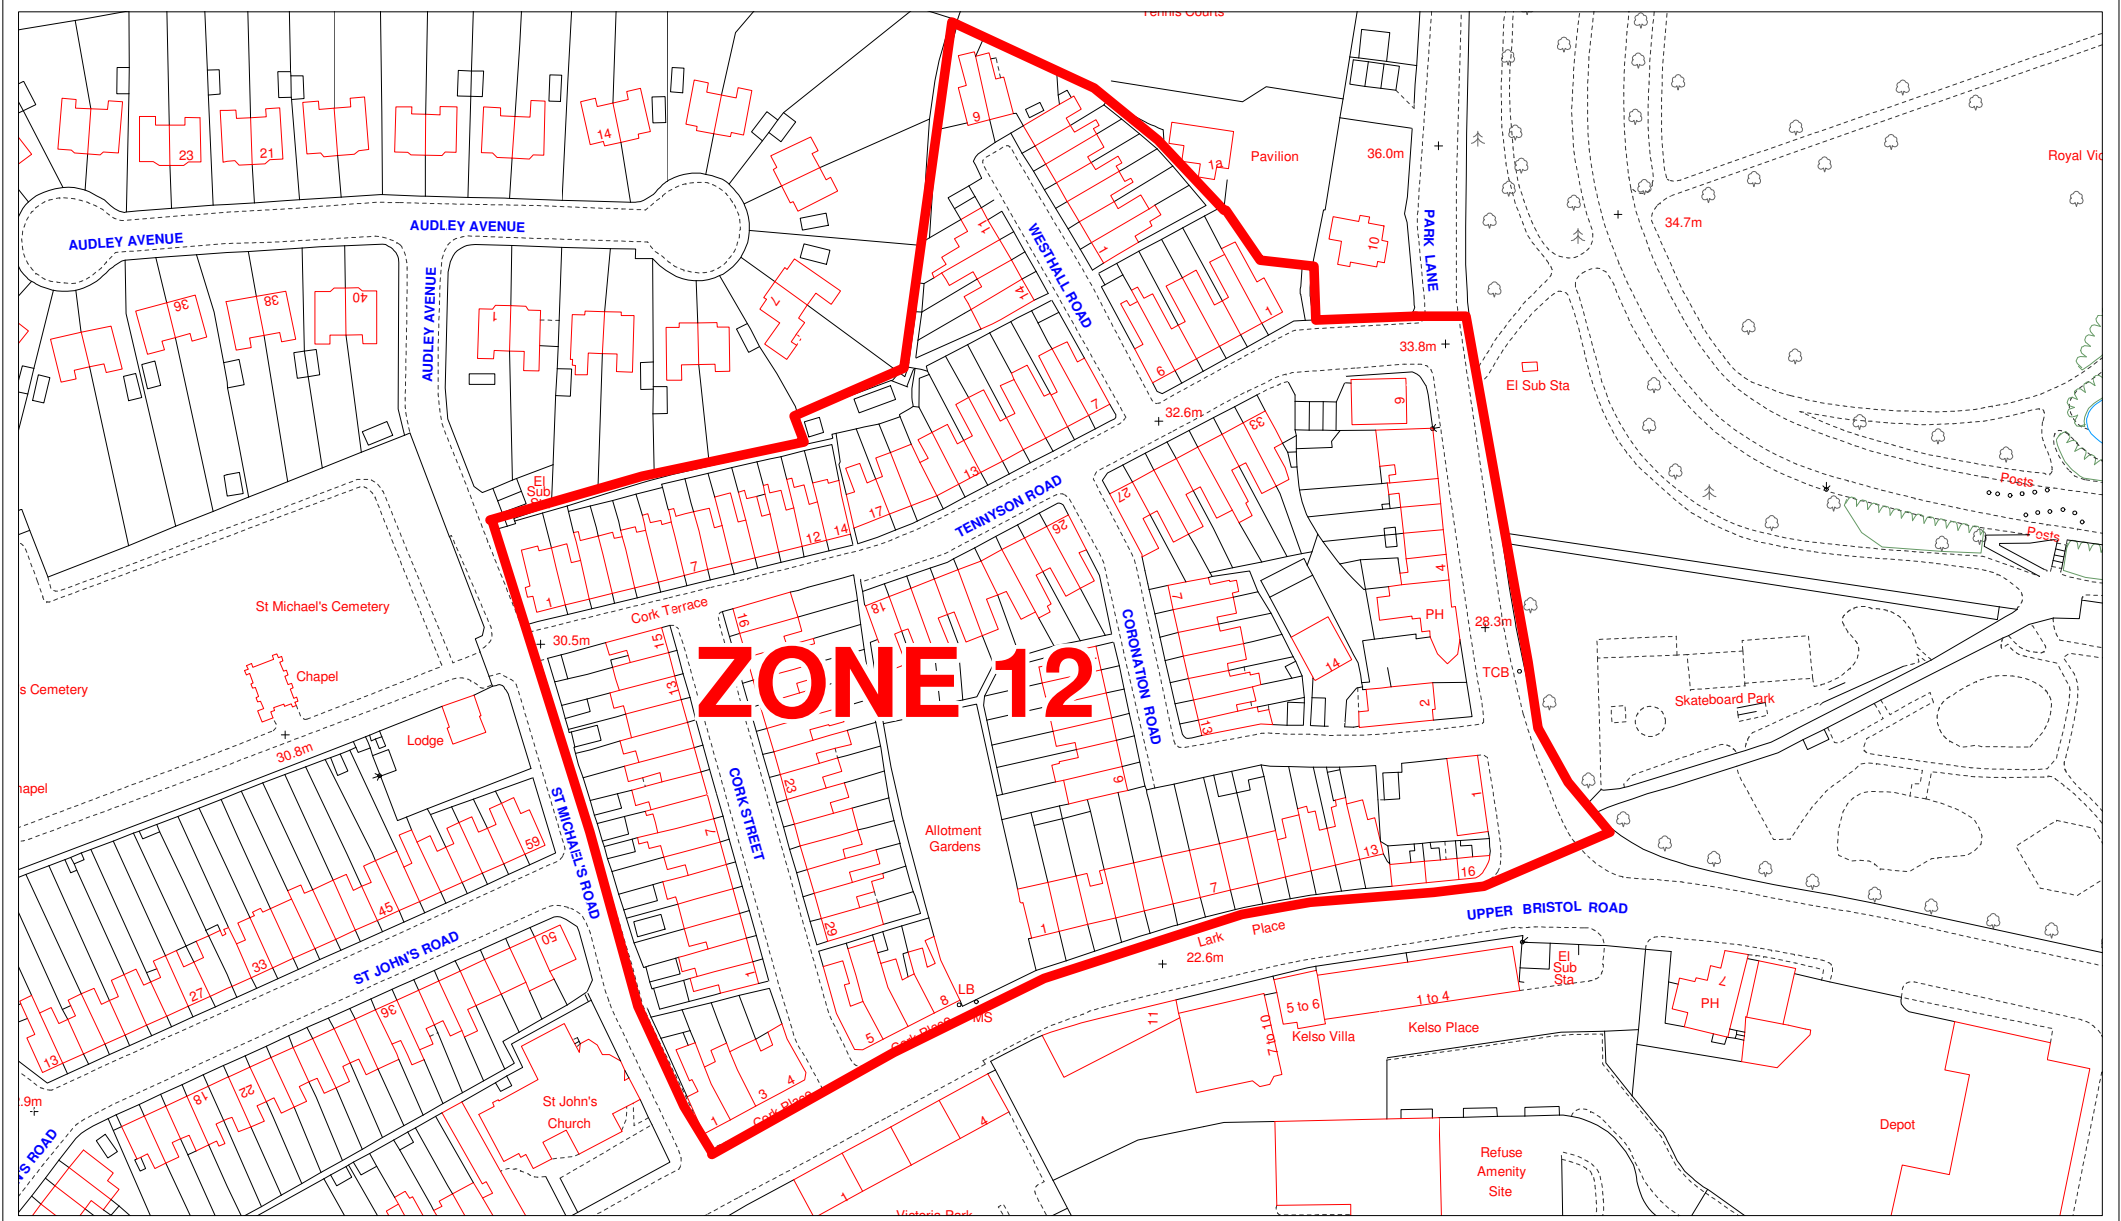

# Bath Zone 12

Compiled by on 27 April 2012

Scale 1:1500

Bath & North East Somerset Council  
Riverside  
Temple Street  
Keynsham  
Bristol BS31 1LA  
Tel 01225 477000

# ZONE 12