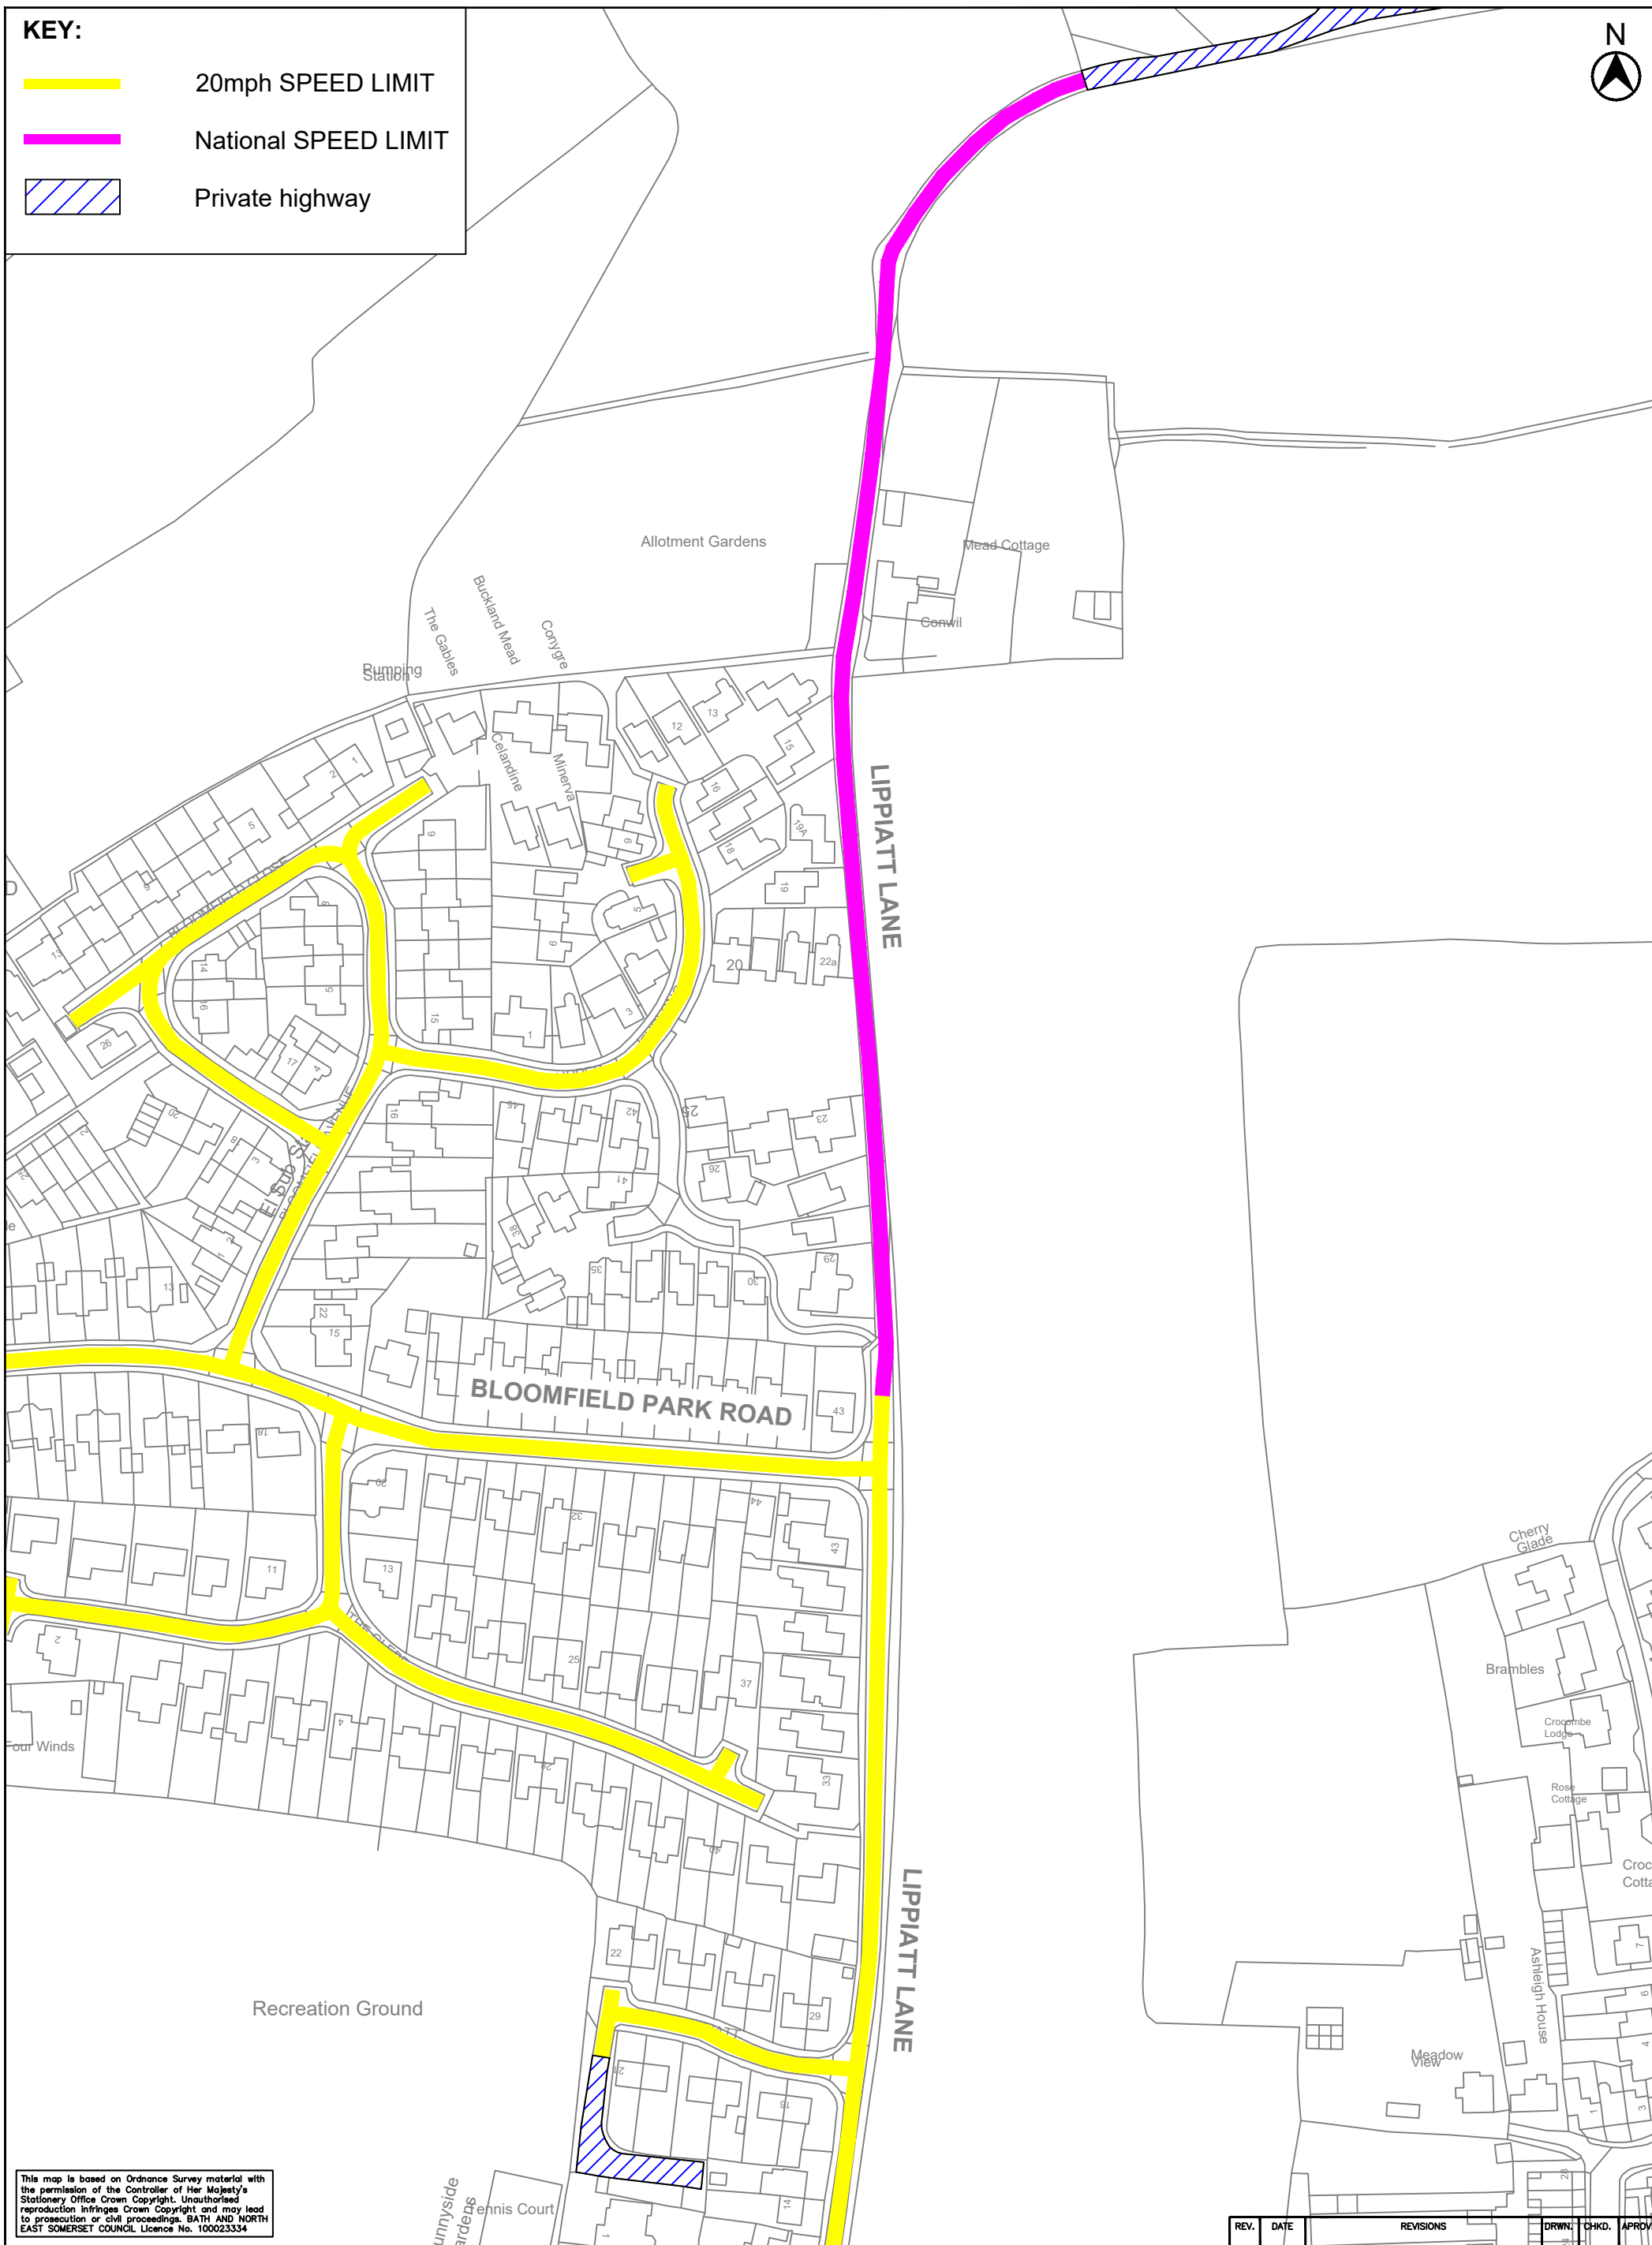

KEY:

- 20mph SPEED LIMIT
- National SPEED LIMIT
- Private highway

Bath & North East Somerset Council
CHRIS MAJOR
DIRECTOR – PLACE MANAGEMENT

PRODUCED BY
TRAFFIC MANAGEMENT

SCHEME TITLE
PROPOSED 20MPH SPEED LIMIT – VARIOUS ROADS, TIMSBURY

DRAWING TITLE
EXISTING SPEED LIMIT – PLAN 2 OF 2

REV.	DATE	REVISIONS	DRWN.	CHKD.	APPROV.
	13/10/22		KHU		
	SCALE NTS	CHECKED			
CLIENT REF.		ISSUED FOR INFORMATION			
DRAWING No.		TCG0072_004		REV.