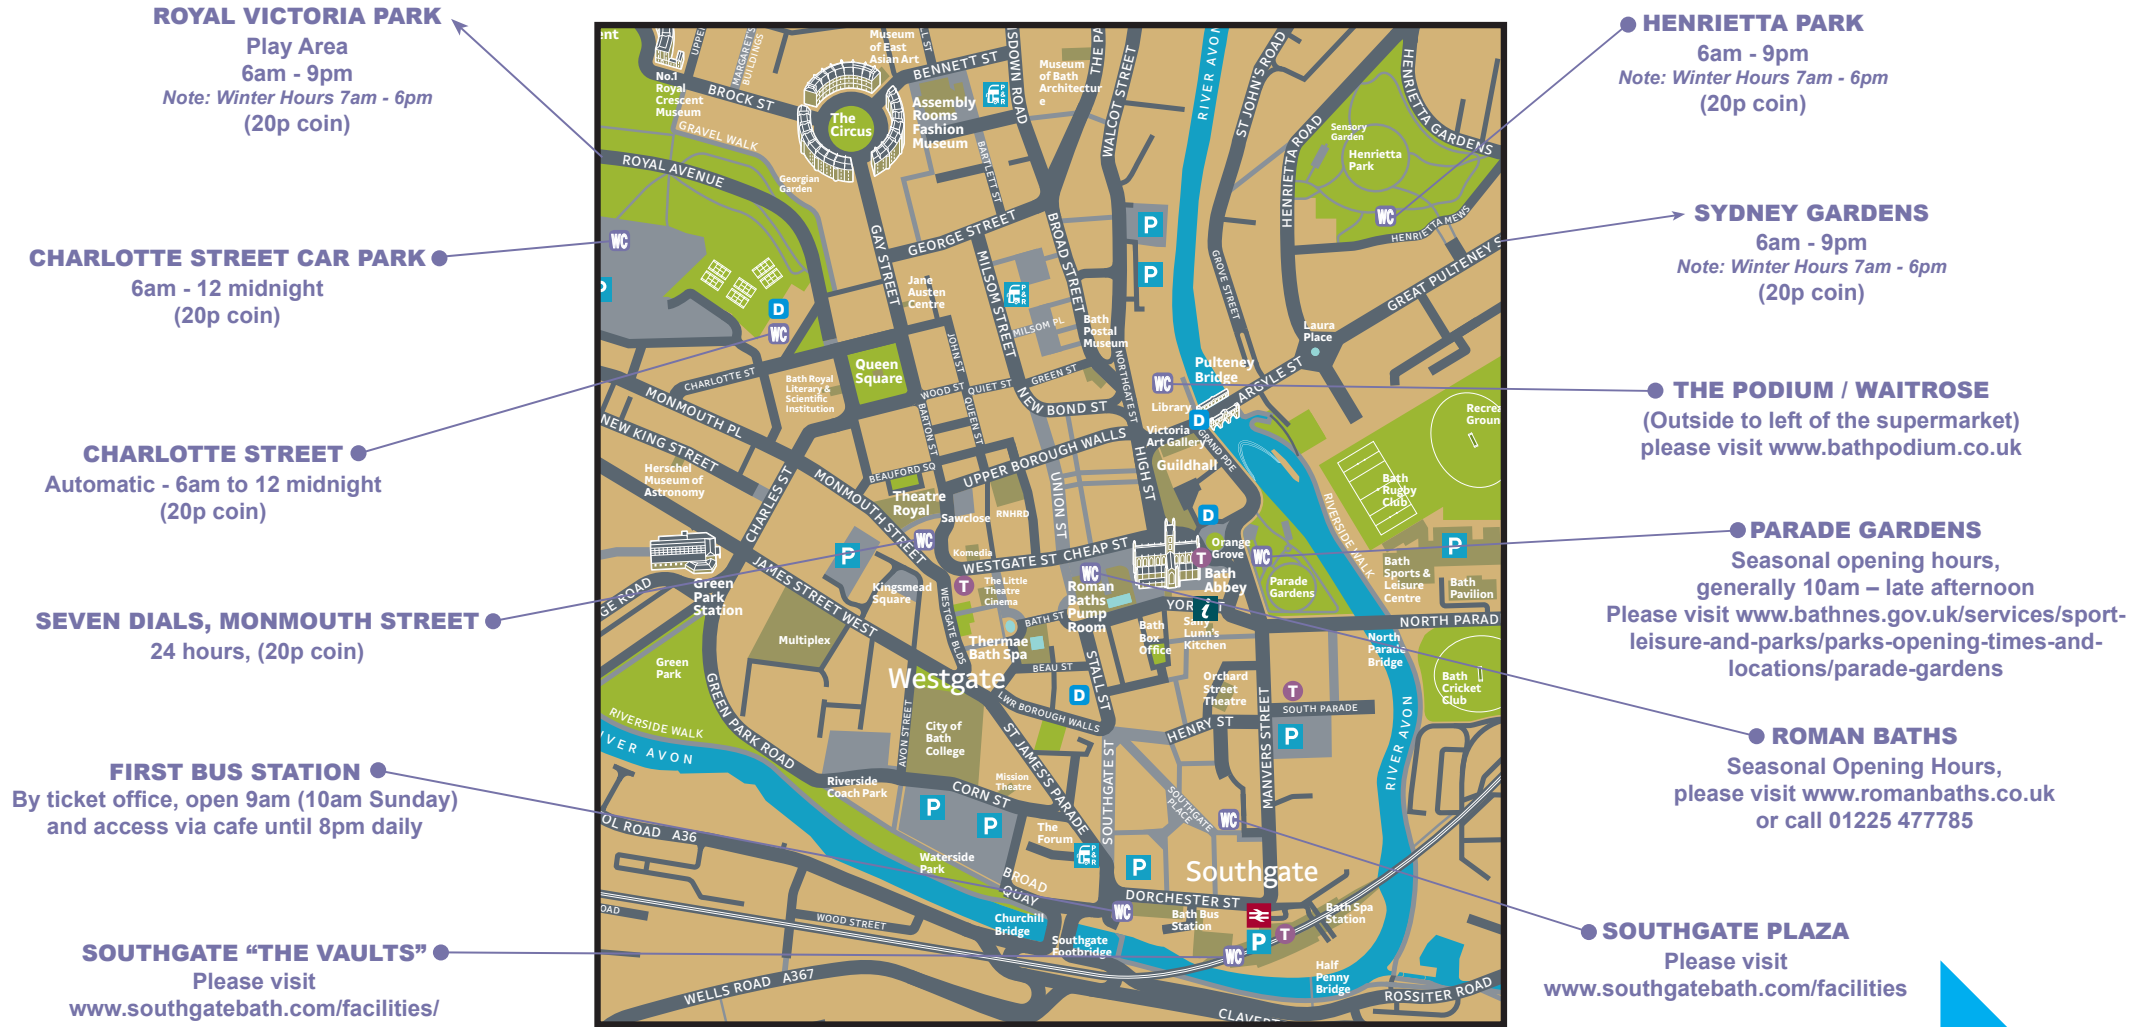

Bath City Centre Toilets

KEY: T Taxi Rank P Car Parks D Disabled Parking Bay