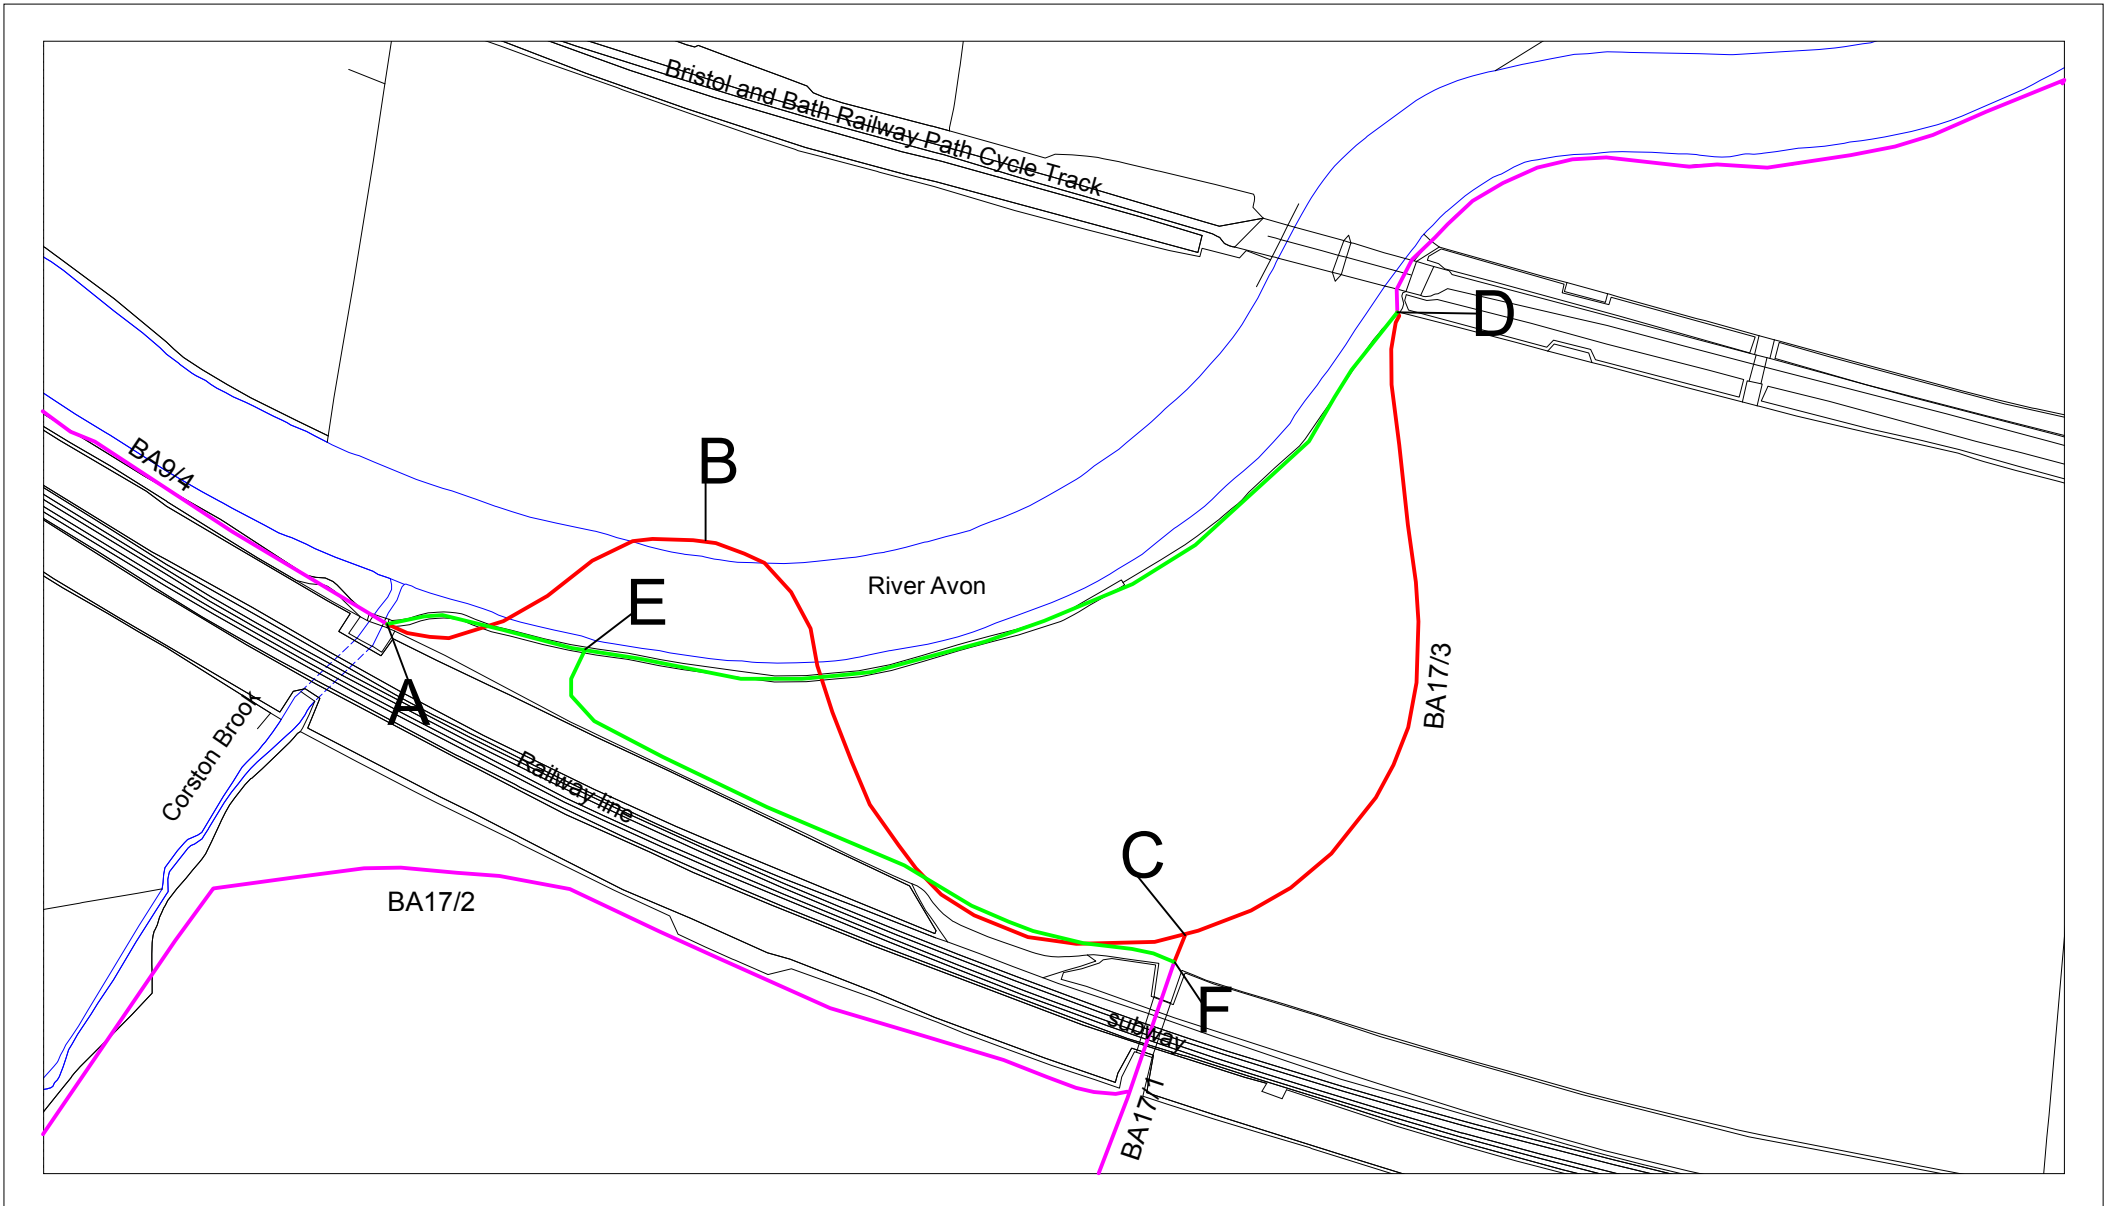

**Proposal Plan: The Authority has not received an external application for these proposals**  
**Public Footpaths BA17/1 & BA17/3,**  
**Corston Brook, Newton St Loe**

Public footpath to be created  
 Unaffected public footpath  
 Public footpath to be stopped up

Scale: 1:2,500

**Proposal Plan: The Authority has not received an external application for these proposals**  
**Public Footpath BA17/3, New Bridge, Newton St Loe**

Public footpath to be created  
 Unaffected public footpath  
 Public footpath to be stopped up

G K J  
 G H J

Scale: 1:2,500