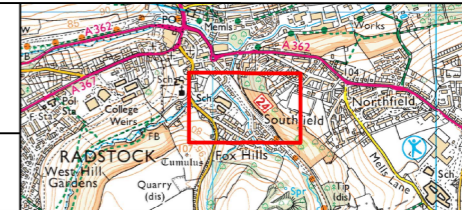

NORTH
 1:1250 @ A3
 NR : No Return

Locality	Radstock
TRO Area	North East Somerset TRO
Tile	C4 / Proposed
Date	??/??/????