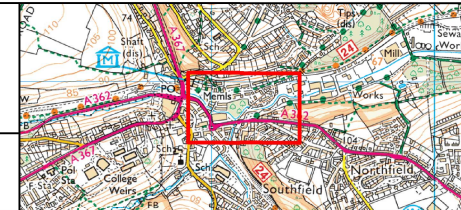

	No Parking and No Loading at Any Time		Limited Parking
	No Parking Between Times Stated & No Loading Between Times Stated		Permit Parking Place
	No Parking at Any Time		Permit Parking & Paid For Parking Place
	No Parking Between Times Stated		Other restrictions not covered in this order

NORTH
 1:1250 @ A3
 NR : No Return

Locality	Radstock
TRO Area	North East Somerset TRO
Tile	C3 / Proposed
Date	??/??/????