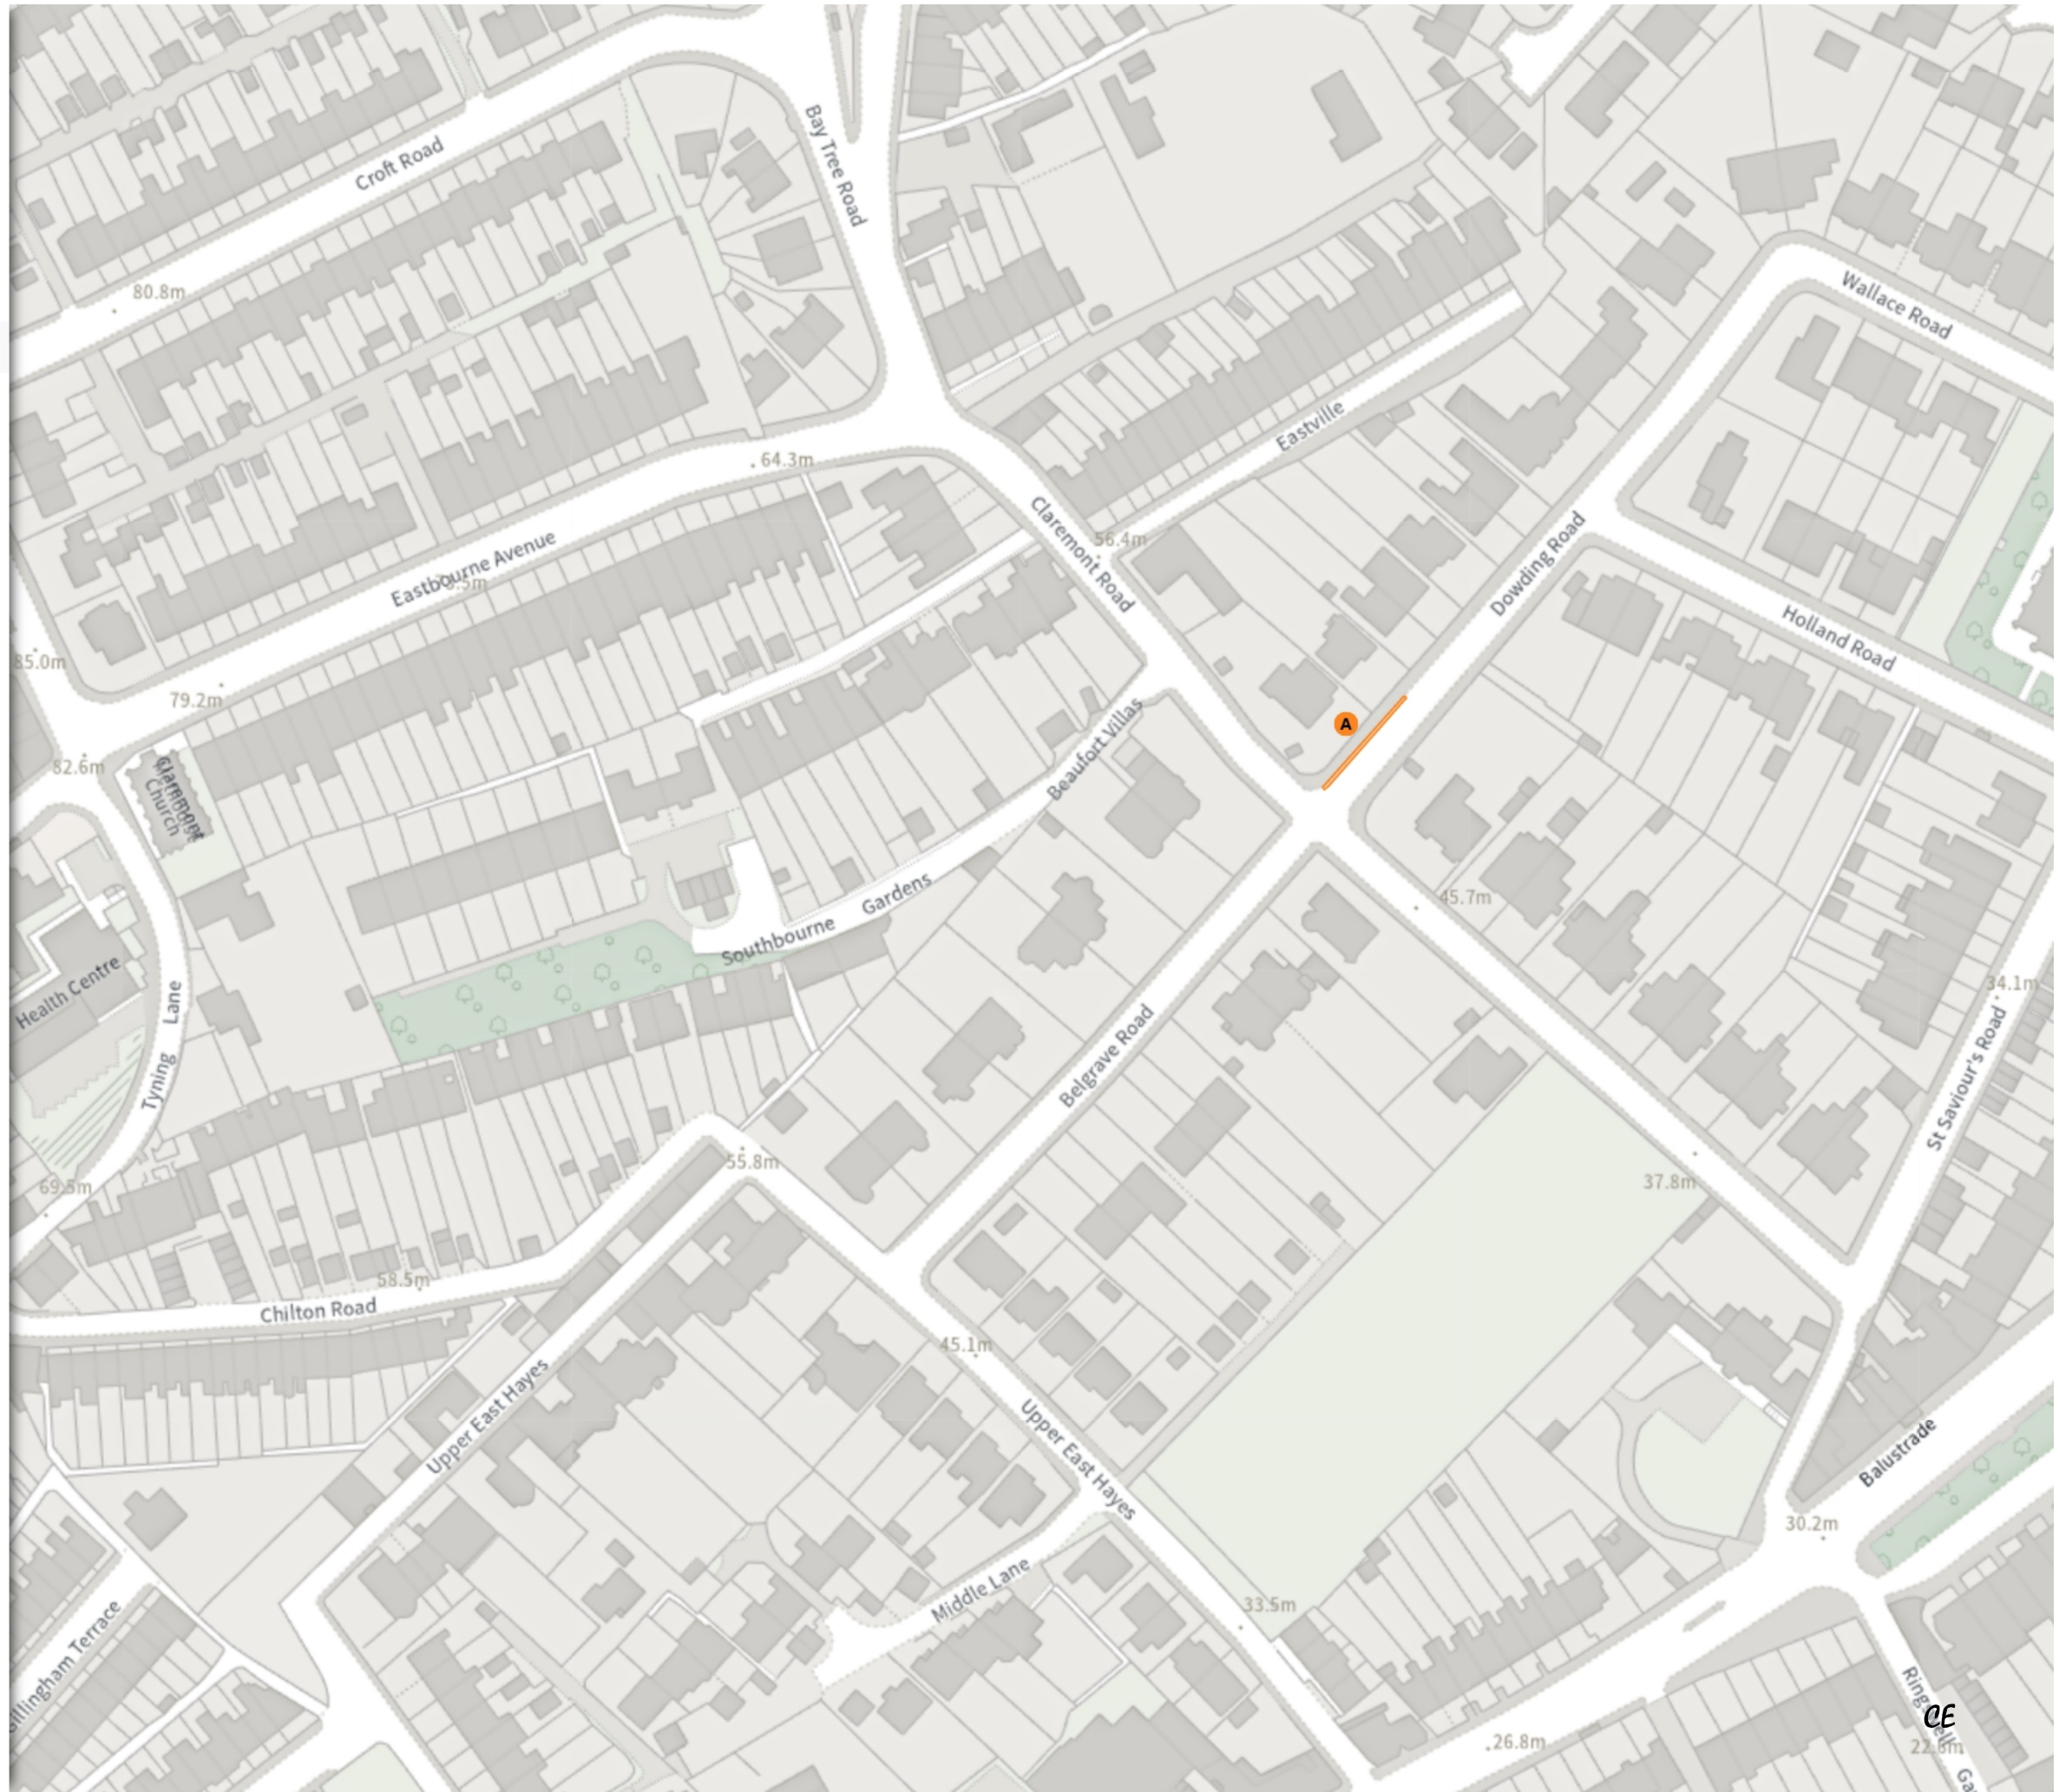

(25-060) (Various Roads, North East Outer Area, Bath)
(Prohibition of Stopping, Waiting, Loading and Parking
Places) Order 2026

Map 9 of 13 Made 01/06/26

MODIFIED

No waiting at any time

At all times

Scale: 1:1250 0 20 40 60m

NW 375552.249, 166473.49 SE 375985.428, 166091.723

© Crown copyright and database rights 2026 Ordnance Survey.
You are not permitted to copy, sub-license, distribute or sell any of this
data to third parties in any form. Licence number AC0000807498