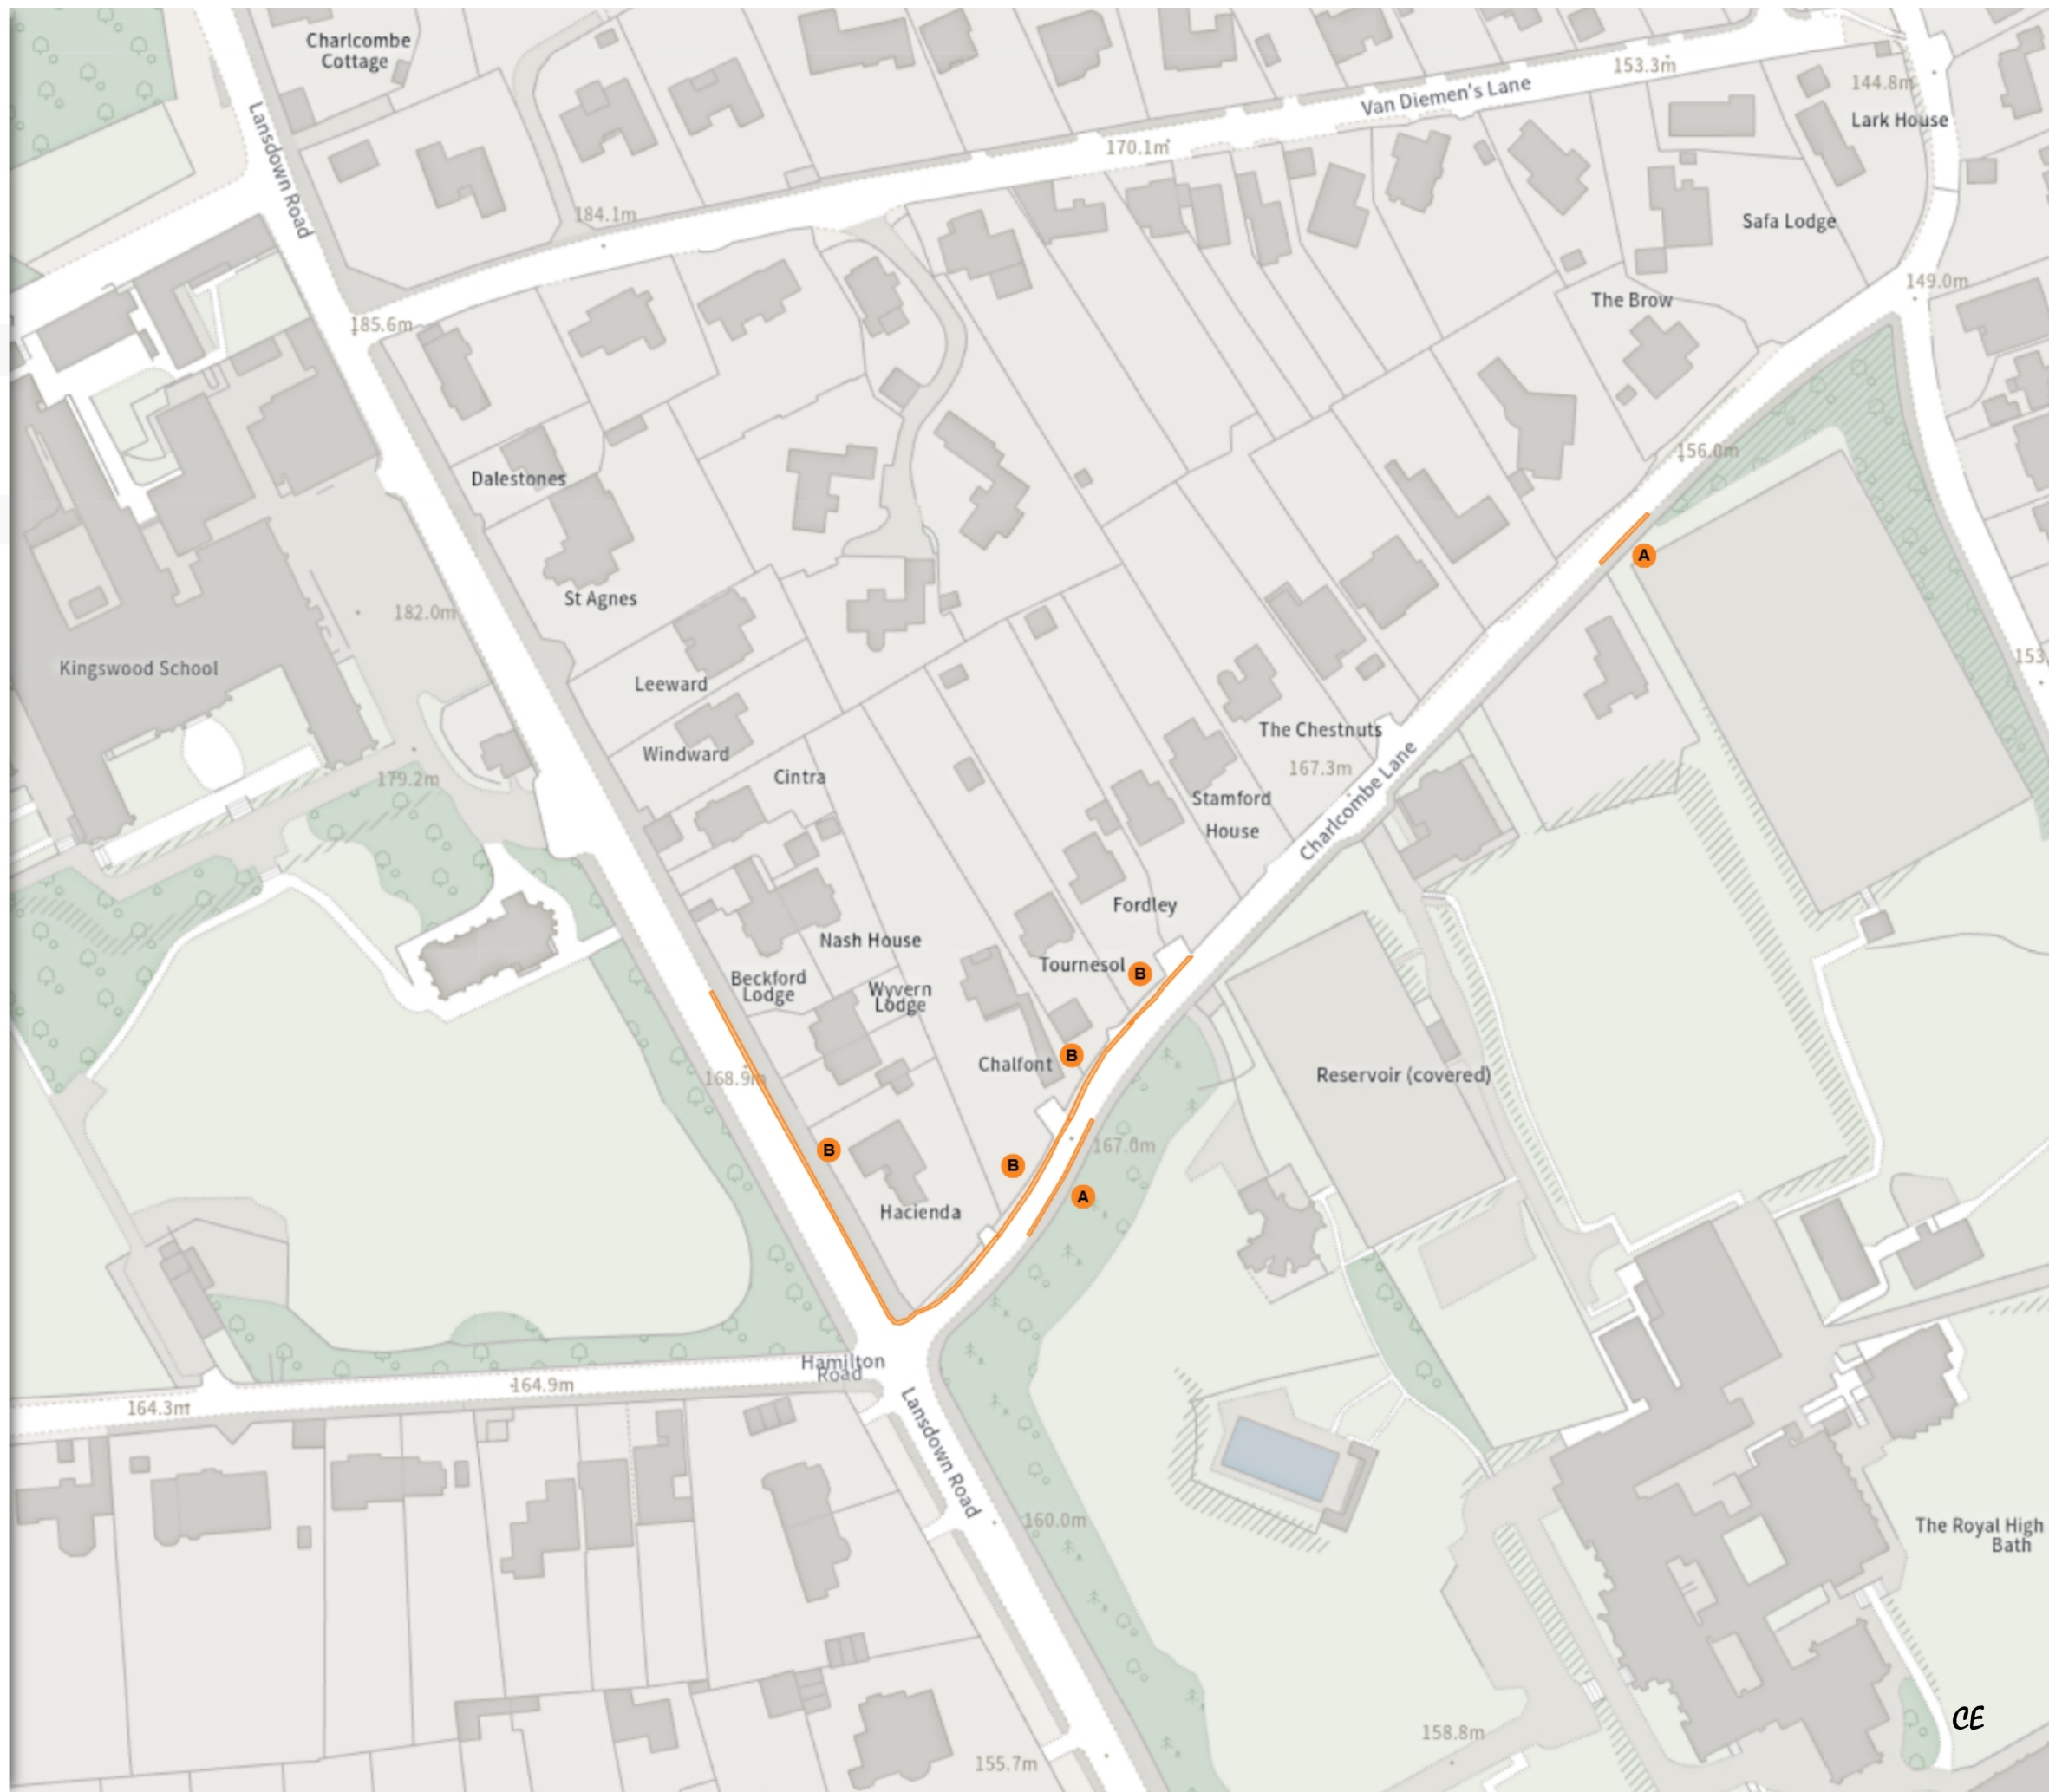

(25-060) (Various Roads, North East Outer Area, Bath)
(Prohibition of Stopping, Waiting, Loading and Parking
Places) Order 2026

Map 2 of 13 Made 01/06/26

ADDED

No waiting at any time

A At all times

MODIFIED

No waiting at any time

B At all times

Scale: 1:1250 0 20 40 60m

NW 374331.892, 166855.836 SE 374764.948, 166473.992

© Crown copyright and database rights 2026 Ordnance Survey.
You are not permitted to copy, sub-license, distribute or sell any of this
data to third parties in any form. Licence number AC0000807498