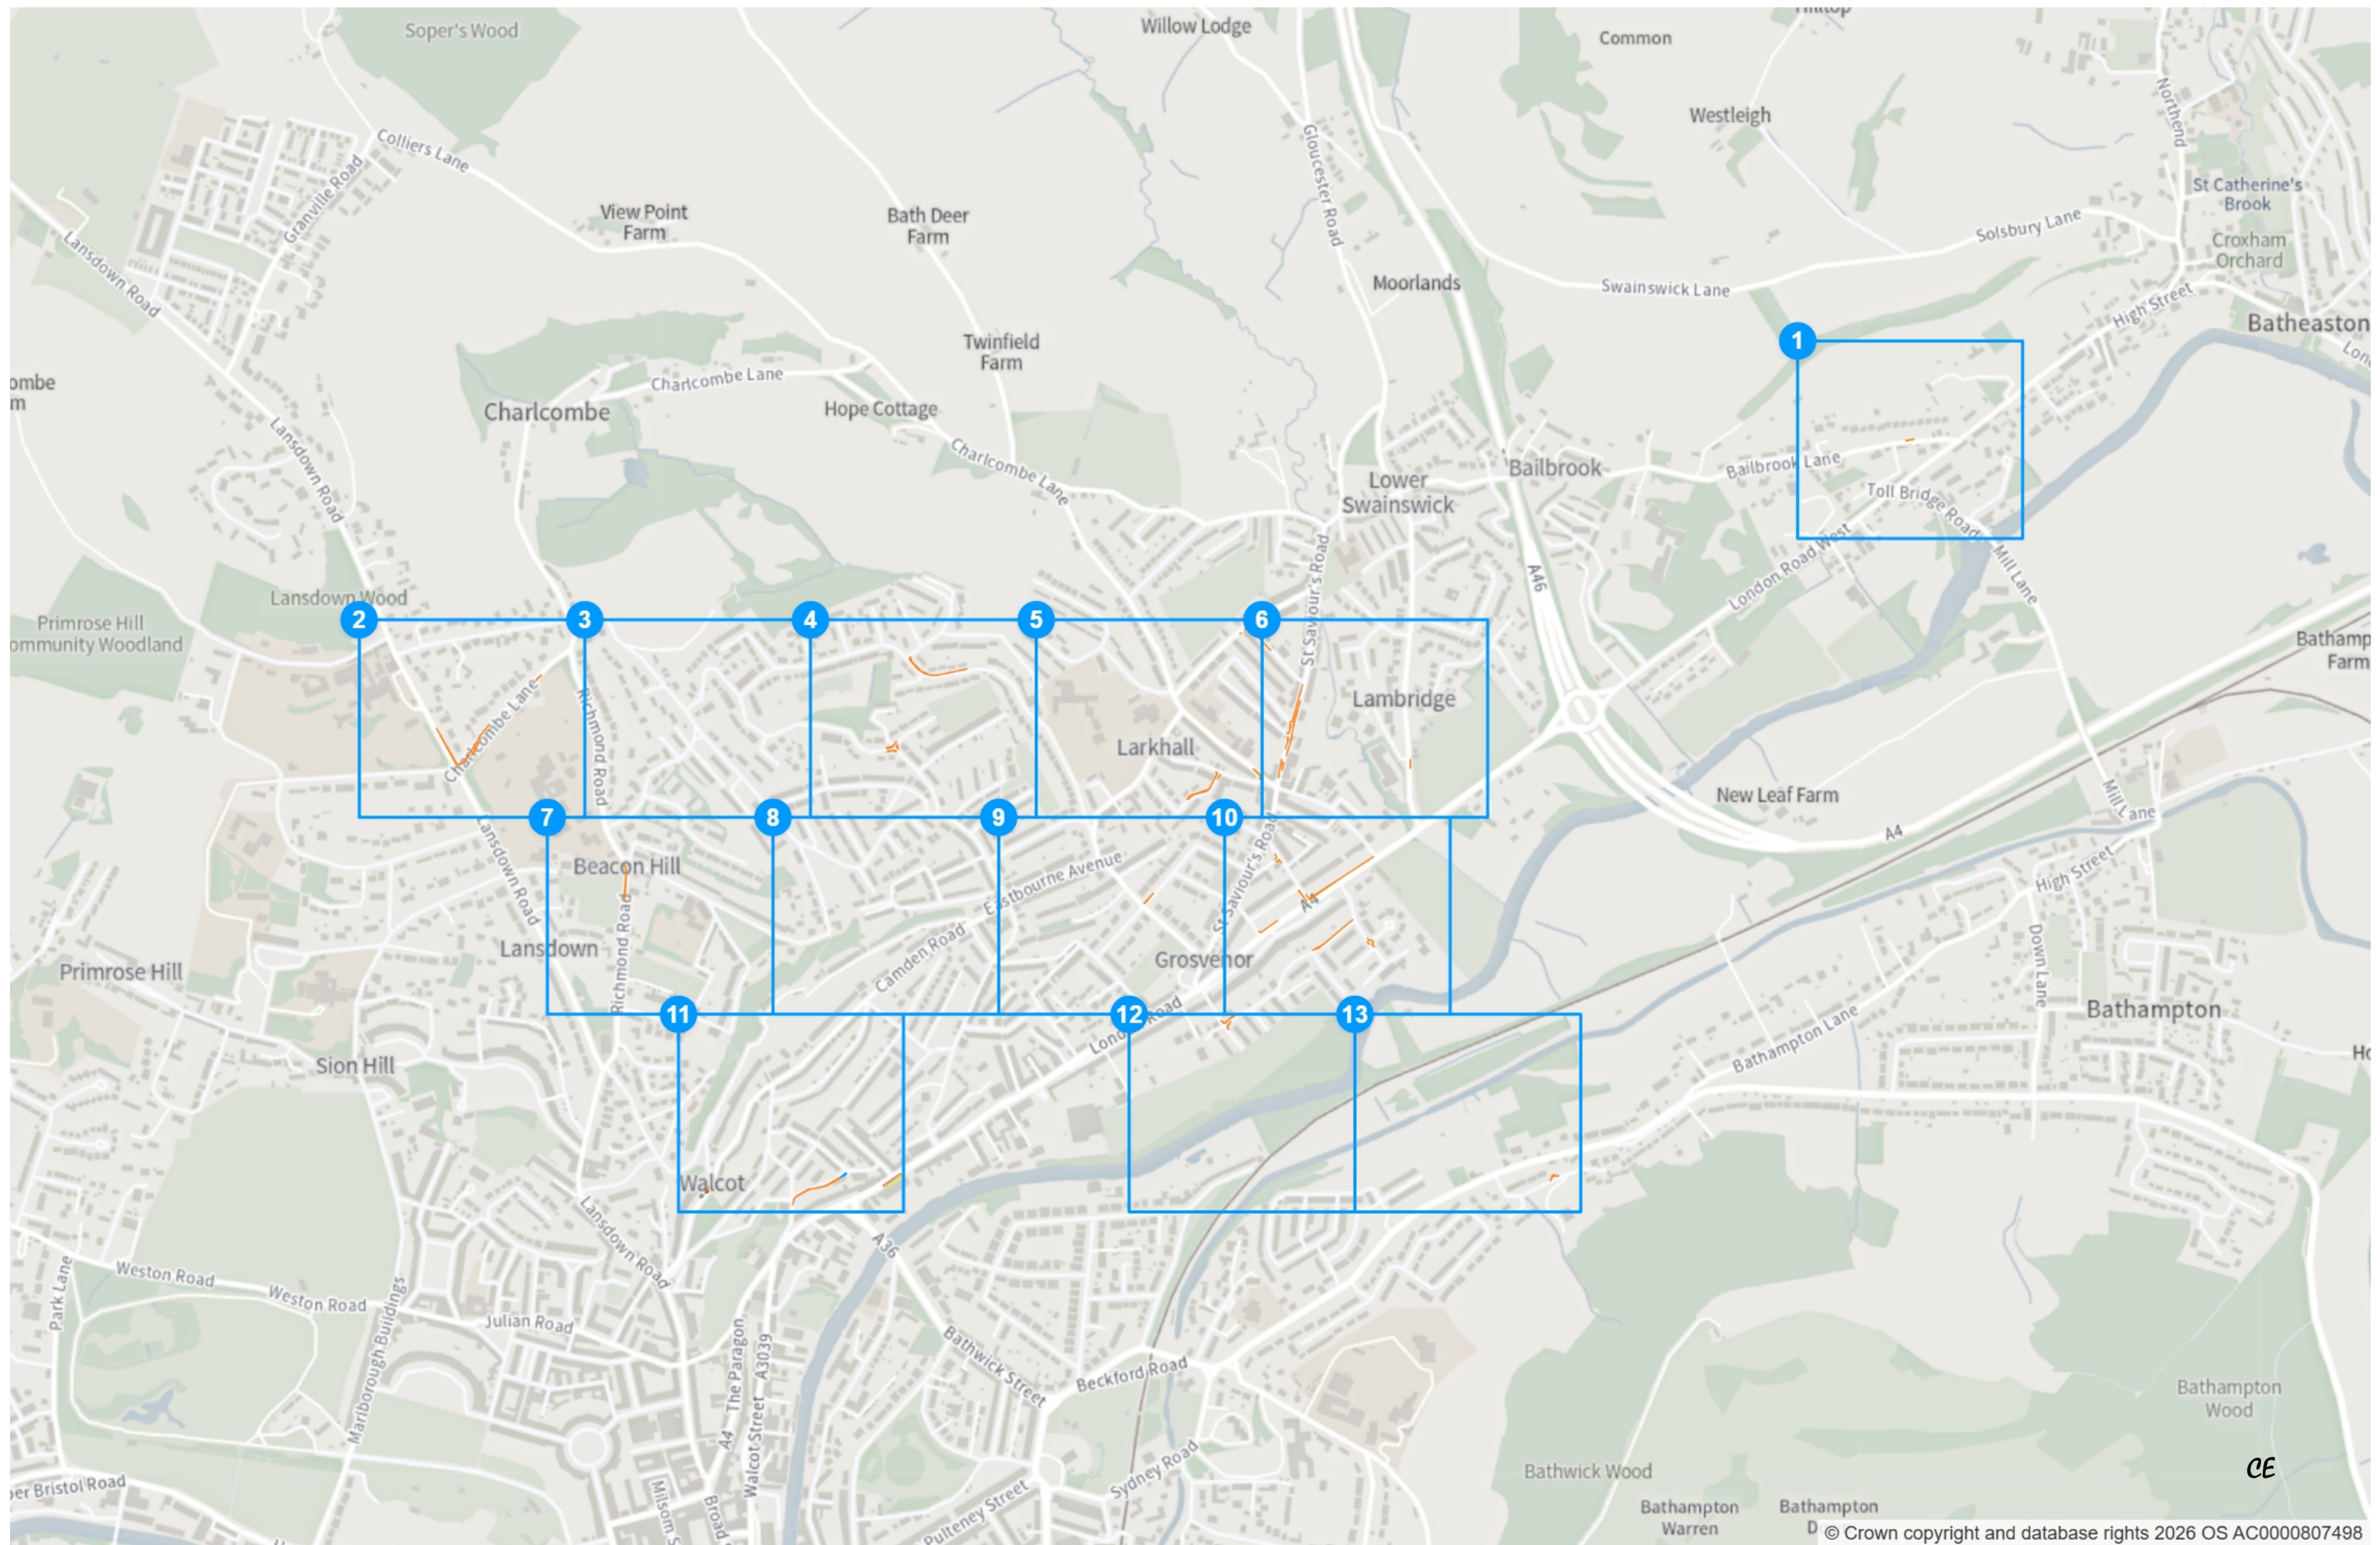

Carrie-Ann Evans

Authorised signatory

SCHEDULE 1

CE

Static Order Guide

Map page indicator

Shows current map number against total and indicates if the legend is split over multiple pages eg. 2a, 2b, 2c

Change type

Map 1 of 13 Made 01/06/26

ADDED

No waiting at any time

At all times

Scale: 1:1250 0 20 40 60m

NW 377082.769, 167373.047 SE 377515.985, 166991.477

© Crown copyright and database rights 2026 Ordnance Survey.
You are not permitted to copy, sub-license, distribute or sell any of this
data to third parties in any form. Licence number AC0000807498