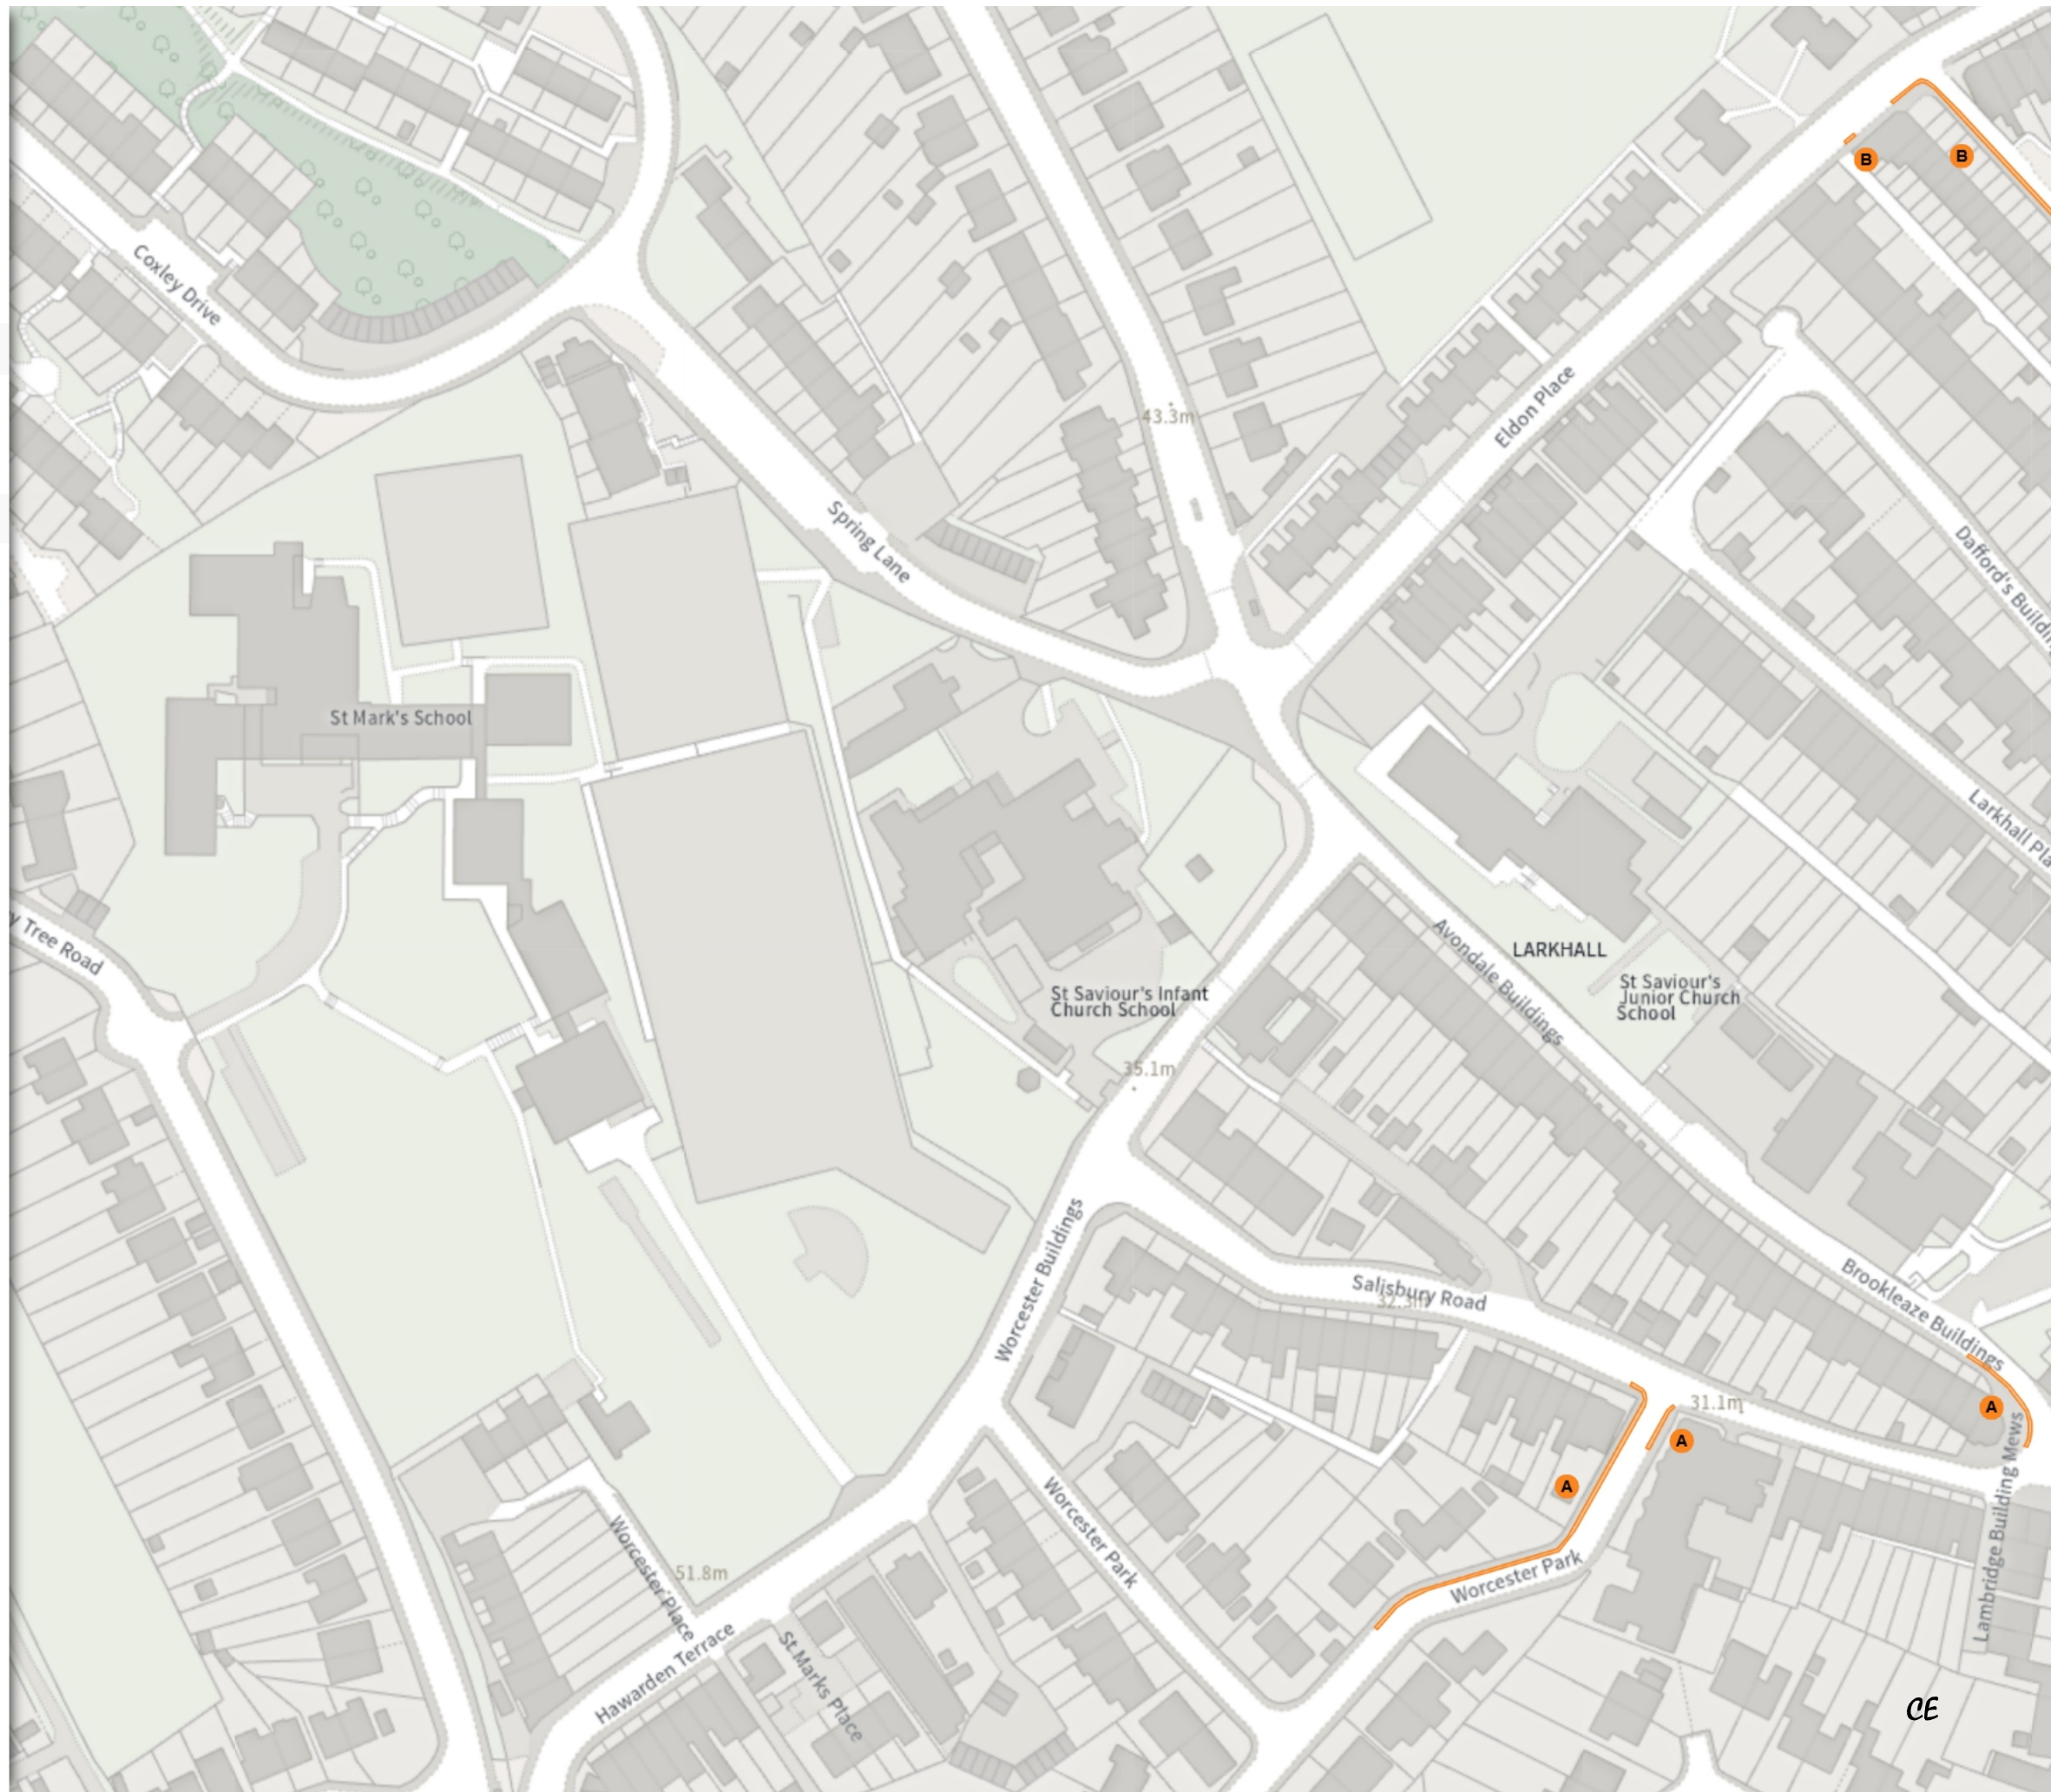

No waiting at any time

B At all times

Scale: 1:1250 0 20 40 60m

NW 375625.712, 166849.459 SE 376058.865, 166467.726

© Crown copyright and database rights 2026 Ordnance Survey.
You are not permitted to copy, sub-license, distribute or sell any of this
data to third parties in any form. Licence number AC0000807498