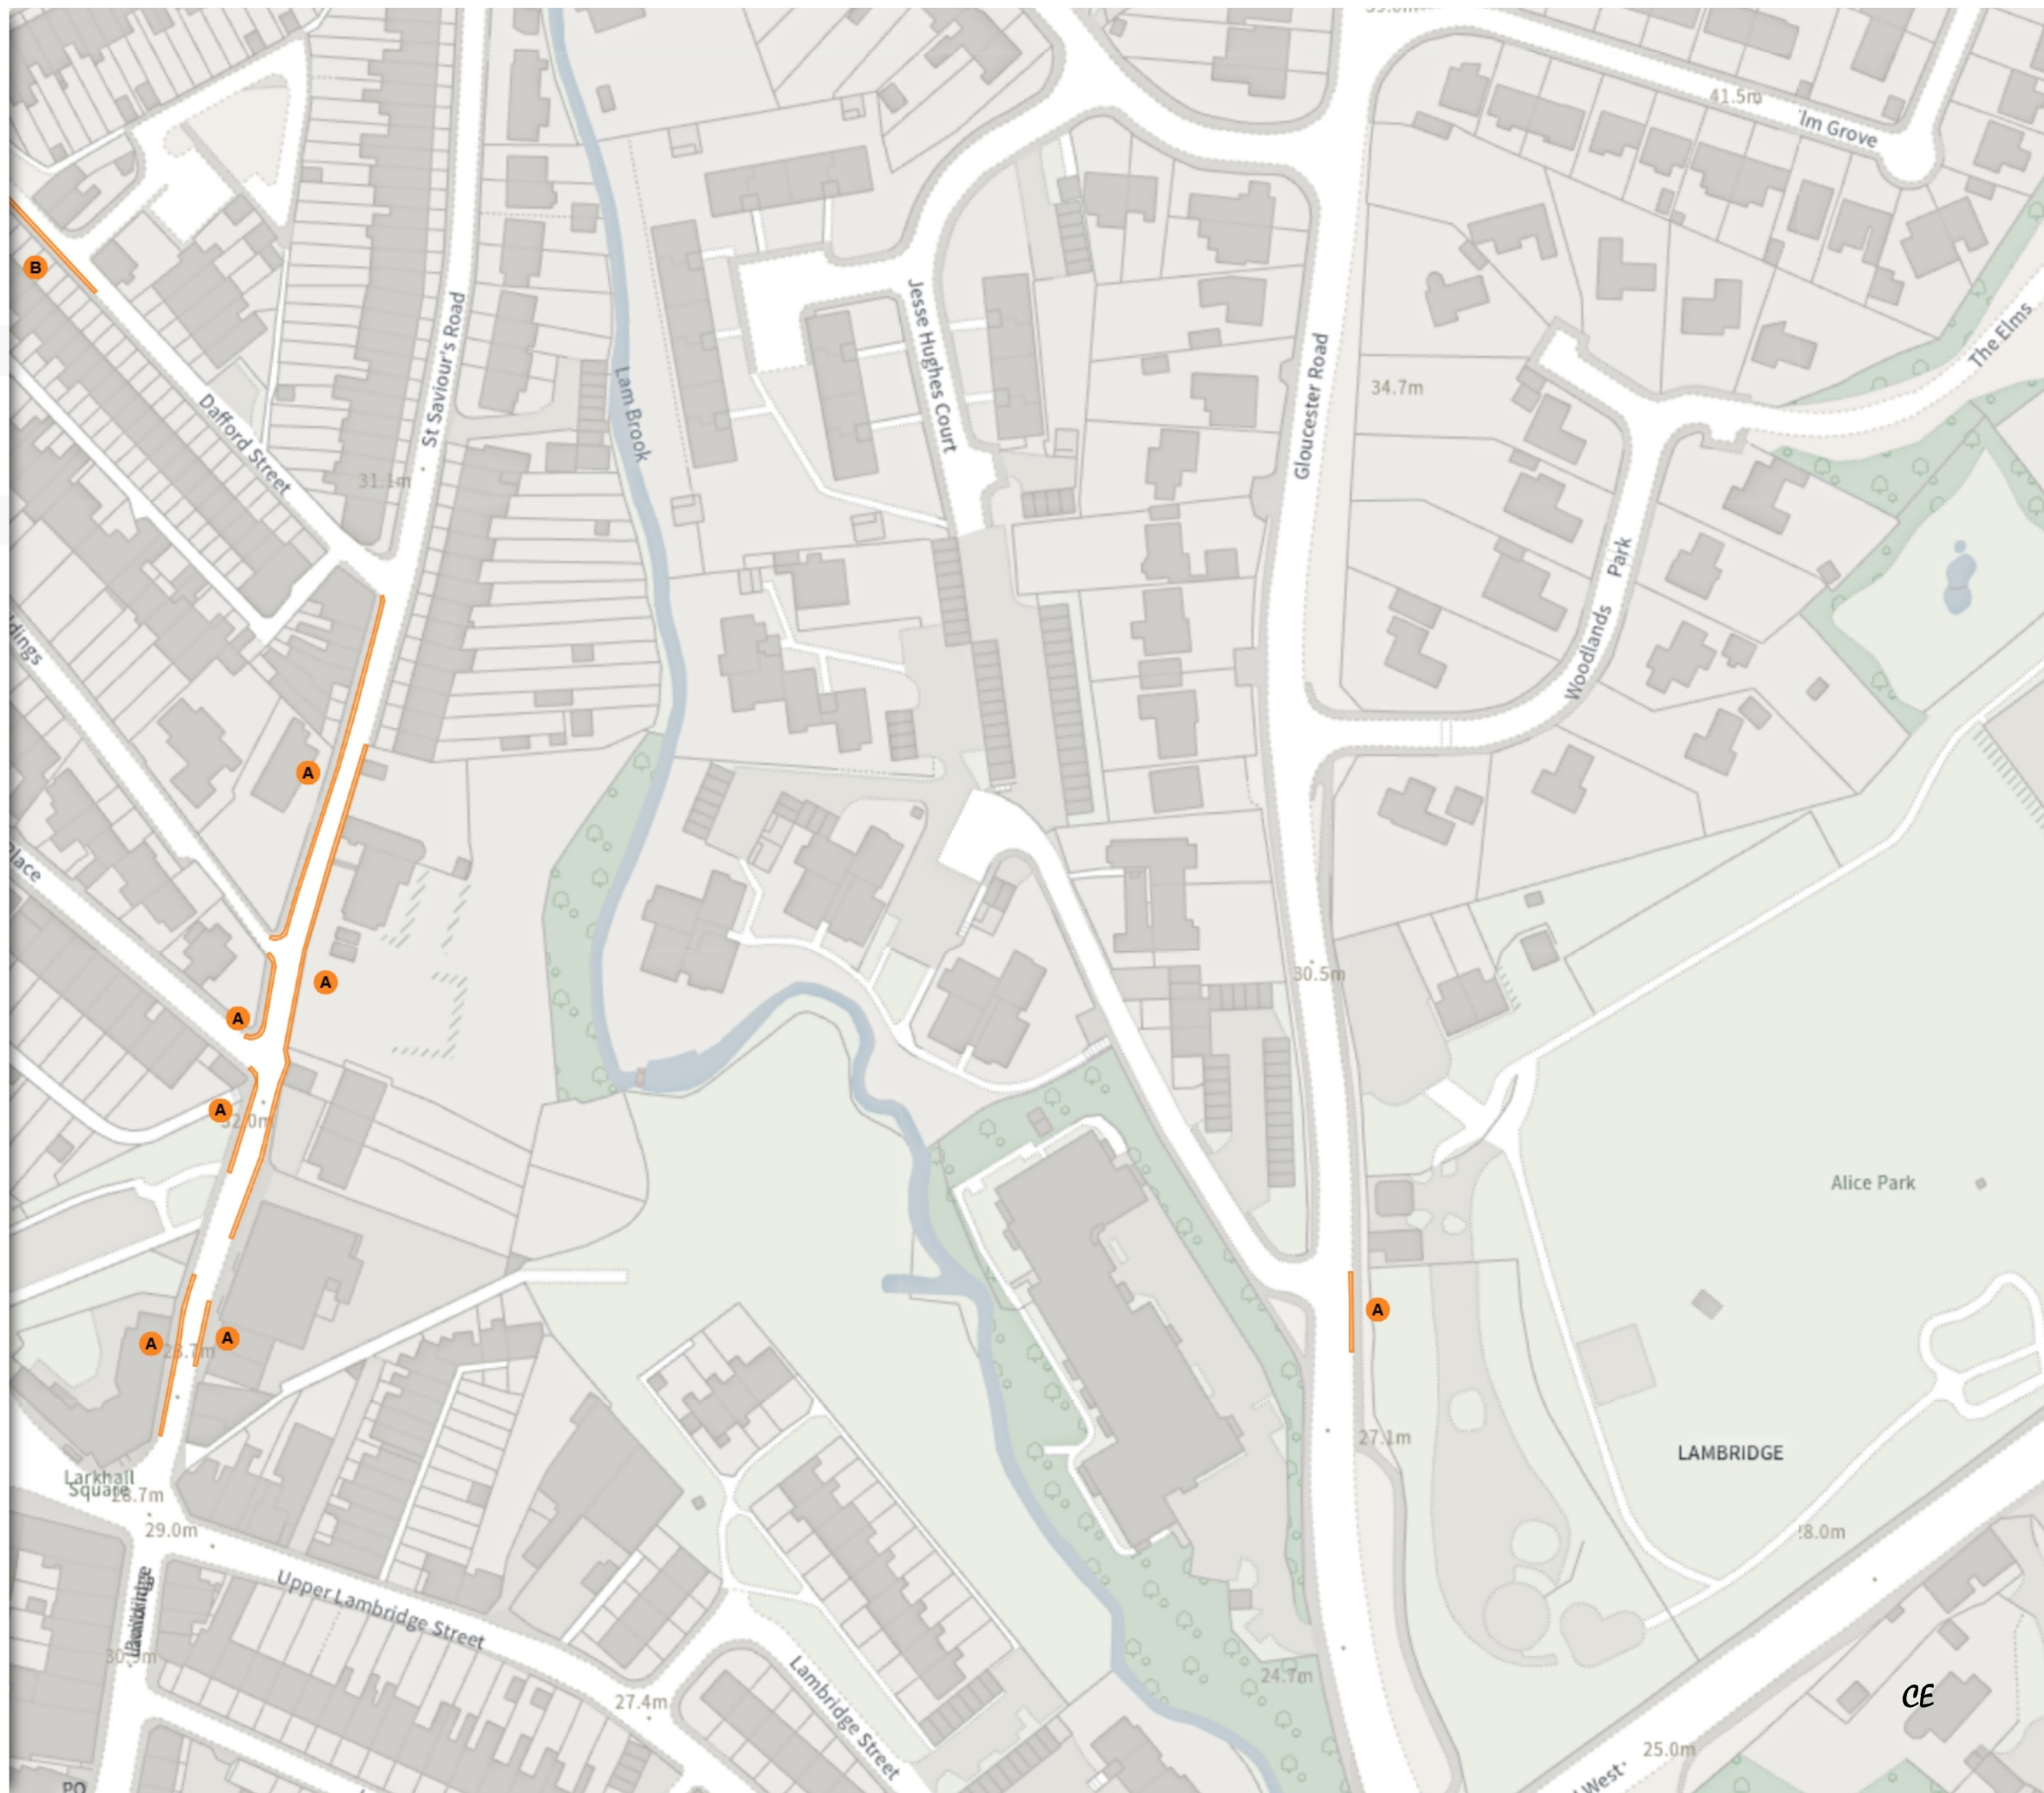

At all times

Scale: 1:1250 0 20 40 60m

NW 376057.11, 166847.406 SE 376490.295, 166465.709

© Crown copyright and database rights 2026 Ordnance Survey.
You are not permitted to copy, sub-license, distribute or sell any of this
data to third parties in any form. Licence number AC0000807498