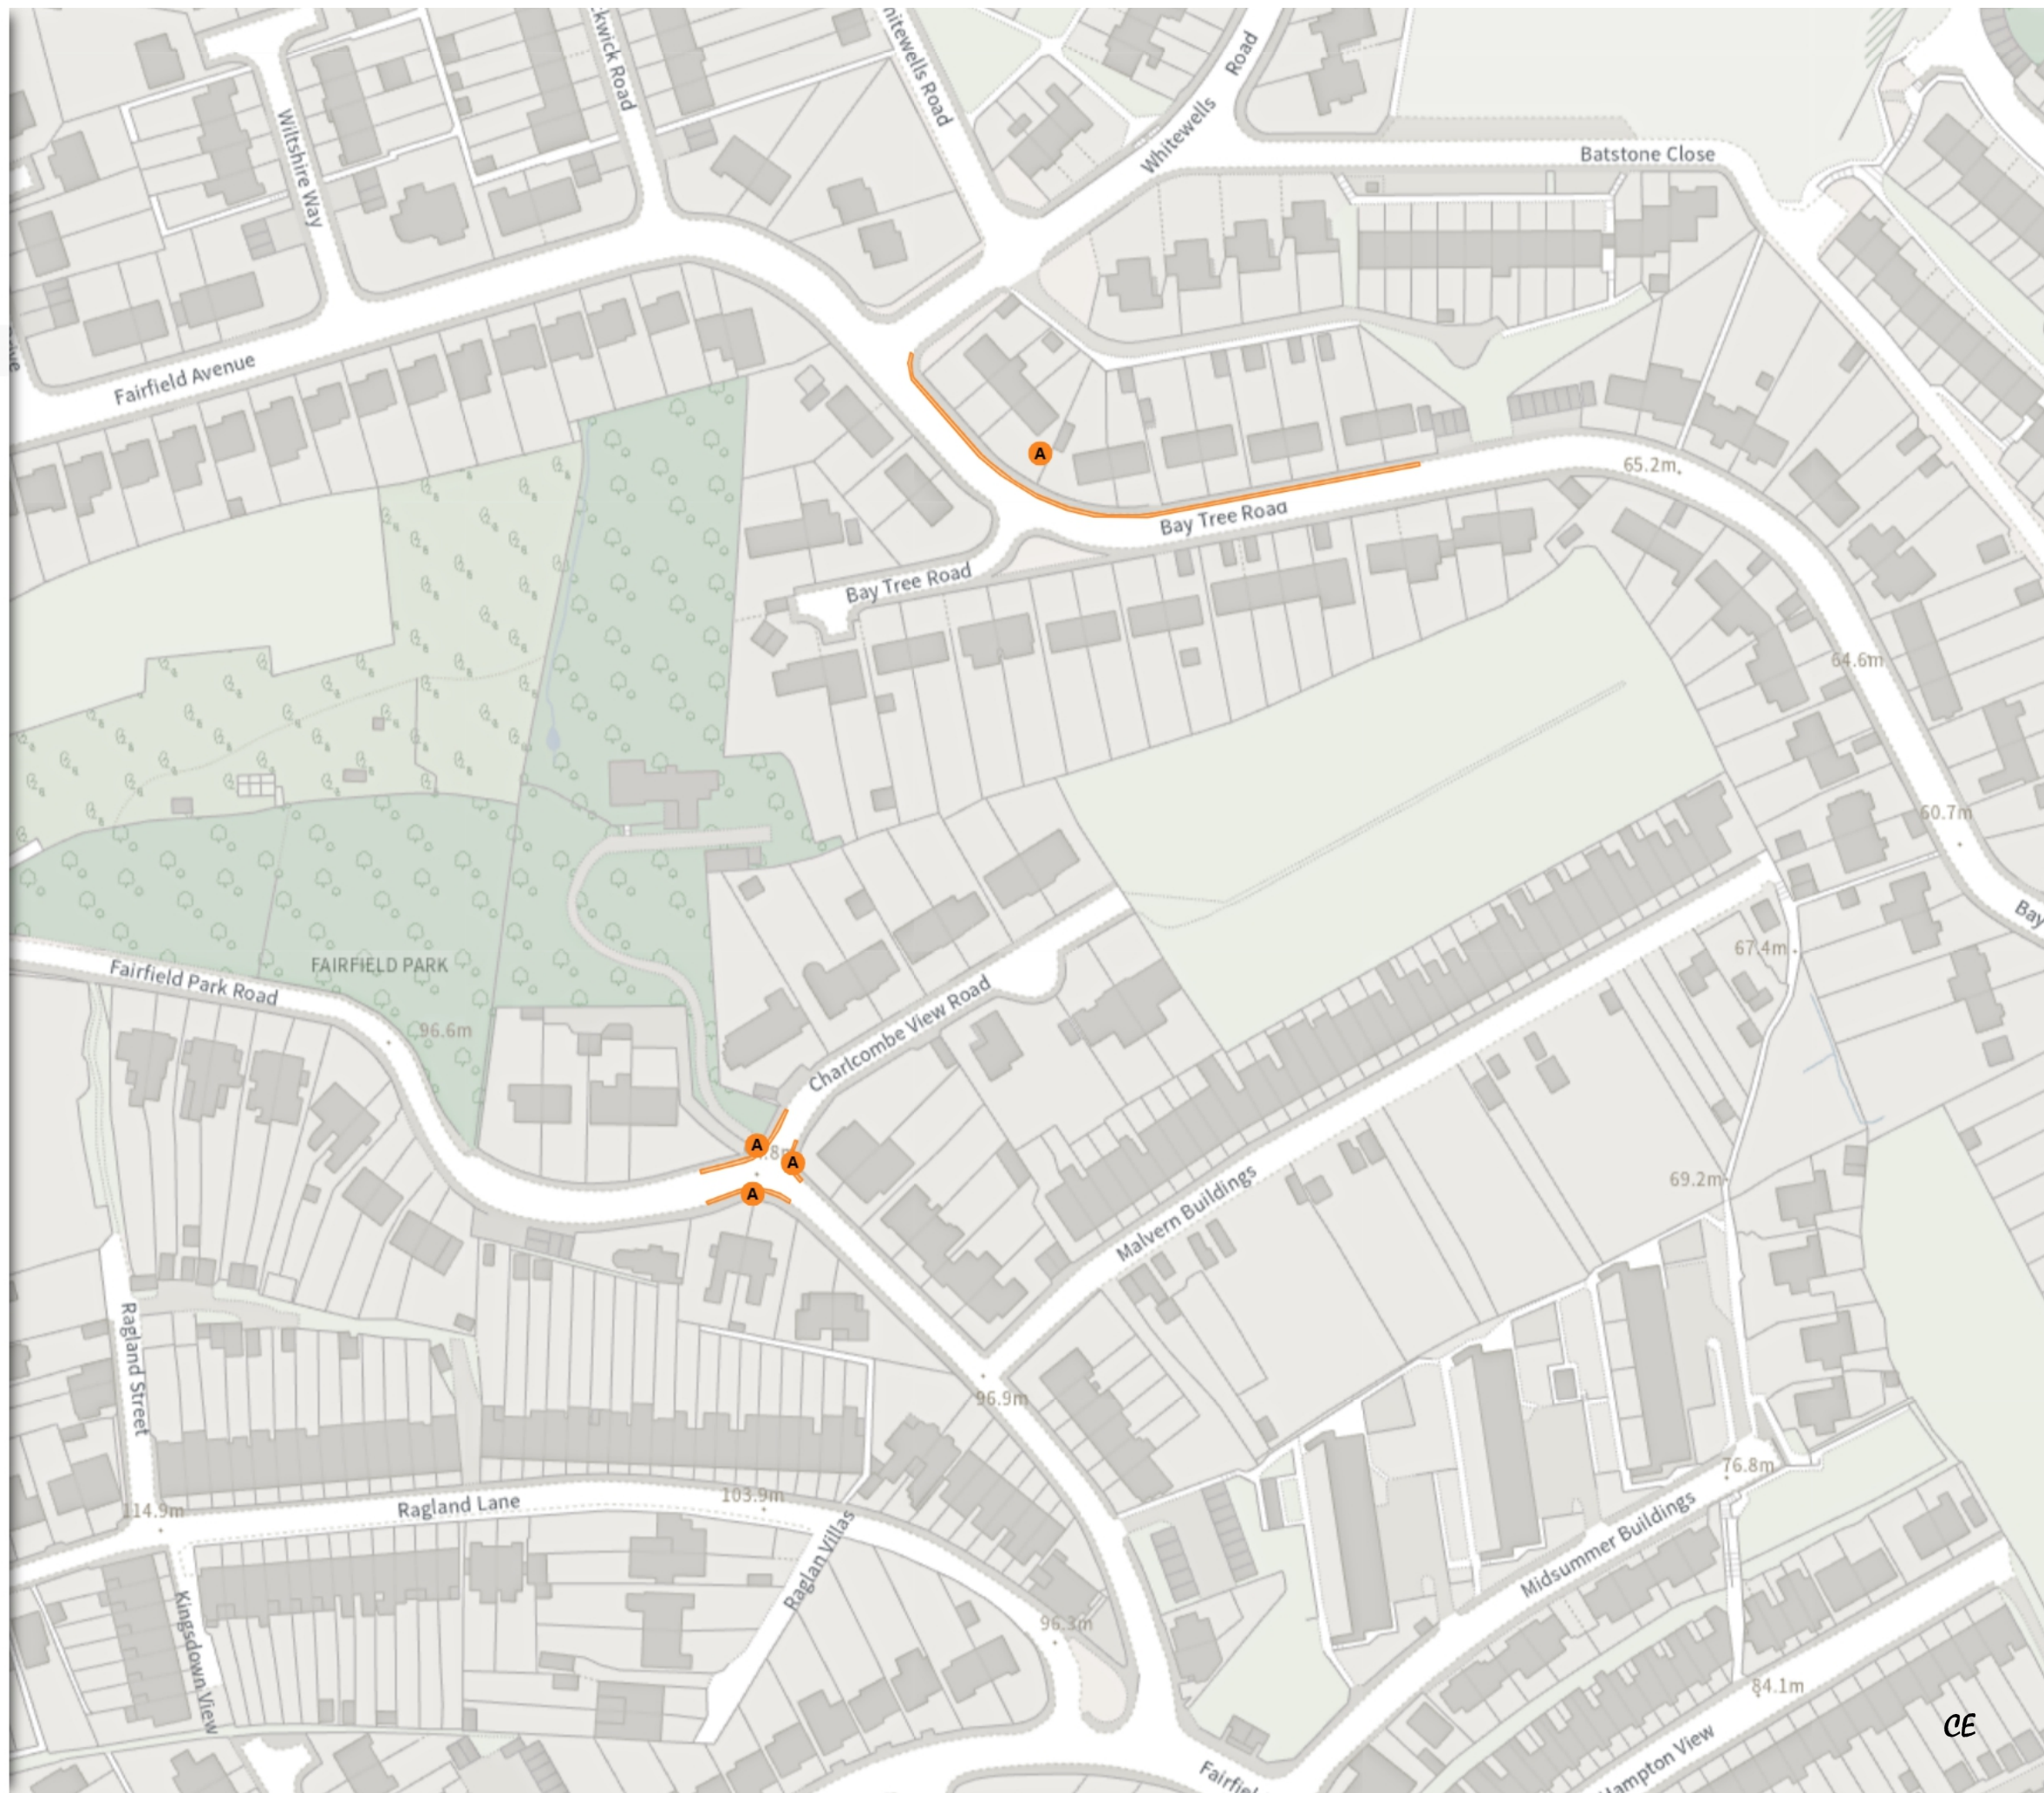

CE

(25-060) (Various Roads, North East Outer Area, Bath)
(Prohibition of Stopping, Waiting, Loading and Parking
Places) Order 2026

Map 4 of 13 Made 01/06/26

ADDED

No waiting at any time

At all times

Scale: 1:1250 0 20 40 60m