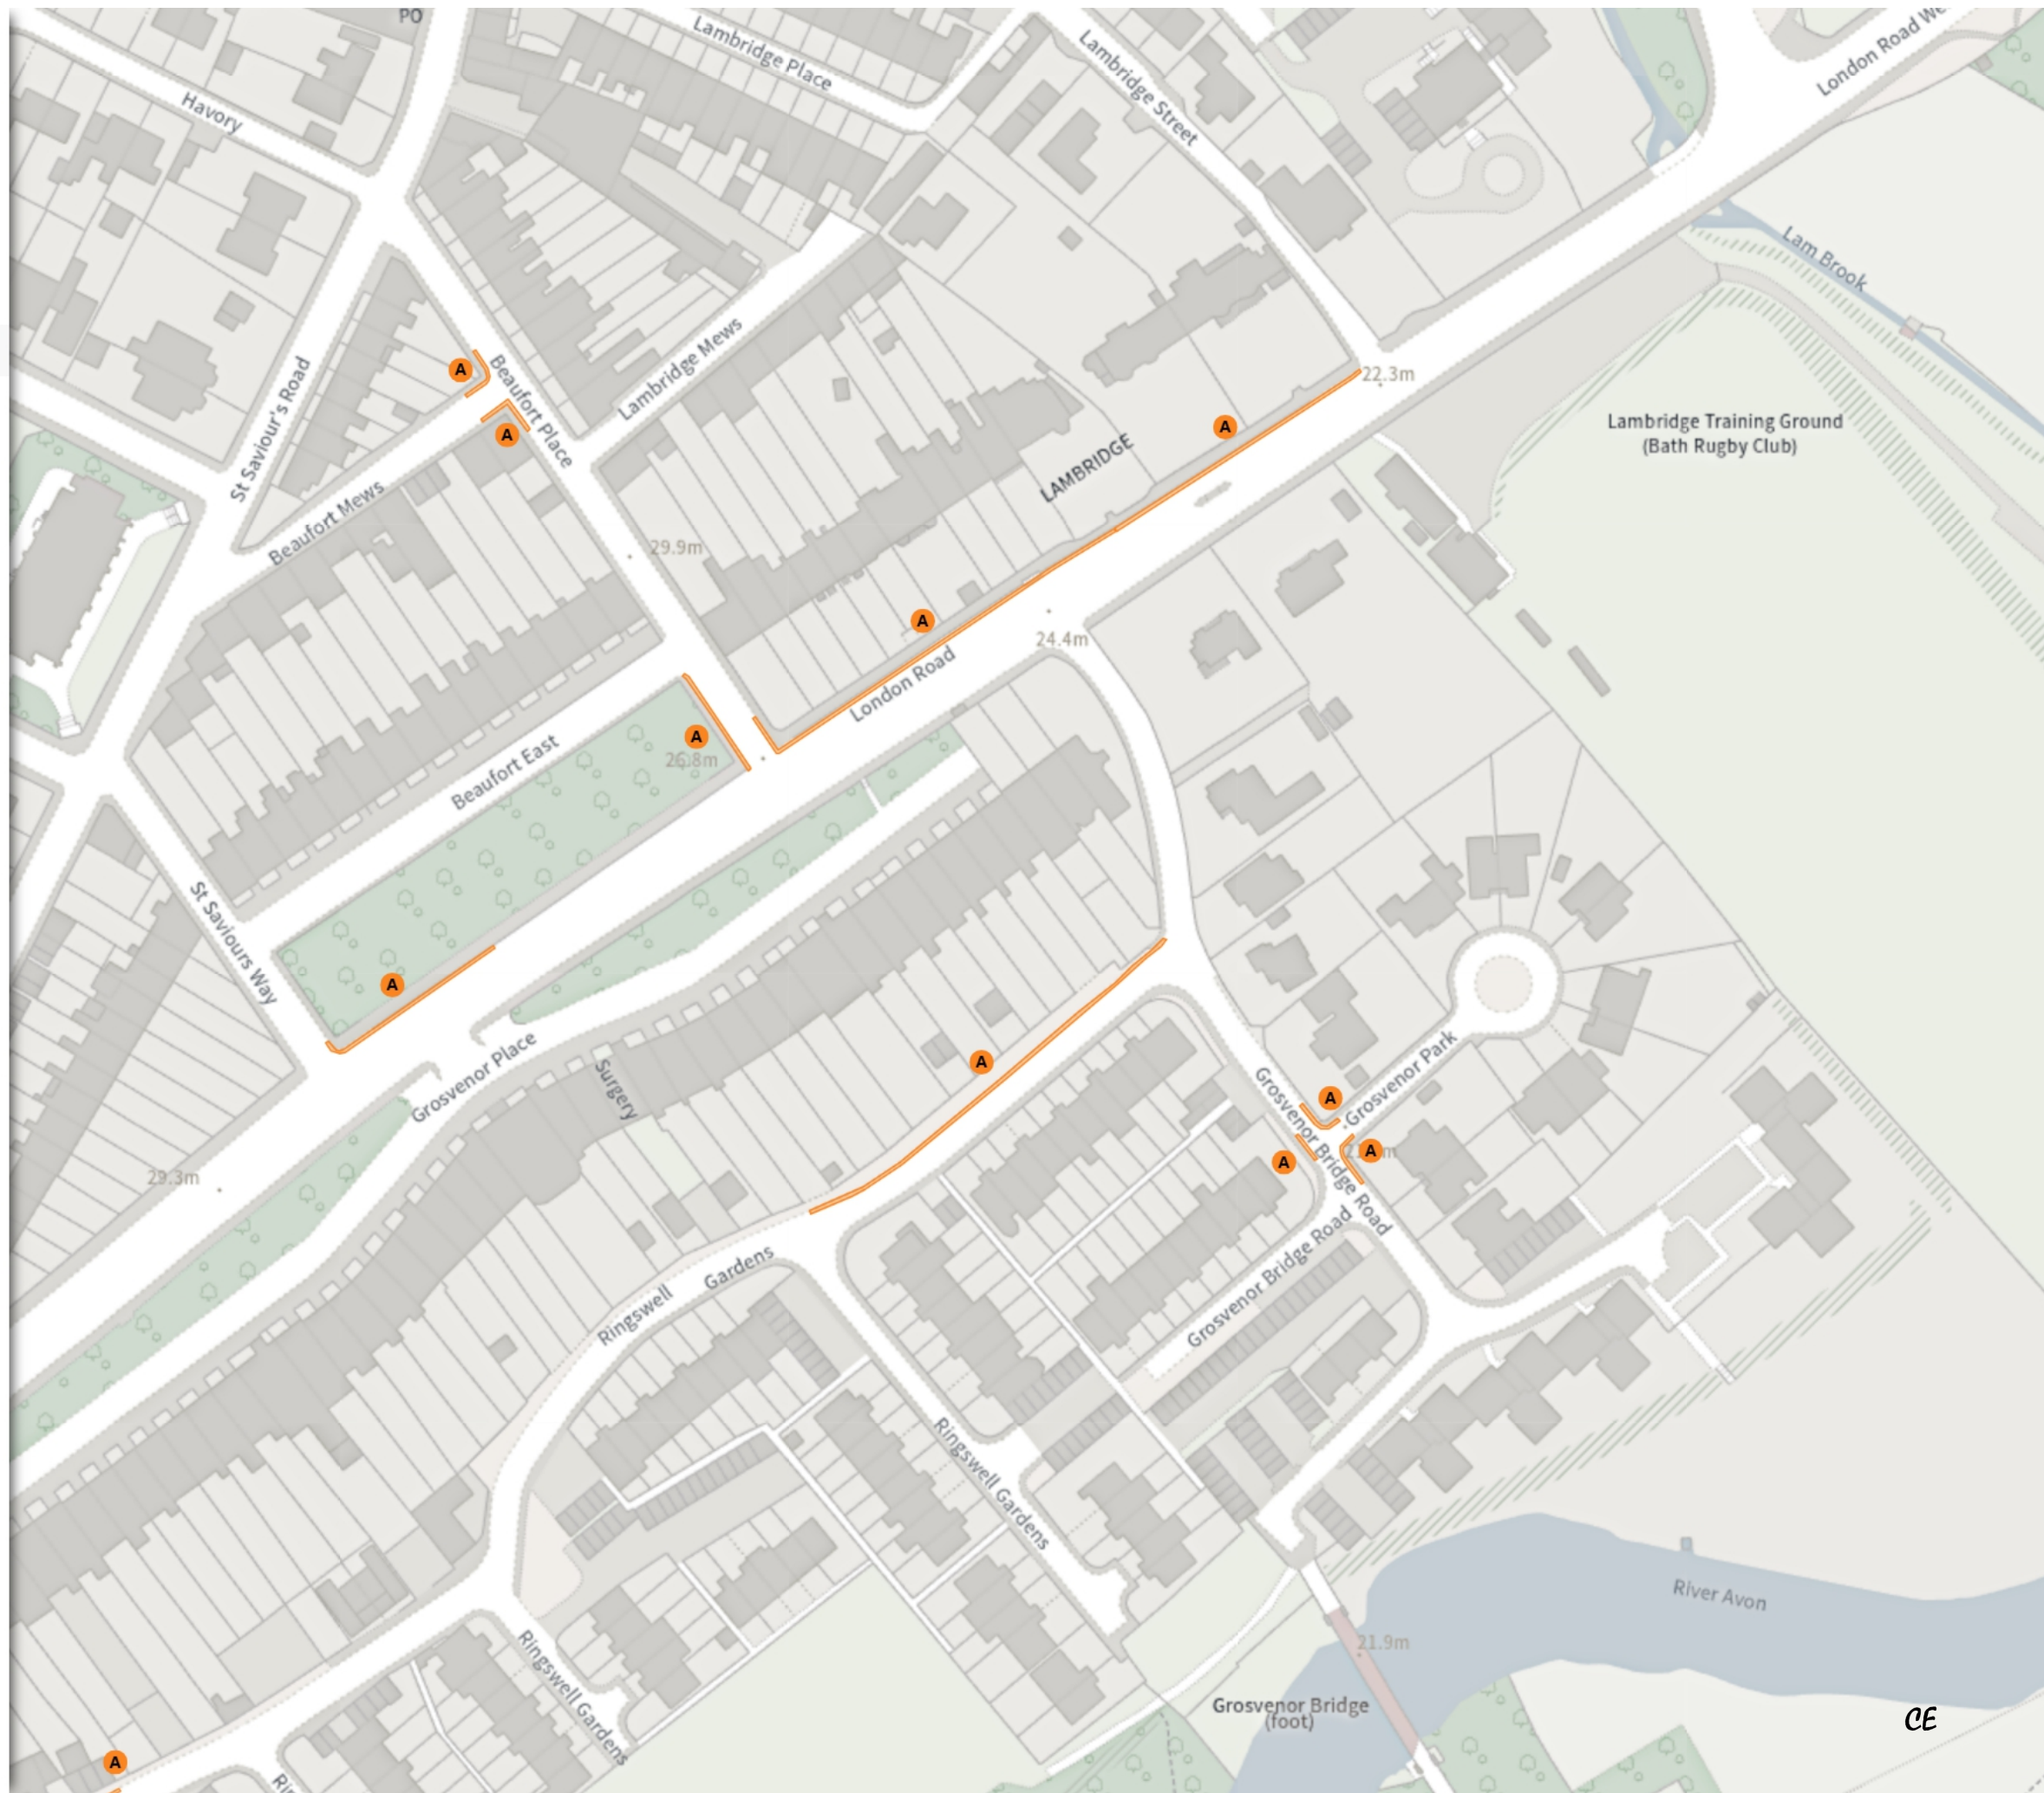

(25-060) (Various Roads, North East Outer Area, Bath)
(Prohibition of Stopping, Waiting, Loading and Parking
Places) Order 2026

Map 10 of 13 Made 01/06/26

ADDED

No waiting at any time

At all times

Scale: 1:1250 0 20 40 60m

NW 375983.679, 166471.431 SE 376416.89, 166089.7

© Crown copyright and database rights 2026 Ordnance Survey.
You are not permitted to copy, sub-license, distribute or sell any of this
data to third parties in any form. Licence number AC0000807498