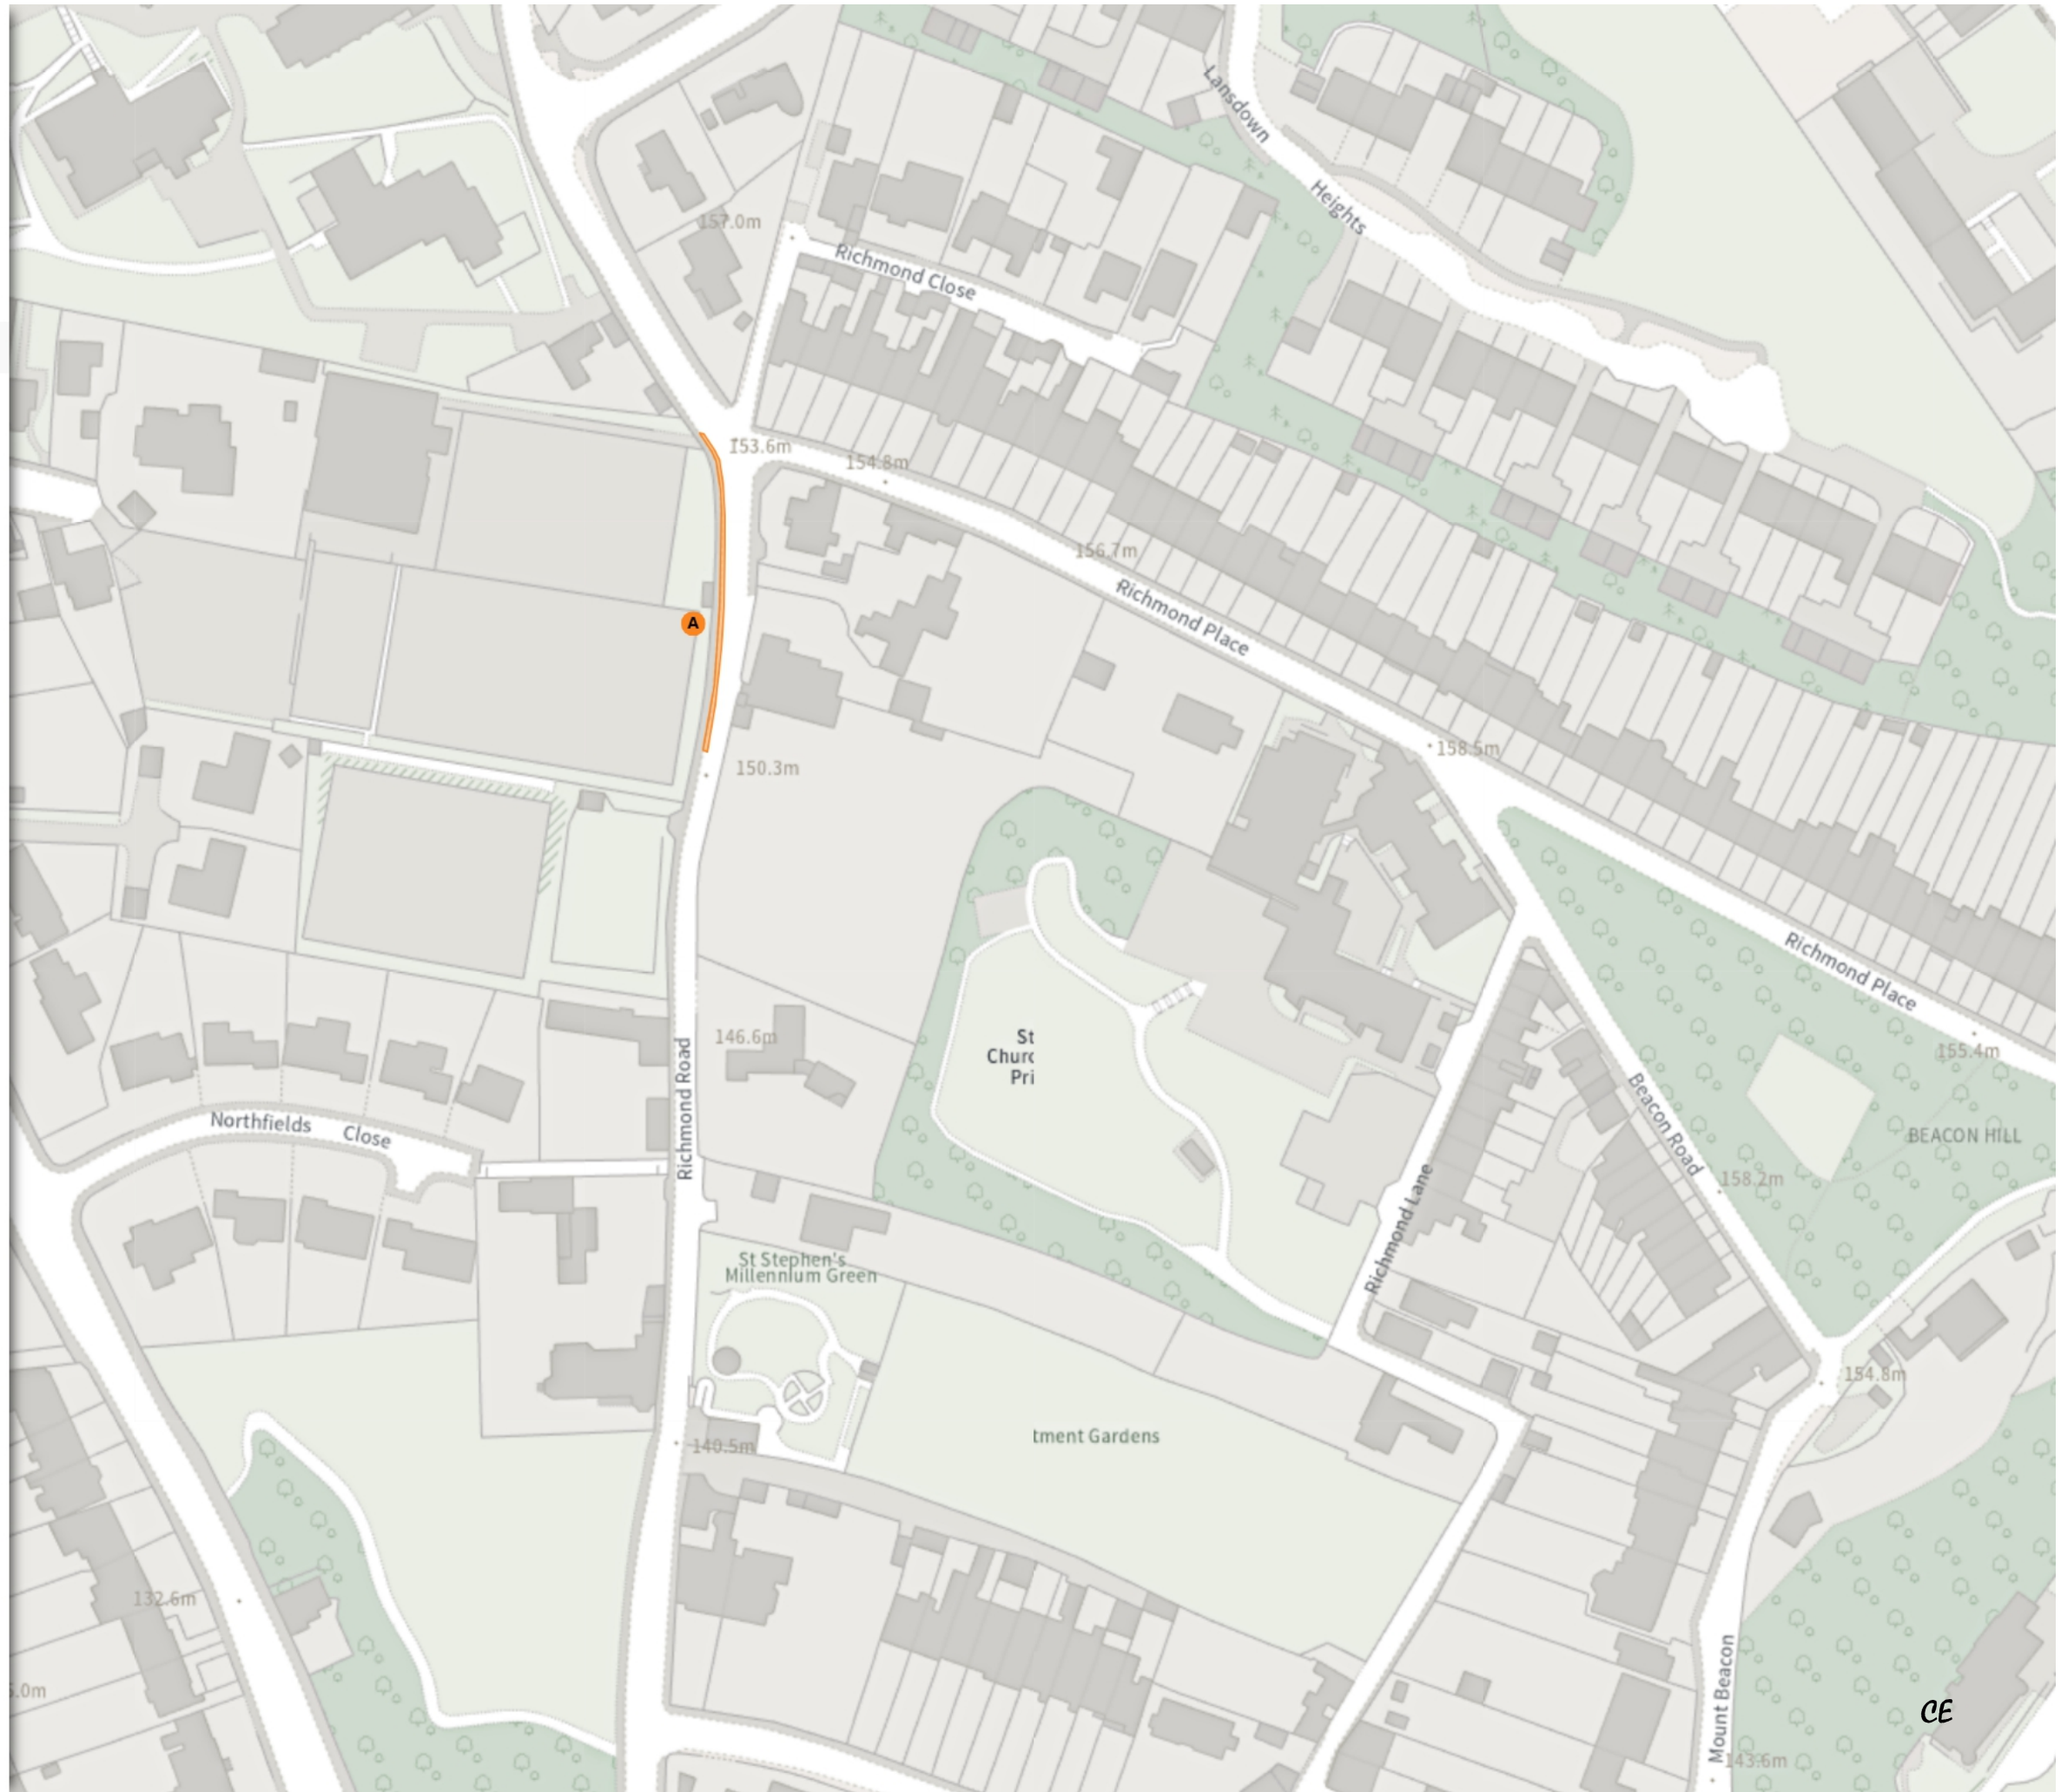

(25-060) (Various Roads, North East Outer Area, Bath)
(Prohibition of Stopping, Waiting, Loading and Parking
Places) Order 2026

Map 7 of 13 Made 01/06/26

MODIFIED

No waiting at any time

At all times

Scale: 1:1250 0 20 40 60m

NW 374689.763, 166477.717 SE 375122.878, 166095.876

© Crown copyright and database rights 2026 Ordnance Survey.
You are not permitted to copy, sub-license, distribute or sell any of this
data to third parties in any form. Licence number AC0000807498