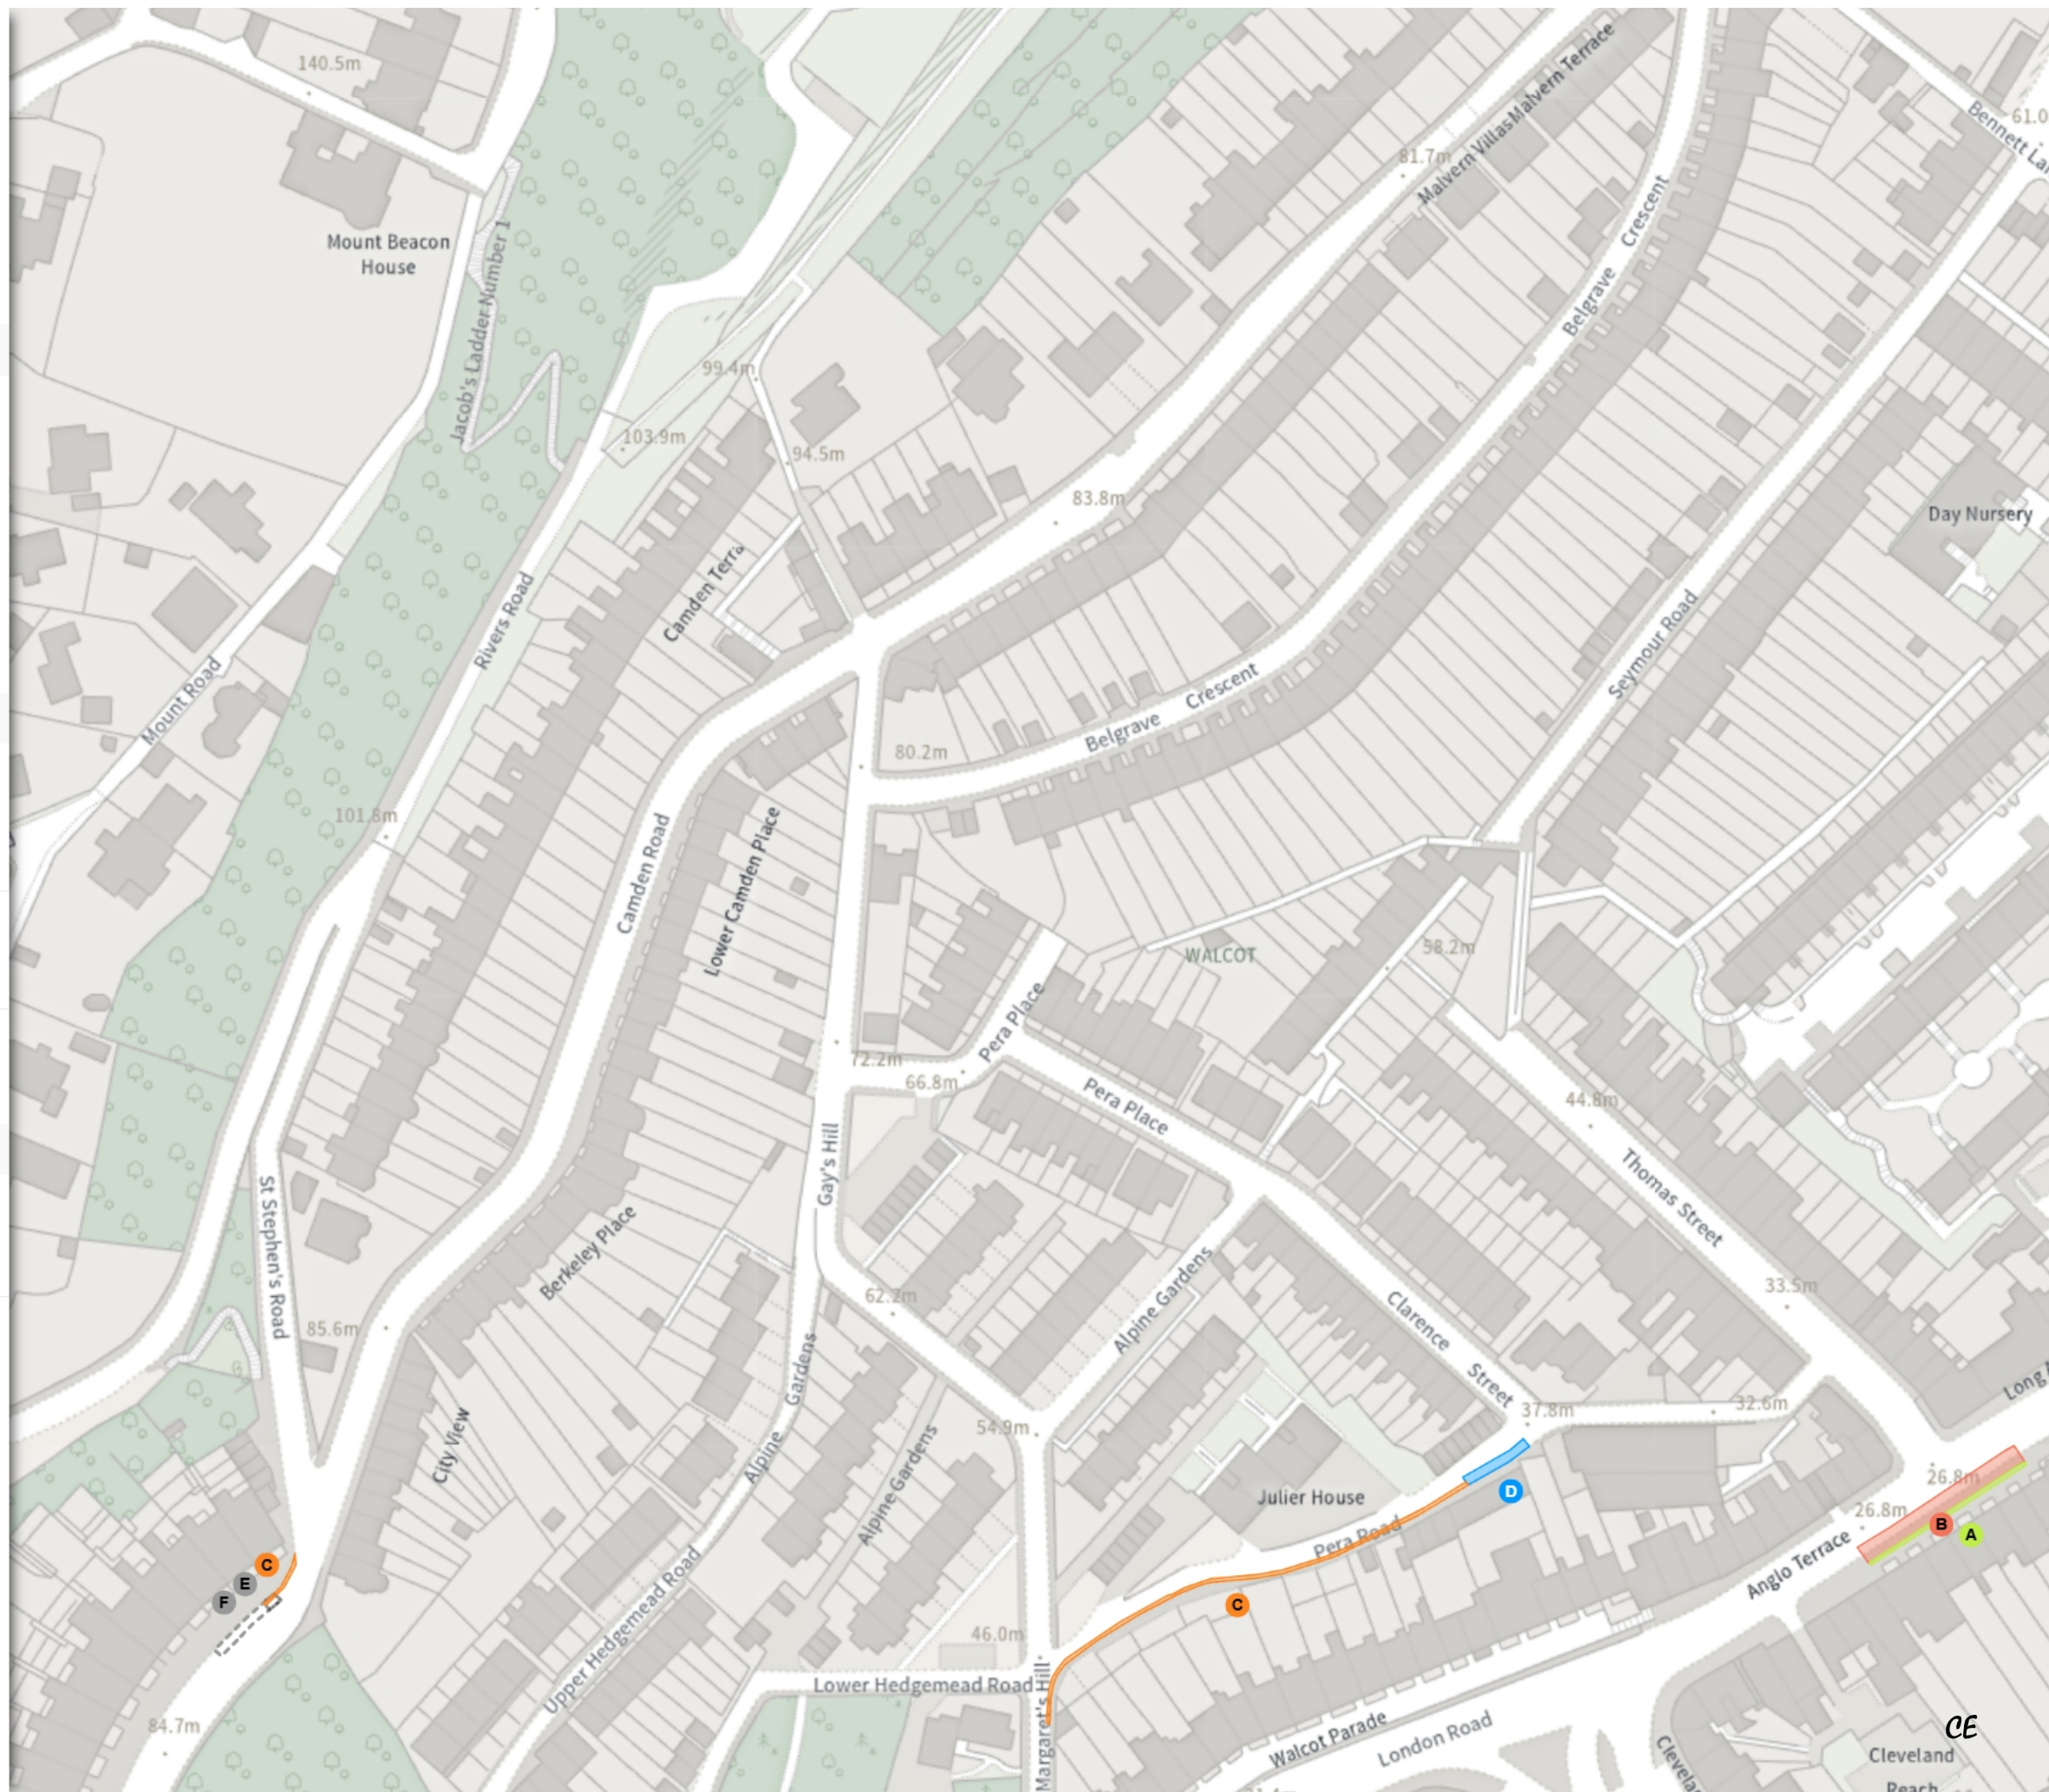

(25-060) (Various Roads, North East Outer Area, Bath)
(Prohibition of Stopping, Waiting, Loading and Parking Places) Order 2026

Map 11 of 13 Made 01/06/26

ADDED

Shared

A No waiting

08:00-09:30

15:00-18:00

A No loading

08:00-09:30

15:00-18:00

MODIFIED

Loading place

B 09:30-15:00 30m 1h
18:00-08:00 30m 1h

No waiting at any time

C At all times

Permit holders parking place (Zone 16)

D 08:00-19:00

REMOVED

Solo motorcycle parking place

E At all times

Bus stop

F At all times

Non-TRO Item

Scale: 1:1250 0 20 40 60m

NW 374937.583, 166100.137 SE 375370.748, 165718.29

© Crown copyright and database rights 2026 Ordnance Survey.
You are not permitted to copy, sub-license, distribute or sell any of this data to third parties in any form. Licence number AC0000807498