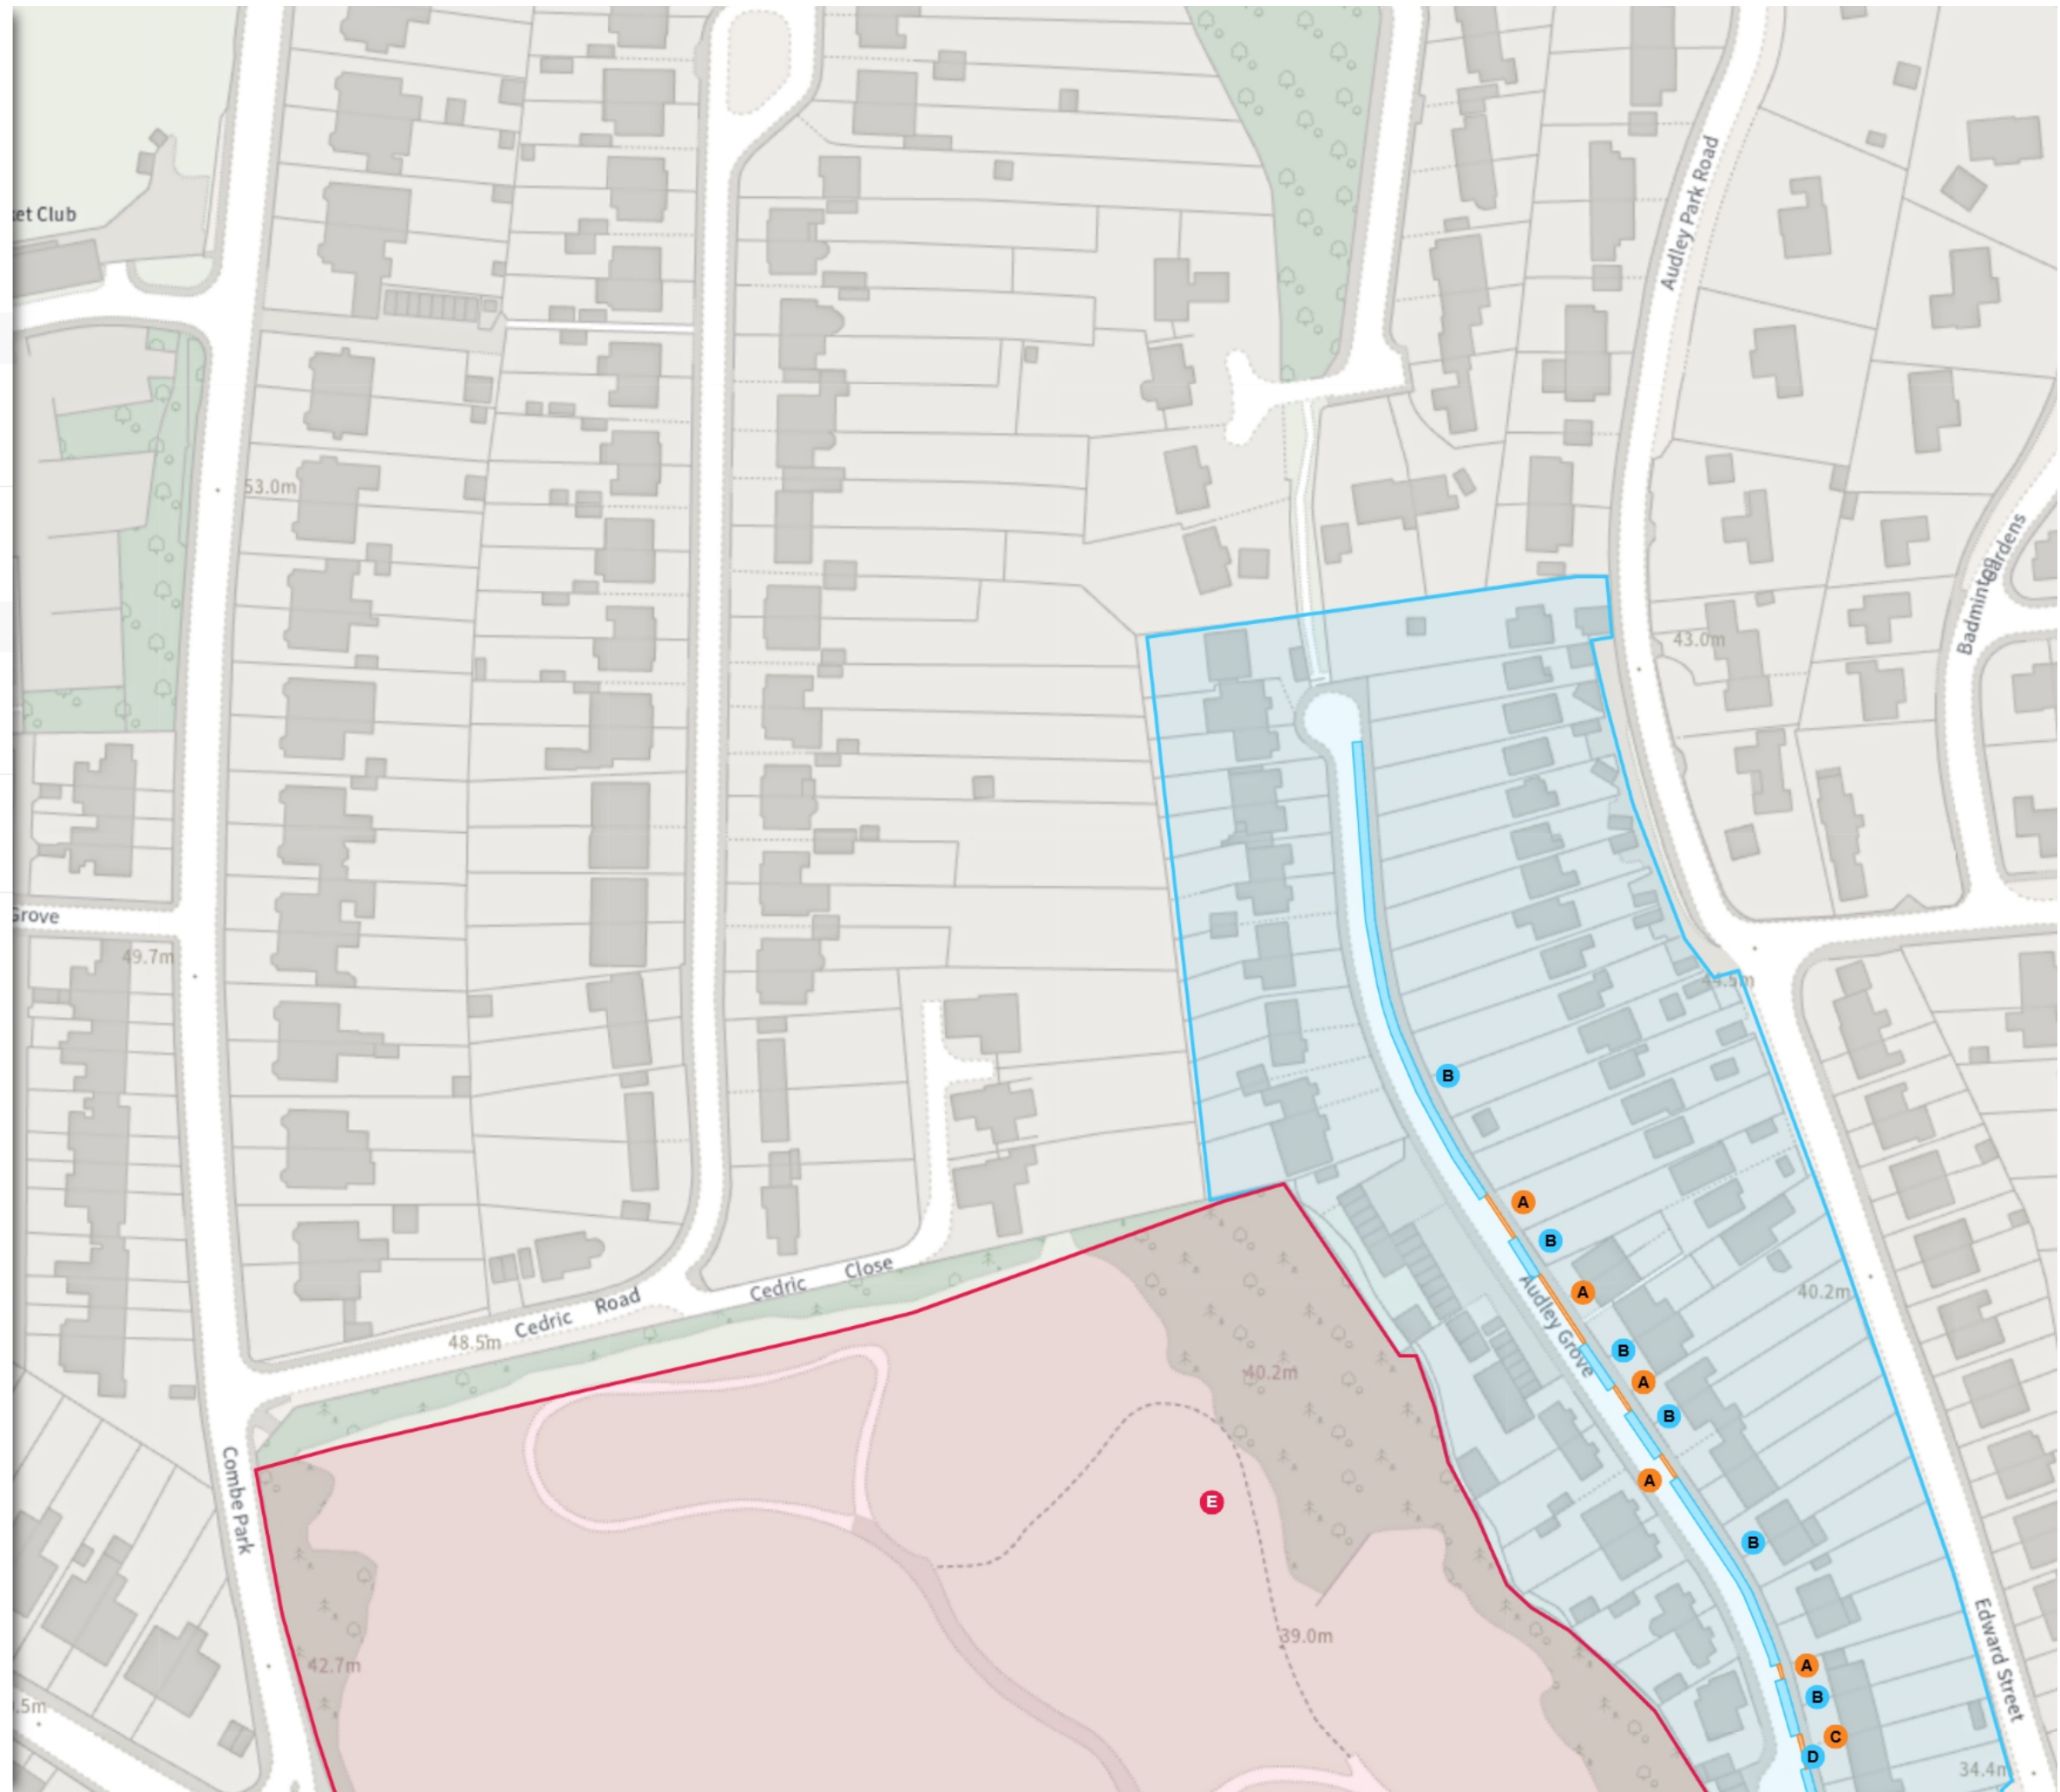

## Map page indicator

Shows current map number against total and indicates if the legend is split over multiple pages eg. 2a, 2b, 2c

## Restriction durations

Where no months or days are specified, restrictions apply all year and all week

(26-045) (Audley Grove, Kingsmead, Bath) (Zone 26  
Authorised and Designated Parking Places) (Prohibition of  
Parking At Any Time) Order 2026

Map 1 of 2

ADDED

- No waiting at any time
- A At all times
- Resident permit holders parking place (Zone 26)
- B 08:00-18:00

MODIFIED

- No waiting at any time
- C At all times
- Resident permit holders parking place (Zone 26)
- D 08:00-18:00
- Restricted Parking Zone (Locksbrook Cemetery)
- E No waiting at any time  
At all times

Scale: 1:1250 0 20 40 60m

NW 372961.325, 165694.804 SE 373394.378, 165312.758

© Crown copyright and database rights 2026 Ordnance Survey.  
You are not permitted to copy, sub-license, distribute or sell any of this  
data to third parties in any form. Licence number AC0000807498