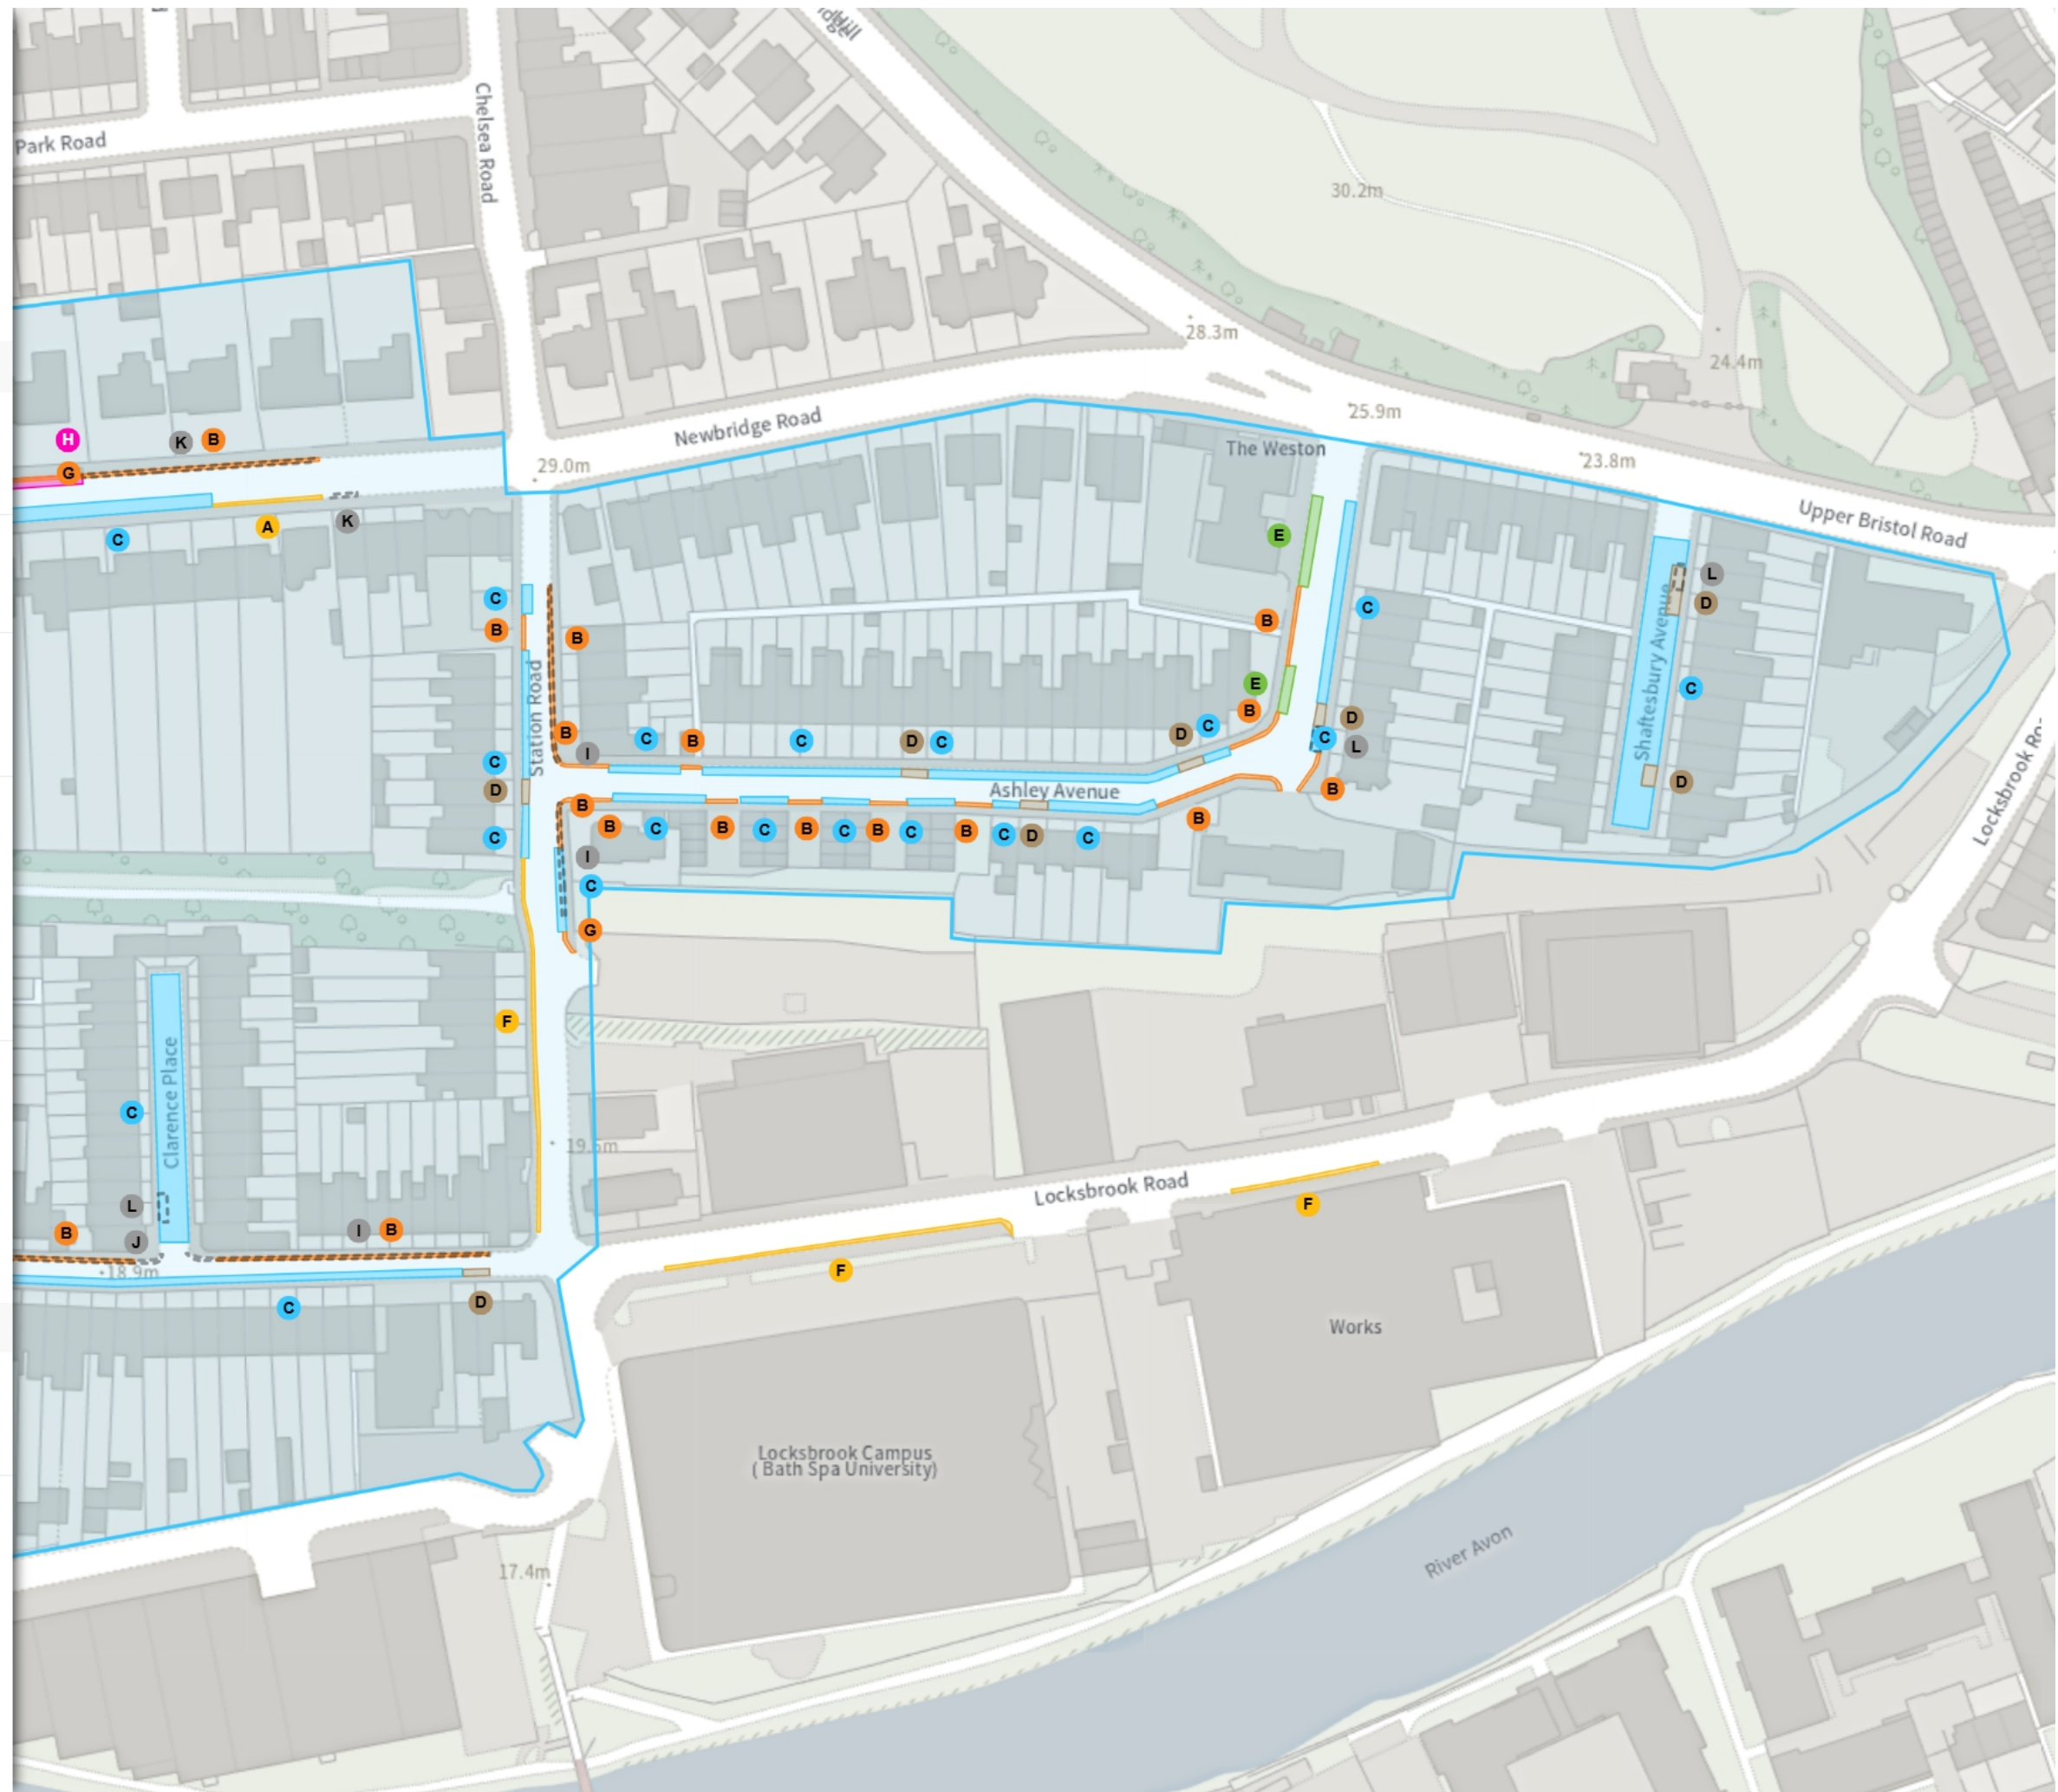

Static Order Guide

Map page indicator

Shows current map number against total and indicates if the legend is split over multiple pages eg. 2a, 2b, 2c

Change type

Indicates whether restrictions have been Added, Modified or Removed

Scale: 1:1250

NW 372508.868, 165203.724 SE 372941.93, 164821.603

© Crown copyright and database rights 2026 Ordnance Survey.
You are not permitted to copy, sub-license, distribute or sell any of this data to third parties in any form. Licence number AC0000807498

(26-044) (RESIDENT PARKING ZONE 29) (VARIOUS ROADS, NEWBRIDGE AREA, BATH) (PROHIBITION AND RESTRICTION OF PARKING) (AUTHORISED AND DESIGNATED PARKING PLACES) ORDER 202-

Map 2a of 2

ADDED

- No waiting
- 08:00-18:00
- No waiting at any time
- At all times
- Resident permit holders parking place (Locksbrook Road)
- 08:00-18:00
- Shared
- Resident permit holders parking place (Locksbrook Road)
08:00-18:00
- Advisory disabled persons' badge holders parking place
At all times Non-TRO Item
- Shared
- Resident permit holders parking place (Locksbrook Road)
08:00-18:00
- Free parking place
08:00-18:00 ⊕ 2h ⊖ 1h

MODIFIED

- No waiting
- 08:00-18:00

Scale: 1:1250

NW 372940.033, 165201.41 SE 373373.127, 164819.325

© Crown copyright and database rights 2026 Ordnance Survey.
You are not permitted to copy, sub-license, distribute or sell any of this data to third parties in any form. Licence number AC0000807498