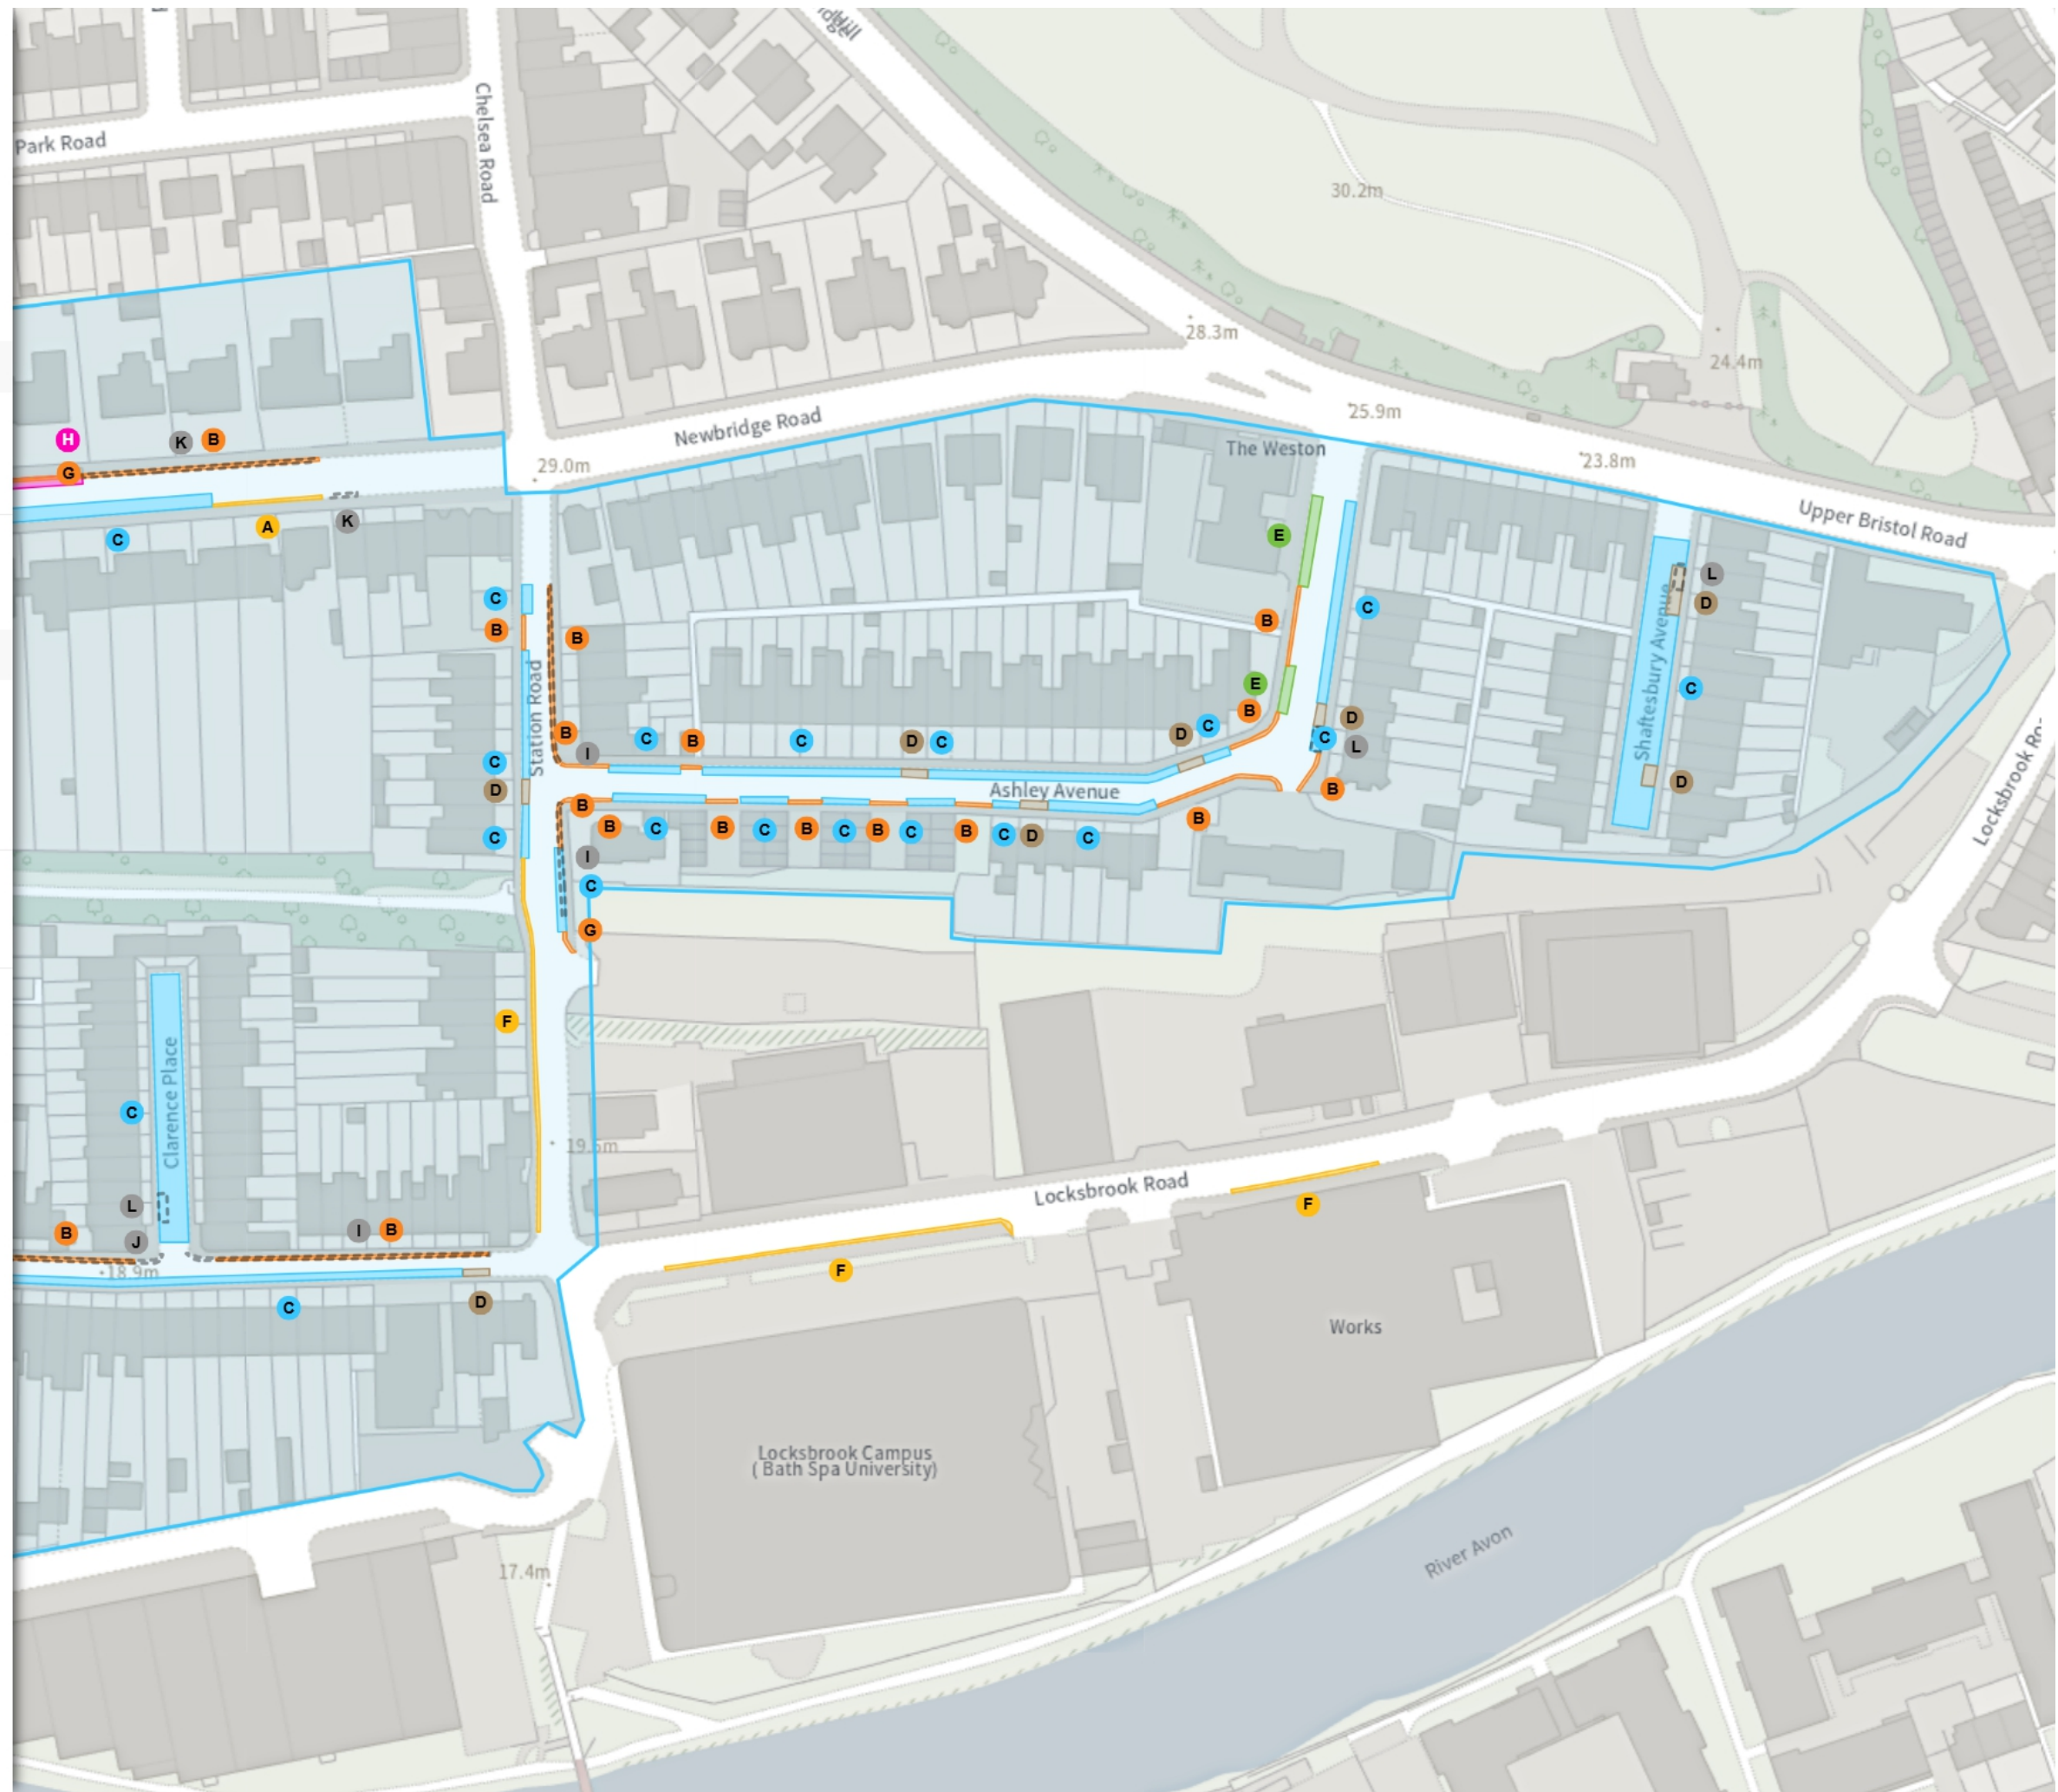

Static Order Guide

Map page indicator

Shows current map number against total and indicates if the legend is split over multiple pages eg. 2a, 2b, 2c

Change type

Indicates whether restrictions have been Added, Modified or Removed

MODIFIED

- No waiting
- 08:00-18:00

Scale: 1:1250

NW 372940.033, 165201.41 SE 373373.127, 164819.325

© Crown copyright and database rights 2026 Ordnance Survey.
You are not permitted to copy, sub-license, distribute or sell any of this data to third parties in any form. Licence number AC0000807498

G At all times

Bus stop

H At all times

Non-TRO Item

REMOVED

No waiting

I Mon-Sat 08:00-18:00

J 08:00-18:00

No waiting at any time

K At all times

Advisory disabled persons' badge
holders parking place

Non-TRO Item

L At all times

Scale: 1:1250 0 20 40 60m

NW 372940.033, 165201.41 SE 373373.127, 164819.325

© Crown copyright and database rights 2026 Ordnance Survey.
You are not permitted to copy, sub-license, distribute or sell any of this
data to third parties in any form. Licence number AC0000807498