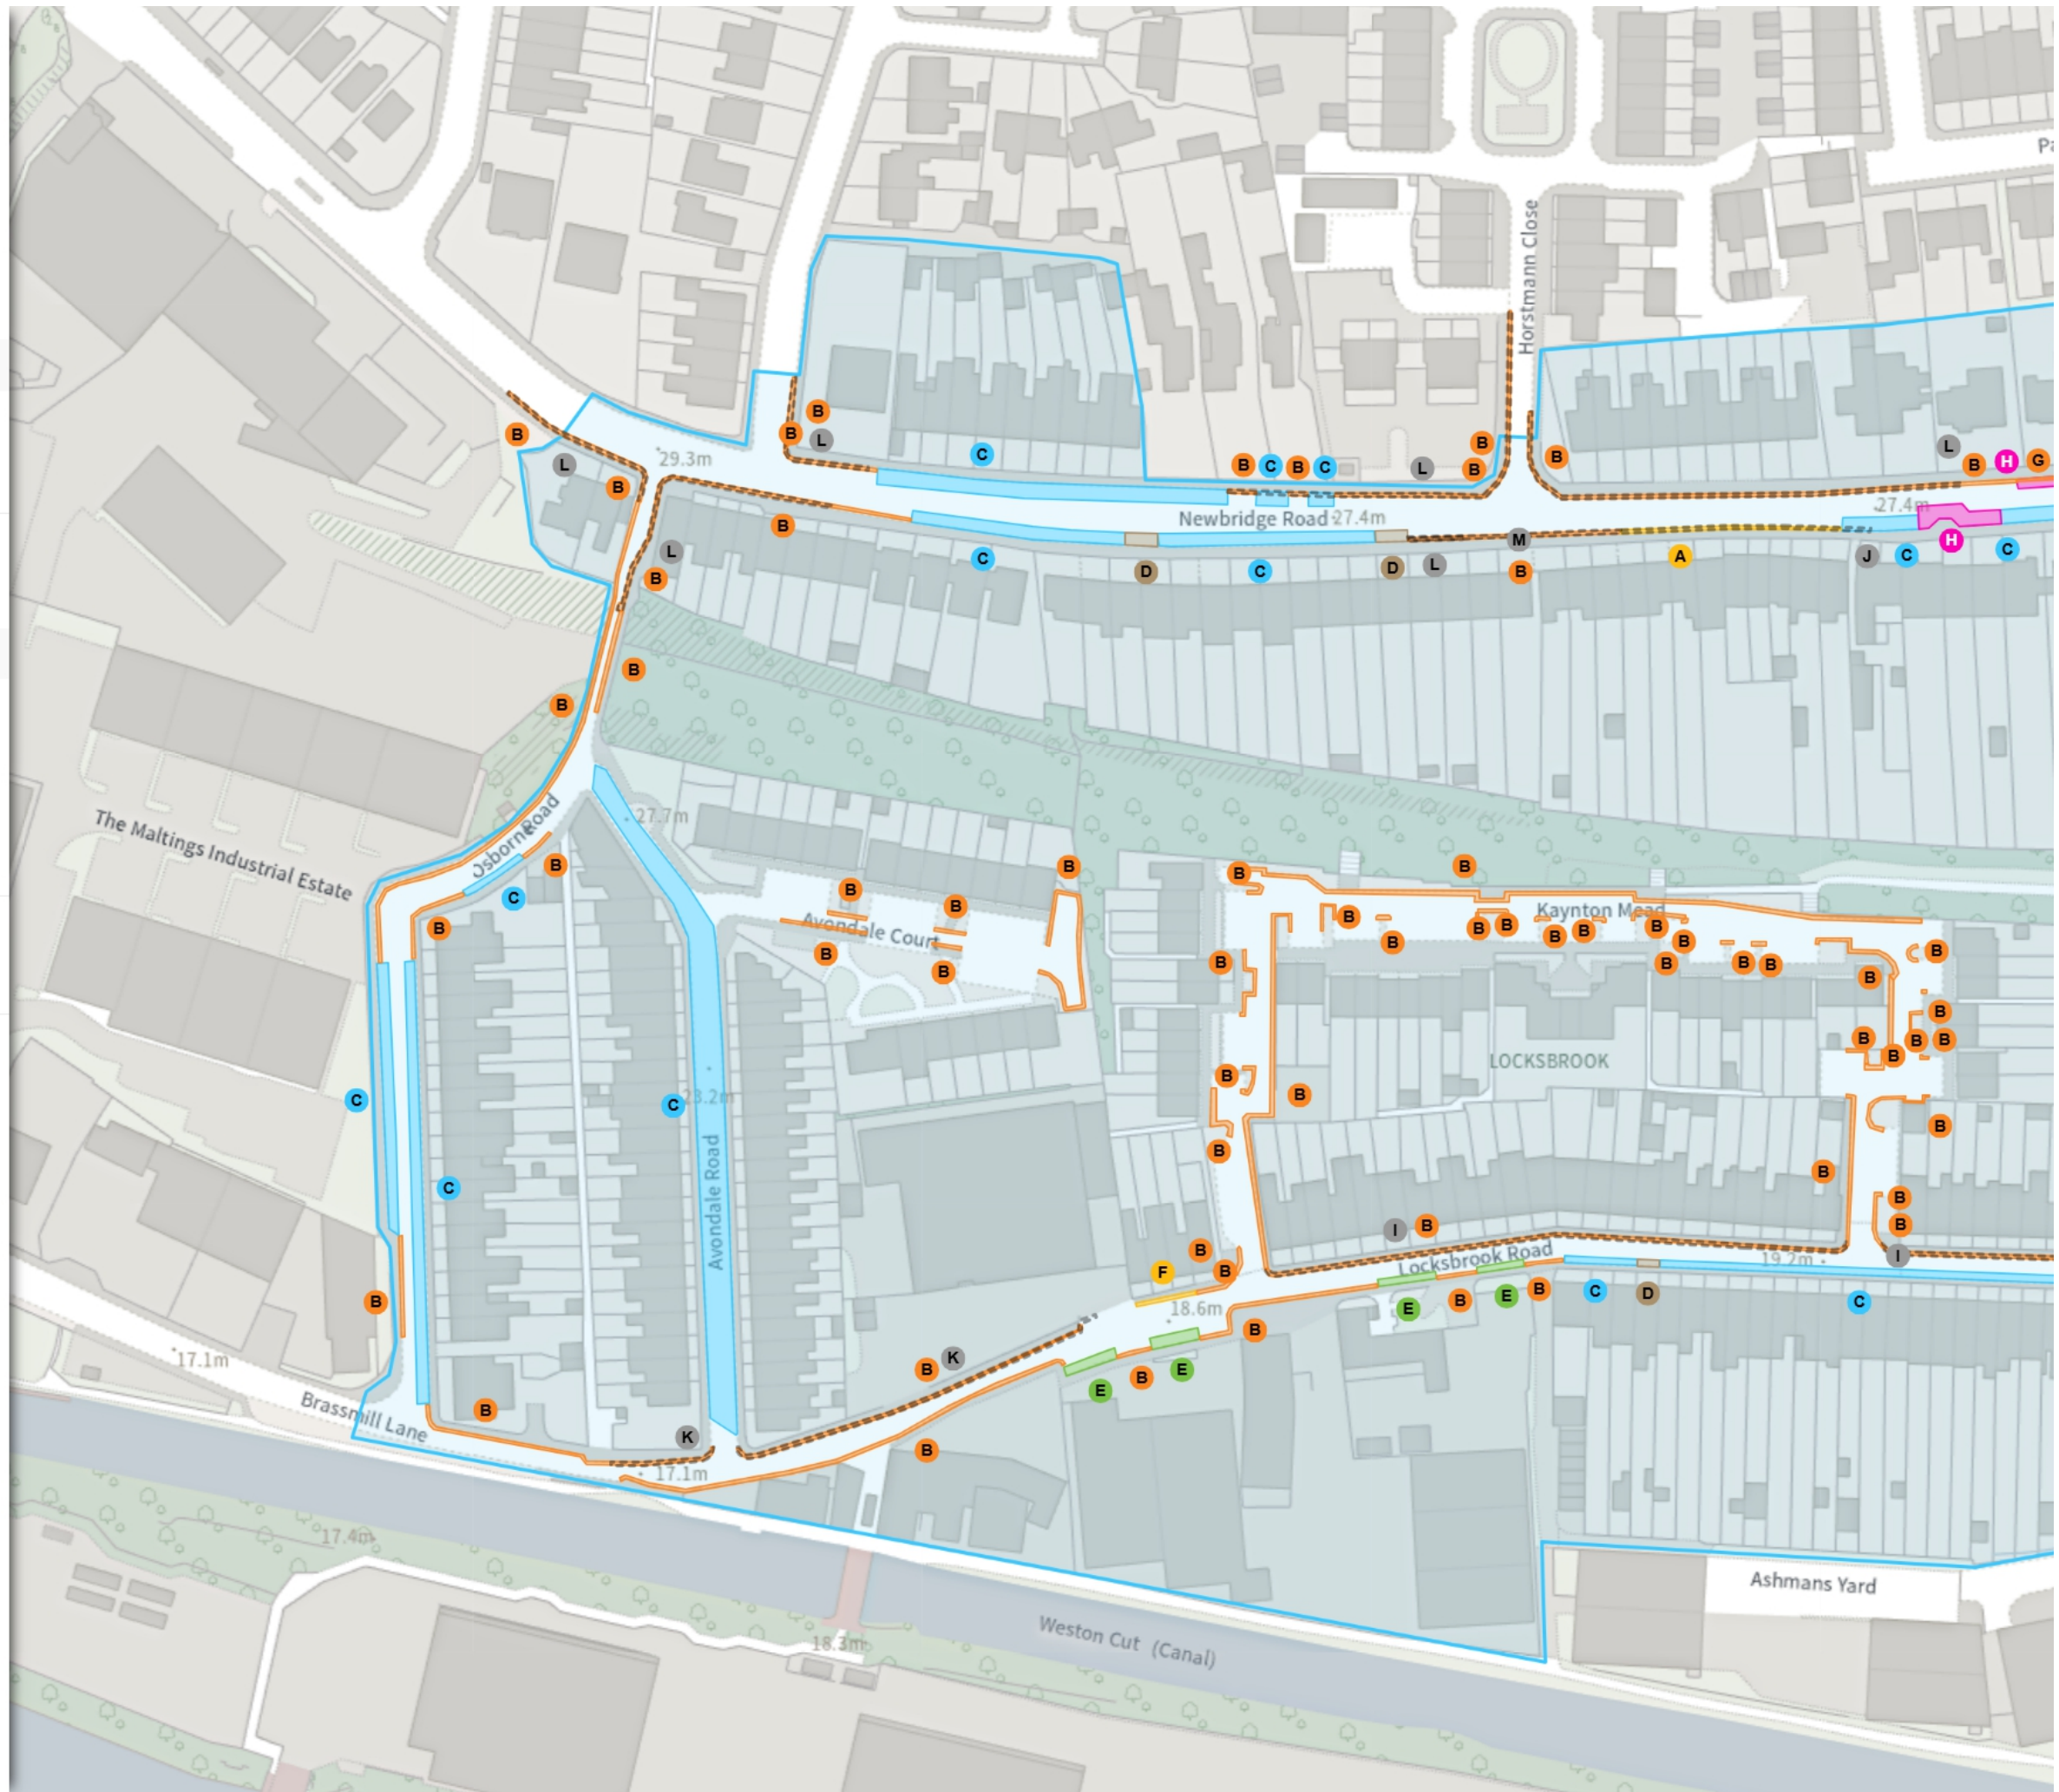

Static Order Guide

Map page indicator

Shows current map number against total and indicates if the legend is split over multiple pages eg. 2a, 2b, 2c

Change type

Indicates whether restrictions have been Added, Modified or Removed

At all times

Bus stop

Non-TRO Item

At all times

REMOVED

No waiting

08:00-18:00

Mon-Sat 08:00-16:00

Scale: 1:1250

NW 372508.868, 165203.724 SE 372941.93, 164821.603

© Crown copyright and database rights 2026 Ordnance Survey.
You are not permitted to copy, sub-license, distribute or sell any of this data to third parties in any form. Licence number AC0000807498

MODIFIED

- No waiting
- 08:00-18:00

Scale: 1:1250

NW 372940.033, 165201.41 SE 373373.127, 164819.325

© Crown copyright and database rights 2026 Ordnance Survey.
You are not permitted to copy, sub-license, distribute or sell any of this data to third parties in any form. Licence number AC0000807498