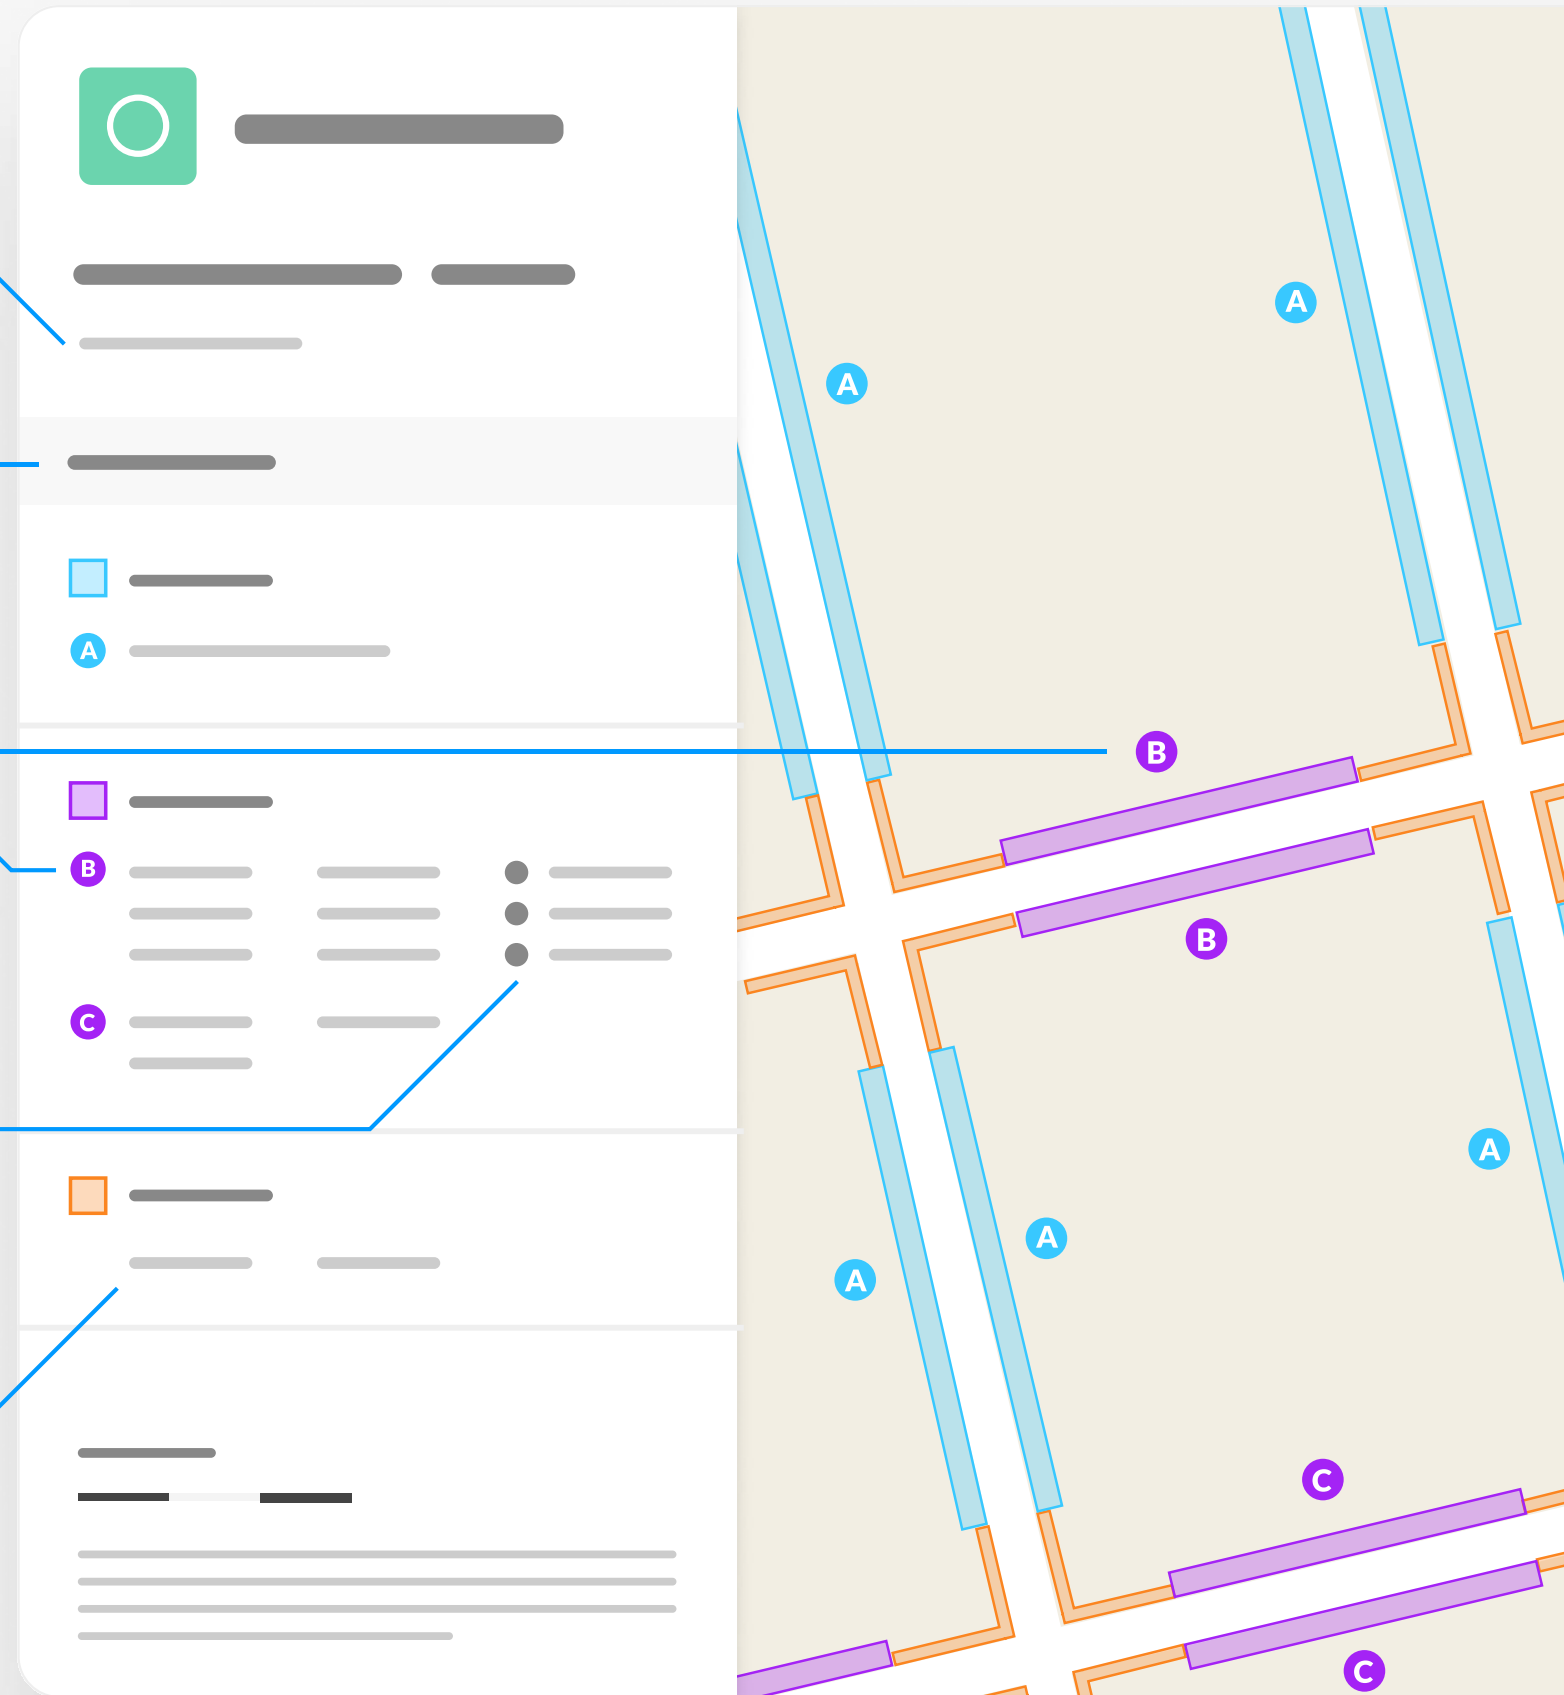

Static Order Guide

Map page indicator

Shows current map number against total and indicates if the legend is split over multiple pages eg. 2a, 2b, 2c

Change type

Indicates whether restrictions have been Added, Modified or Removed

Coloured spots

Restrictions with different attributes are marked with a lettered spot

Restriction icons

⊕ Min stay ⊕ Max stay ⊘ No return ⌚ Tariff hours
📅 Up to 🛢 Fuel surcharge Ⓔ Event day ⓘ Emissions pricing

Restriction durations

Where no months or days are specified, restrictions apply all year and all week

(26-044) (RESIDENT PARKING ZONE 29) (VARIOUS ROADS, NEWBRIDGE AREA, BATH) (PROHIBITION AND RESTRICTION OF PARKING) (AUTHORISED AND DESIGNATED PARKING PLACES) ORDER 202-

Map 1a of 2

ADDED

- No waiting
- 08:00-18:00
- No waiting at any time
- At all times
- Resident permit holders parking place (Locksbrook Road)
- 08:00-18:00
- Shared
- Resident permit holders parking place (Locksbrook Road)
08:00-18:00
- Advisory disabled persons' badge holders parking place
At all times Non-TRO Item
- Shared
- Resident permit holders parking place (Locksbrook Road)
08:00-18:00
- Free parking place
08:00-18:00 ⊕ 2h ⊖ 1h