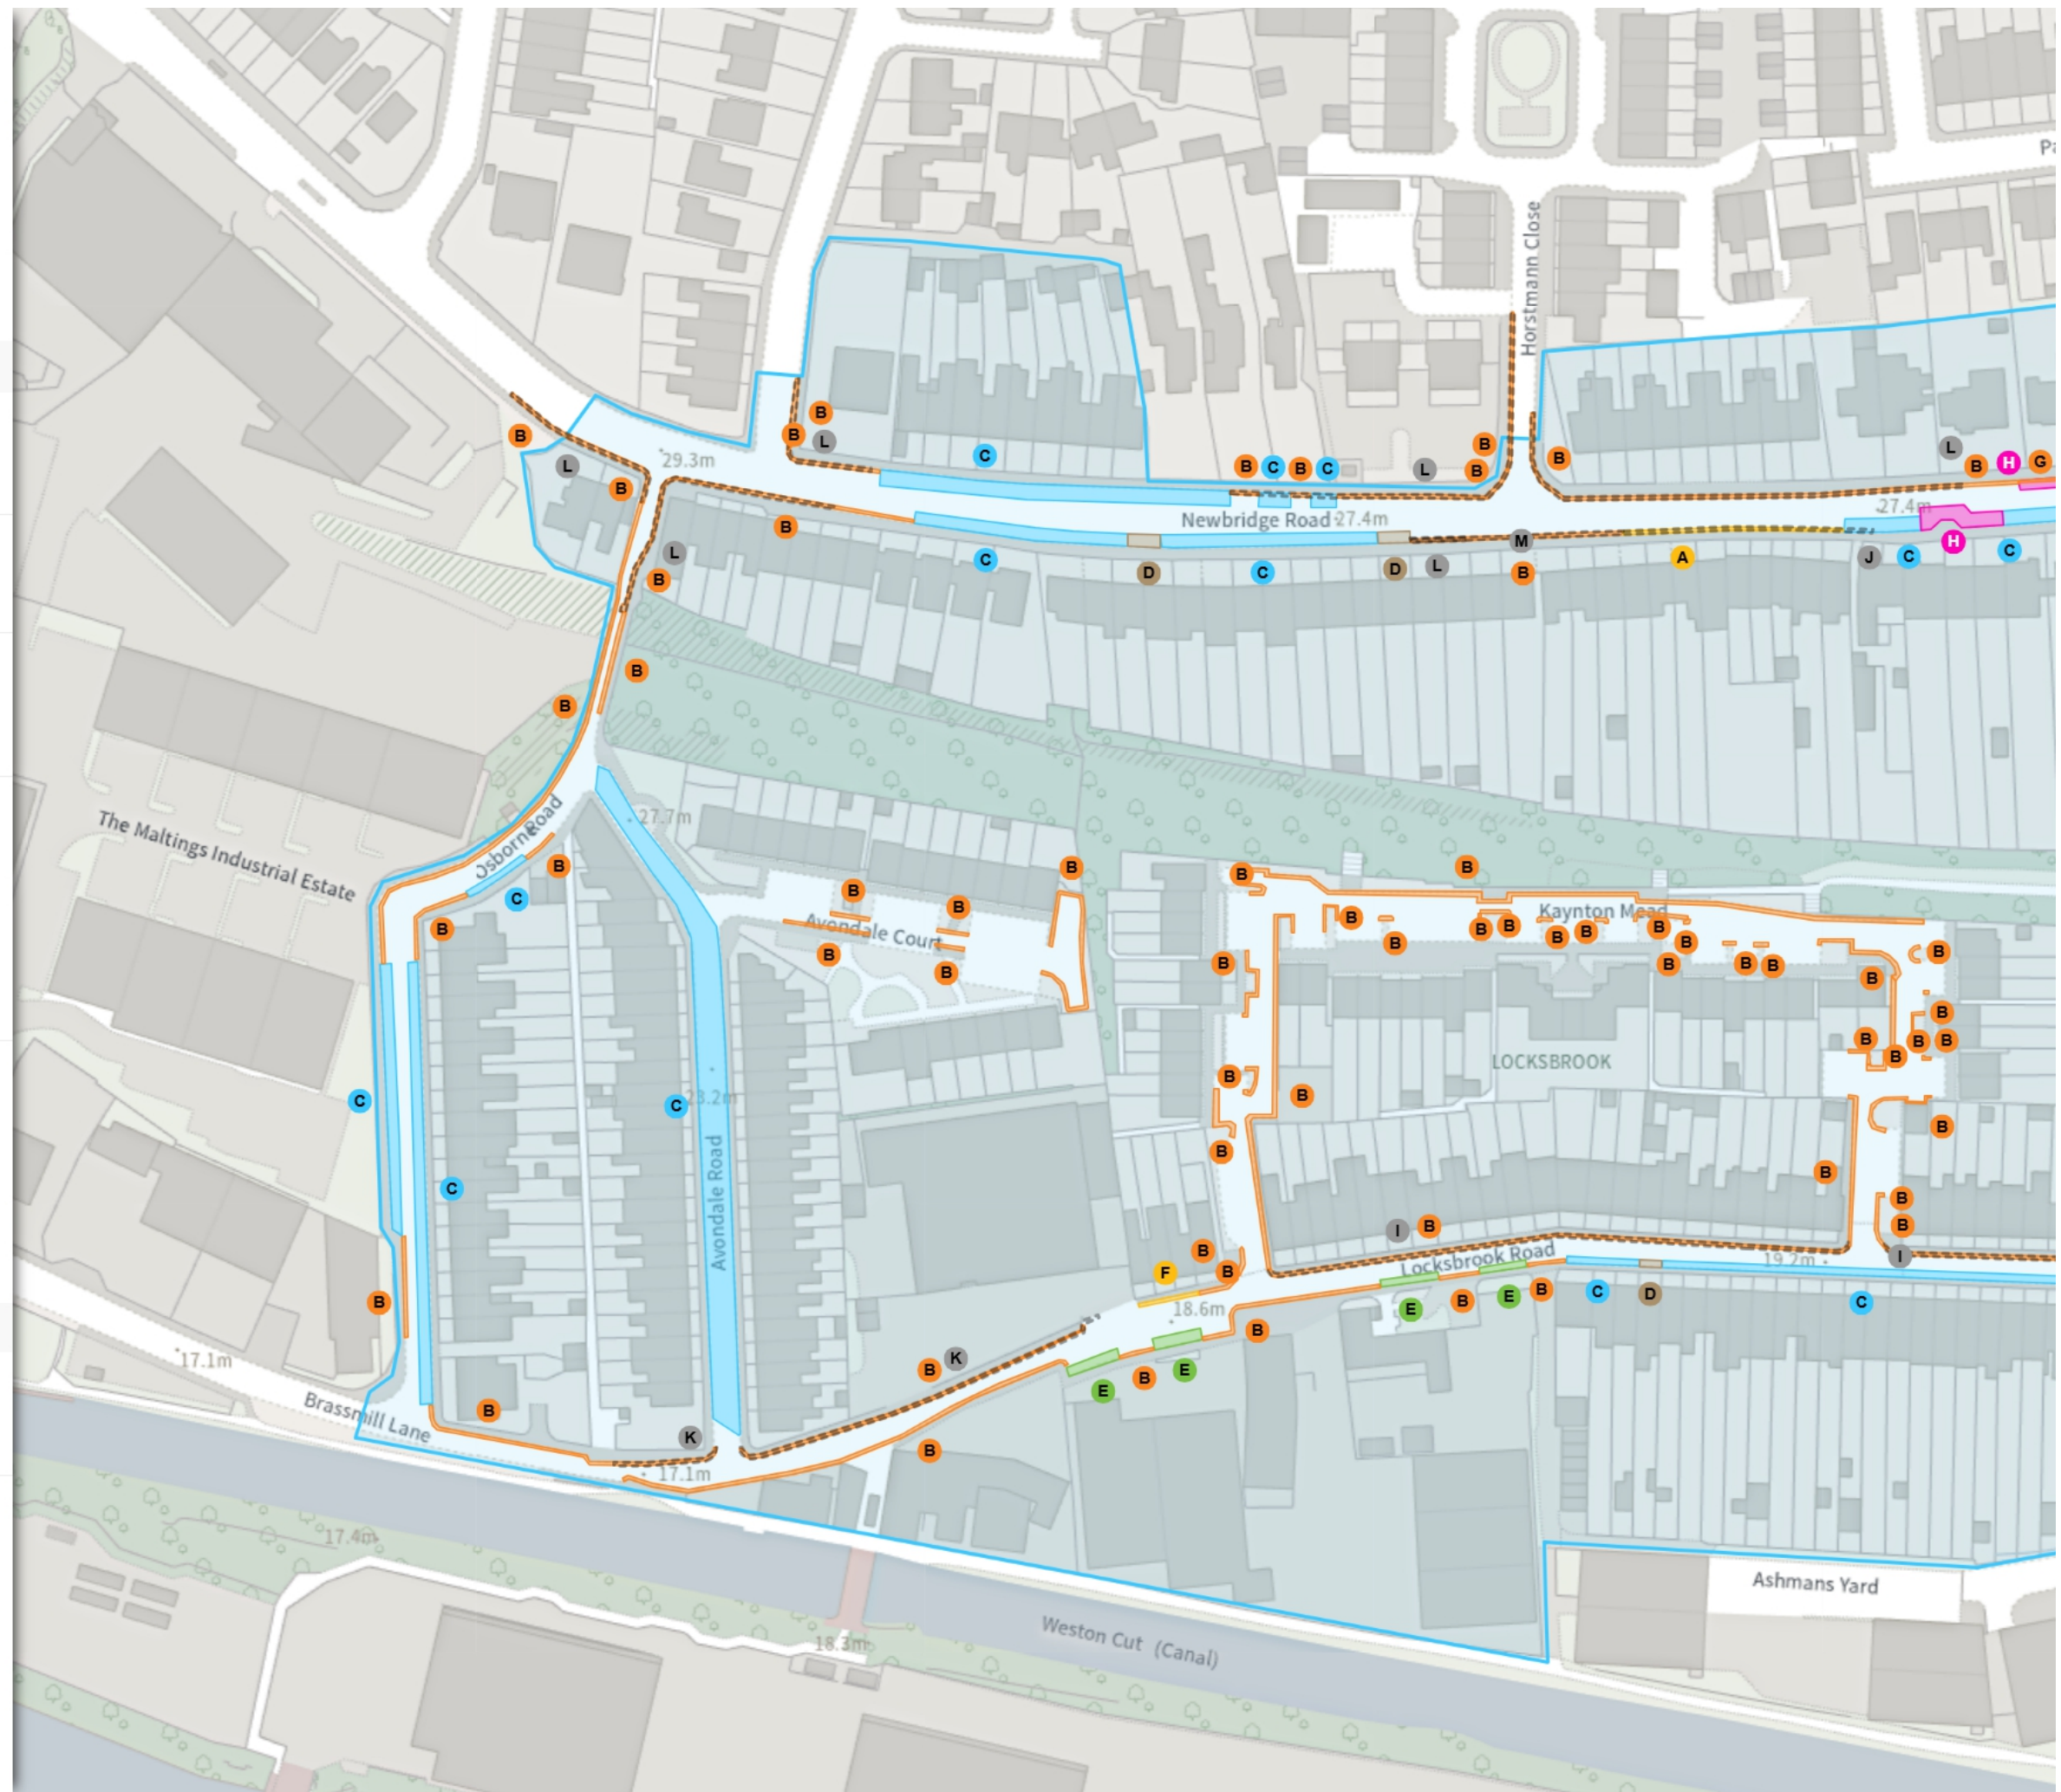

Static Order Guide

Map page indicator

Shows current map number against total and indicates if the legend is split over multiple pages eg. 2a, 2b, 2c

Change type

Indicates whether restrictions have been Added, Modified or Removed

Map 1a of 2

ADDED

- No waiting
- 08:00-18:00
- No waiting at any time
- At all times
- Resident permit holders parking place (Locksbrook Road)
- 08:00-18:00
- Shared
- Resident permit holders parking place (Locksbrook Road)
08:00-18:00
- Advisory disabled persons' badge holders parking place
At all times Non-TRO Item
- Shared
- Resident permit holders parking place (Locksbrook Road)
08:00-18:00
- Free parking place
08:00-18:00 ⊕ 2h ⊖ 1h

MODIFIED

- No waiting
- 08:00-18:00

Scale: 1:1250
0
20
40
60m

NW 372508.868, 165203.724 SE 372941.93, 164821.603

© Crown copyright and database rights 2026 Ordnance Survey.
You are not permitted to copy, sub-license, distribute or sell any of this data to third parties in any form. Licence number AC0000807498

At all times

Bus stop

Non-TRO Item

At all times

REMOVED

No waiting

08:00-18:00

Mon-Sat 08:00-16:00