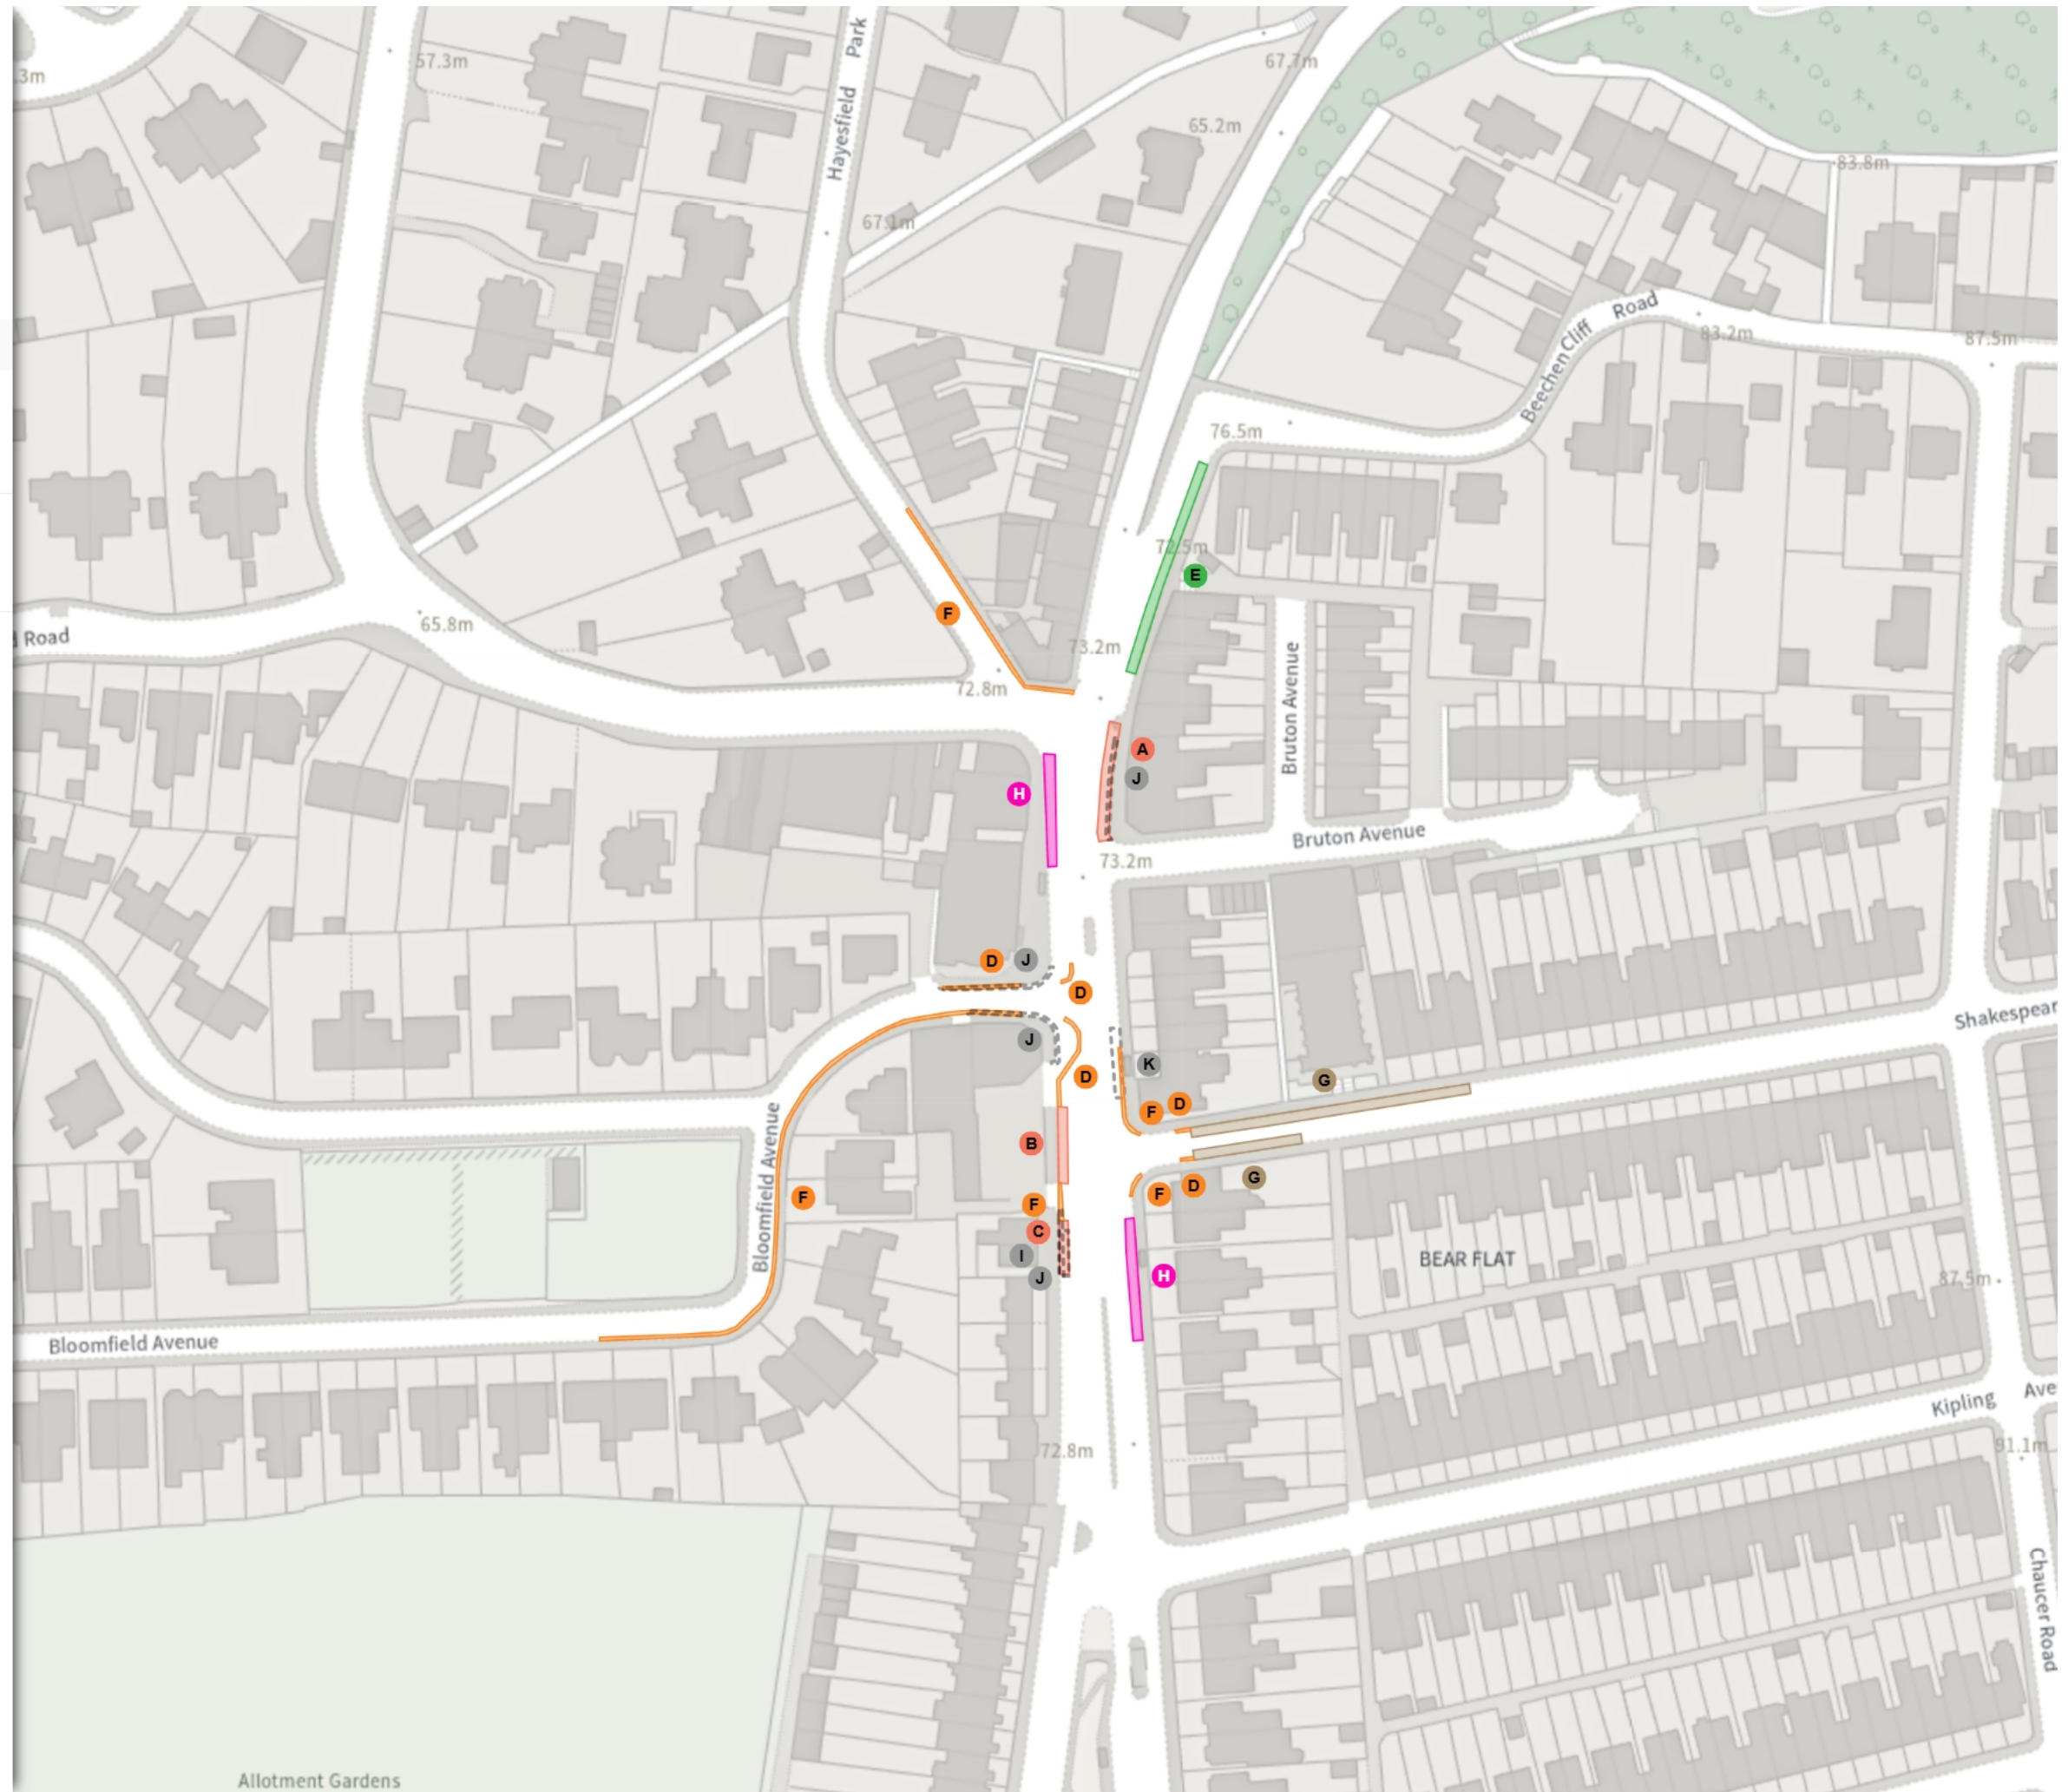

Static Order Guide

Map page indicator

Shows current map number against total and indicates if the legend is split over multiple pages eg. 2a, 2b, 2c

Change type

Indicates whether restrictions have been Added, Modified or Removed

08:00-18:00 3h 1h

Permit holders parking place (Zone 18)

08:00-18:00

Bus stop

Non-TRO Item

H At all times

Scale: 1:1250 0 20 40 60m

NW 374360.278, 164124.214 SE 374793.57, 163742.171

Map 1b of 1

REMOVED

Loading place

At all times

No waiting at any time

At all times

Bus stop

At all times

Non-TRO Item

Scale: 1:1250 0 20 40 60m

NW 374360.278, 164124.214 SE 374793.57, 163742.171

© Crown copyright and database rights 2026 Ordnance Survey.
You are not permitted to copy, sub-license, distribute or sell any of this data to third parties in any form. Licence number AC0000807498