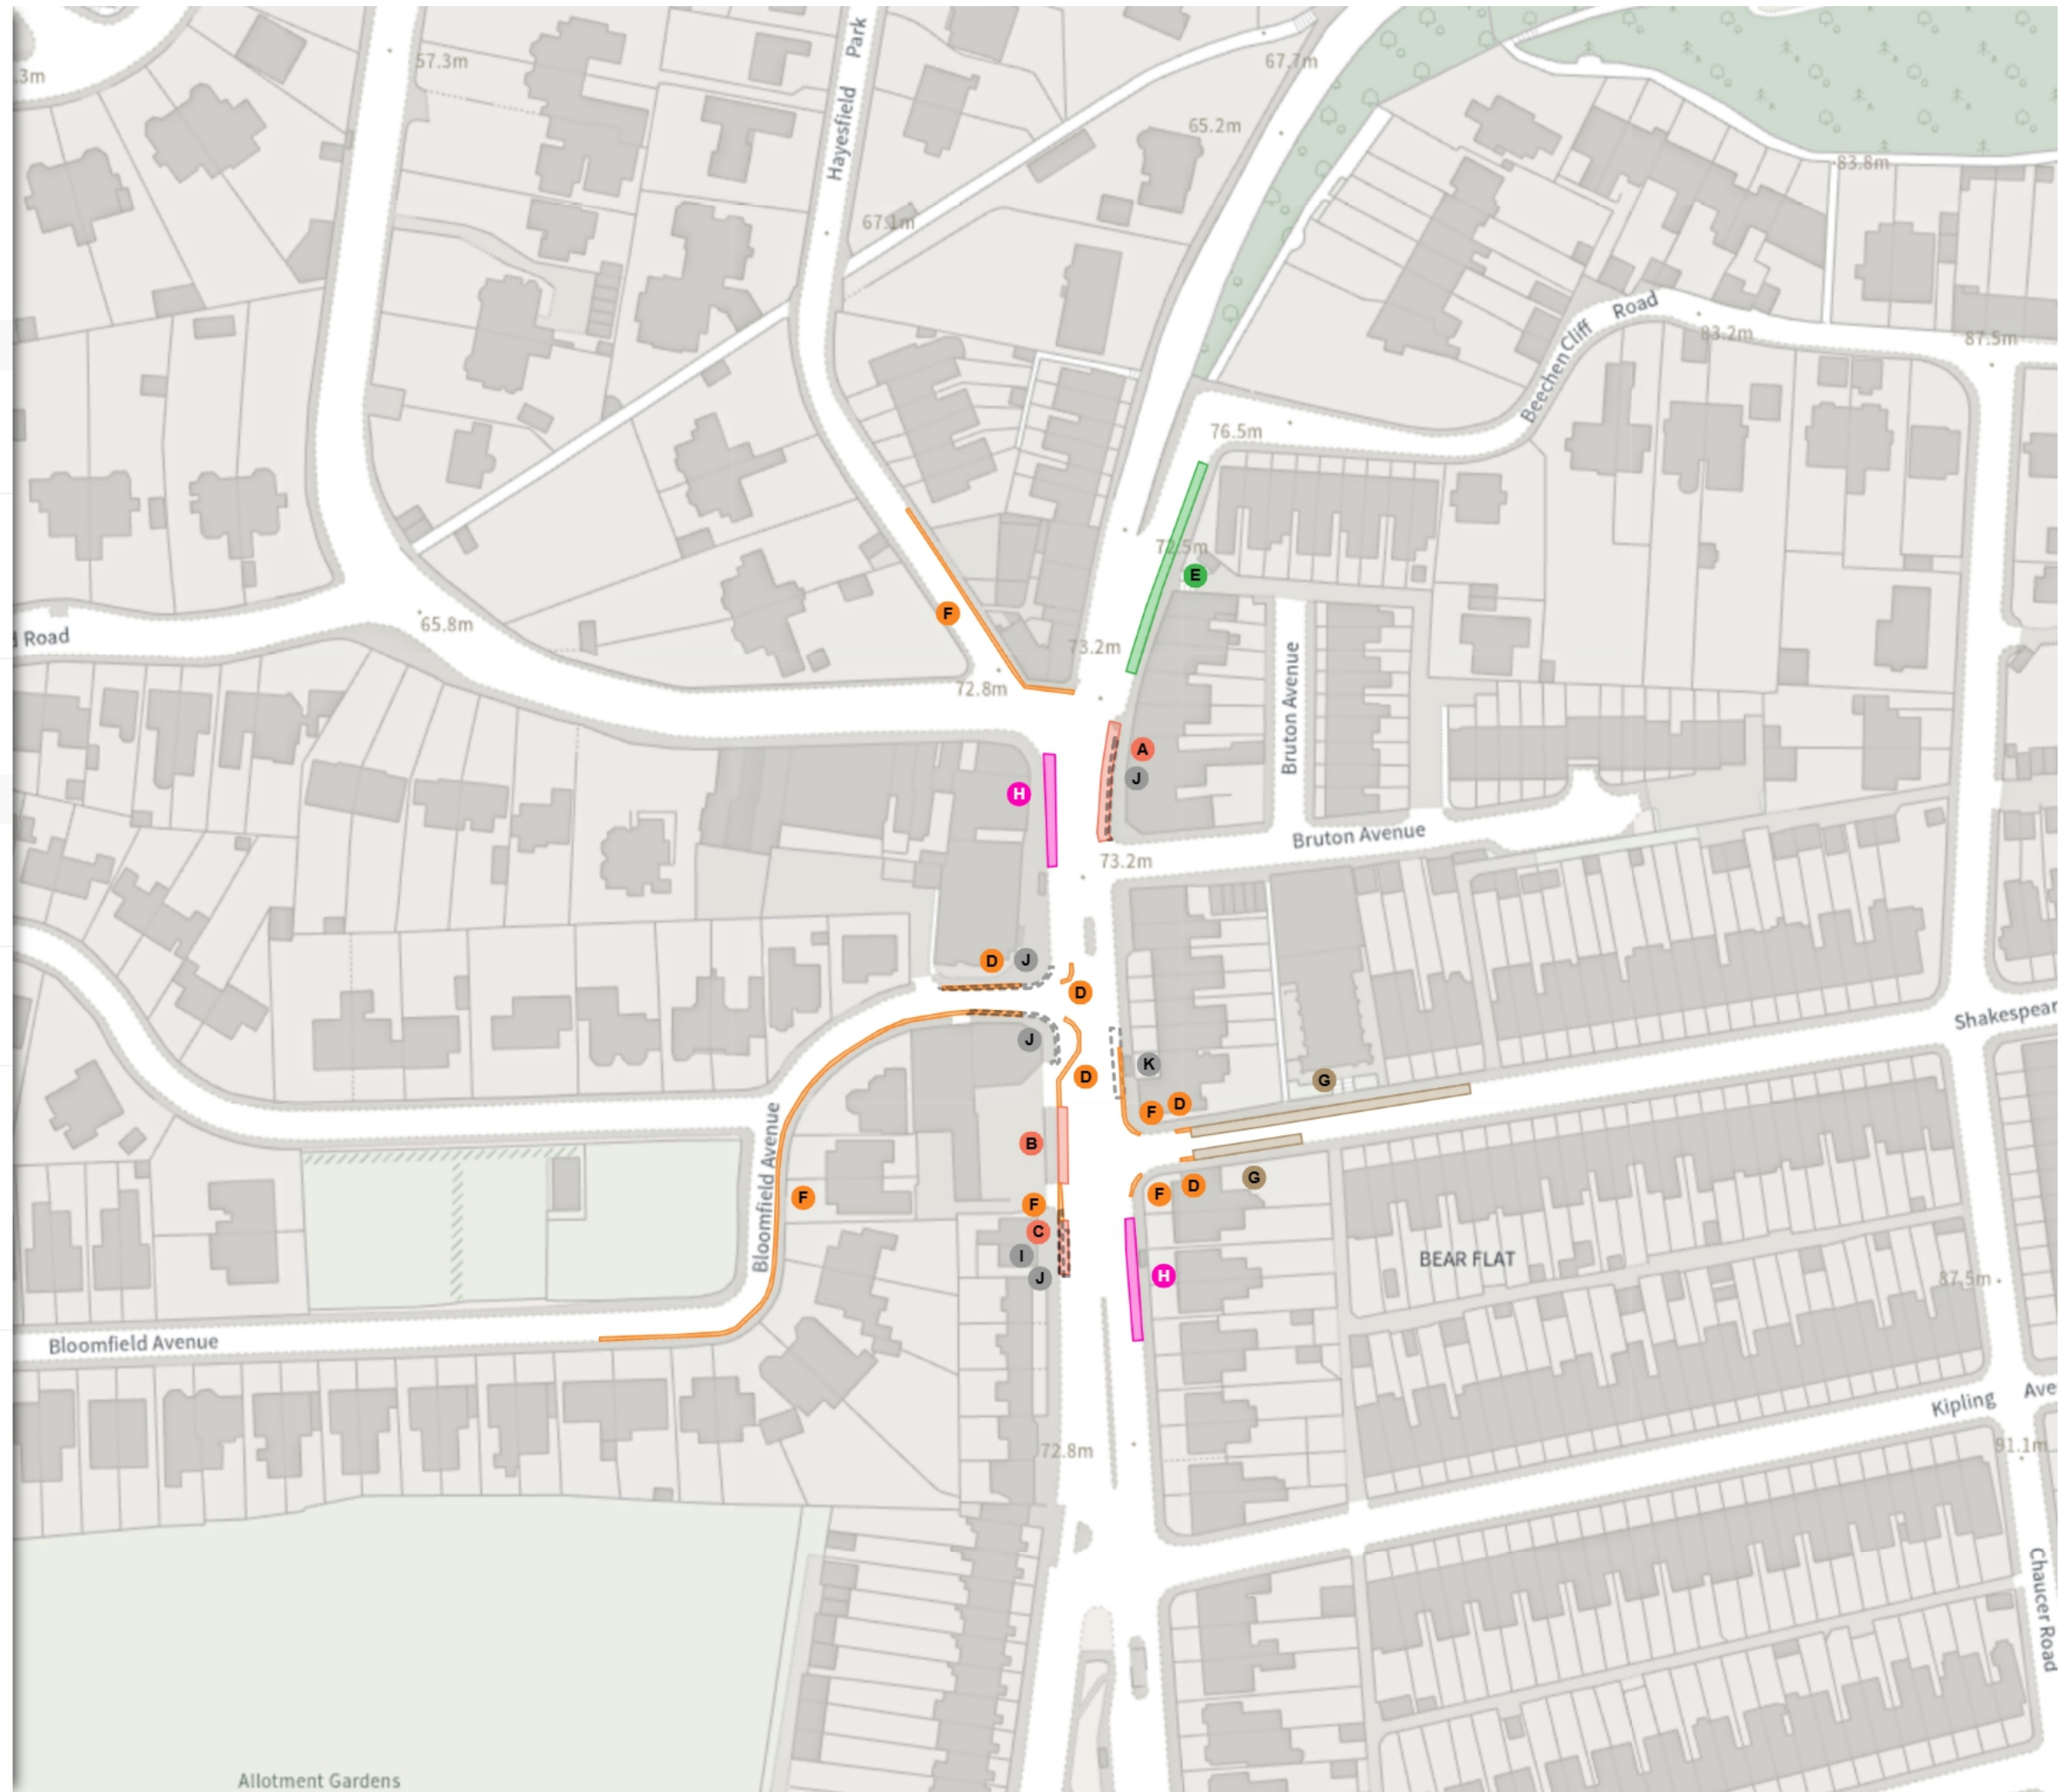

Static Order Guide

Map page indicator

Shows current map number against total and indicates if the legend is split over multiple pages eg. 2a, 2b, 2c

Change type

Indicates whether restrictions have been Added, Modified or Removed

08:00-18:00 3h 1h

Permit holders parking place (Zone 18)

08:00-18:00

Bus stop

Non-TRO Item

H At all times

Scale: 1:1250 0 20 40 60m

NW 374360.278, 164124.214 SE 374793.57, 163742.171

© Crown copyright and database rights 2026 Ordnance Survey.
You are not permitted to copy, sub-license, distribute or sell any of this data to third parties in any form. Licence number AC0000807498

(26-043B) (Various Roads, Bear Flat, Bath) (Prohibition of Stopping, Waiting, Loading and Parking Places) Order 2026

Map 1b of 1

REMOVED

Loading place

At all times

No waiting at any time

At all times

Bus stop

At all times