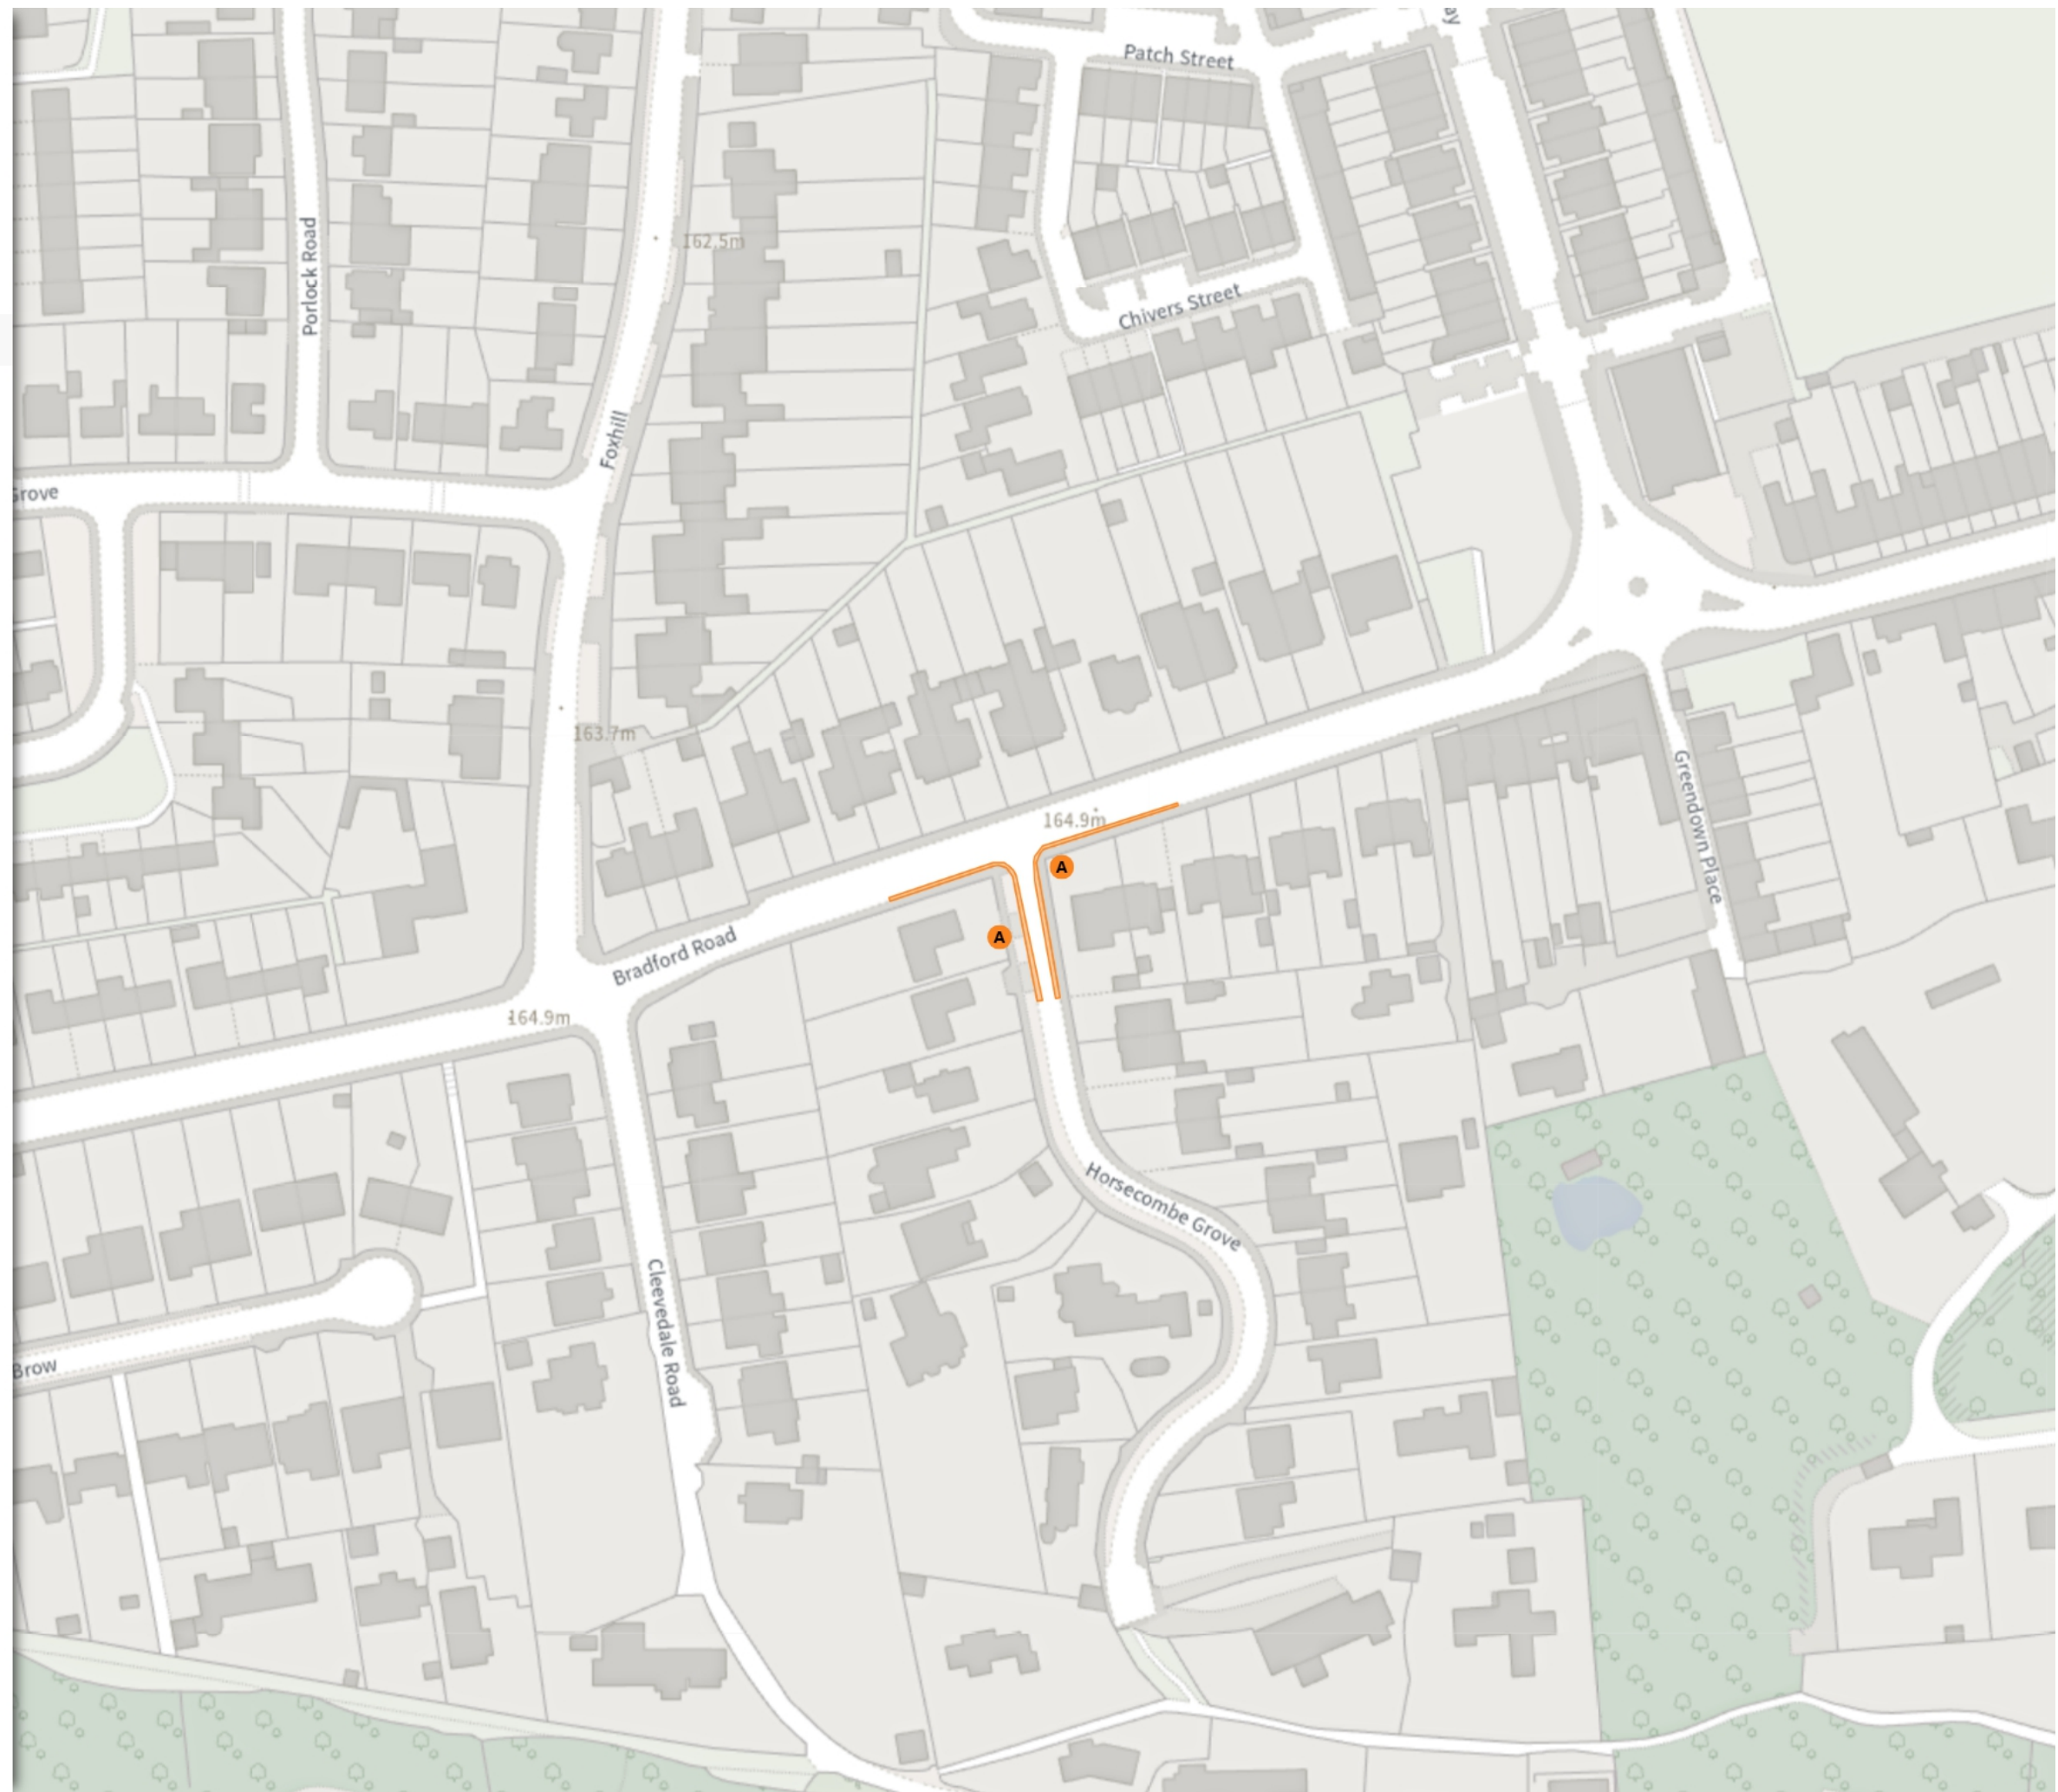

(26-023) (Various Roads, South East Outer Area, Bath)
(Prohibition of Stopping Waiting Loading and Parking
Places) Order 2026

Map 12 of 12

MODIFIED

No waiting at any time

At all times

Scale: 1:1250

NW 375123.835, 162516.561 SE 375557.321, 162134.465

© Crown copyright and database rights 2026 Ordnance Survey.
You are not permitted to copy, sub-license, distribute or sell any of this
data to third parties in any form. Licence number AC0000807498