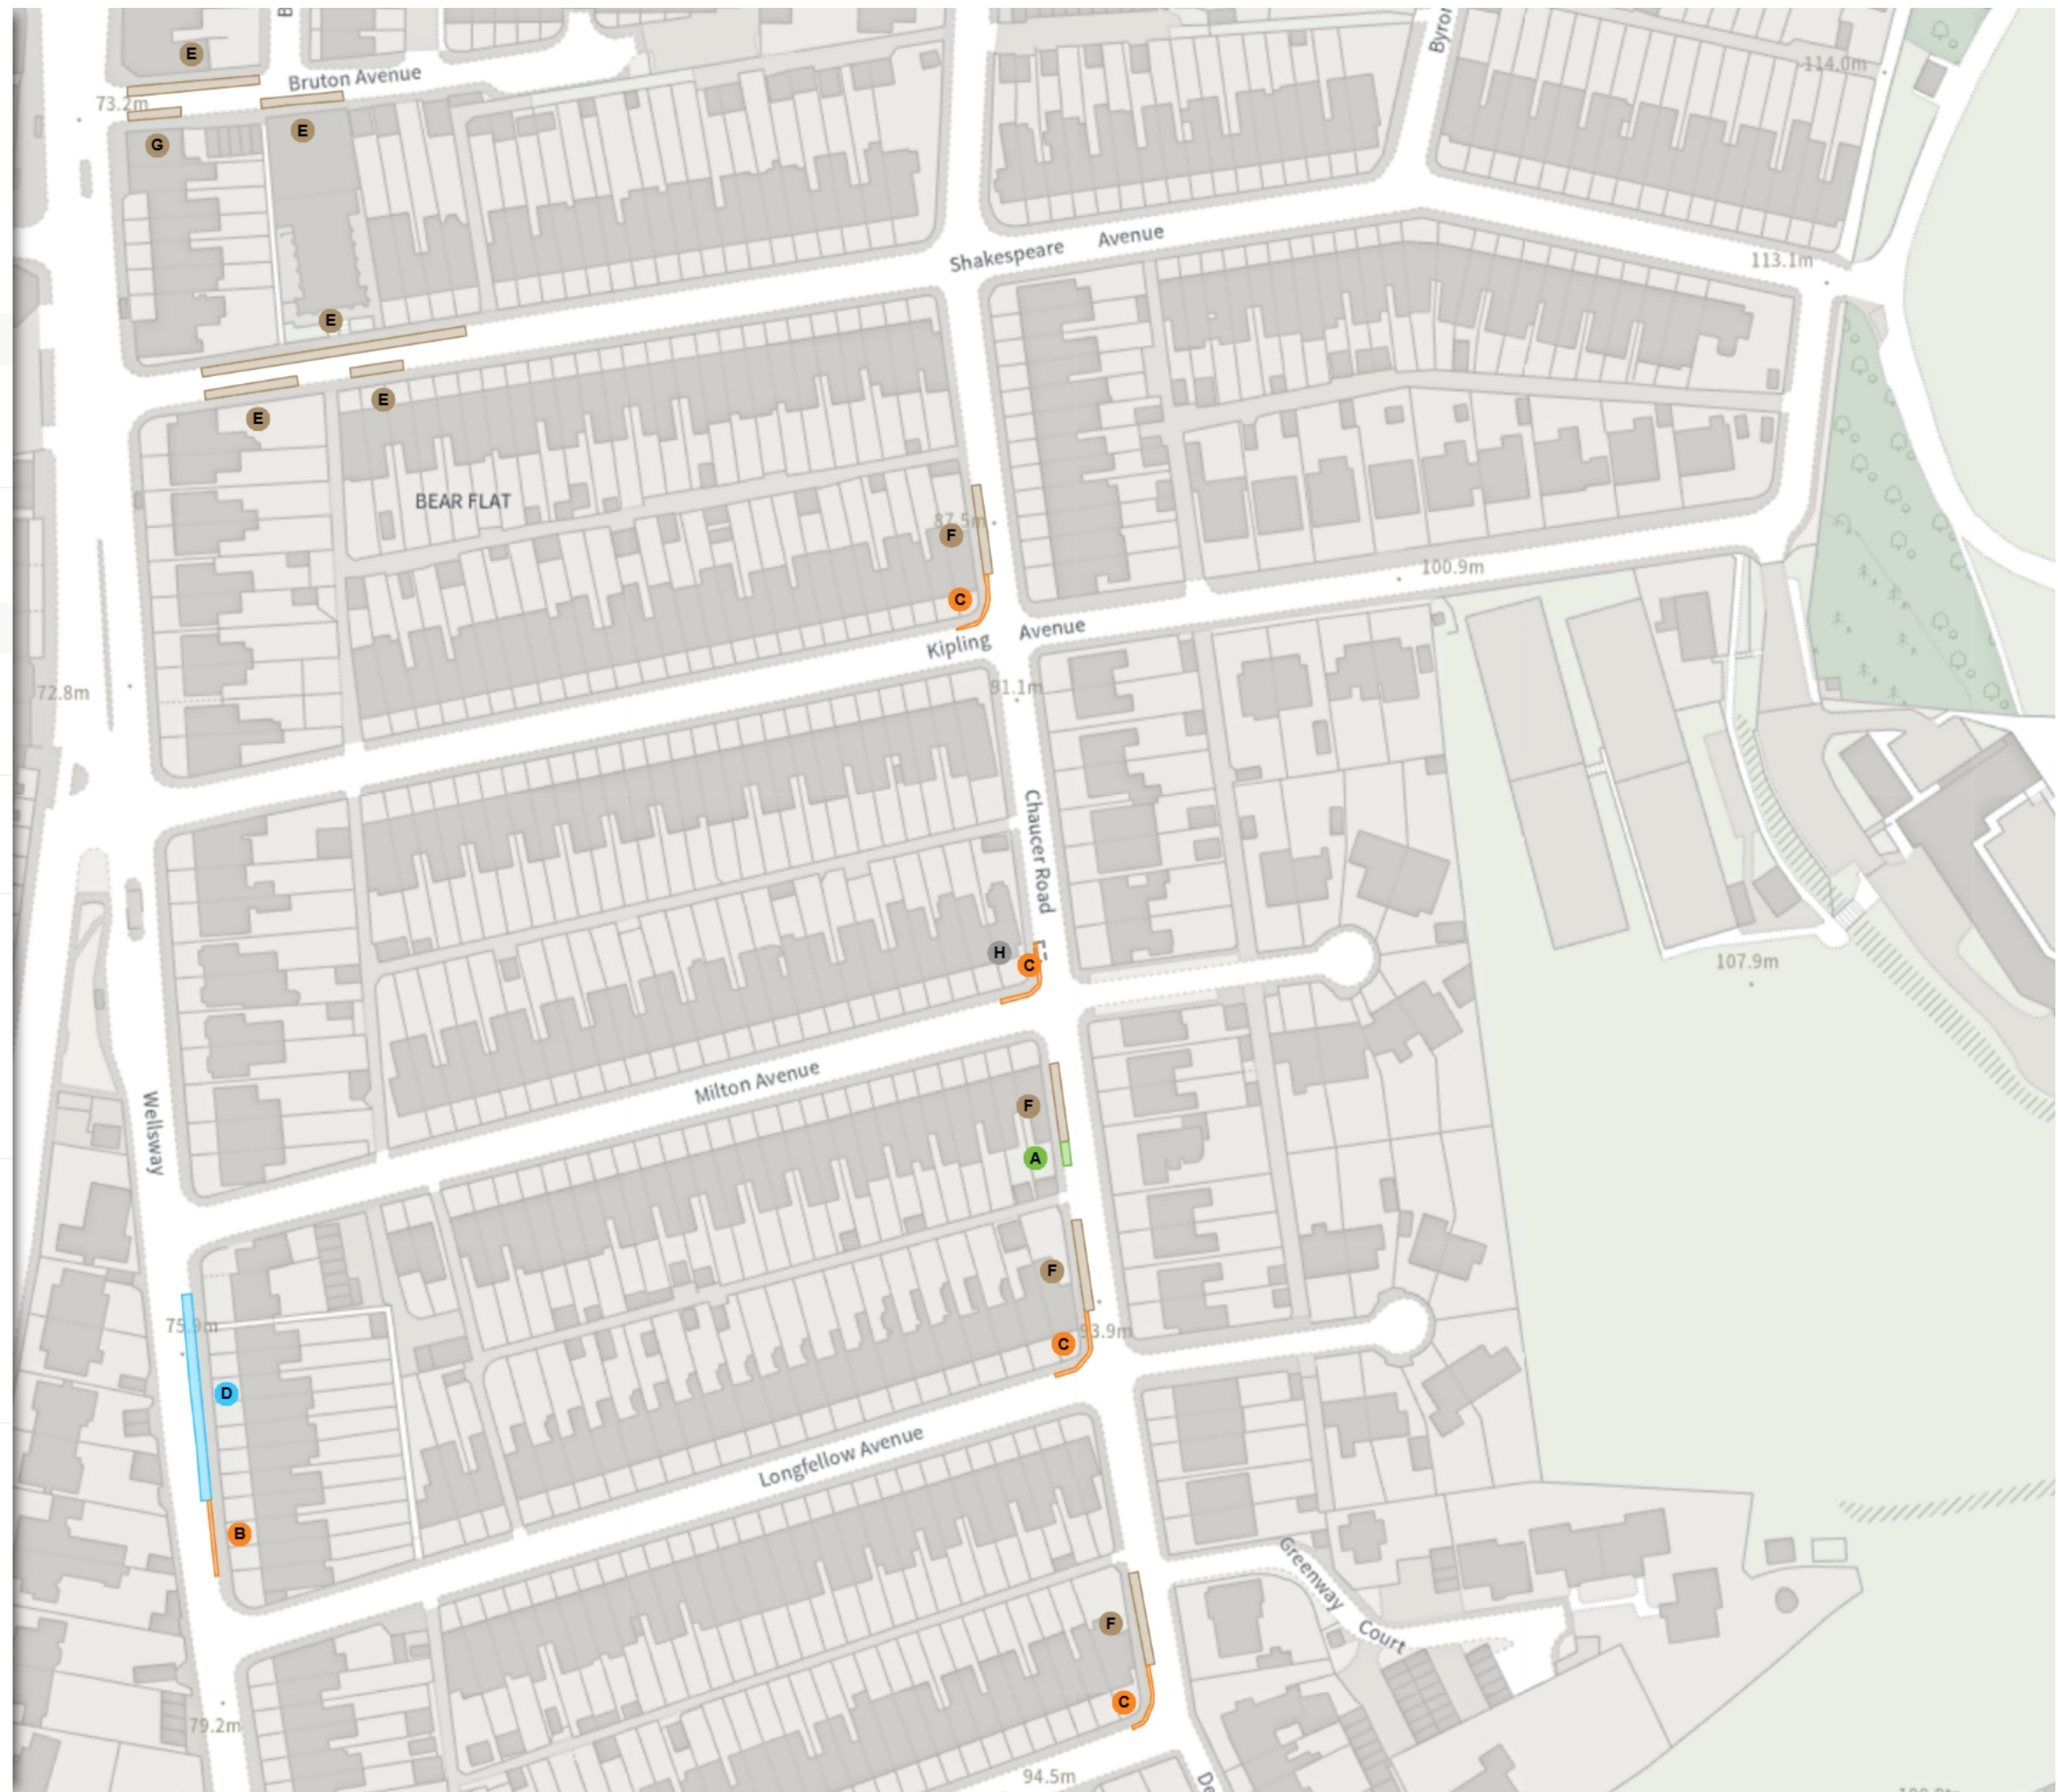

Shared

F Free parking place

Mon-Sat 08:00-18:00 2h 1h

F Permit holders parking place (Zone 18)

08:00-18:00

Scale: 1:1250 0 20 40 60m

NW 374573.046, 163962.074 SE 375006.368, 163580.037

© Crown copyright and database rights 2026 Ordnance Survey.
You are not permitted to copy, sub-license, distribute or sell any of this
data to third parties in any form. Licence number AC0000807498

(26-023) (Various Roads, South East Outer Area, Bath)
(Prohibition of Stopping Waiting Loading and Parking
Places) Order 2026

Map 7b of 12

MODIFIED

Shared

Free parking place

Mon-Sat	08:00-18:00	⊕ 4h	⊖ 4h
Mon-Sat	08:00-18:00	⊕ 4h	⊖ 1h