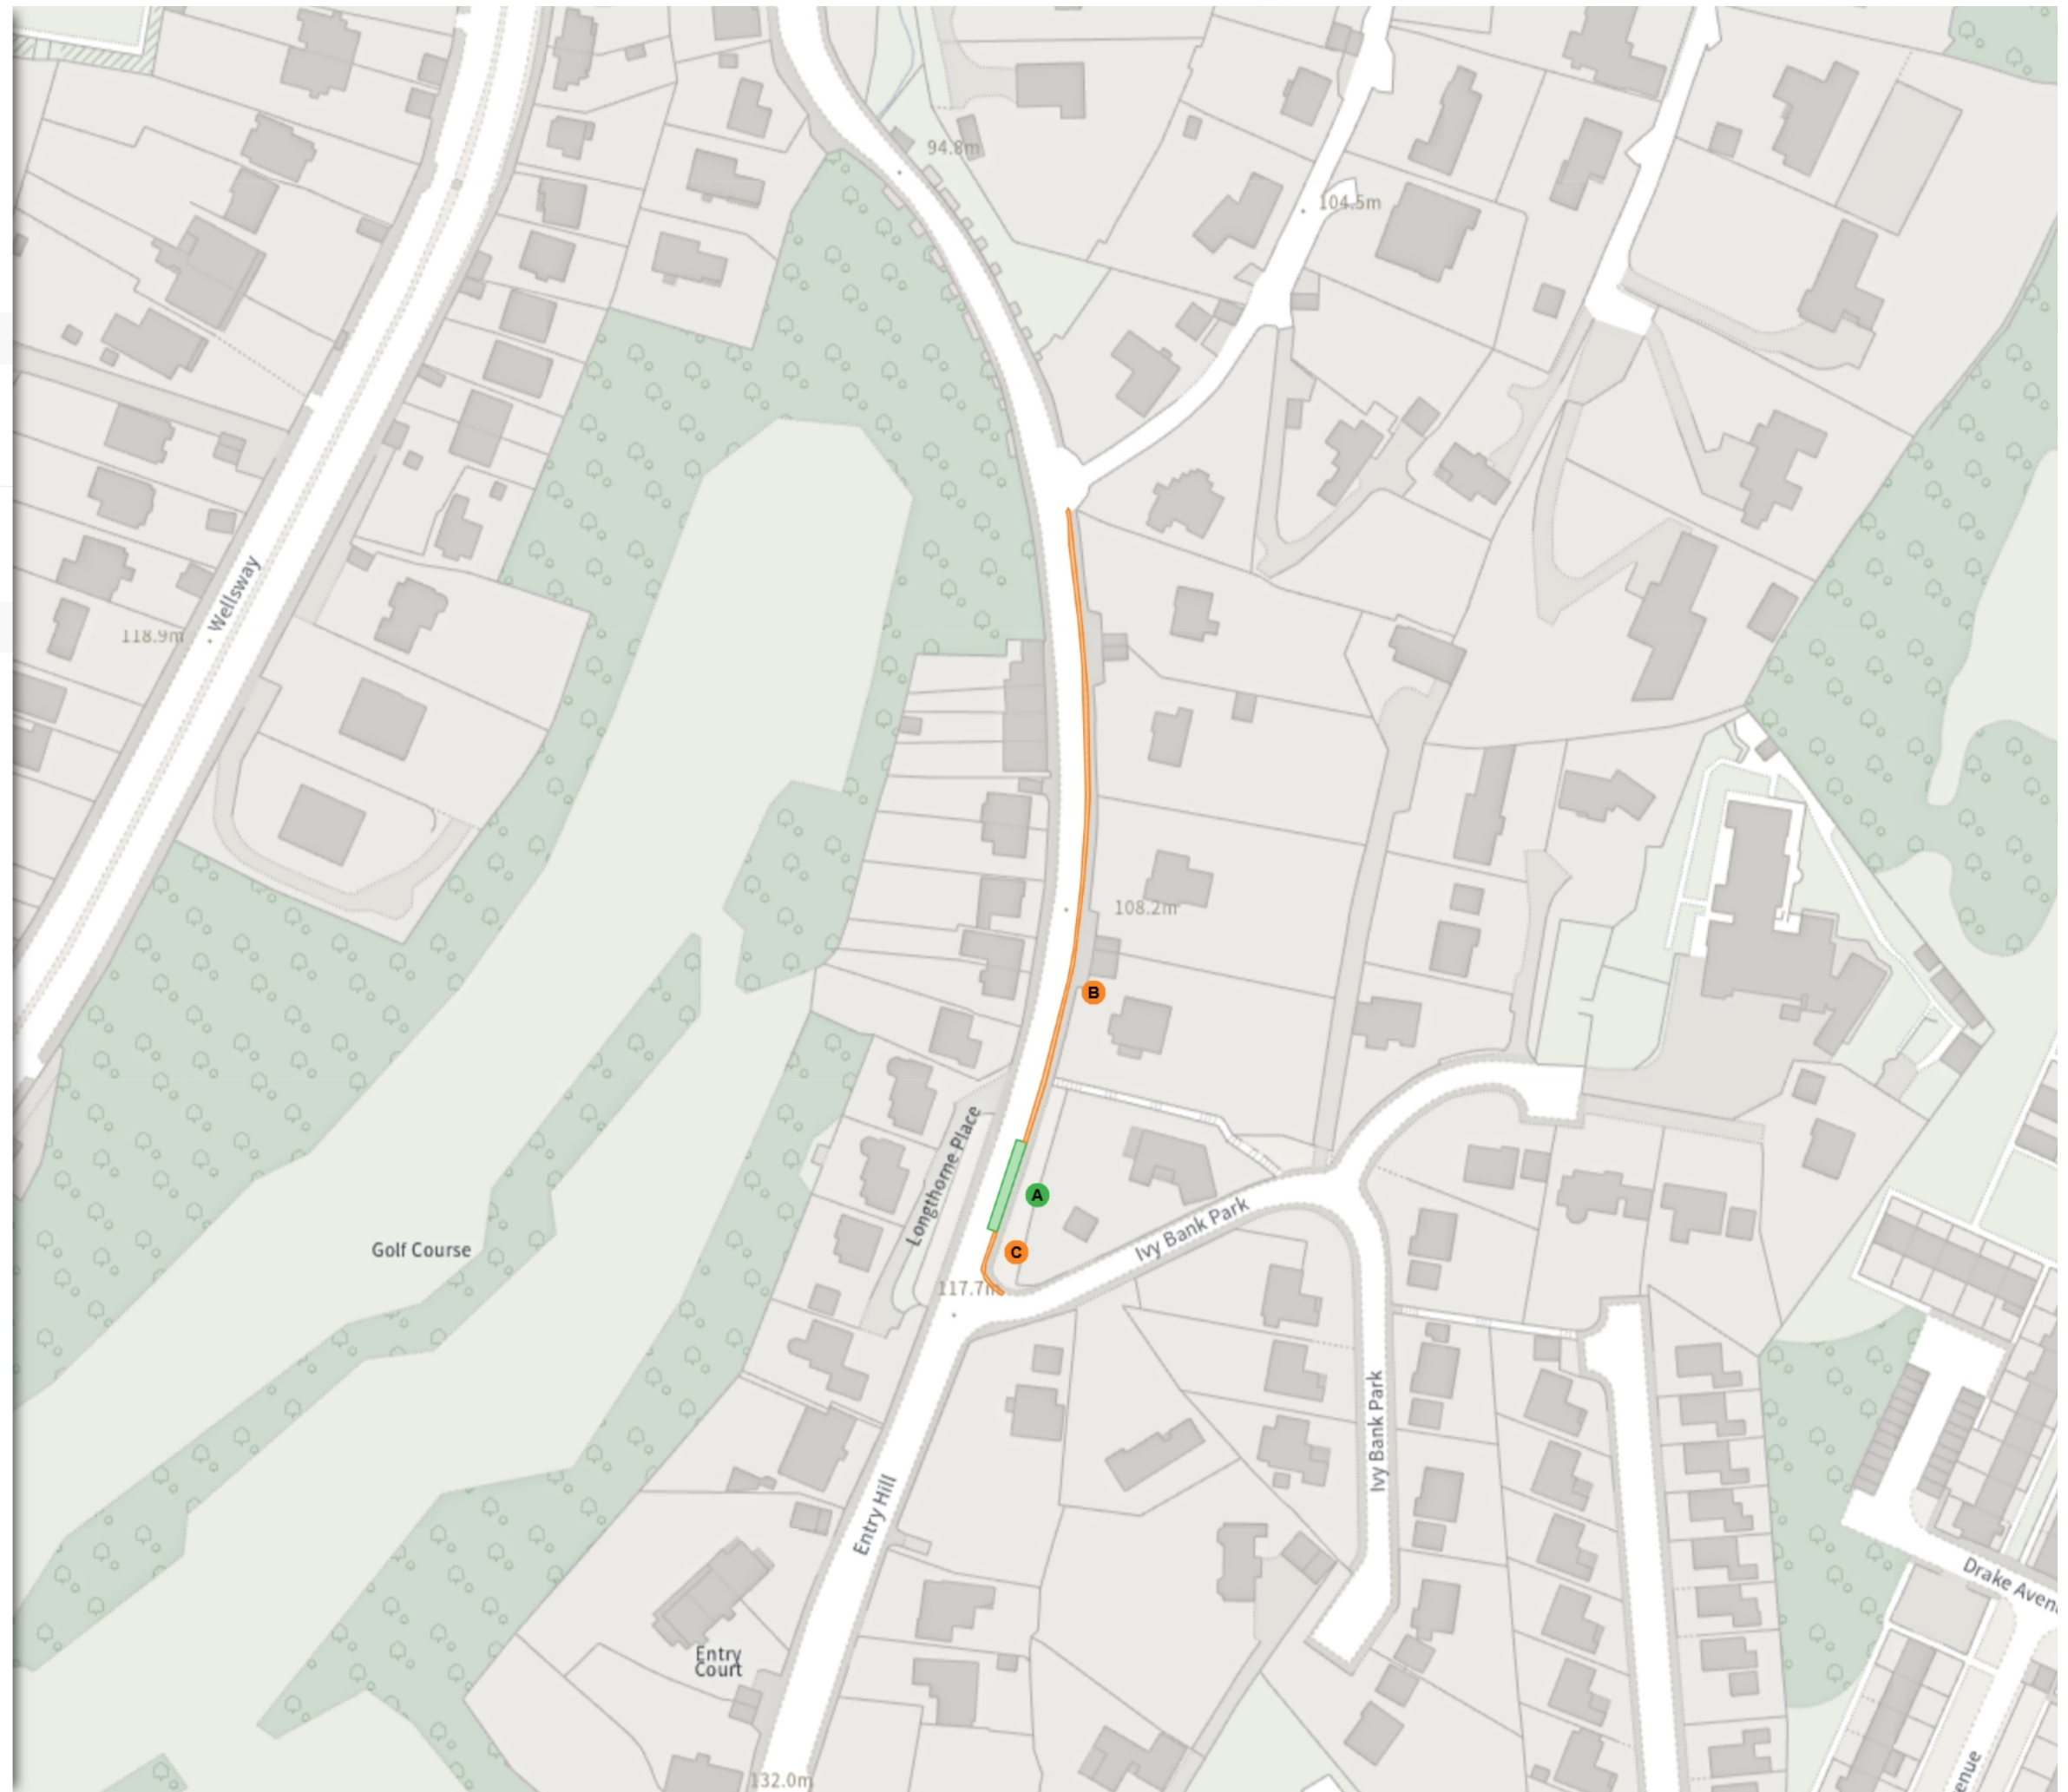

Map 10 of 12

ADDED

 No waiting at any time

 At all times

Scale: 1:1250 

NW 377602.597, 163233.644 SE 378036.205, 162851.813

© Crown copyright and database rights 2026 Ordnance Survey.
You are not permitted to copy, sub-license, distribute or sell any of this
data to third parties in any form. Licence number AC0000807498

(26-023) (Various Roads, South East Outer Area, Bath)
(Prohibition of Stopping Waiting Loading and Parking
Places) Order 2026

Map 11 of 12

ADDED

Free parking place

08:00-18:00 4h 1h

No waiting at any time

At all times

MODIFIED

No waiting at any time

At all times

Scale: 1:1250 0 20 40 60m

NW 374490.34, 163069.71 SE 374923.732, 162687.6

© Crown copyright and database rights 2026 Ordnance Survey.
You are not permitted to copy, sub-license, distribute or sell any of this
data to third parties in any form. Licence number AC0000807498