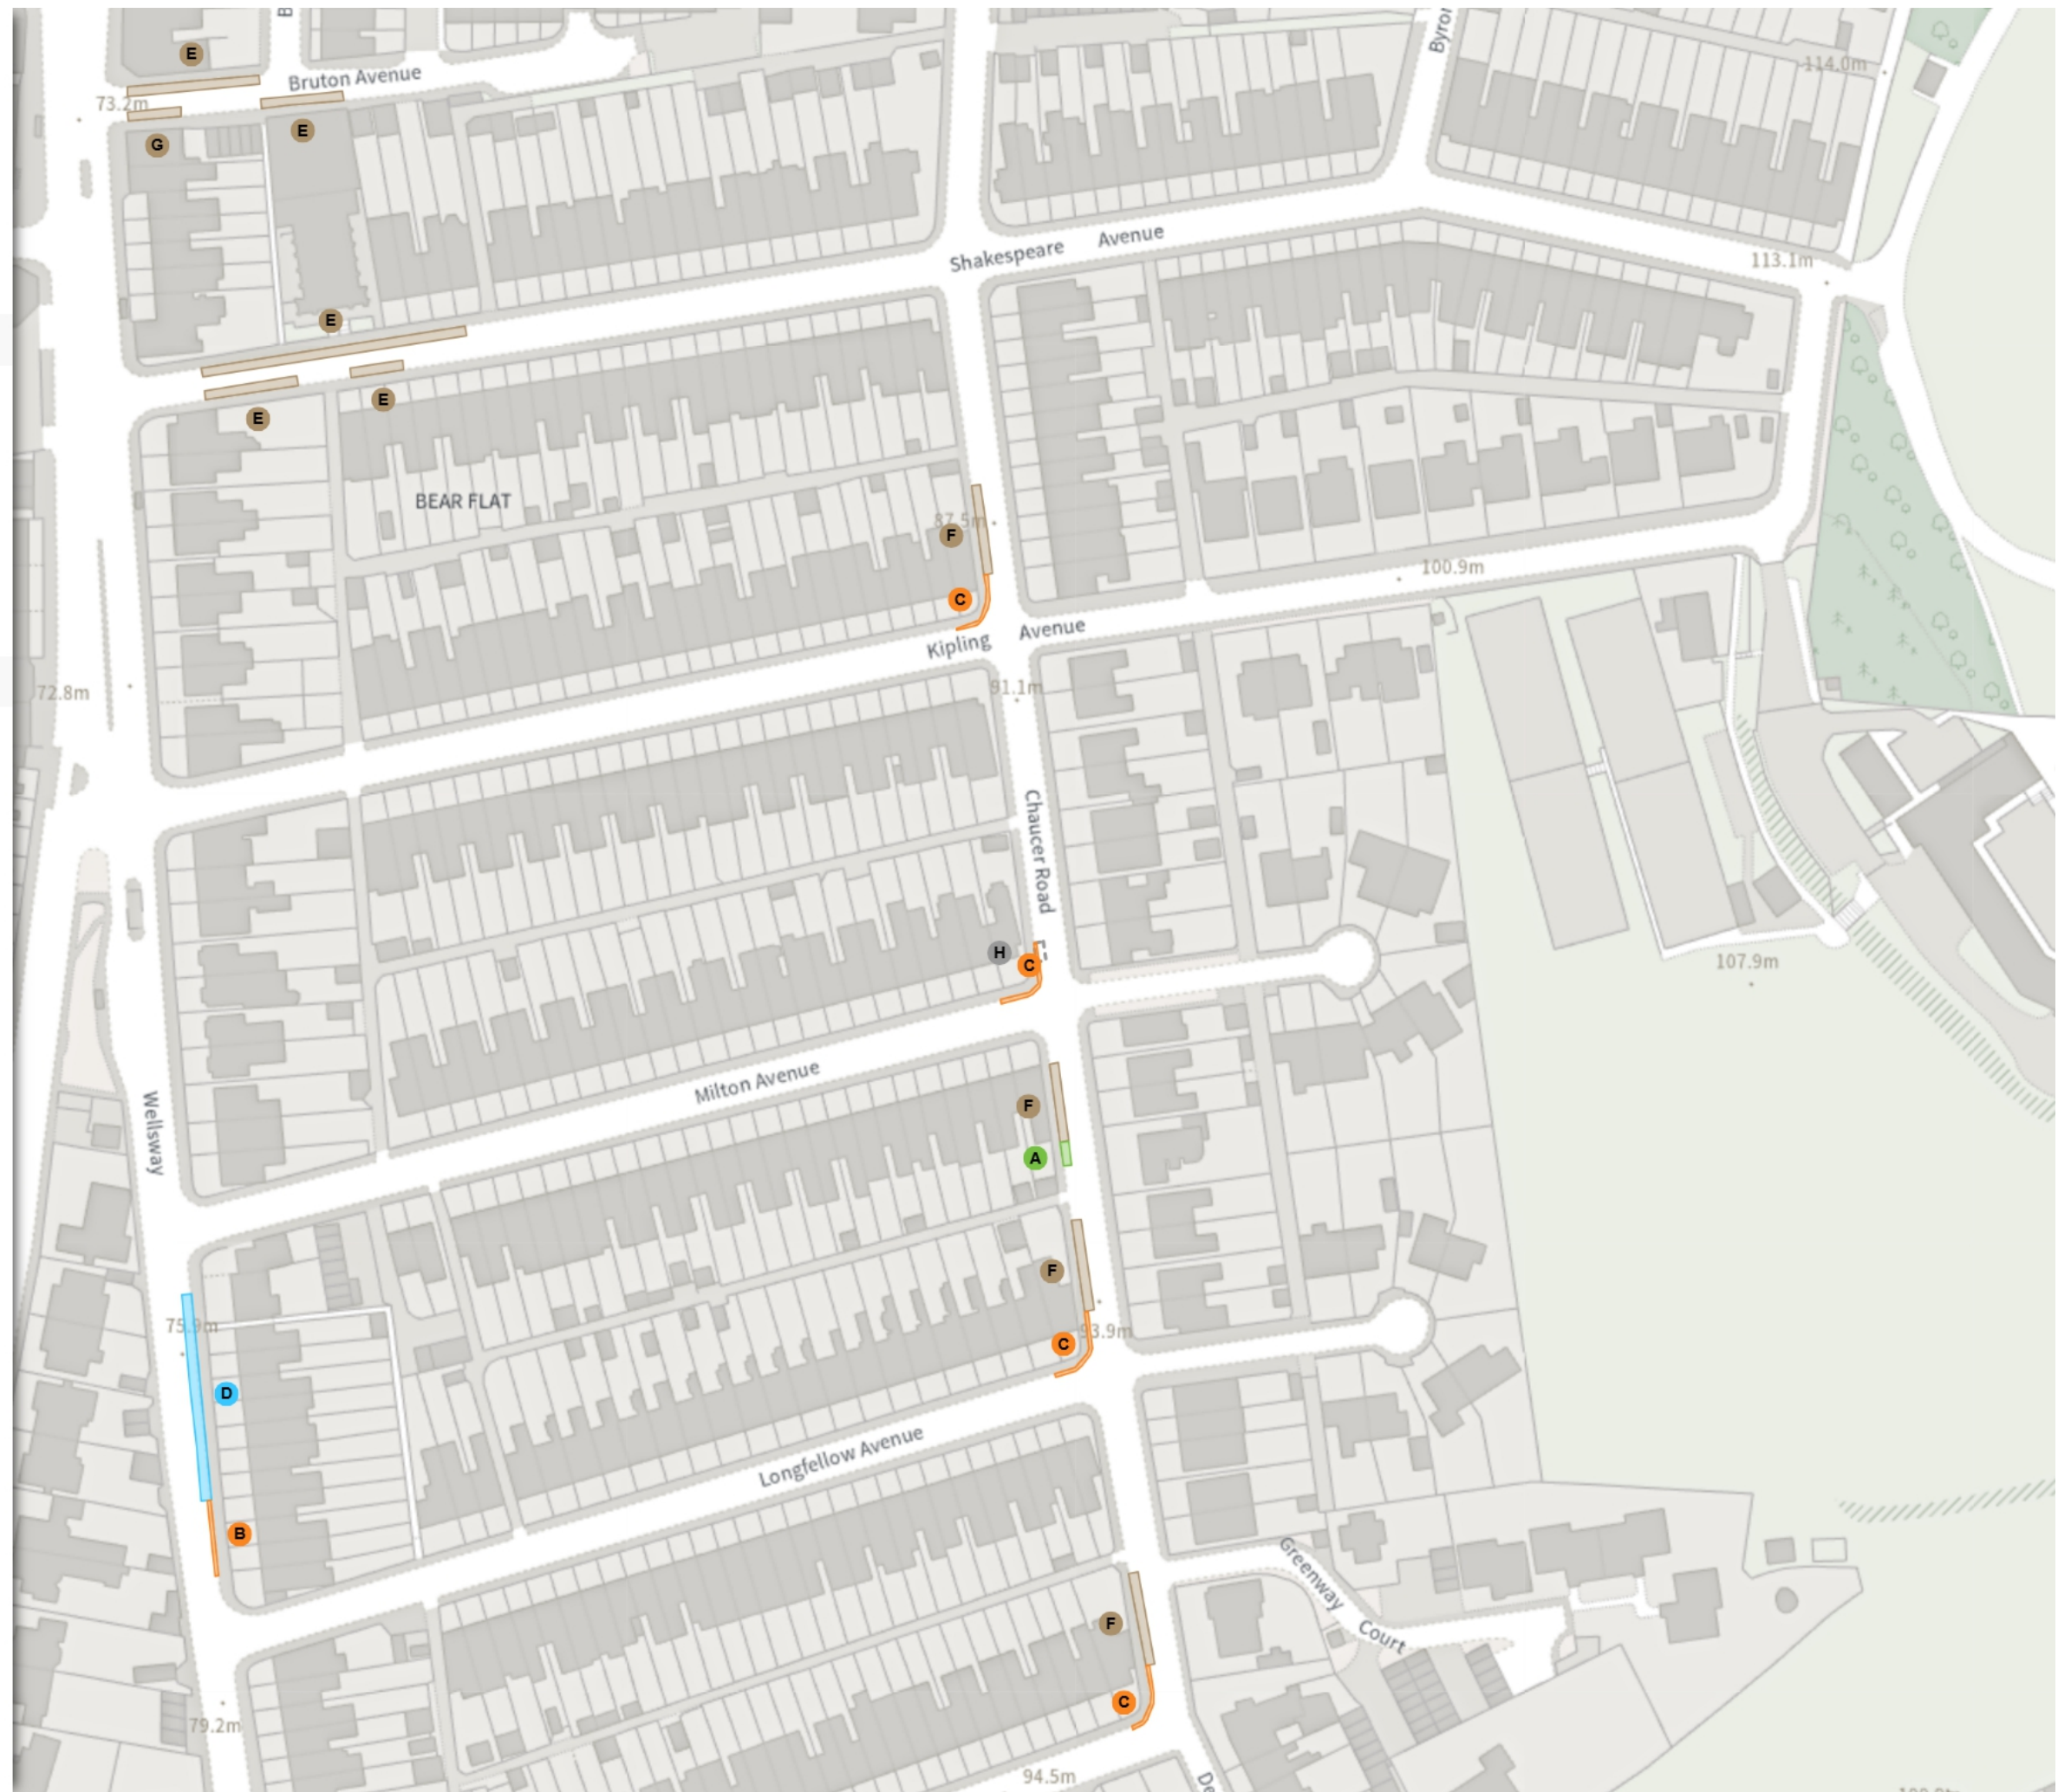

Shared

F Free parking place

Mon-Sat 08:00-18:00 2h 1h

F Permit holders parking place (Zone 18)

08:00-18:00

Scale: 1:1250 0 20 40 60m

NW 374573.046, 163962.074 SE 375006.368, 163580.037

© Crown copyright and database rights 2026 Ordnance Survey.
You are not permitted to copy, sub-license, distribute or sell any of this
data to third parties in any form. Licence number AC0000807498

(26-023) (Various Roads, South East Outer Area, Bath)
(Prohibition of Stopping Waiting Loading and Parking
Places) Order 2026

Map 7b of 12

MODIFIED

Shared

Free parking place

Mon-Sat	08:00-18:00	⊕ 4h	⊖ 4h
Mon-Sat	08:00-18:00	⊕ 4h	⊖ 1h

Permit holders parking place (Zone 18)

08:00-18:00

REMOVED

Bicycle hangar parking place

At all times

Scale: 1:1250 0 20 40 60m

NW 374573.046, 163962.074 SE 375006.368, 163580.037

© Crown copyright and database rights 2026 Ordnance Survey.
You are not permitted to copy, sub-license, distribute or sell any of this
data to third parties in any form. Licence number AC0000807498