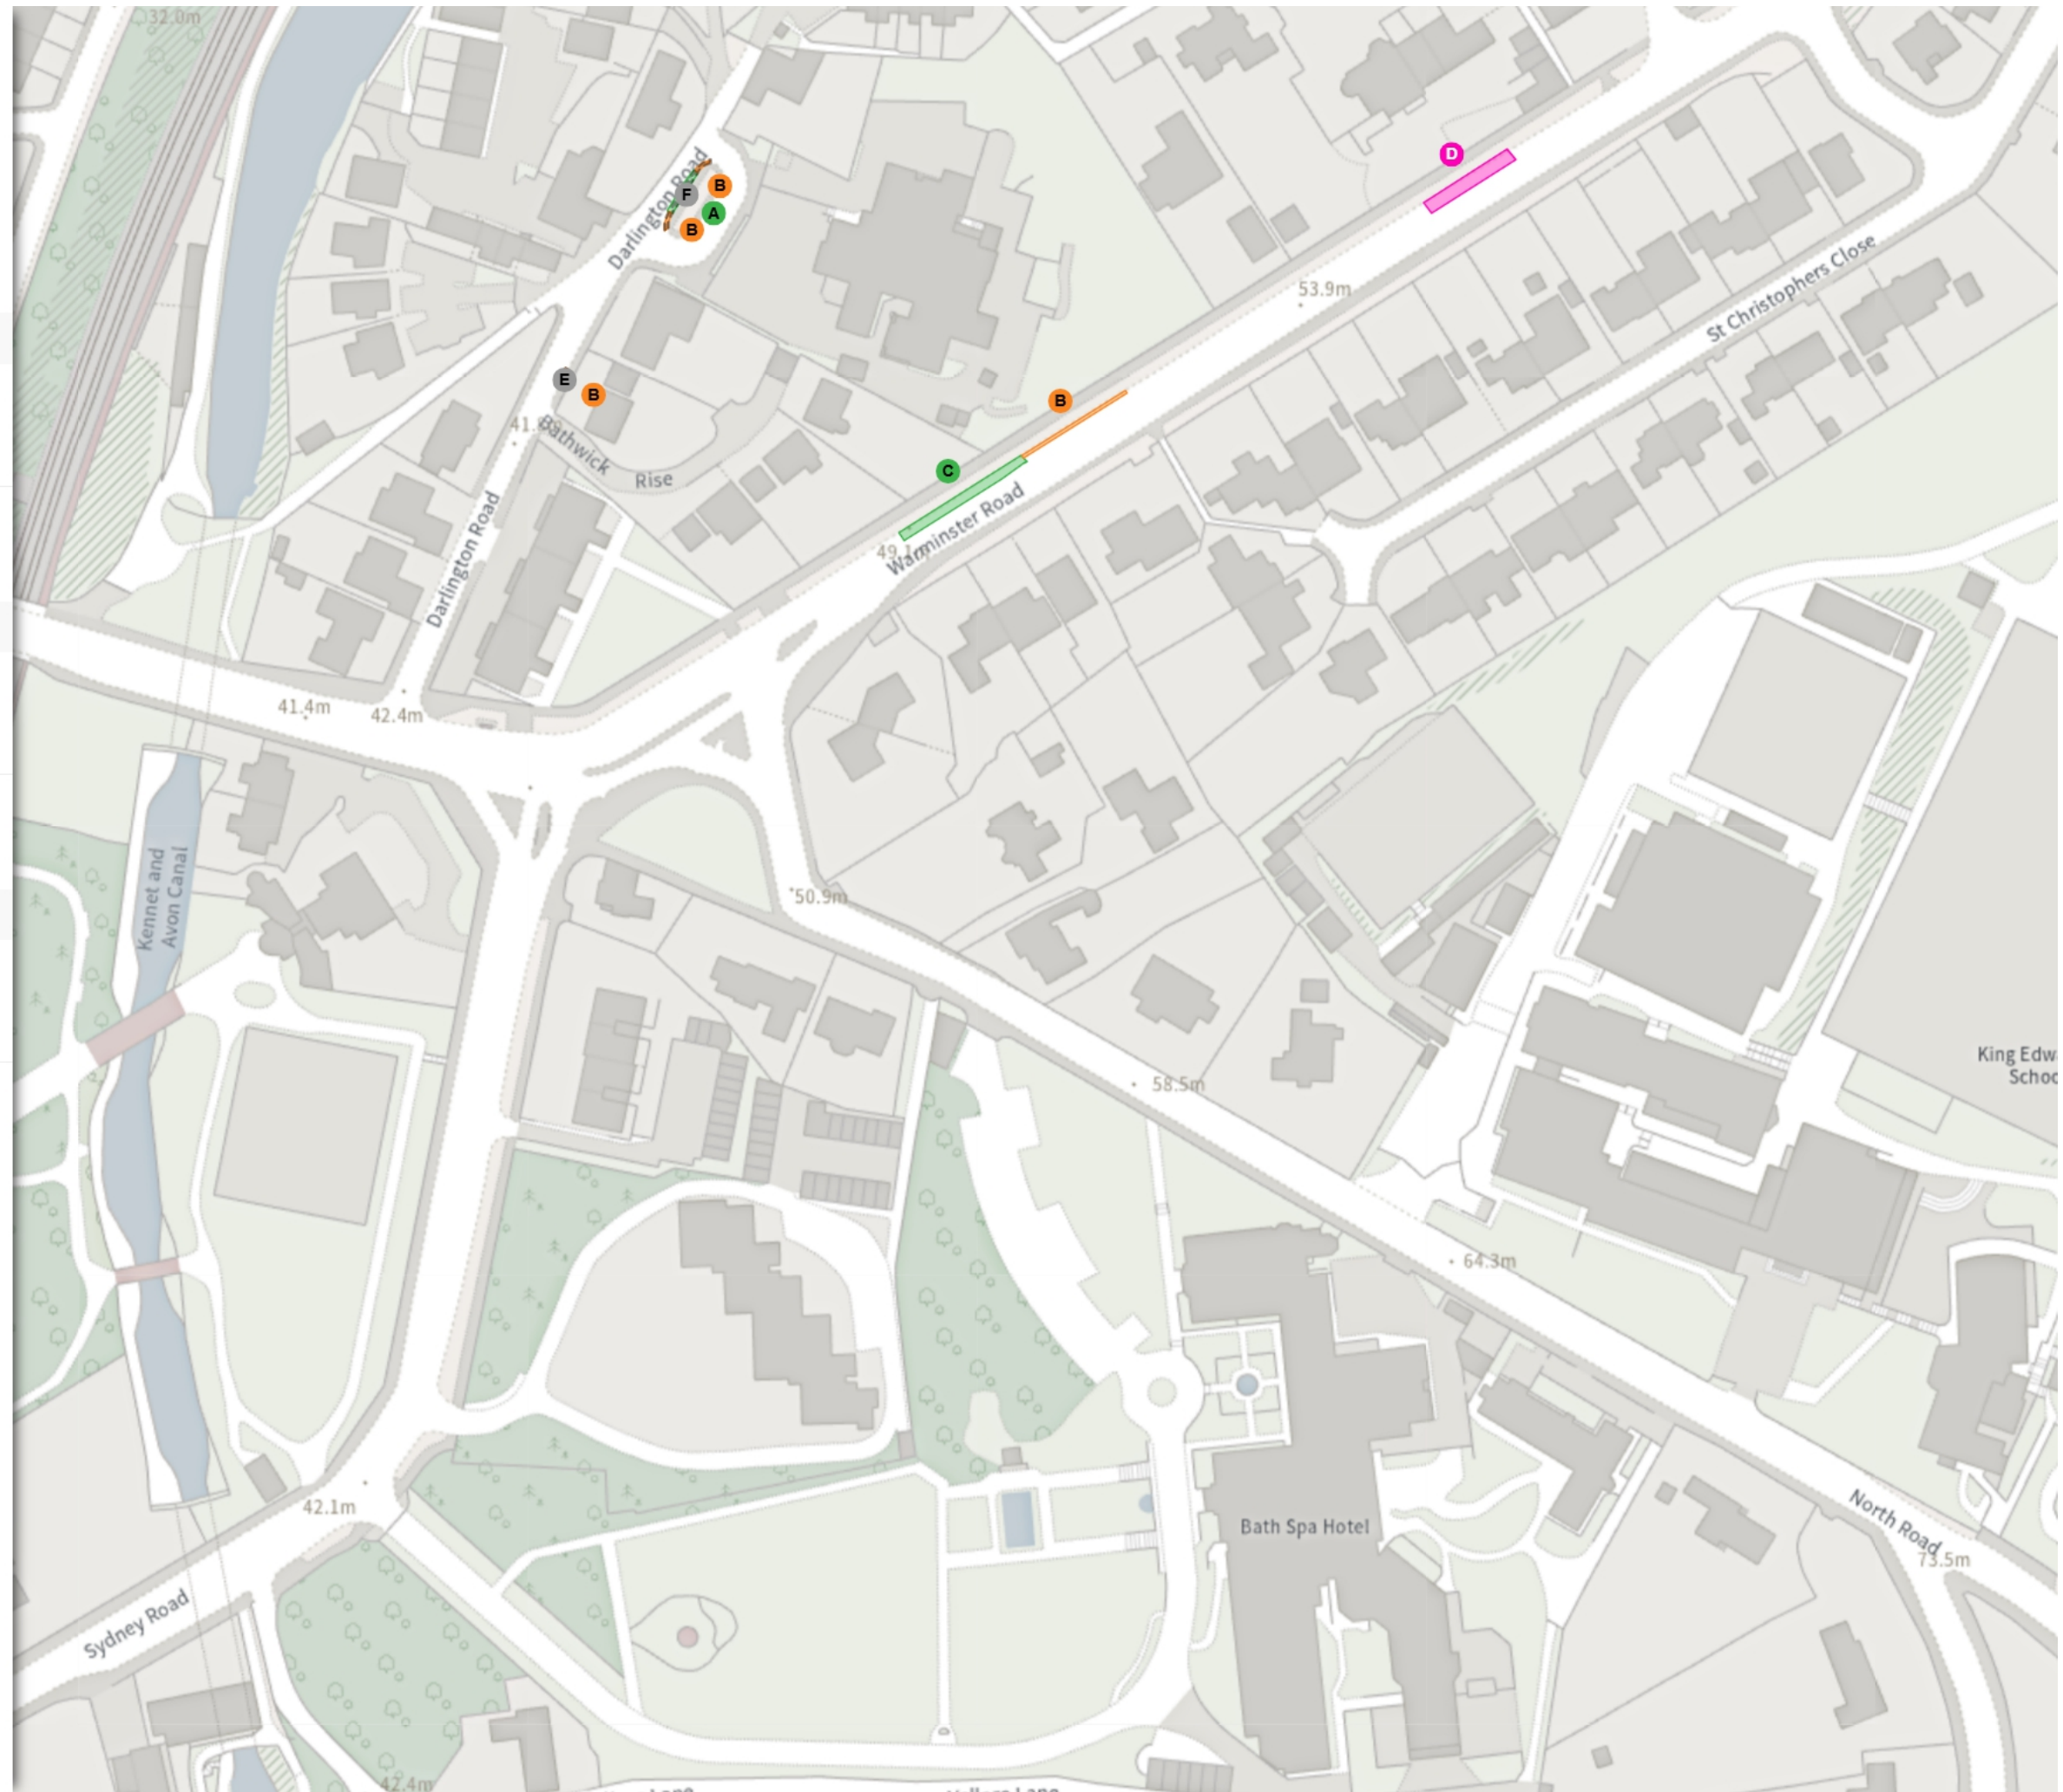

Static Order Guide

Map page indicator

Shows current map number against total and indicates if the legend is split over multiple pages eg. 2a, 2b, 2c

Change type

Indicates whether restrictions have been Added, Modified or Removed

(26-023) (Various Roads, South East Outer Area, Bath)
(Prohibition of Stopping Waiting Loading and Parking
Places) Order 2026

Map 2 of 12

ADDED

Shared

Free parking place

08:00-18:00 4h 1h
08:00-18:00 4h 1h