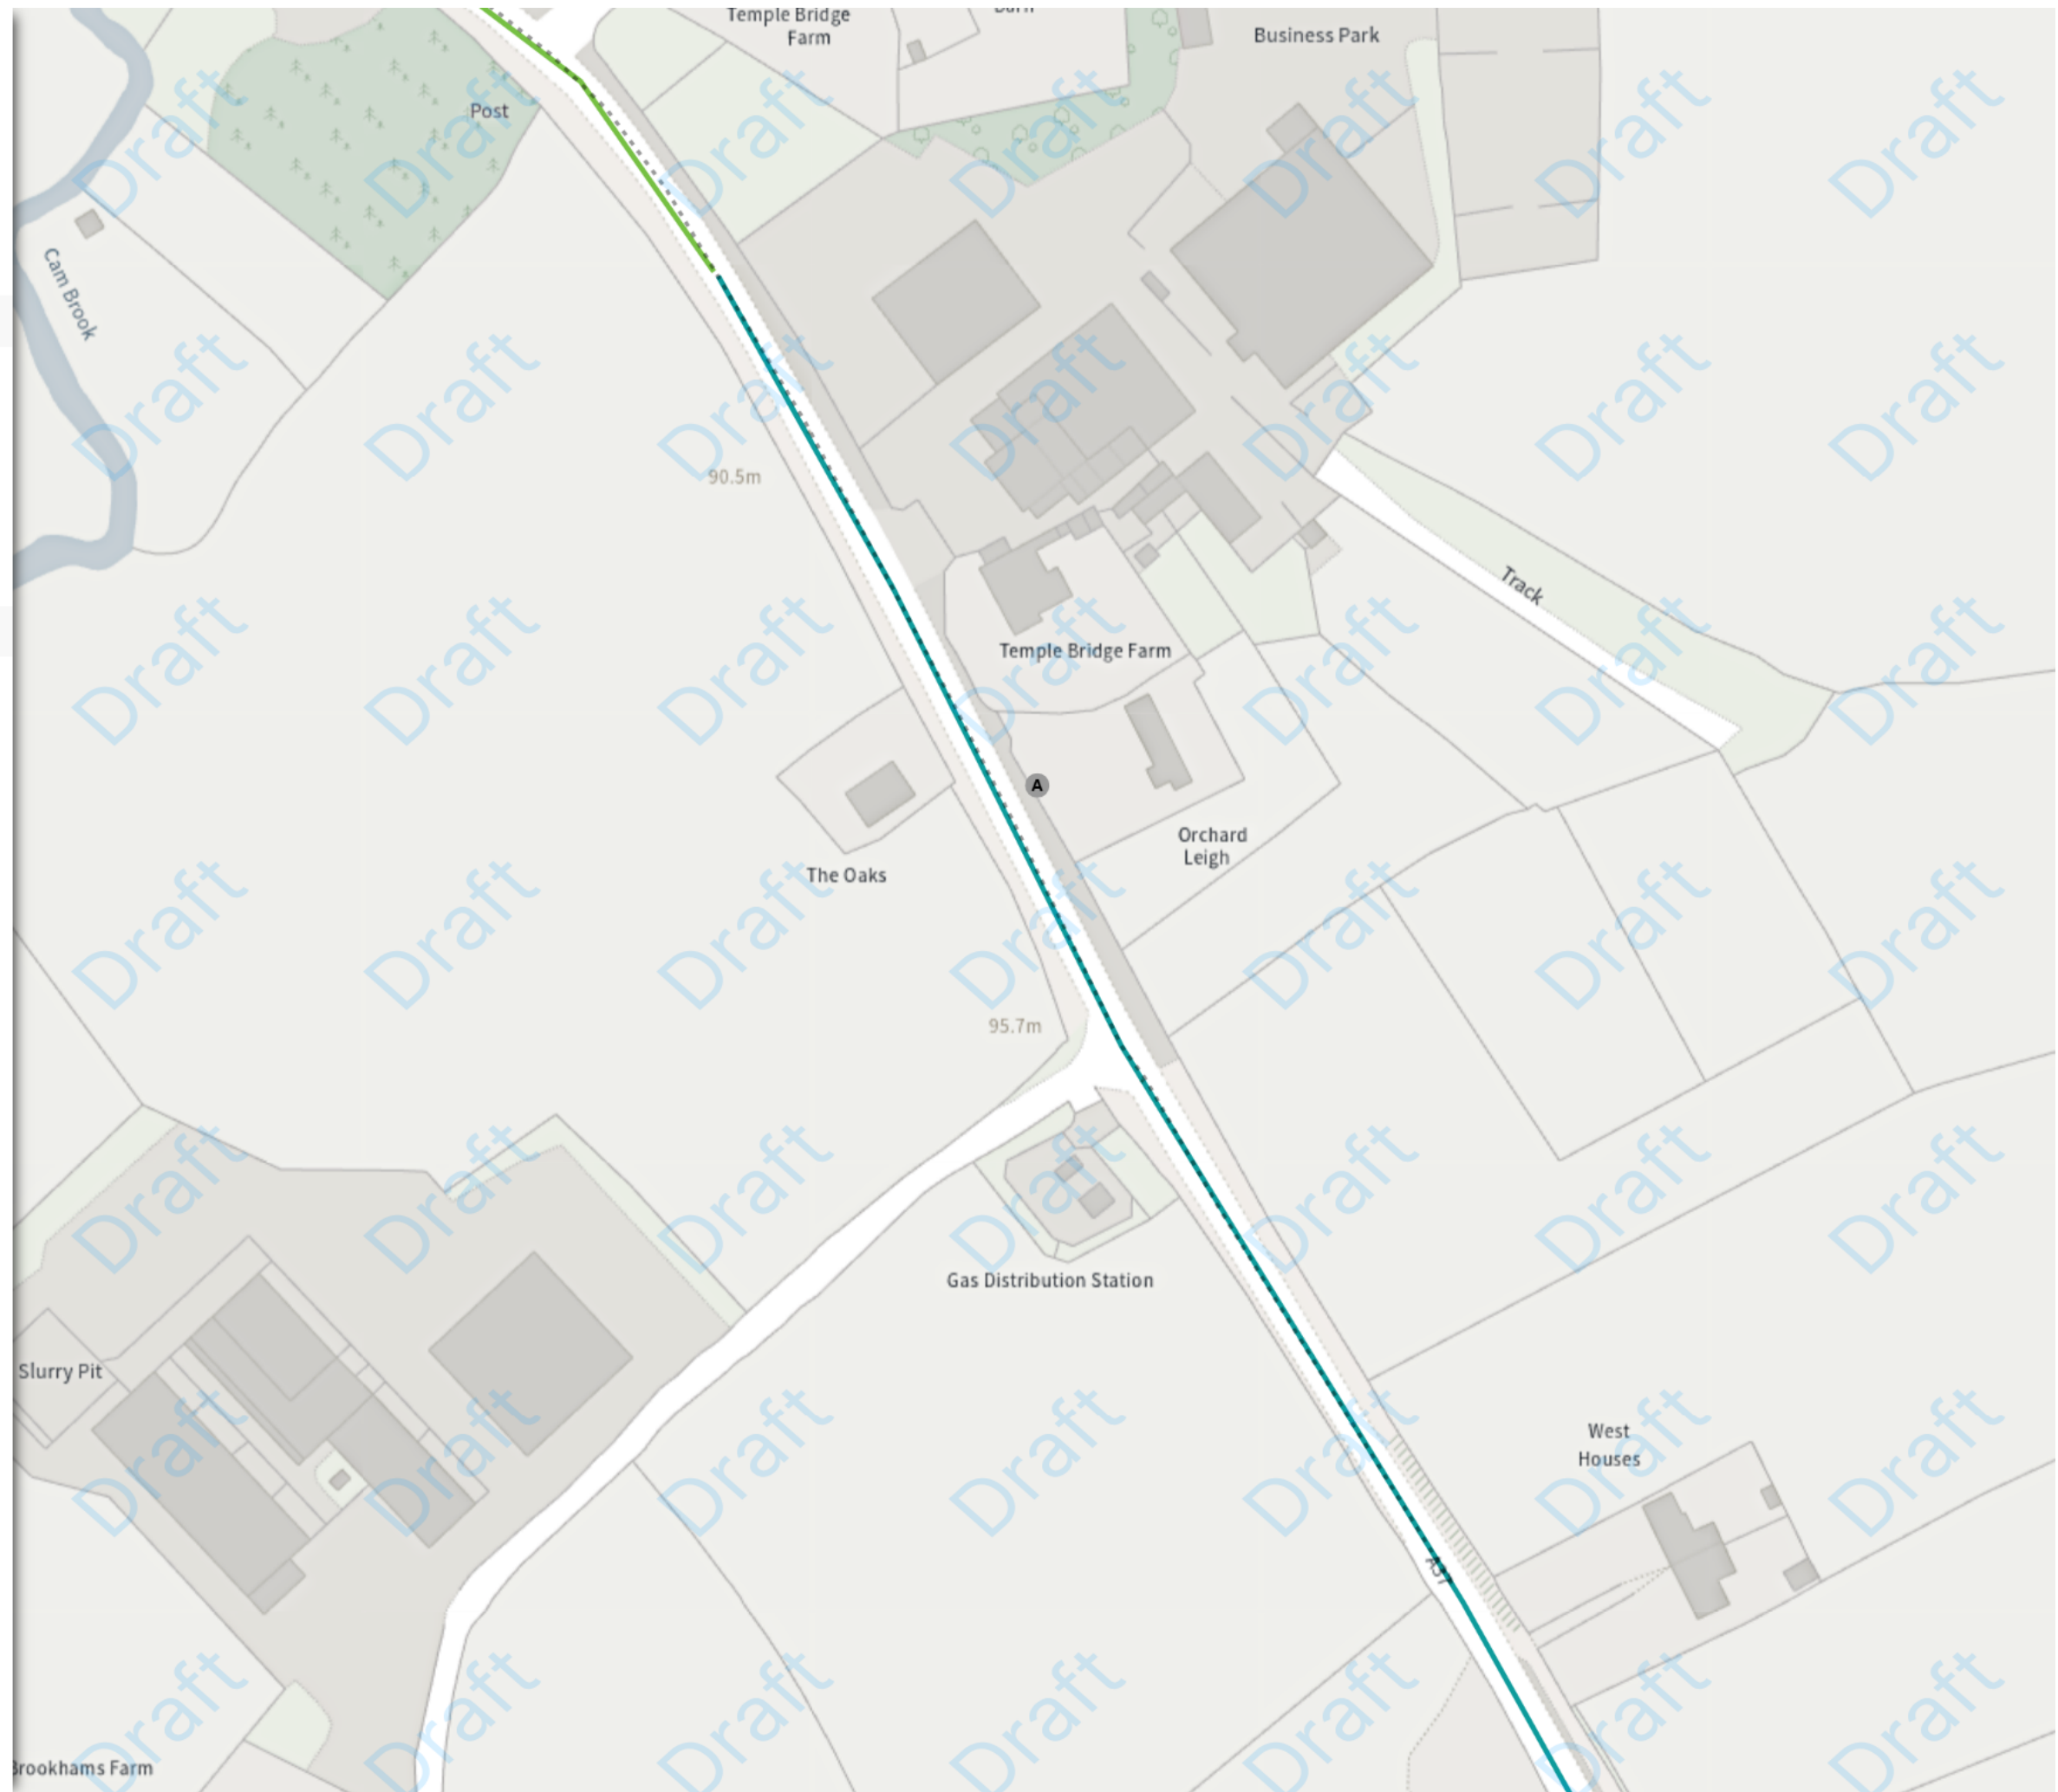

Moving Order Guide

Map page indicator

Shows current map number against total and indicates if the legend is split over multiple pages eg. 2a, 2b, 2c

Change type

Indicates whether restrictions have been Added, Modified or Removed

Coloured spots

Restrictions with different attributes are marked with a lettered spot

Turn directions

Prohibited and prescribed turns start from the spot and end at the arrow to indicate the direction of travel

Speed limit (50 mph)

All day

Scale: 1:1250 0 20 40 60m

NW 362535.907, 157340.998 SE 362968.903, 156957.444

© Crown copyright and database rights 2026 Ordnance Survey.
You are not permitted to copy, sub-license, distribute or sell any of this data to third parties in any form. Licence number AC0000807498

Map 6 of 6

MODIFIED

Speed limit (30 mph)

All day

Scale: 1:1250 0 20 40 60m

NW 362331.197, 158606.359 SE 362764.07, 158222.881

© Crown copyright and database rights 2026 Ordnance Survey.
You are not permitted to copy, sub-license, distribute or sell any of this
data to third parties in any form. Licence number AC0000807498