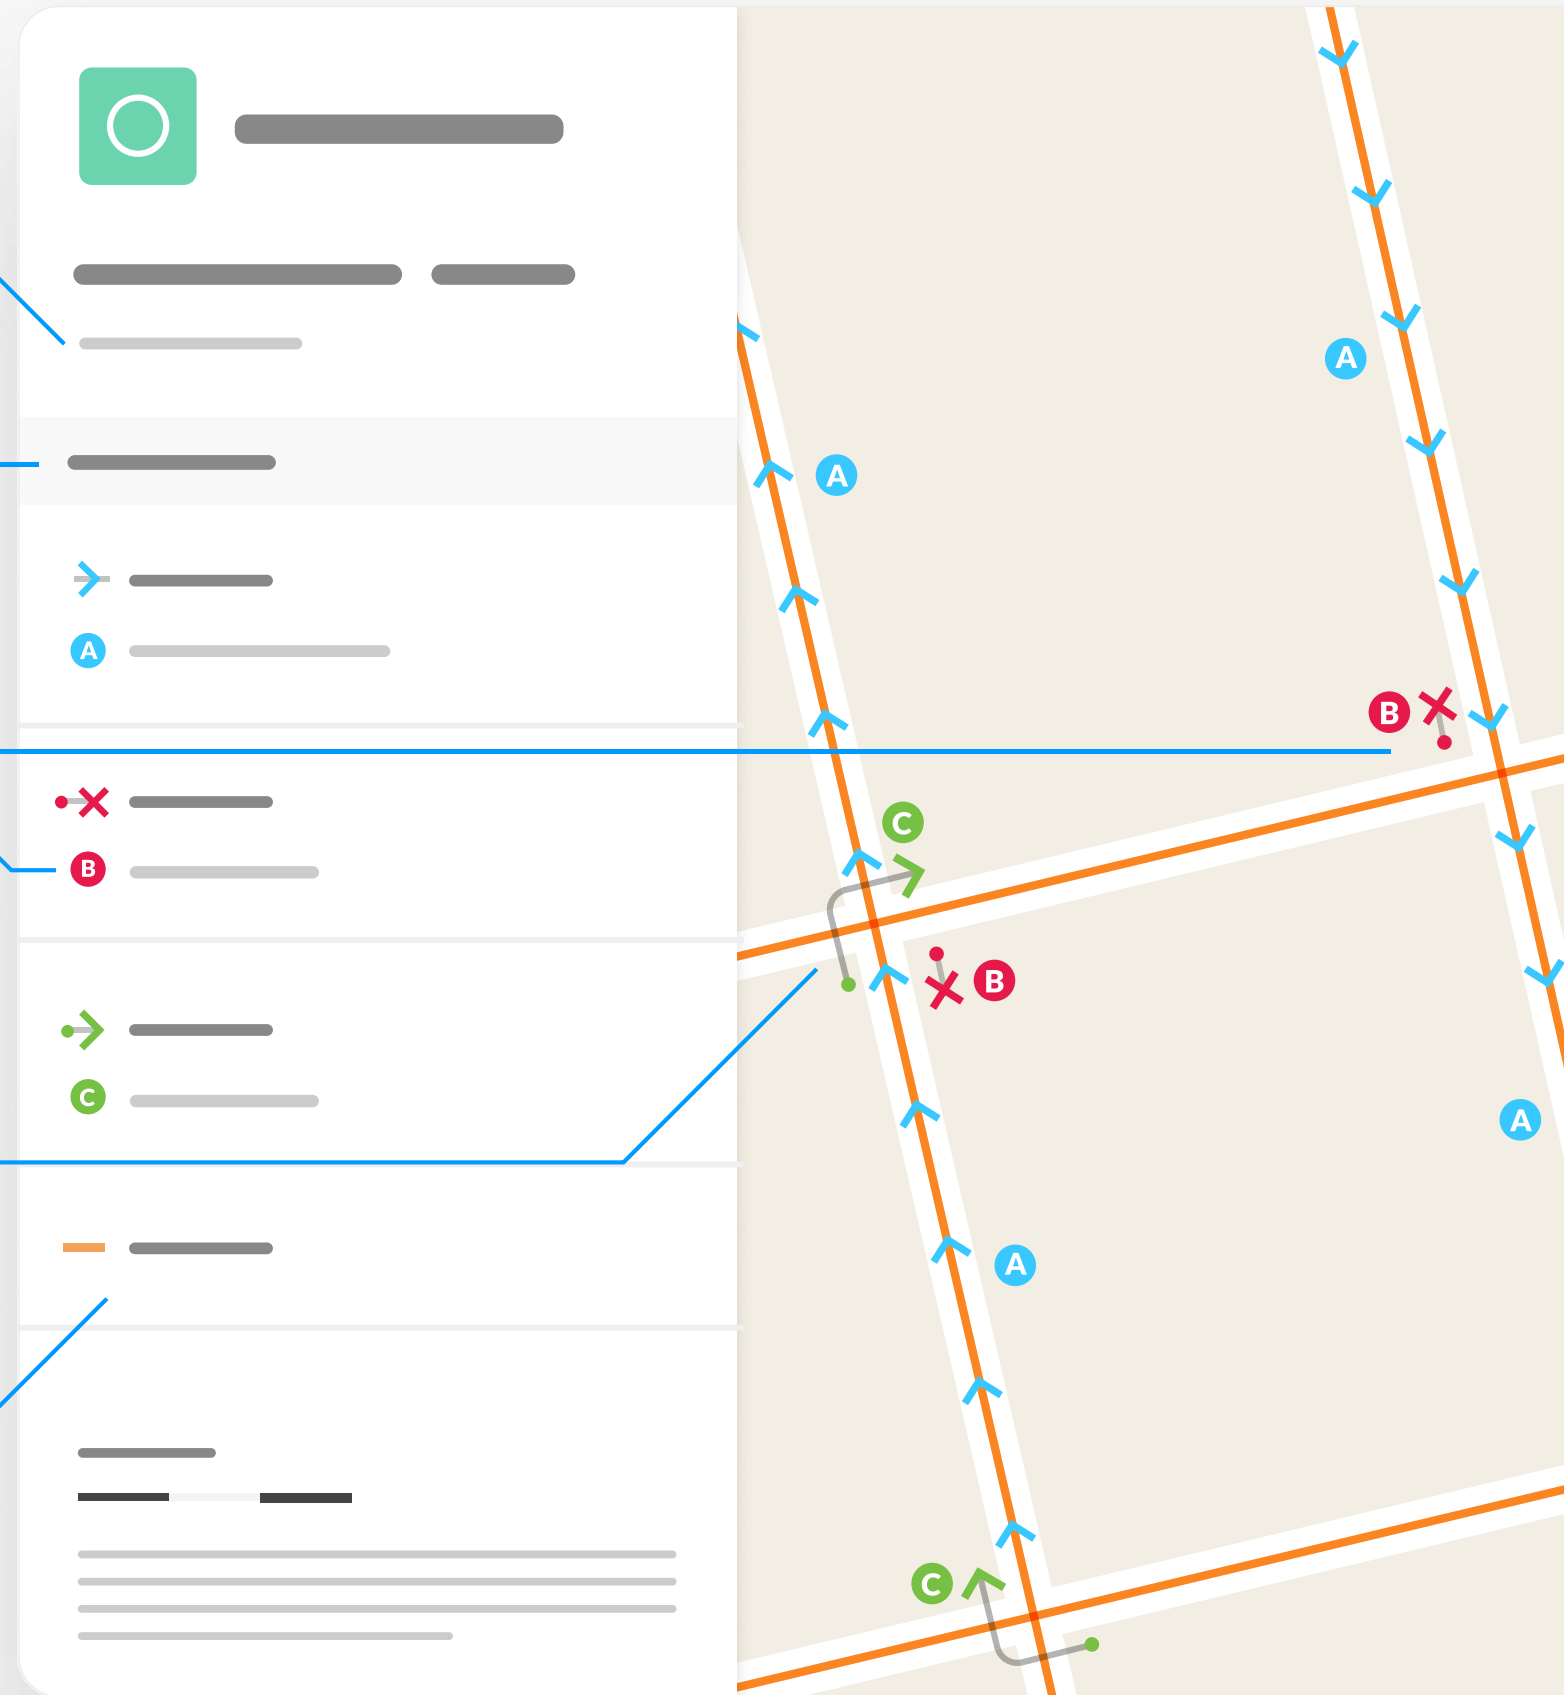

Moving Order Guide

Map page indicator

Shows current map number against total and indicates if the legend is split over multiple pages eg. 2a, 2b, 2c

Change type

Indicates whether restrictions have been Added, Modified or Removed

Coloured spots

Restrictions with different attributes are marked with a lettered spot

Turn directions

Prohibited and prescribed turns start from the spot and end at the arrow to indicate the direction of travel

Restriction durations

Where no hours are specified the restriction applies at all times