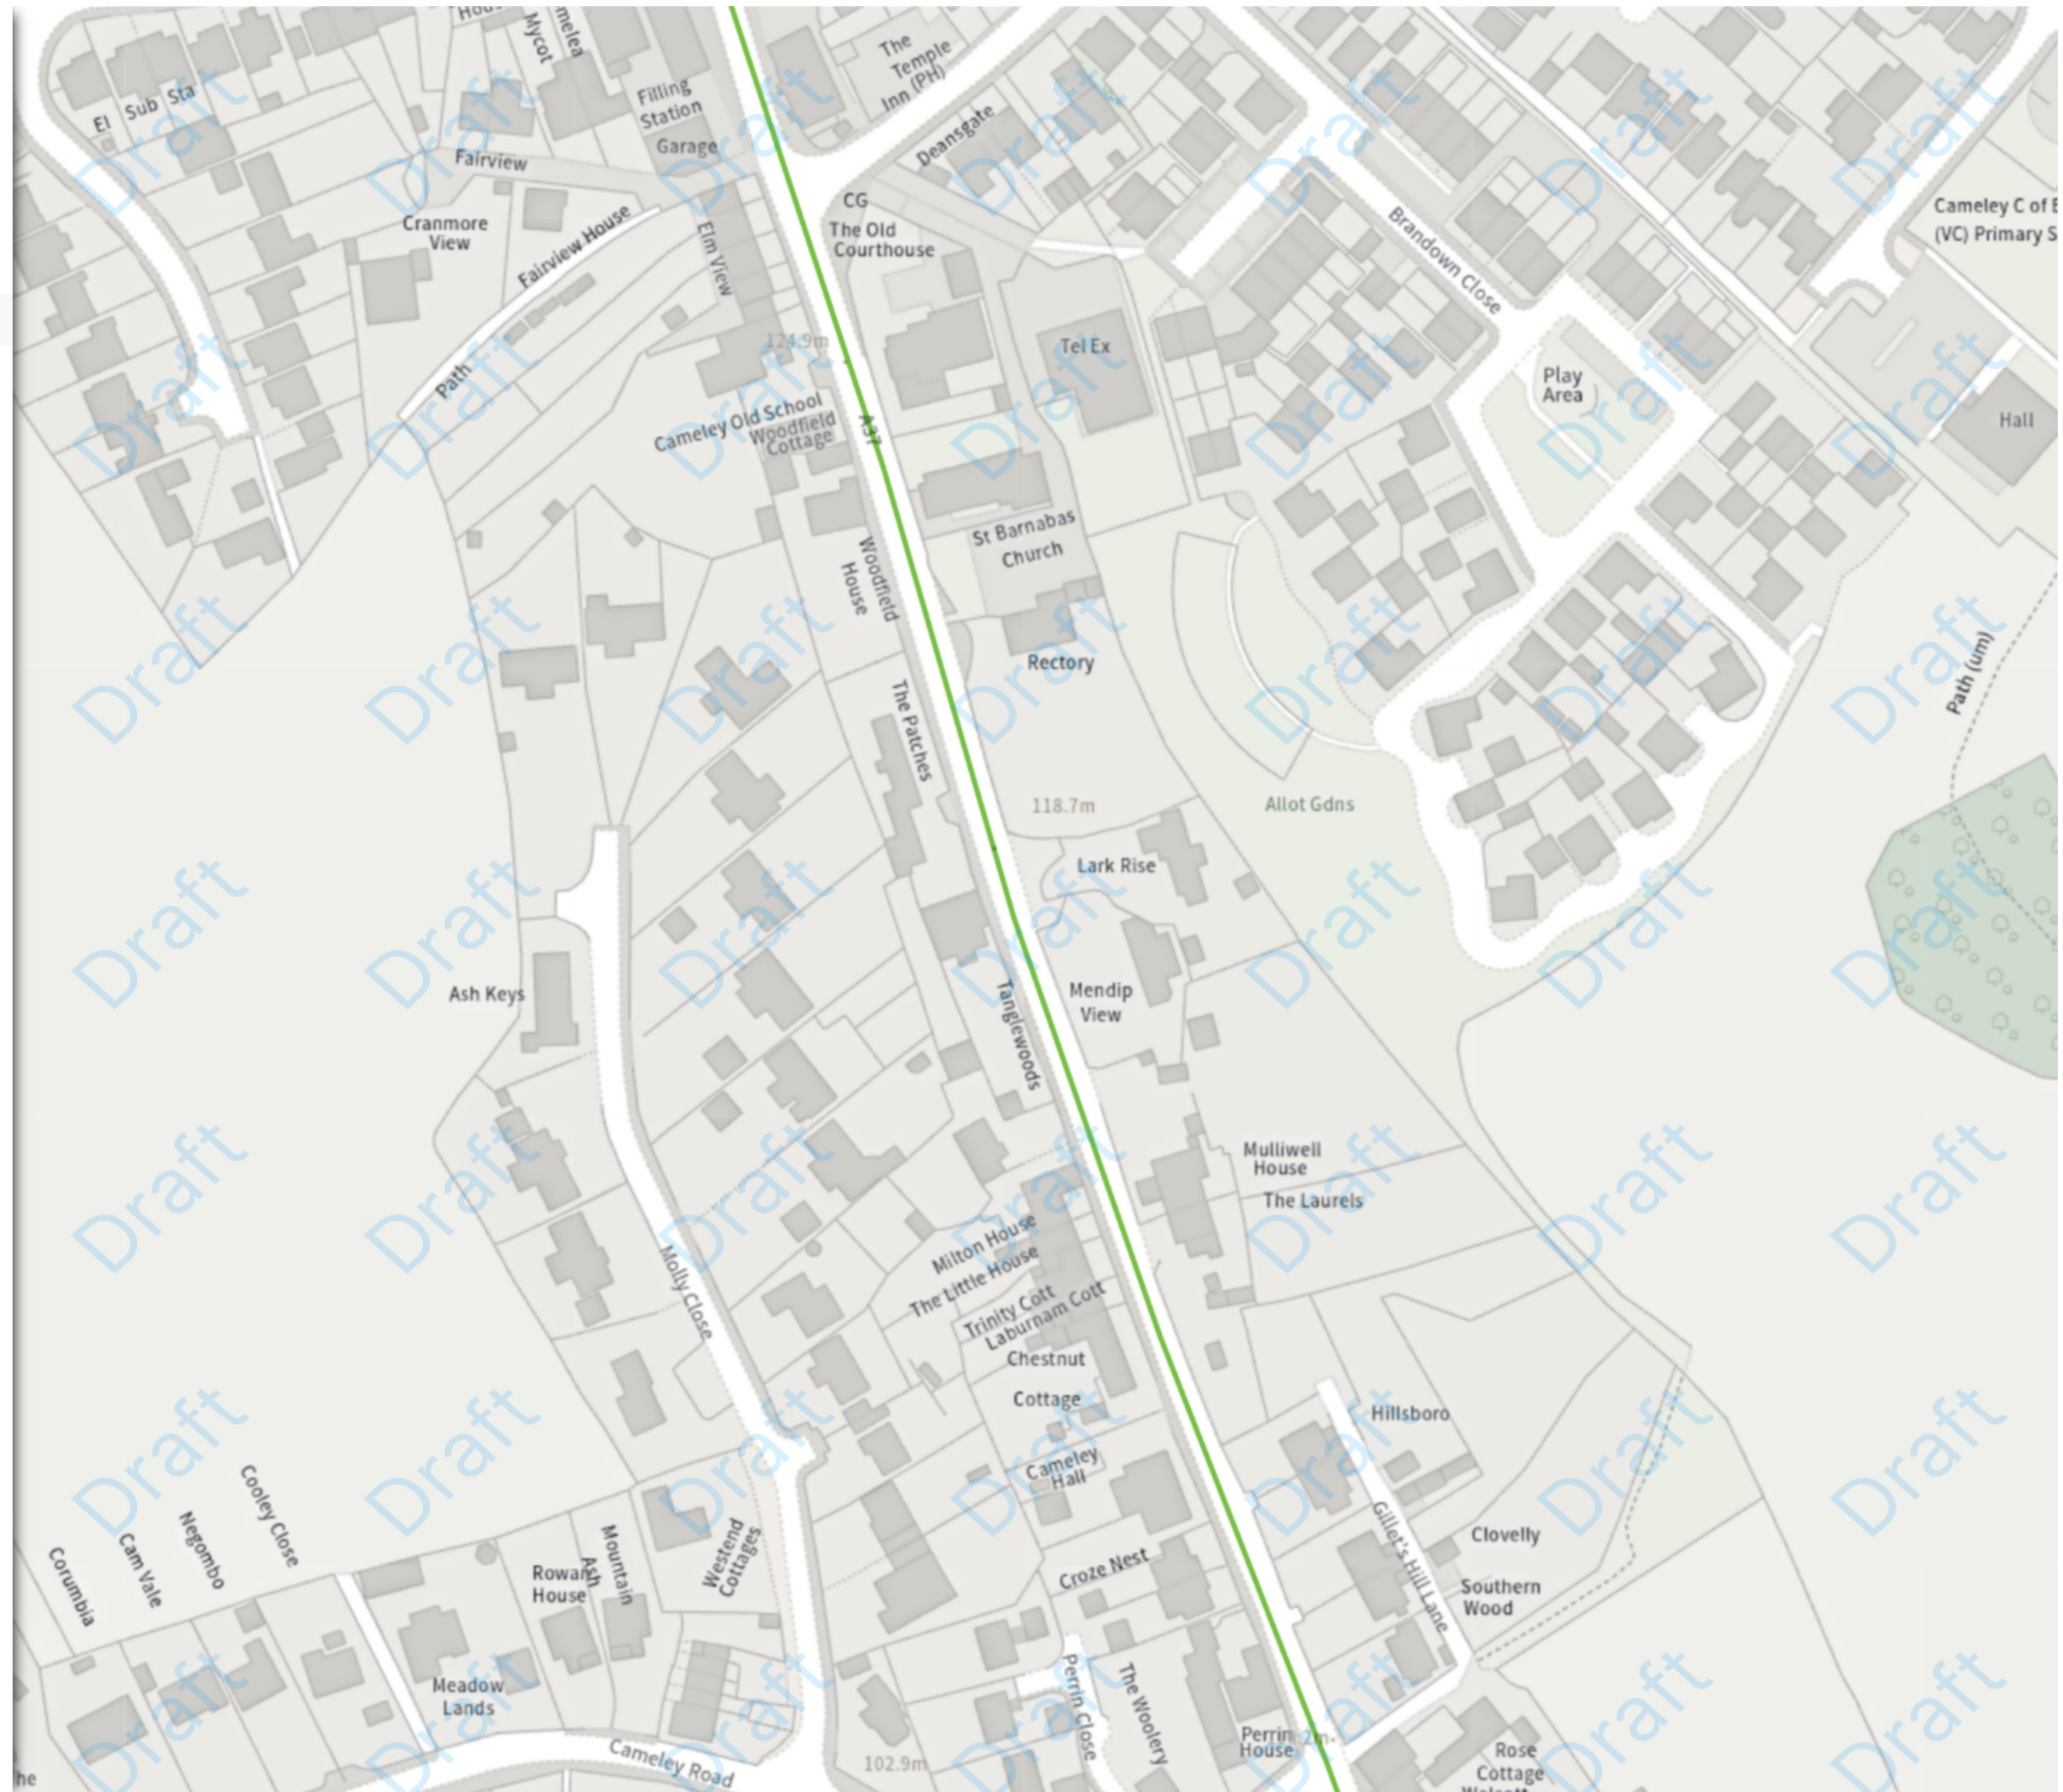

(25-066) (Various Roads, Temple Cloud) (30 M.P.H
/ 40 M.P.H Speed Limit) Order 2026

Map 2 of 6

MODIFIED

Speed limit (30 mph)

All day

Scale: 1:1250 0 20 40 60m

NW 362018.09, 158098.815 SE 362450.983, 157715.273

© Crown copyright and database rights 2026 Ordnance Survey.
You are not permitted to copy, sub-license, distribute or sell any of this
data to third parties in any form. Licence number AC0000807498