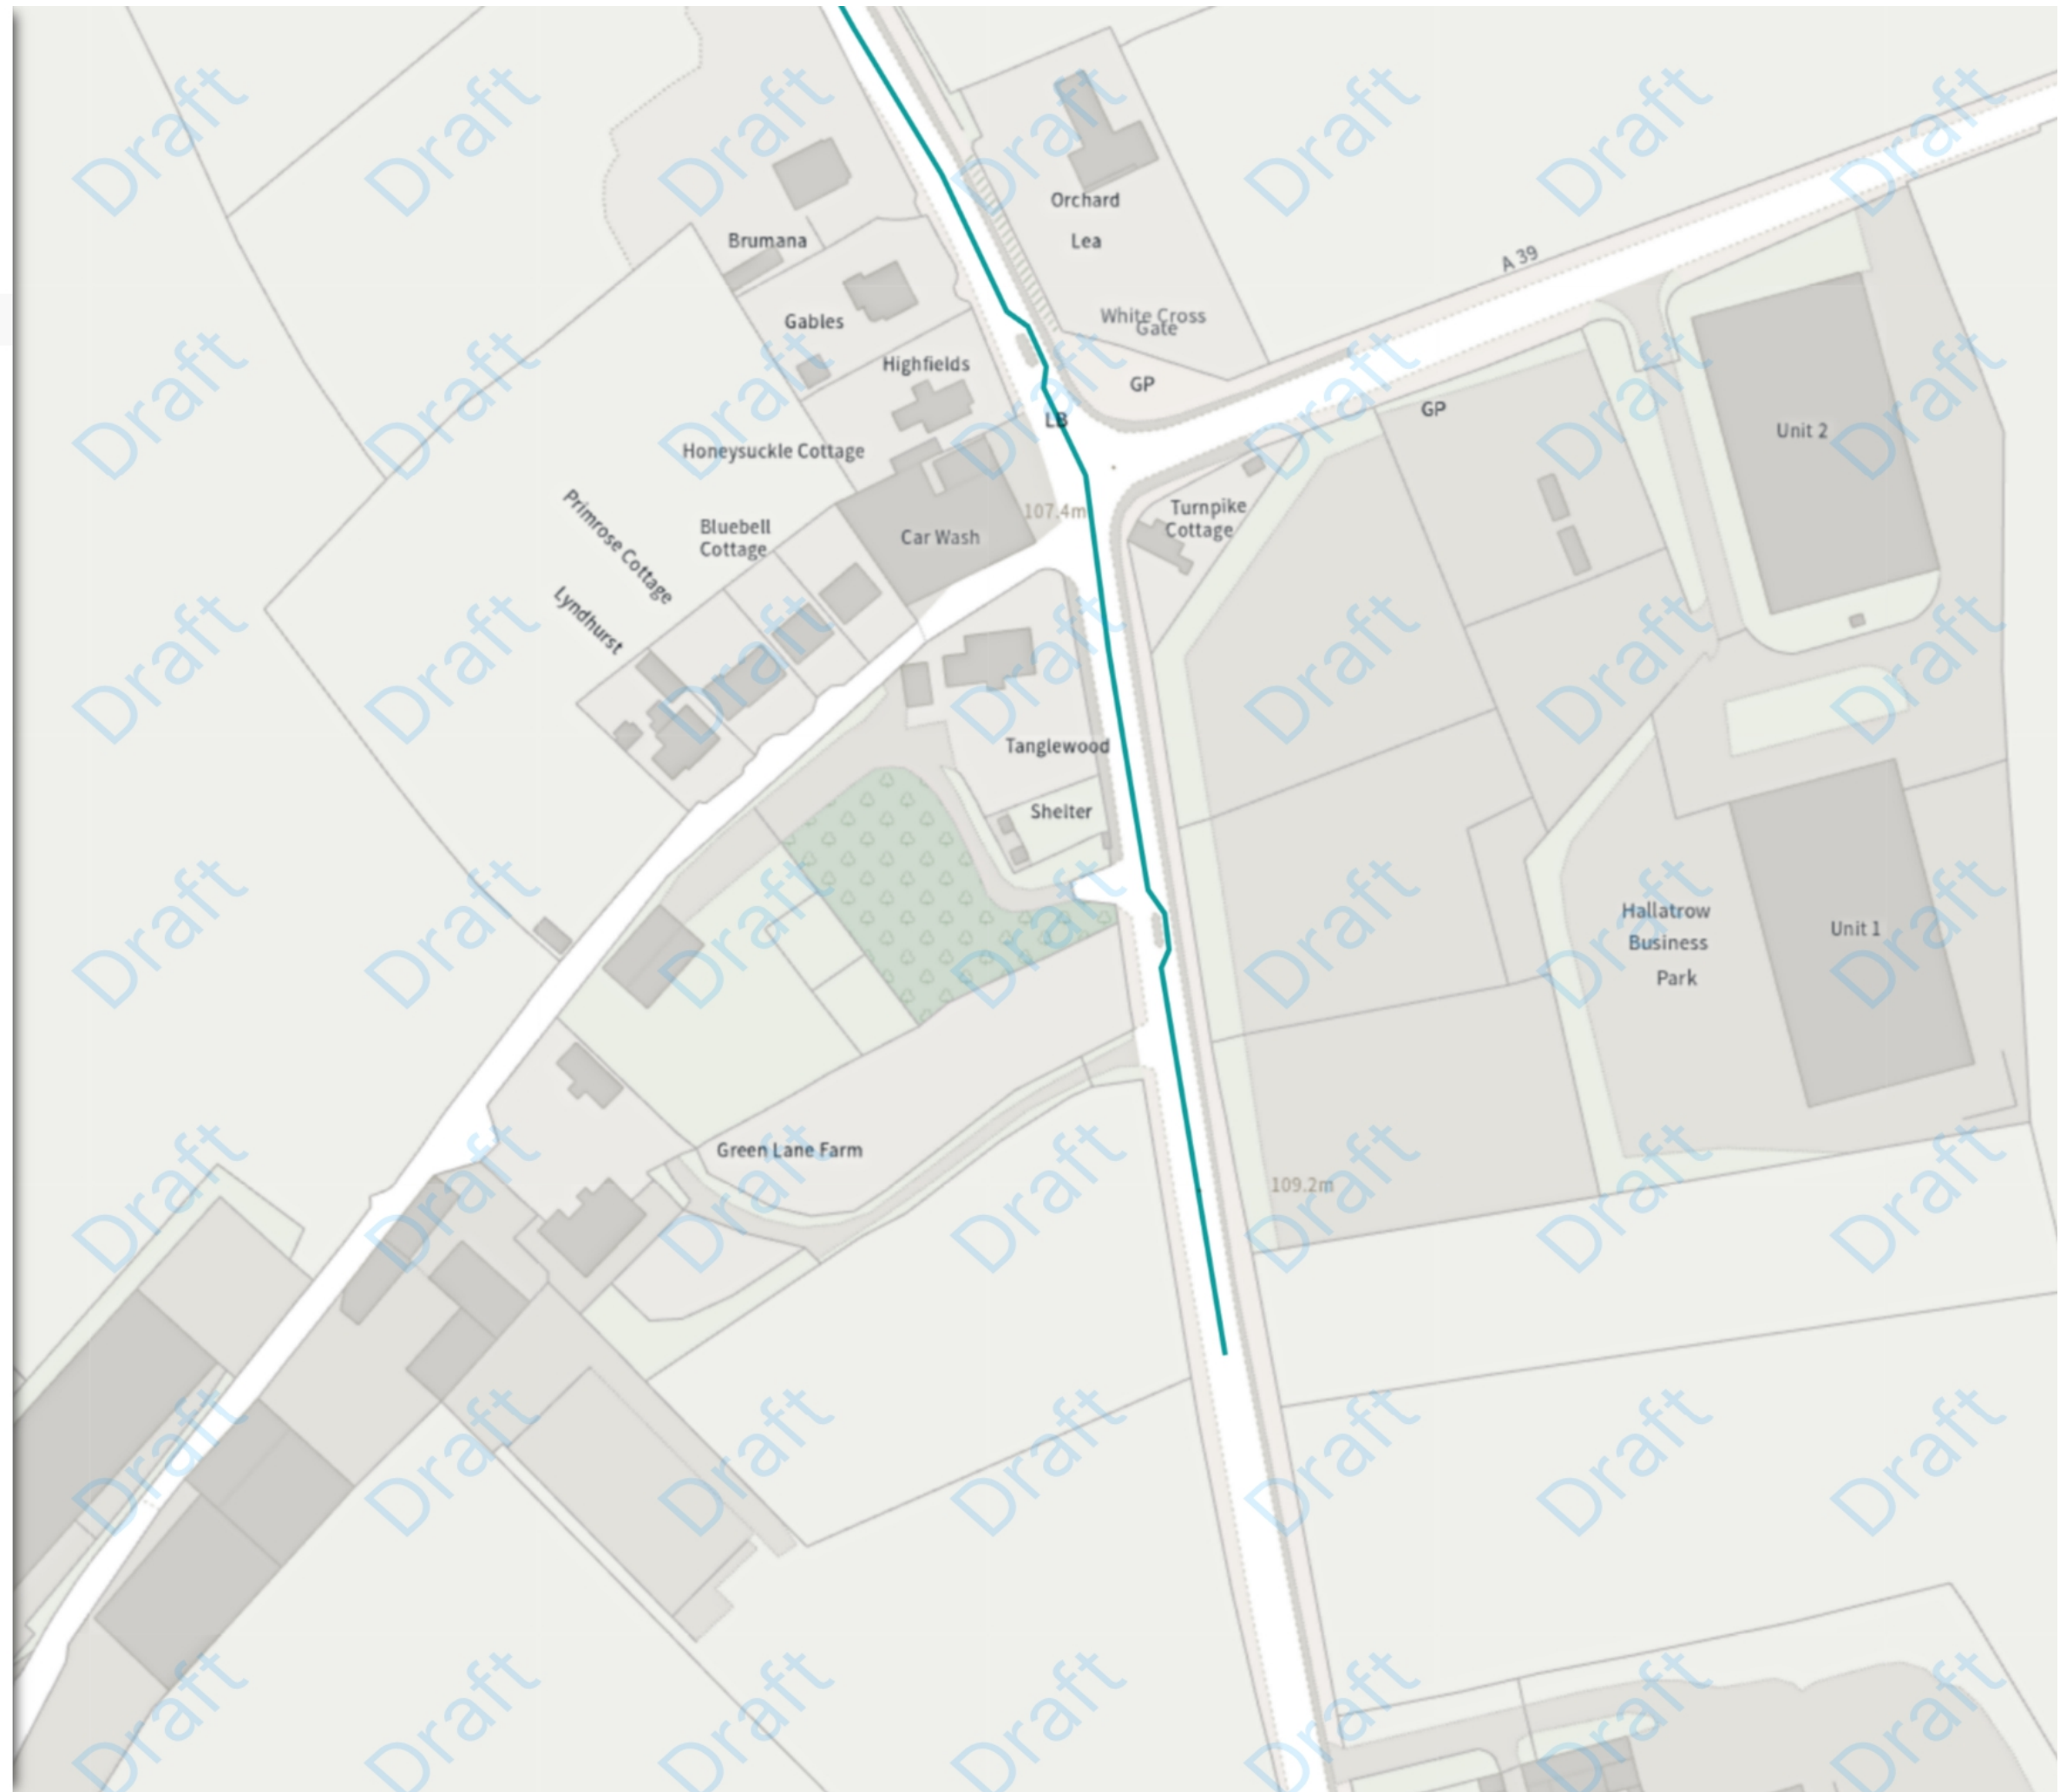

(25-066) (Various Roads, Temple Cloud) (30 M.P.H
/ 40 M.P.H Speed Limit) Order 2026

Map 5 of 6

MODIFIED

Speed limit (40 mph)

All day

Scale: 1:1250 0 20 40 60m

NW 362687.187, 156962.854 SE 363120.227, 156579.286

© Crown copyright and database rights 2026 Ordnance Survey.
You are not permitted to copy, sub-license, distribute or sell any of this
data to third parties in any form. Licence number AC0000807498