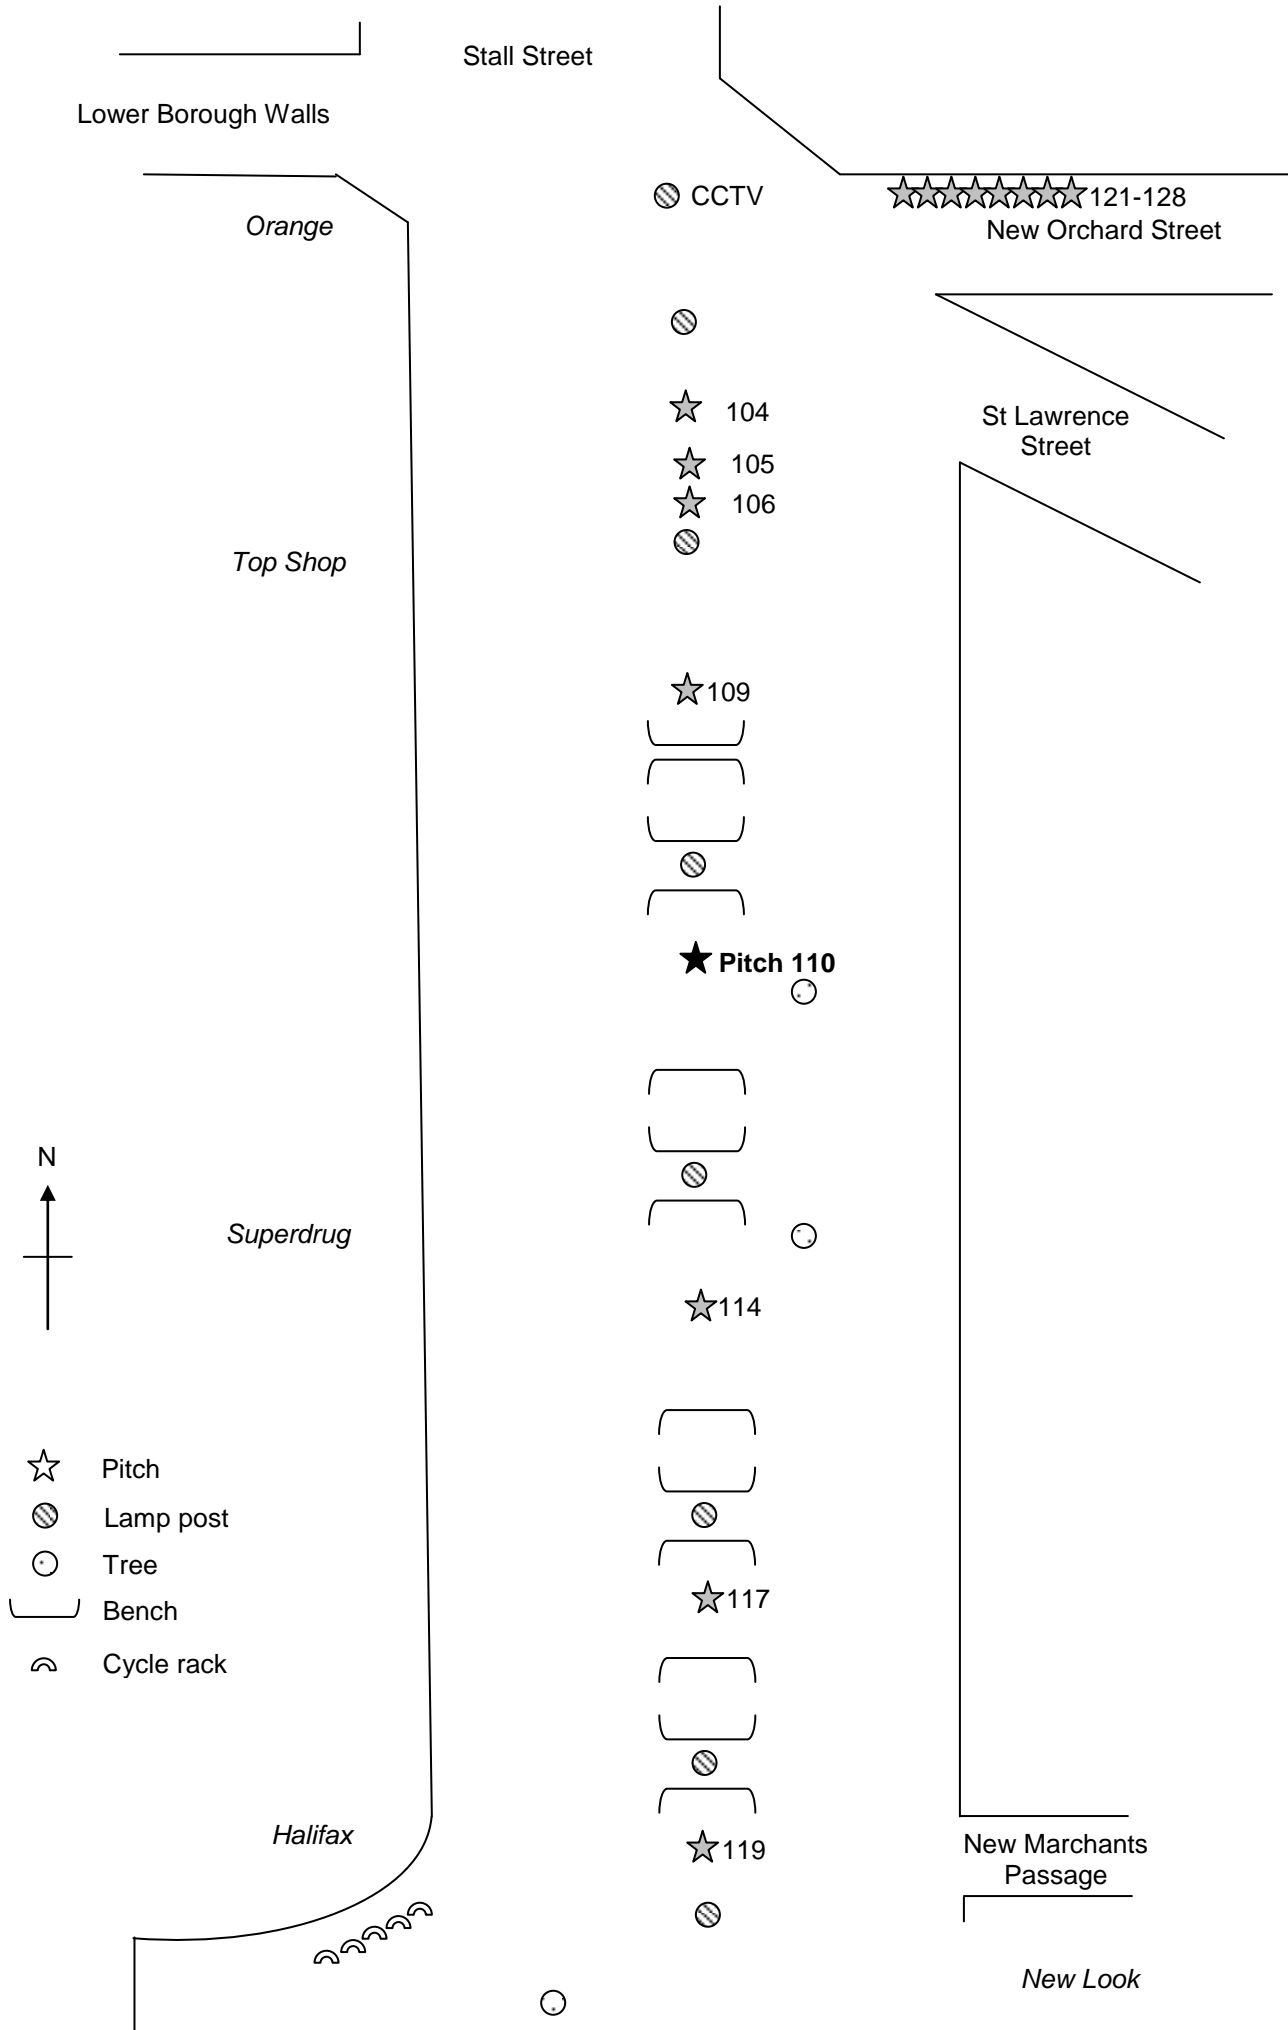

STREET TRADING PITCH 110, SOUTHGATE STREET, BATH

Stall Street

Lower Borough Walls

Orange

Top Shop

Superdrug

Halifax

CCTV

121-128
New Orchard Street

St Lawrence
Street

★ 104

★ 105

★ 106

★ 109

★ Pitch 110

★ 114

★ 117

★ 119

New Marchants
Passage

New Look

N

- ★ Pitch
- ⊗ Lamp post
- Tree
-] Bench
- ⤵ Cycle rack