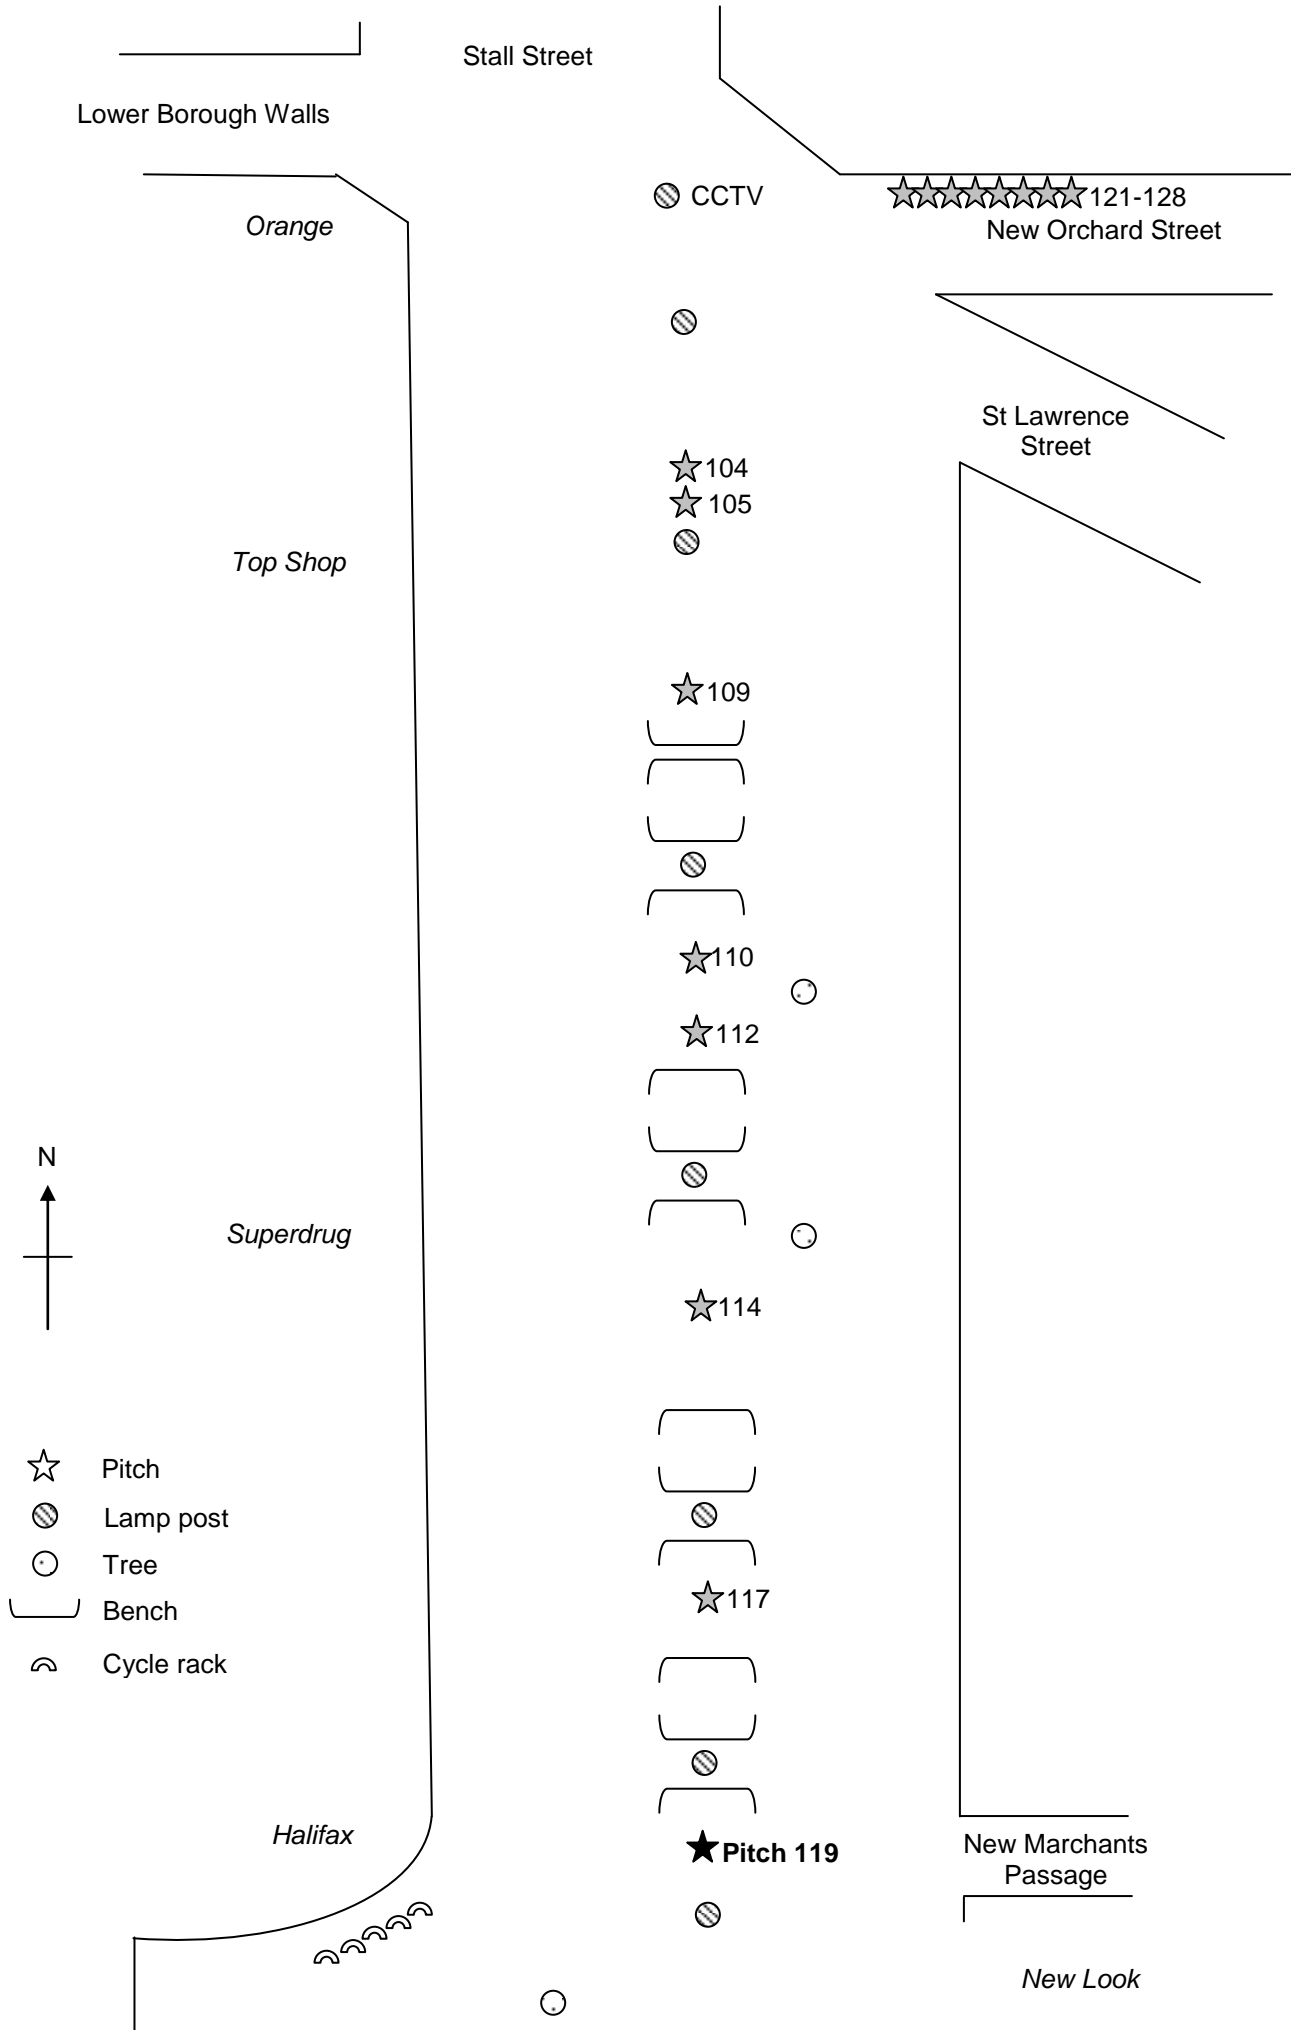

STREET TRADING PITCH 119, SOUTHGATE STREET, BATH

Stall Street

Lower Borough Walls

Orange

Top Shop

Superdrug

Halifax

CCTV

121-128
New Orchard Street

St Lawrence
Street

★ 104
★ 105

★ 109

★ 110

★ 112

★ 114

★ 117

★ Pitch 119

New Marchants
Passage

New Look

N

- ★ Pitch
- ⊗ Lamp post
- Tree
- ⌈ Bench
- ⤿ Cycle rack