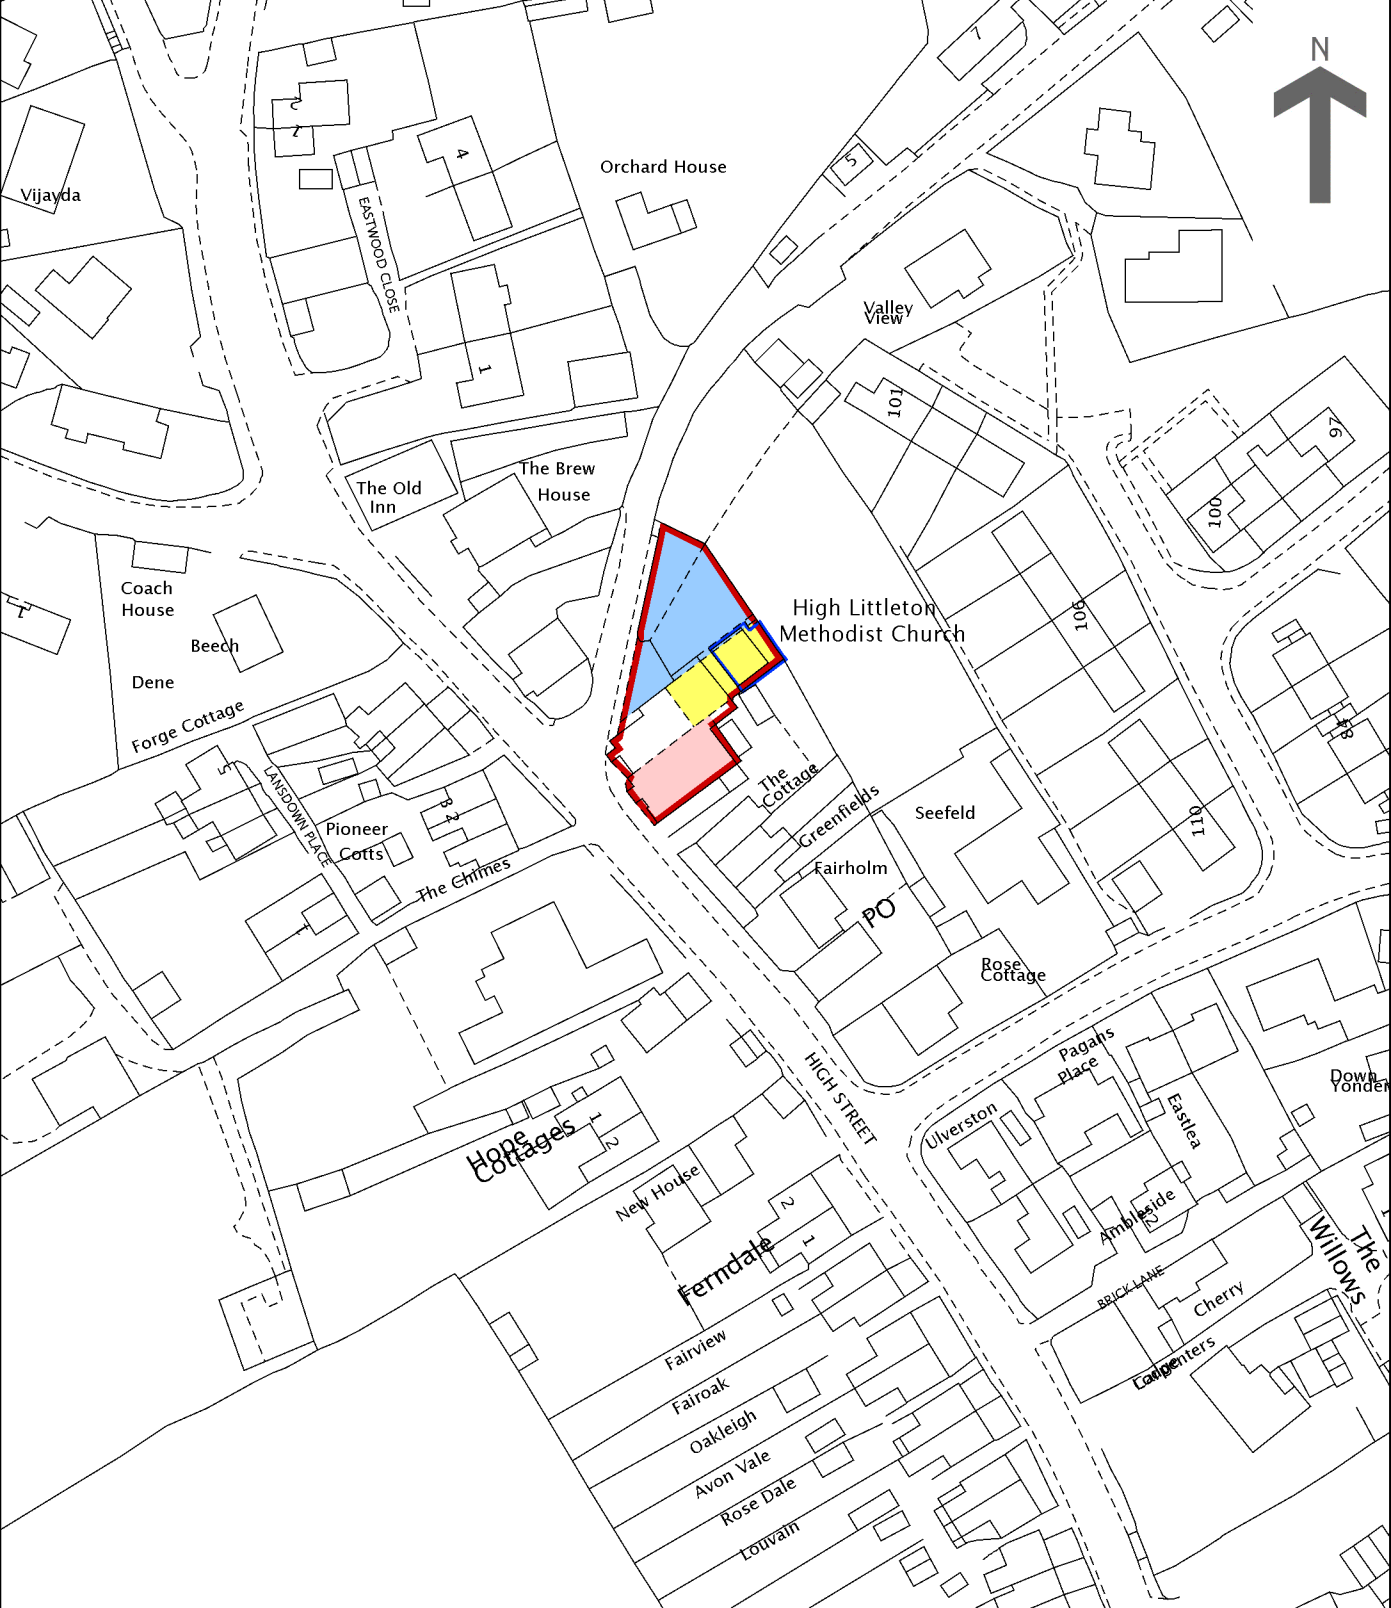

Land Registry Current title plan

Title number **ST278390**
Ordnance Survey map reference **ST6458SE**
Scale **1:1250 enlarged from 1:2500**
Administrative area **Bath and North East Somerset**

©Crown Copyright. Produced by Land Registry. Reproduction in whole or in part is prohibited without the prior written permission of Ordnance Survey. Licence Number 100026316.

This is a print of the view of the title plan obtained from Land Registry showing the state of the title plan on 08 April 2016 at 17:28:29. This title plan shows the general position, not the exact line, of the boundaries. It may be subject to distortions in scale. Measurements scaled from this plan may not match measurements between the same points on the ground.