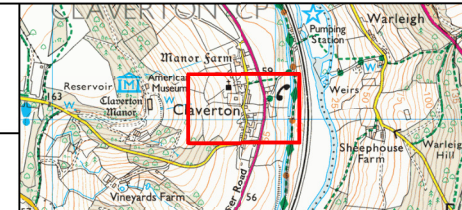

	No Parking and No Loading at Any Time		Limited Parking
	No Parking Between Times Stated & No Loading Between Times Stated		Permit Parking Place
	No Parking at Any Time		Permit Parking & Paid For Parking Place
	No Parking Between Times Stated		Other restrictions not covered in this order

NORTH

1:1250 @ A3

NR : No Return

Locality	Claverton
TRO Area	North East Somerset TRO
Tile	A3/Proposed
Date	??/??/????