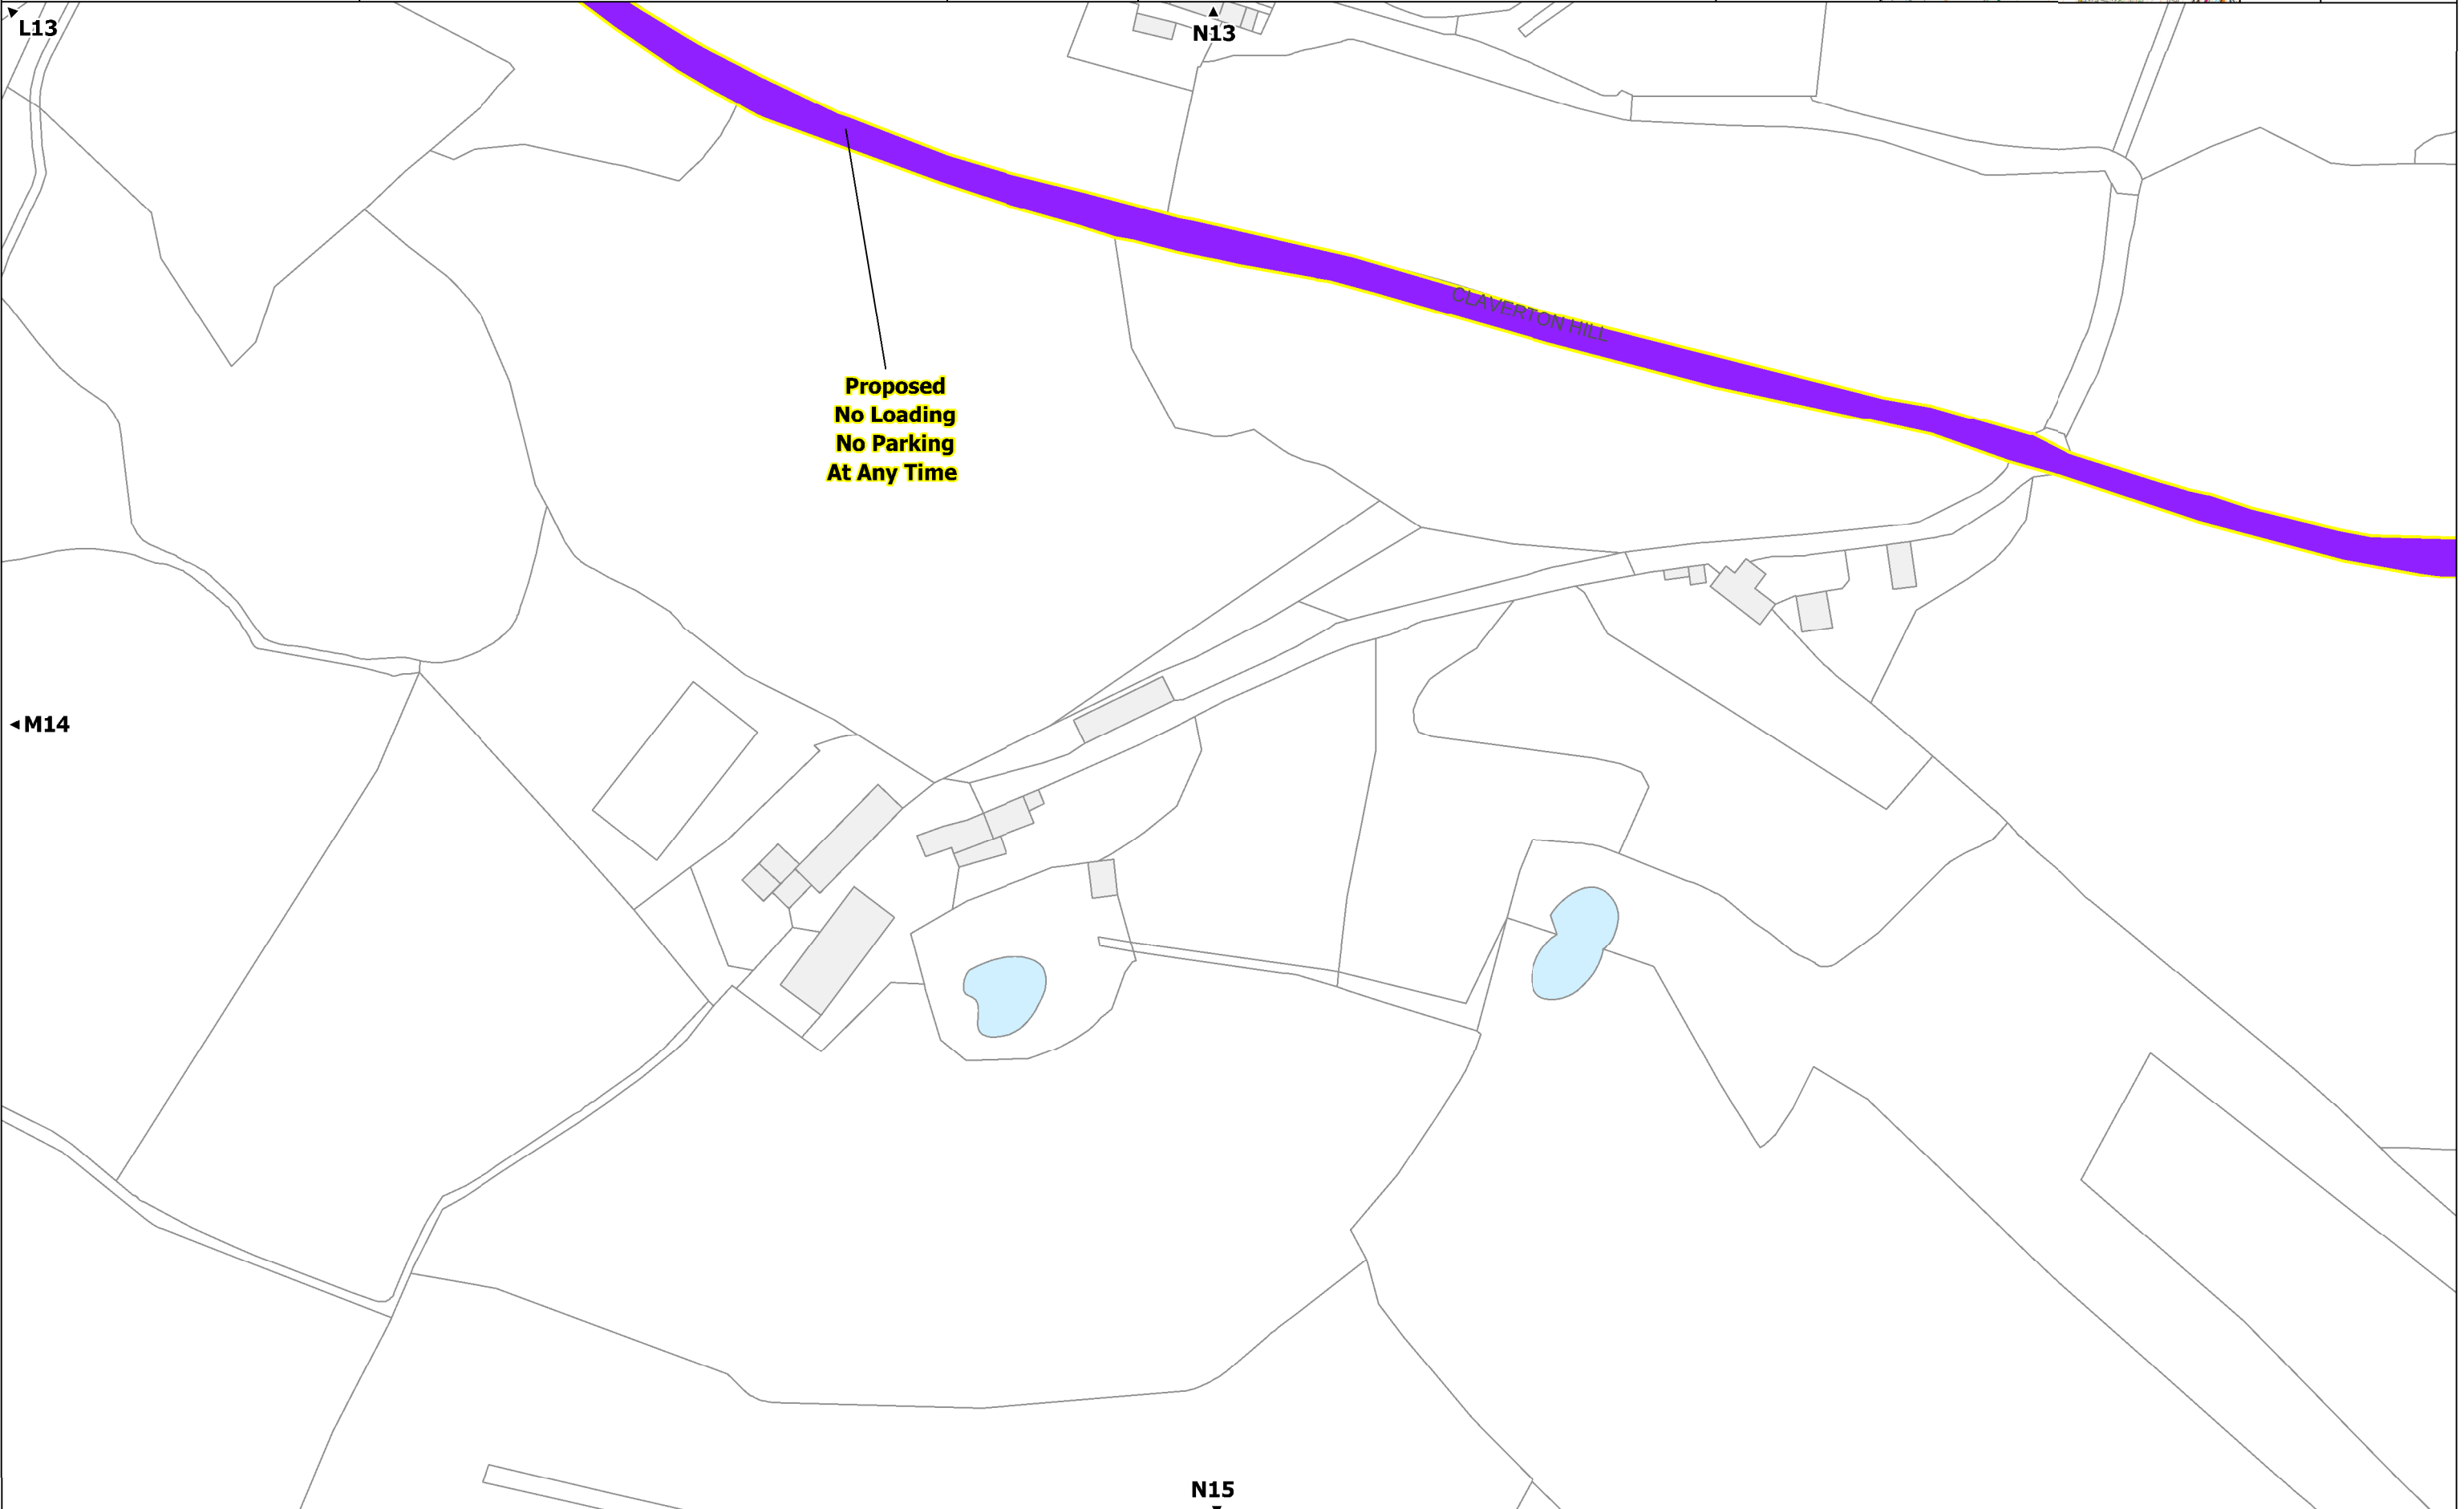

Parking Zones in Area
 Zone 9

- No Parking and No Loading at Any Time
- No Parking Between Times Stated & No Loading Between Times Stated
- No Parking at Any Time
- No Parking Between Times Stated
- Limited Parking
- Permit Parking Place
- PP & PFP Place
- Other restrictions not covered in this order

NORTH
 1:1250 @ A3

NR : No Return
 PP : Permit Parking
 PFP : Paid-For-Parking

Locality	Bath
TRO Area	Bath South East Outer Area
Tile	N14
Date	??/??/????

**Proposed
 No Loading
 No Parking
 At Any Time**