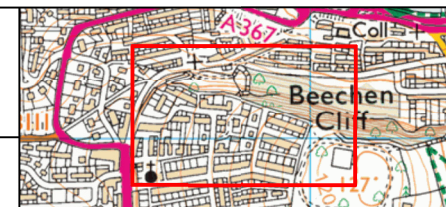

The Bath and North East Somerset Council
 (Various Roads, South East Outer Area, Bath) (Prohibition and Restriction of Parking and Loading)
 (No Stopping on Entrance Markings)
 (Authorised and Designated Parking Places)
 (Variation No 25) Order 201*

Parking Zones in Area

- Zone 3
- Zone 4
- Zone 18

No Parking and No Loading at Any Time

No Parking Between Times Stated & No Loading Between Times Stated

No Parking at Any Time

No Parking Between Times Stated

Limited Parking

Permit Parking Place

Permit Parking & Paid For Parking Place

Other restrictions not covered in this order

1:1250 @ A3

NR : No Return

Locality	Bath
TRO Area	Bath South East Outer Area
Tile	G13 /Proposed
Date	??/??/????