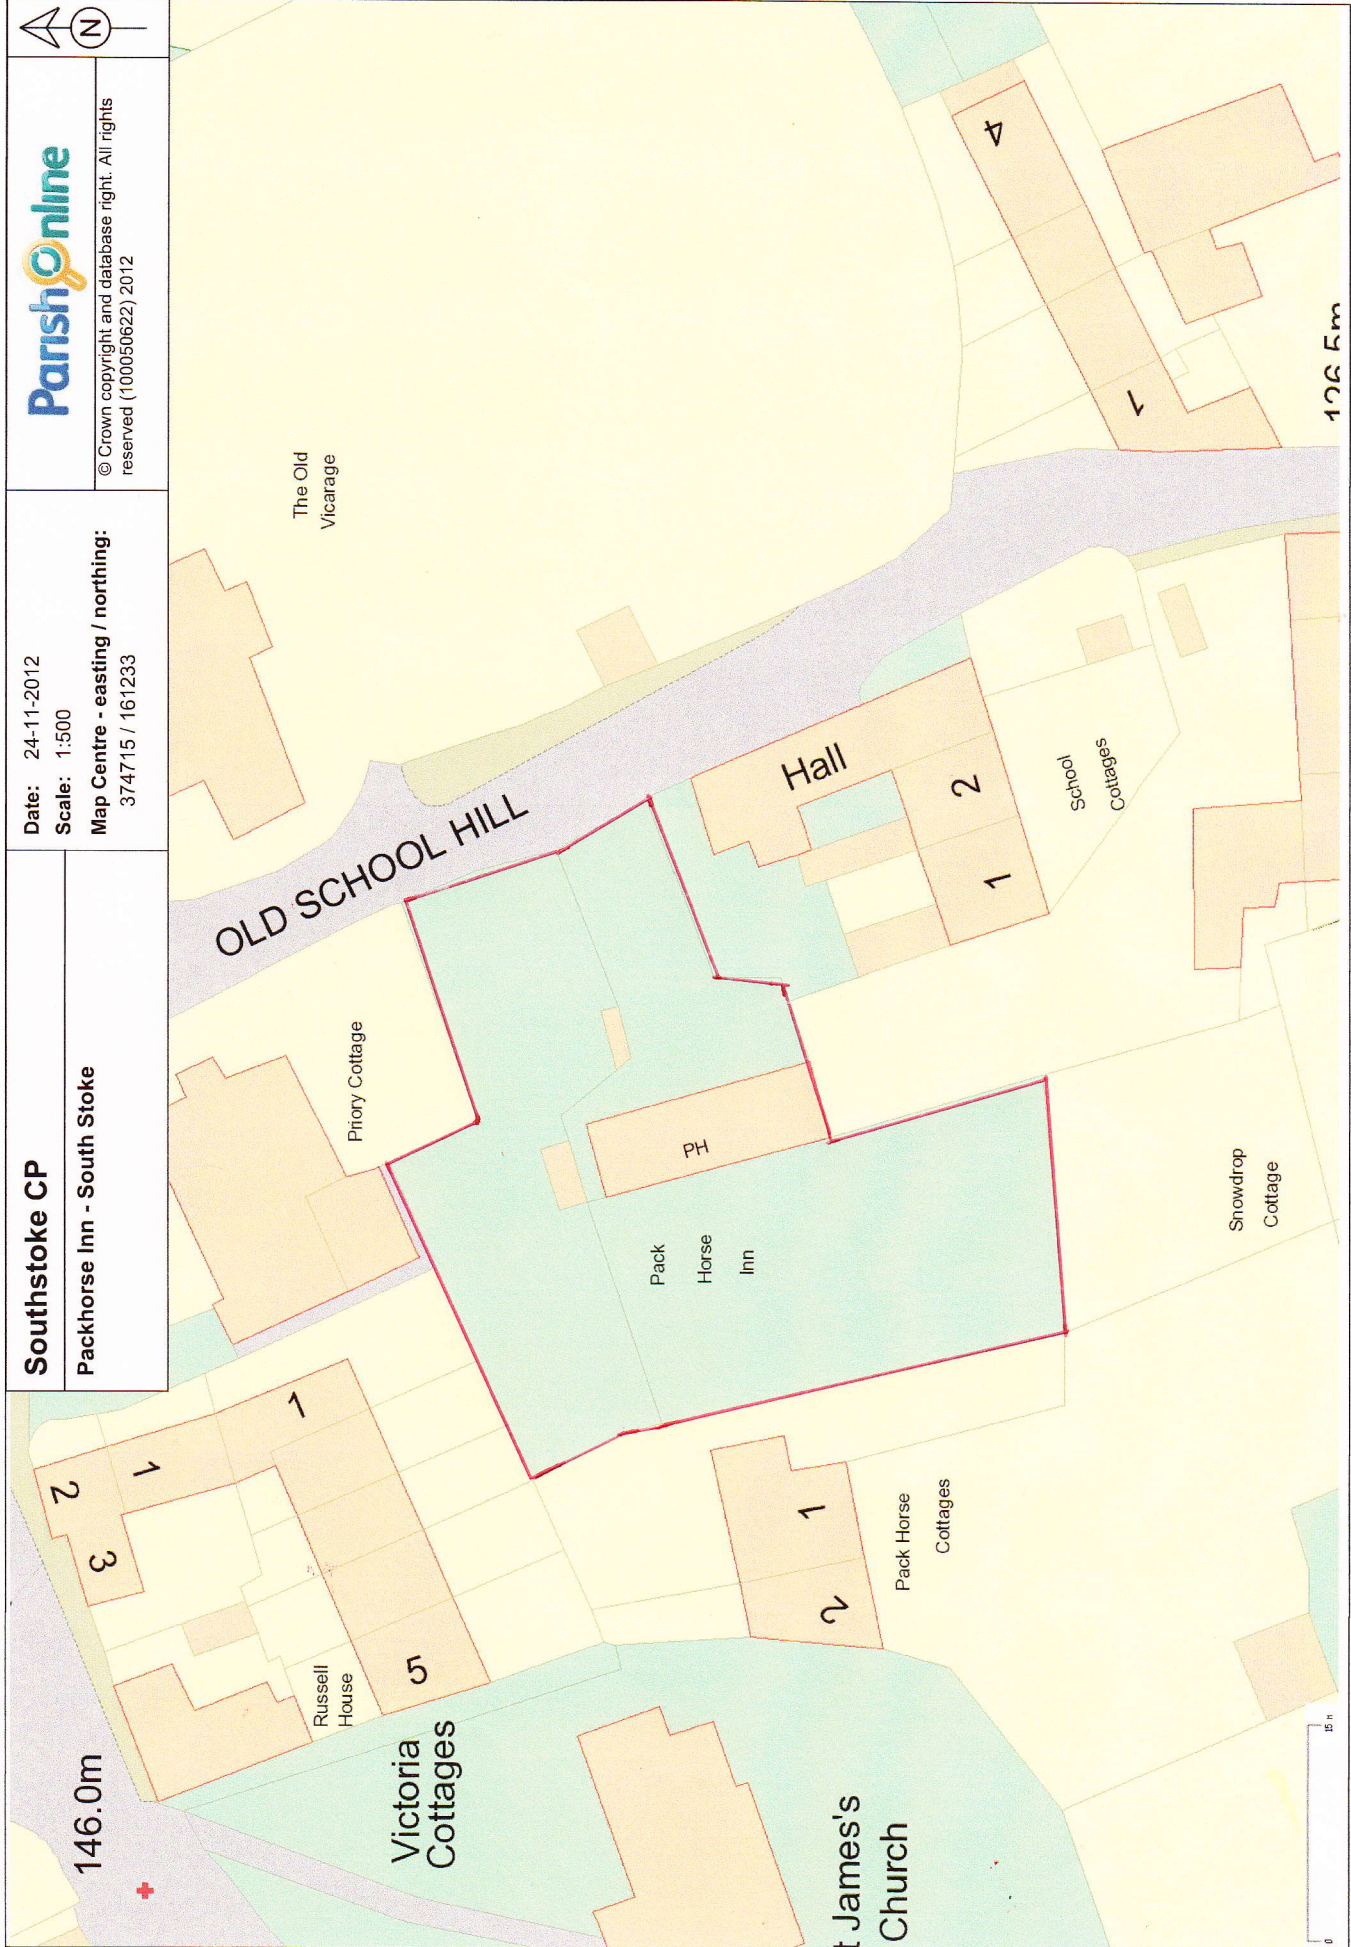

ParishOnline

© Crown copyright and database right. All rights reserved (100050622) 2012

Date: 24-11-2012

Scale: 1:500

Map Centre - easting / northing:

374715 / 161233

Southstoke CP

Packhorse Inn - South Stoke

146.0m

172.5m

0 15 m