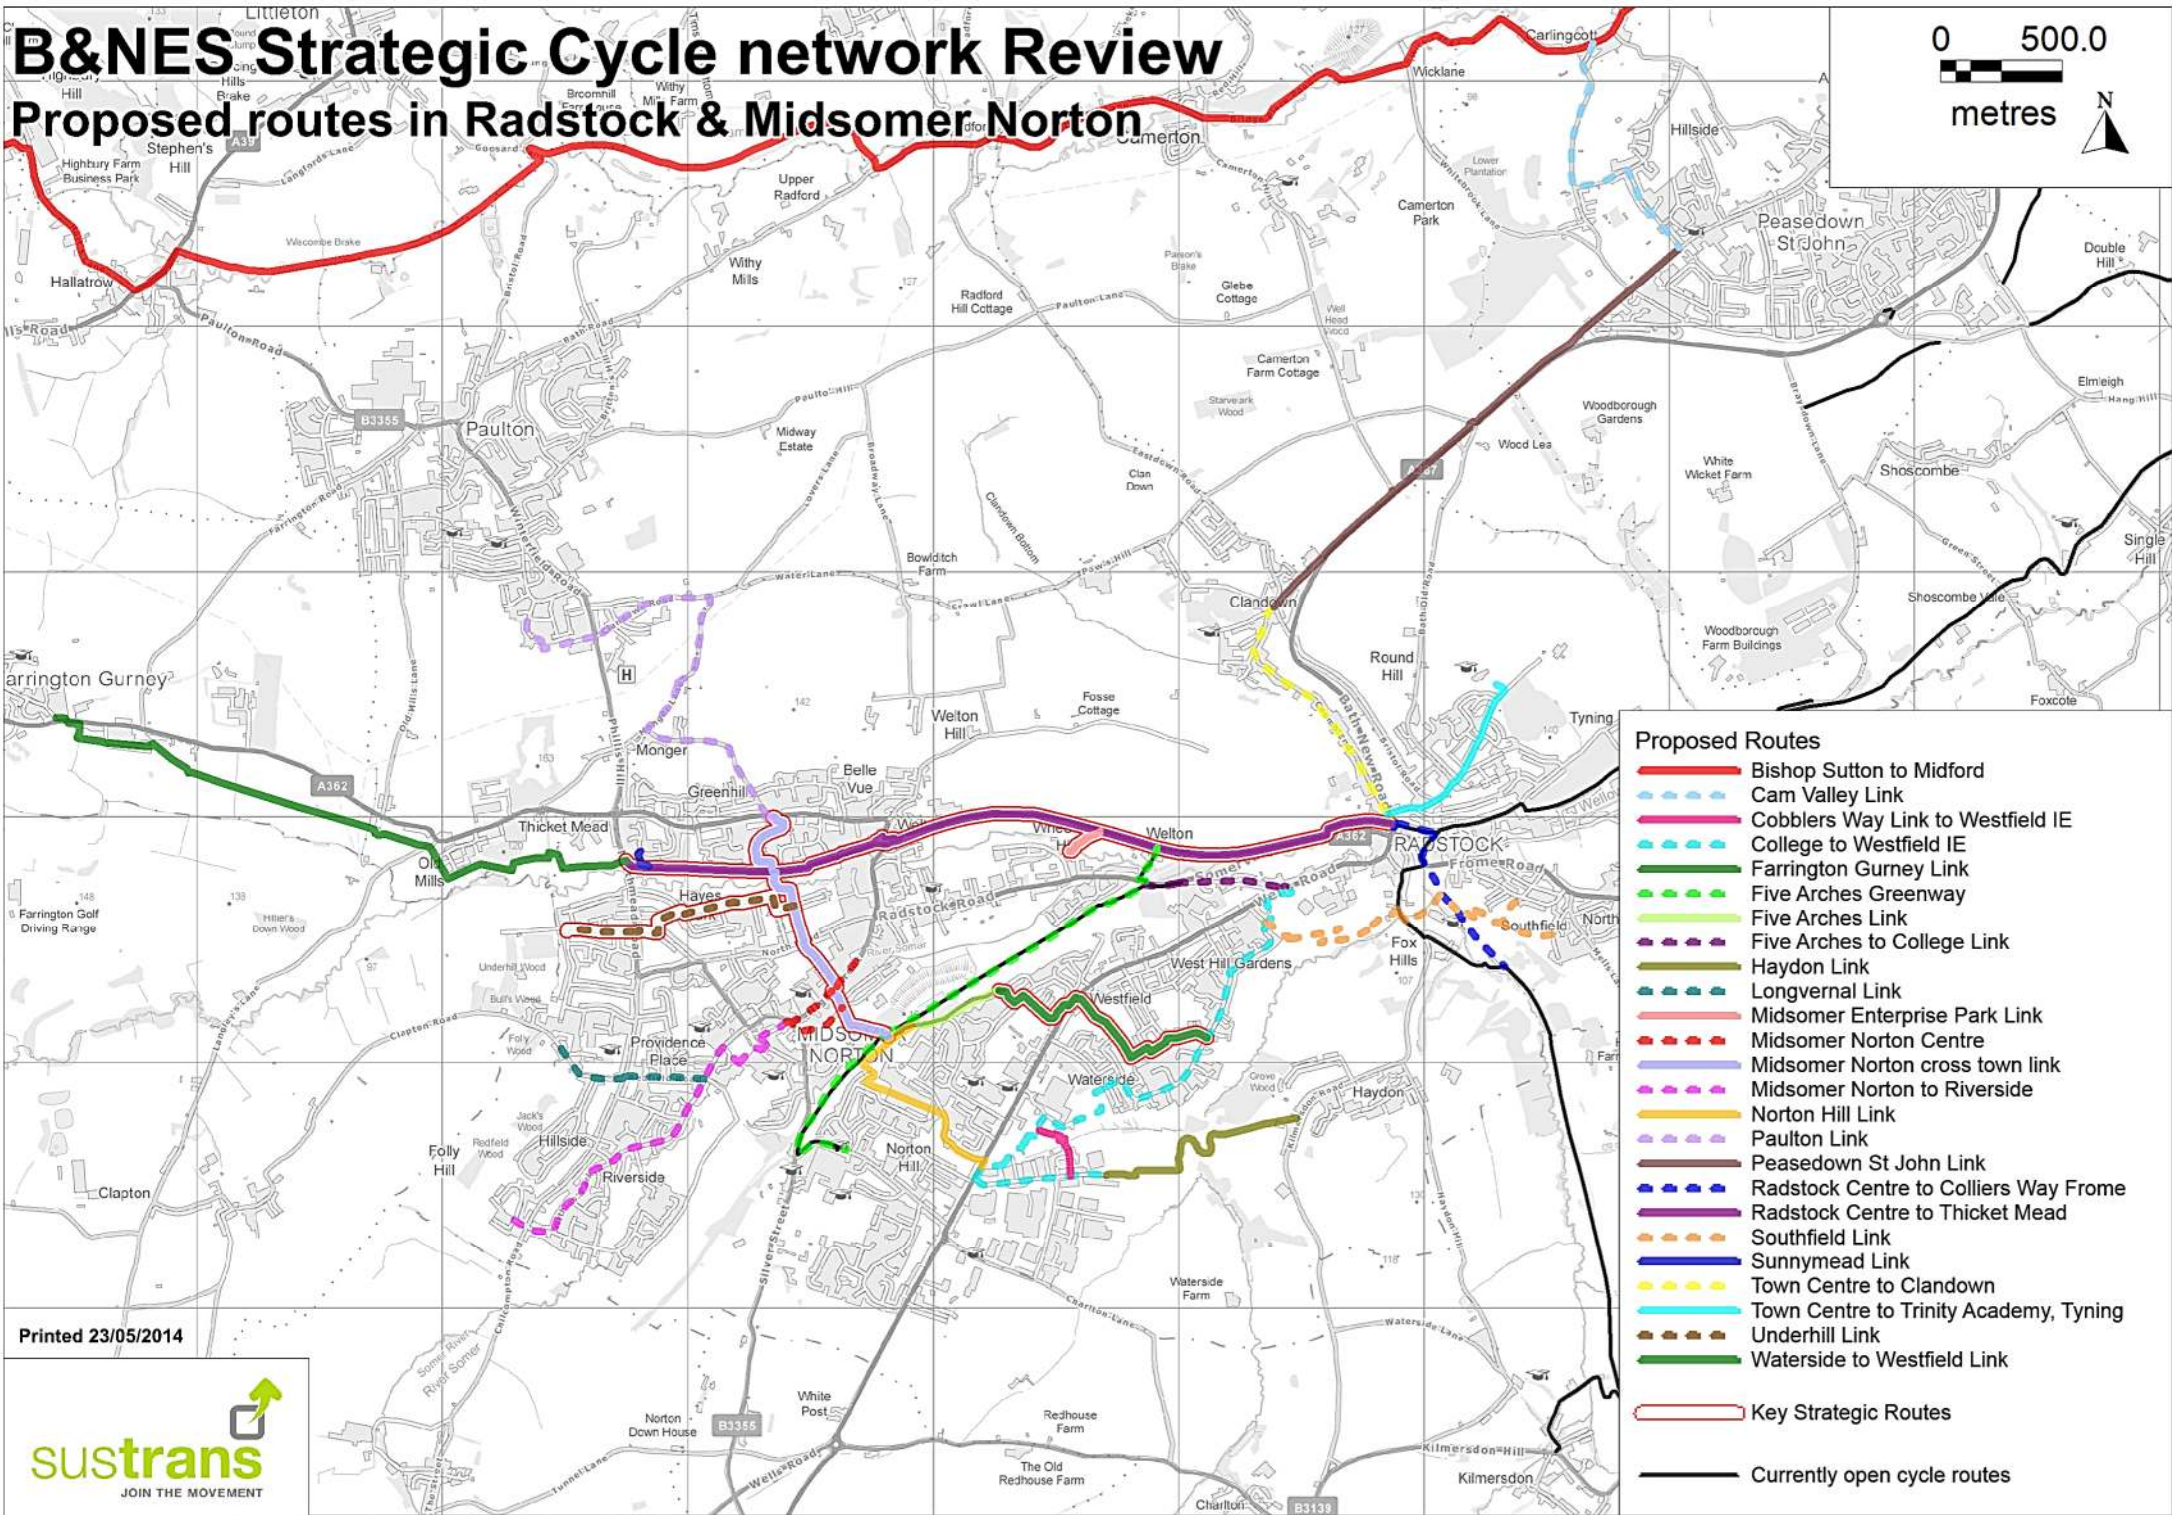

B&NES Strategic Cycle network Review

Proposed routes in Radstock & Midsomer Norton

Proposed Routes

- Bishop Sutton to Midford
- Cam Valley Link
- Cobblers Way Link to Westfield IE
- College to Westfield IE
- Farrington Gurney Link
- Five Arches Greenway
- Five Arches Link
- Five Arches to College Link
- Haydon Link
- Longvernal Link
- Midsomer Enterprise Park Link
- Midsomer Norton Centre
- Midsomer Norton cross town link
- Midsomer Norton to Riverside
- Norton Hill Link
- Paulton Link
- Peasedown St John Link
- Radstock Centre to Colliers Way Frome
- Radstock Centre to Thicket Mead
- Southfield Link
- Sunnymead Link
- Town Centre to Clandown
- Town Centre to Trinity Academy, Tying
- Underhill Link
- Waterside to Westfield Link
- Key Strategic Routes
- Currently open cycle routes