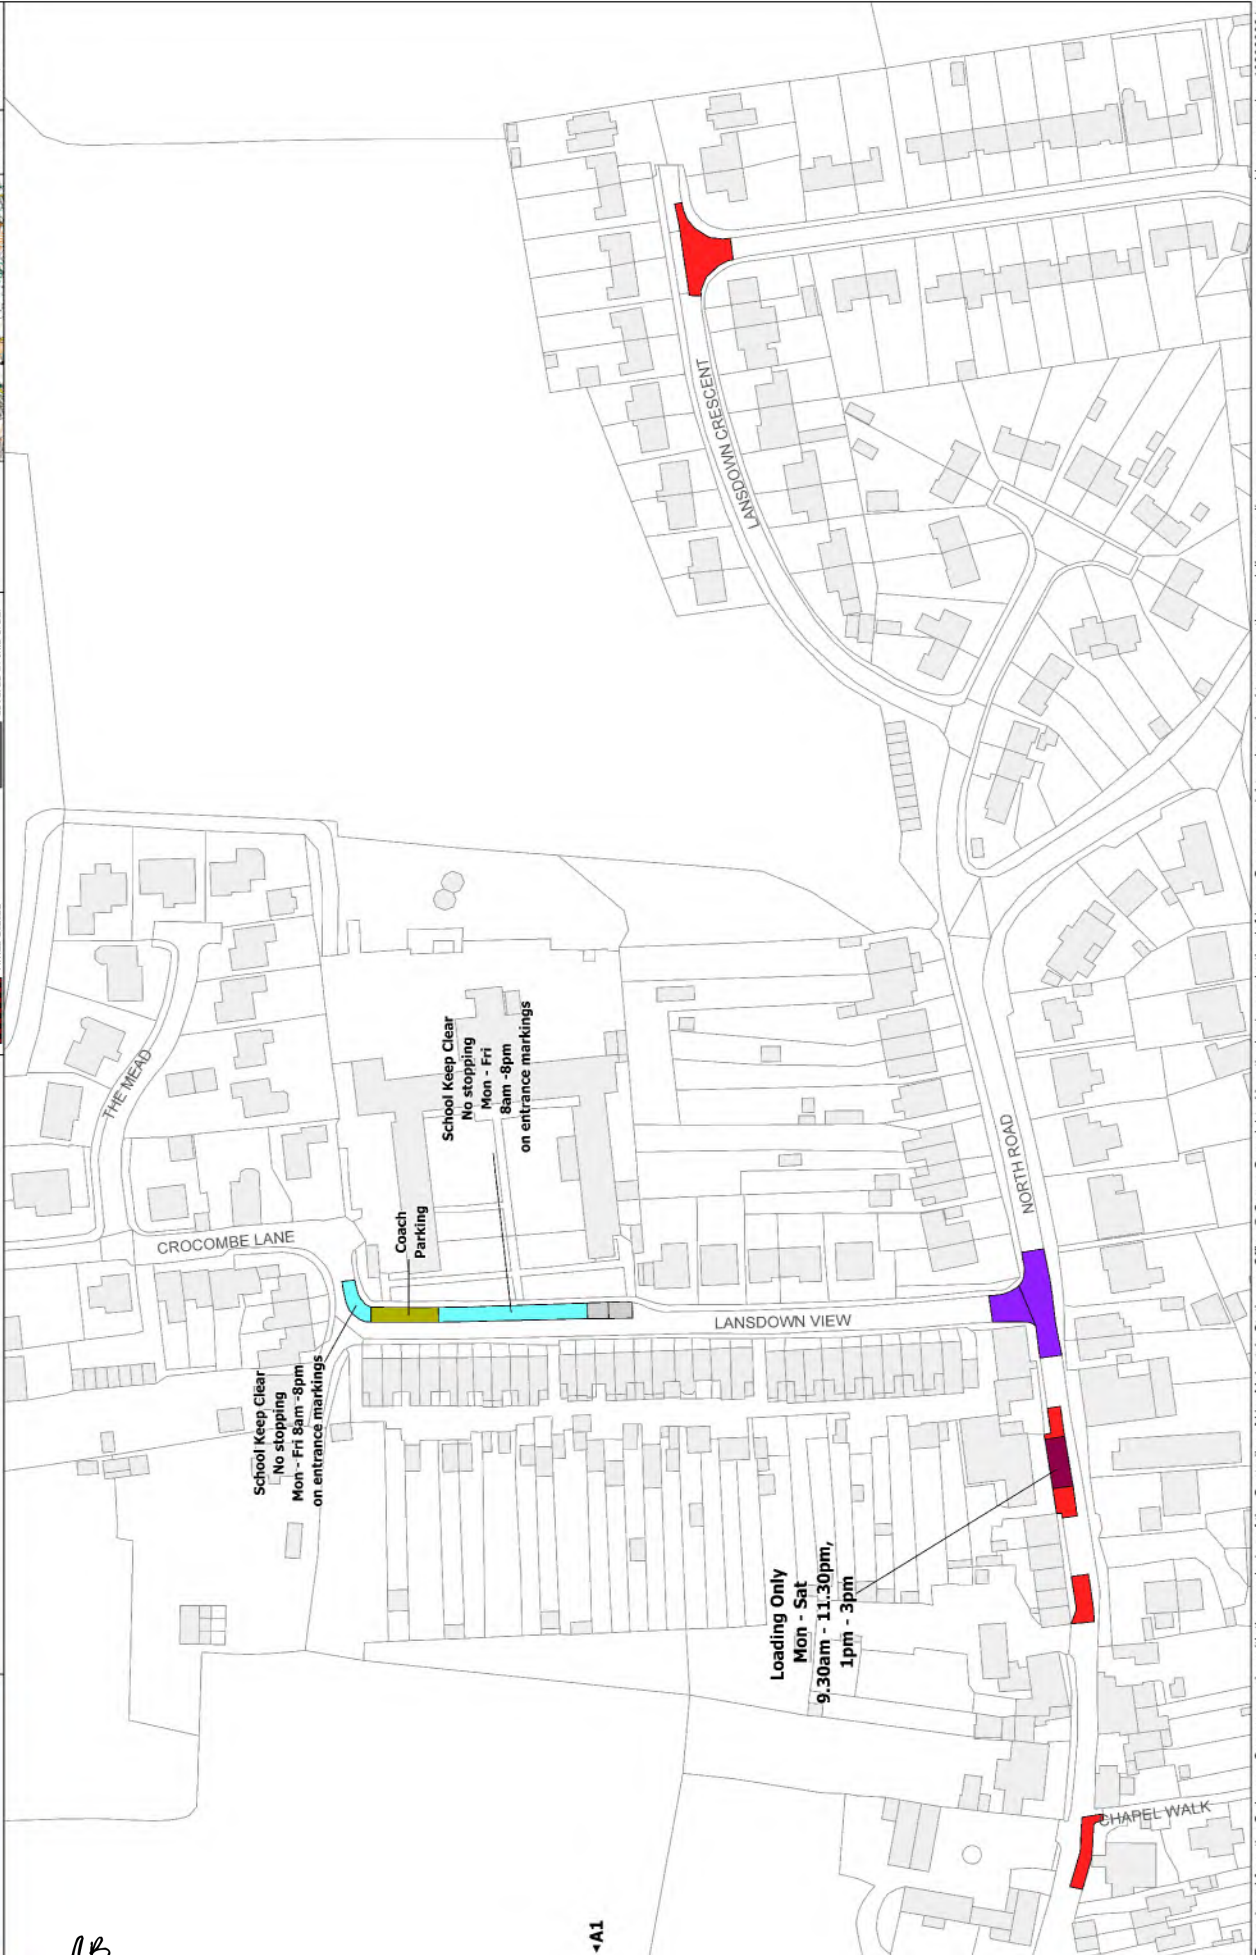

Bath & North East Somerset Council

The Bath and North East Somerset Council
(Various Roads in North East Somerset) (Prohibition and Restriction of Parking and Loading)
(No Stopping on Entrance Markings)
(Authorised and Designated Parking Places)
Variation No.1 Order 2023

NORTH

1:1250 @ A3

NR : No Return

Locality

TR0 Area

Title

Date

Timbury
North East
Somerset TR0

B1
01/11/2023

	No Parking and No Loading at Any Time		Limited Parking
	No Parking Between Times Stated		Permit Parking Place
	No Loading Between Times Stated		Permit Parking & Paid For Parking Place
	No Parking at Any Time		Other restrictions not covered in this order
	No Parking Between Times Stated		

LB

36 4A1