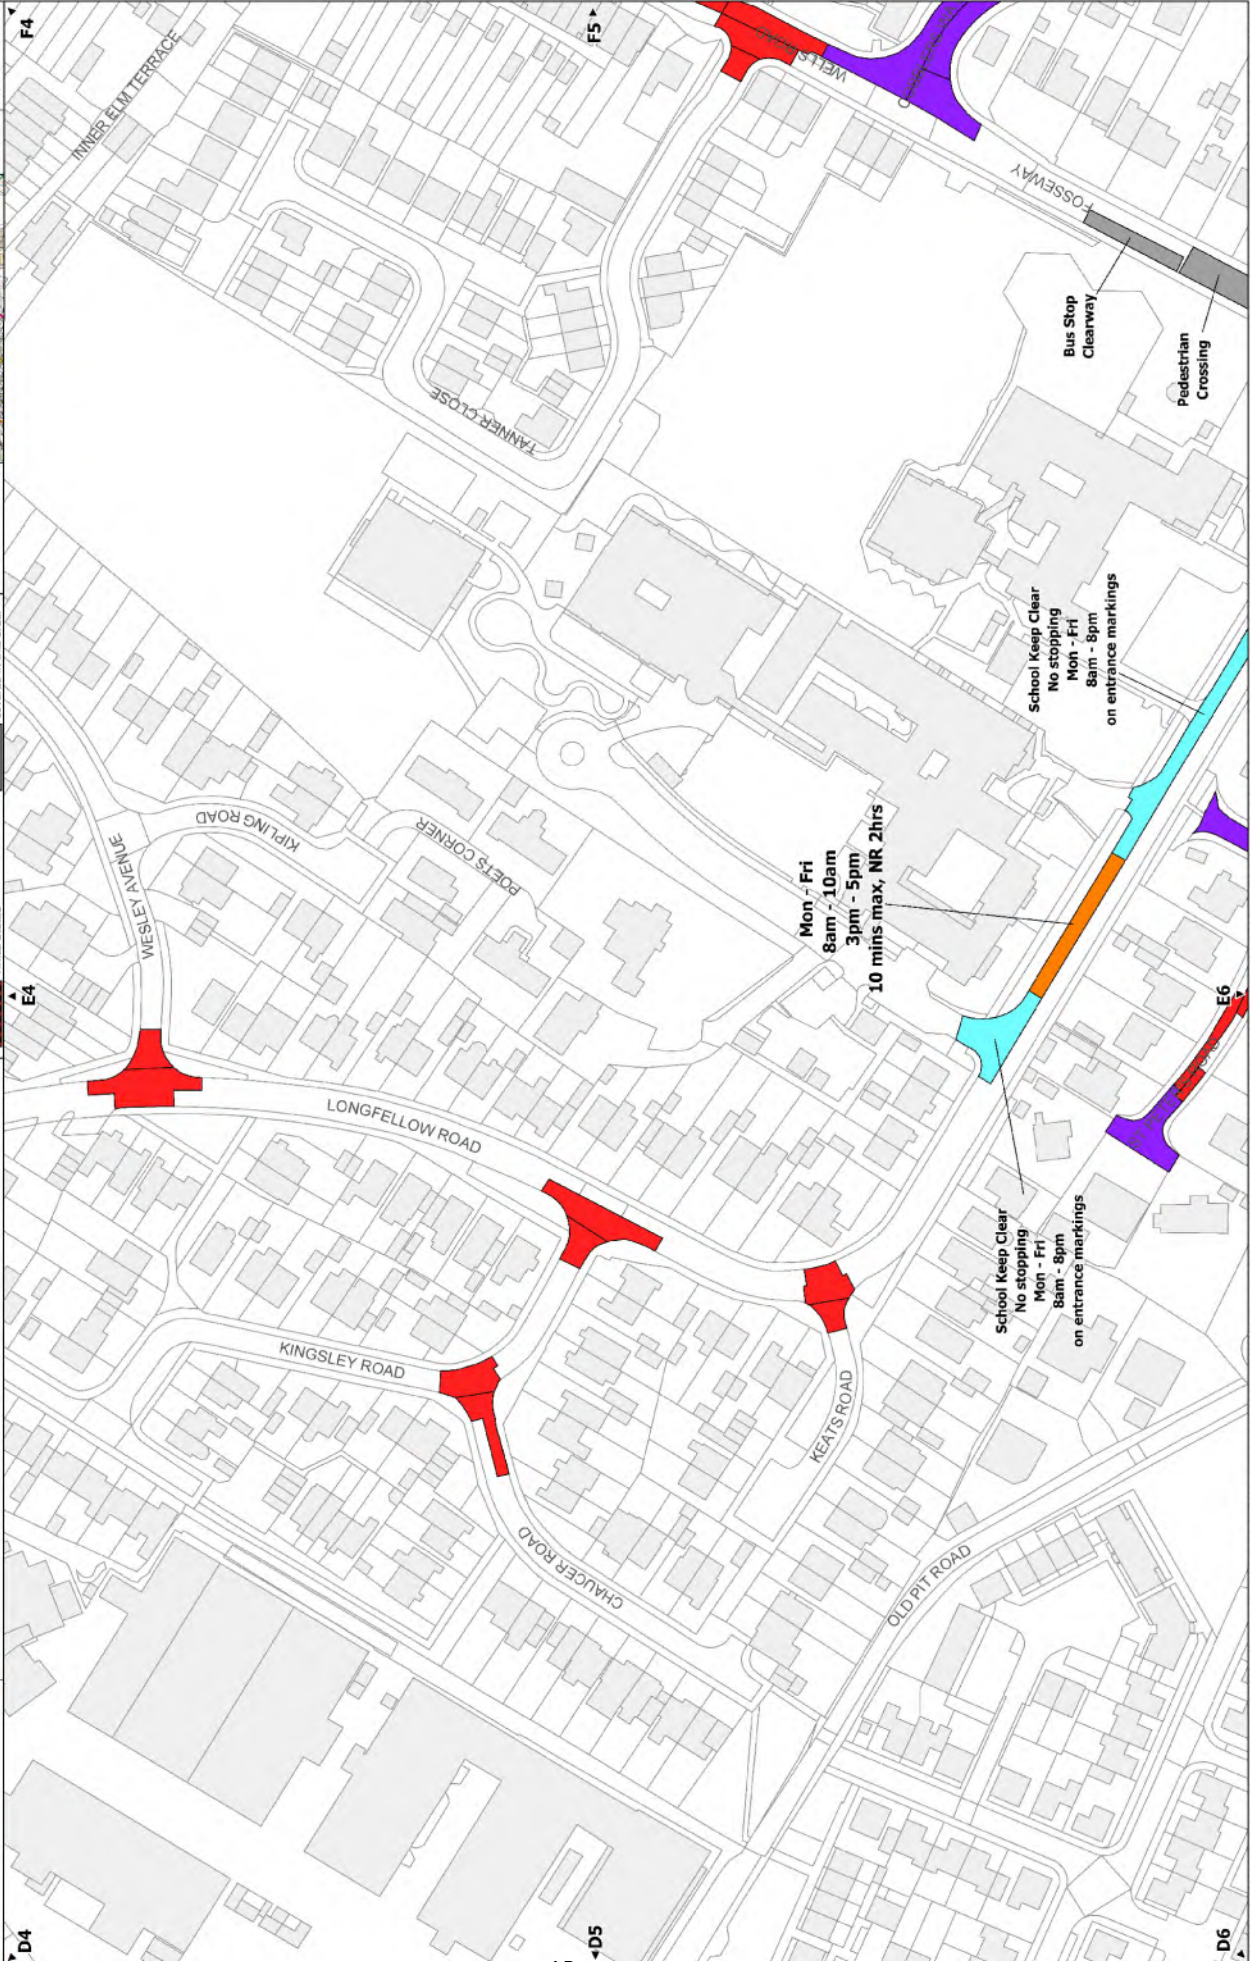

Bath & North East Somerset Council (Various Roads in North East Somerset) (Prohibition and Restriction of Parking and Loading) (No Stopping on Entrance Markings) (Authorised and Designated Parking Places) Variation No.1 Order 2023	The Bath and North East Somerset Council (Various Roads in North East Somerset) (Prohibition and Restriction of Parking and Loading) (No Stopping on Entrance Markings) (Authorised and Designated Parking Places) Variation No.1 Order 2023	No Parking and No Loading at Any Time No Parking Between Times Stated No Loading Between Times Stated No Parking at Any Time No Parking Between Times Stated	Limited Parking Permit Permit Parking Paid For Parking Place Other restrictions not covered in this order	NORTH 1:1250 @ A3 NR : No Return		Locality Midsummer Norton		
						TRO Area North East Somerset TRO	Title E5	Date 01/11/2023

LB