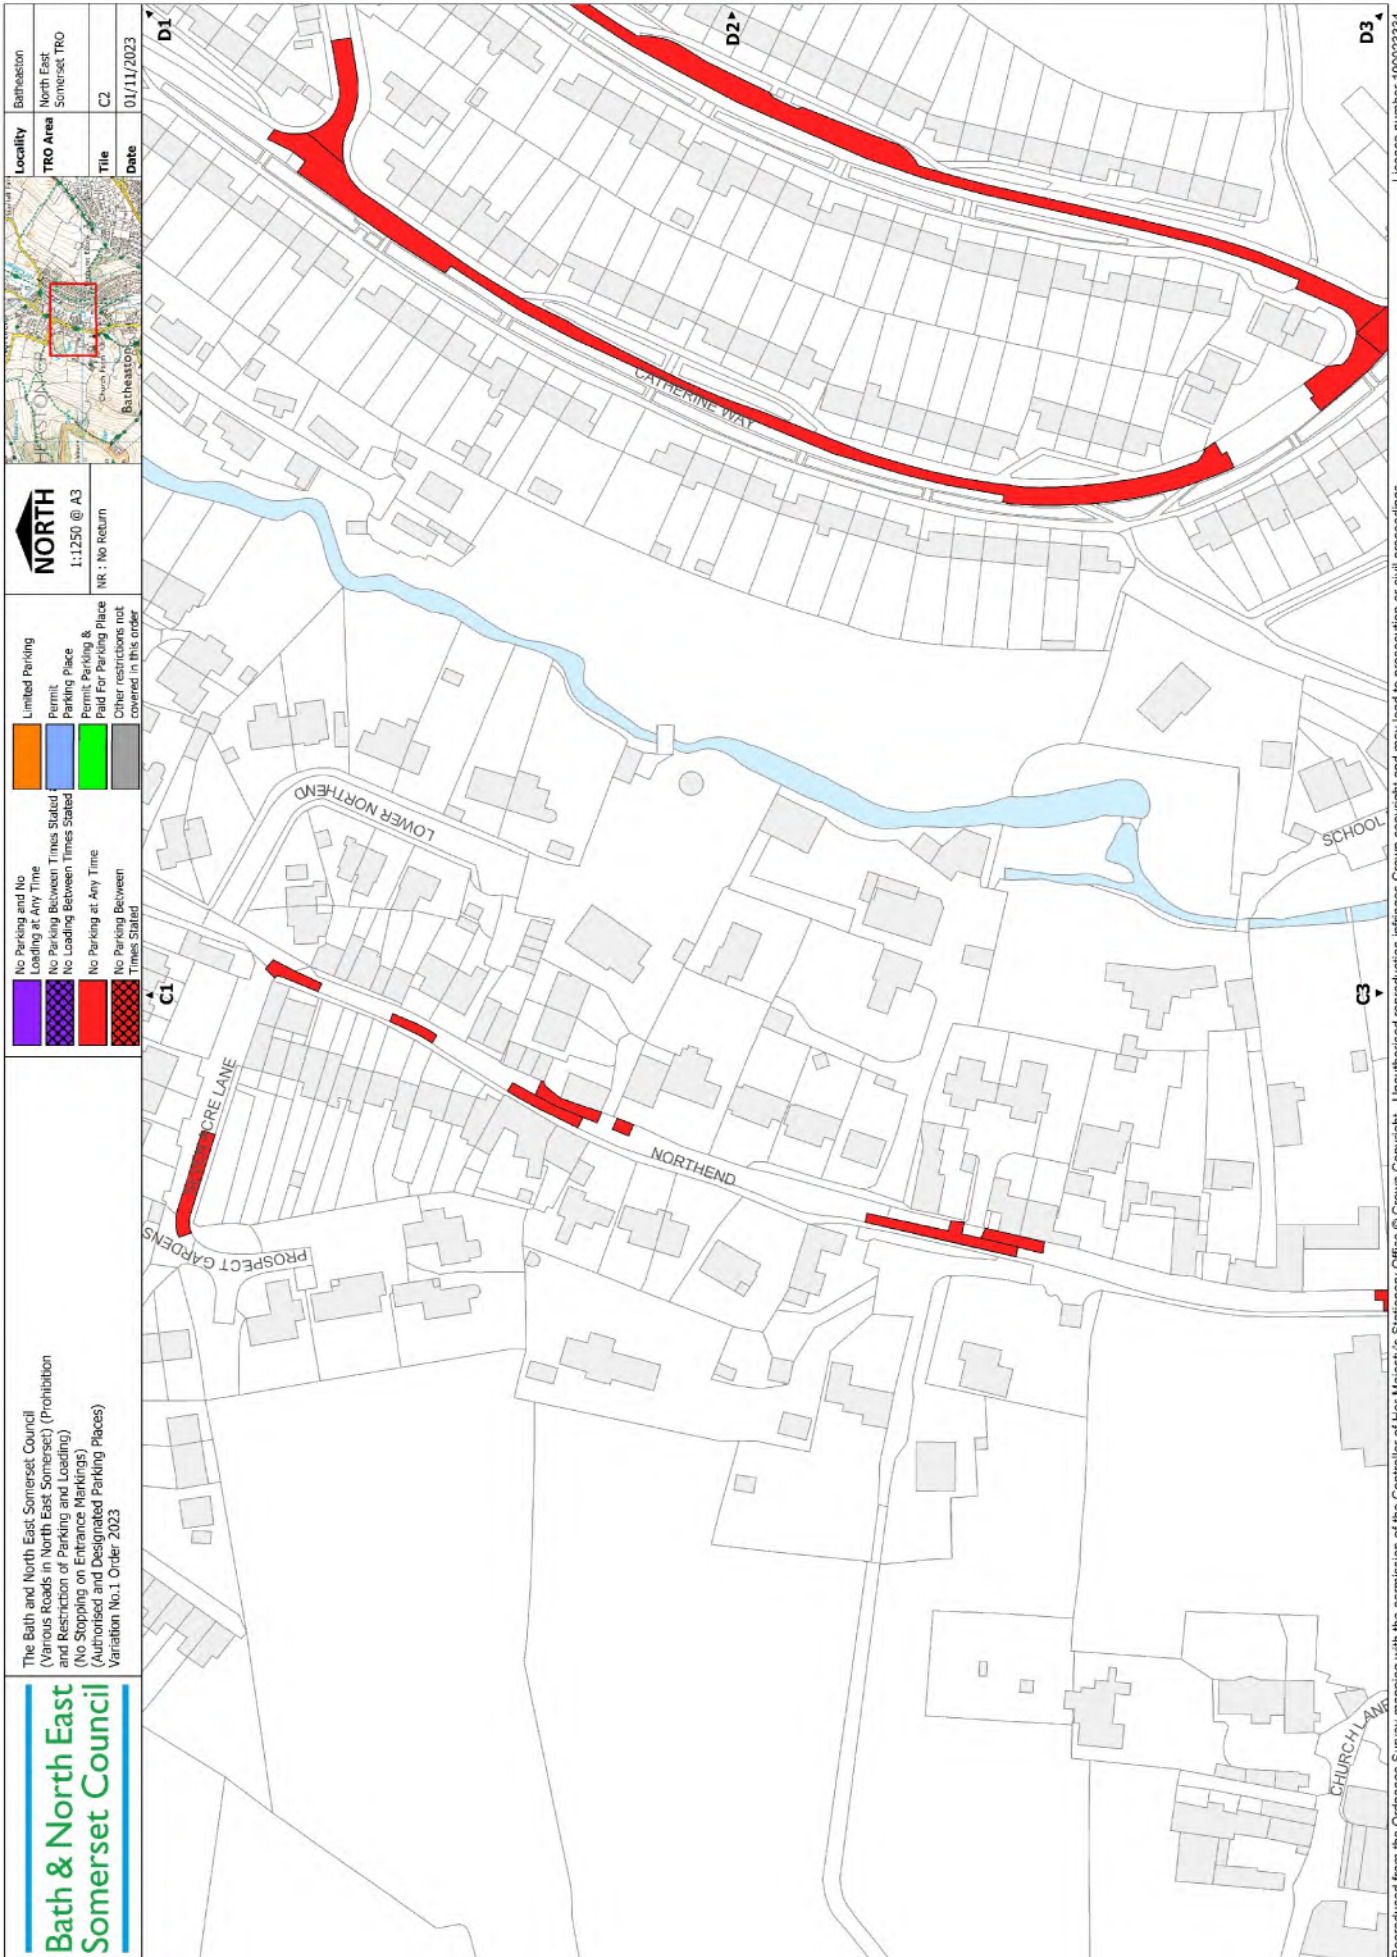

Authorised signatory *Andy Biddlecombe*

SCHEDULE 1

MAPS/TILES

Reproduced from the Ordnance Survey mapping with the permission of the Controller of Her Majesty's Stationery Office © Crown Copyright. Unauthorised reproduction infringes Crown copyright and may lead to prosecution or civil proceedings. Licence number 10023334.