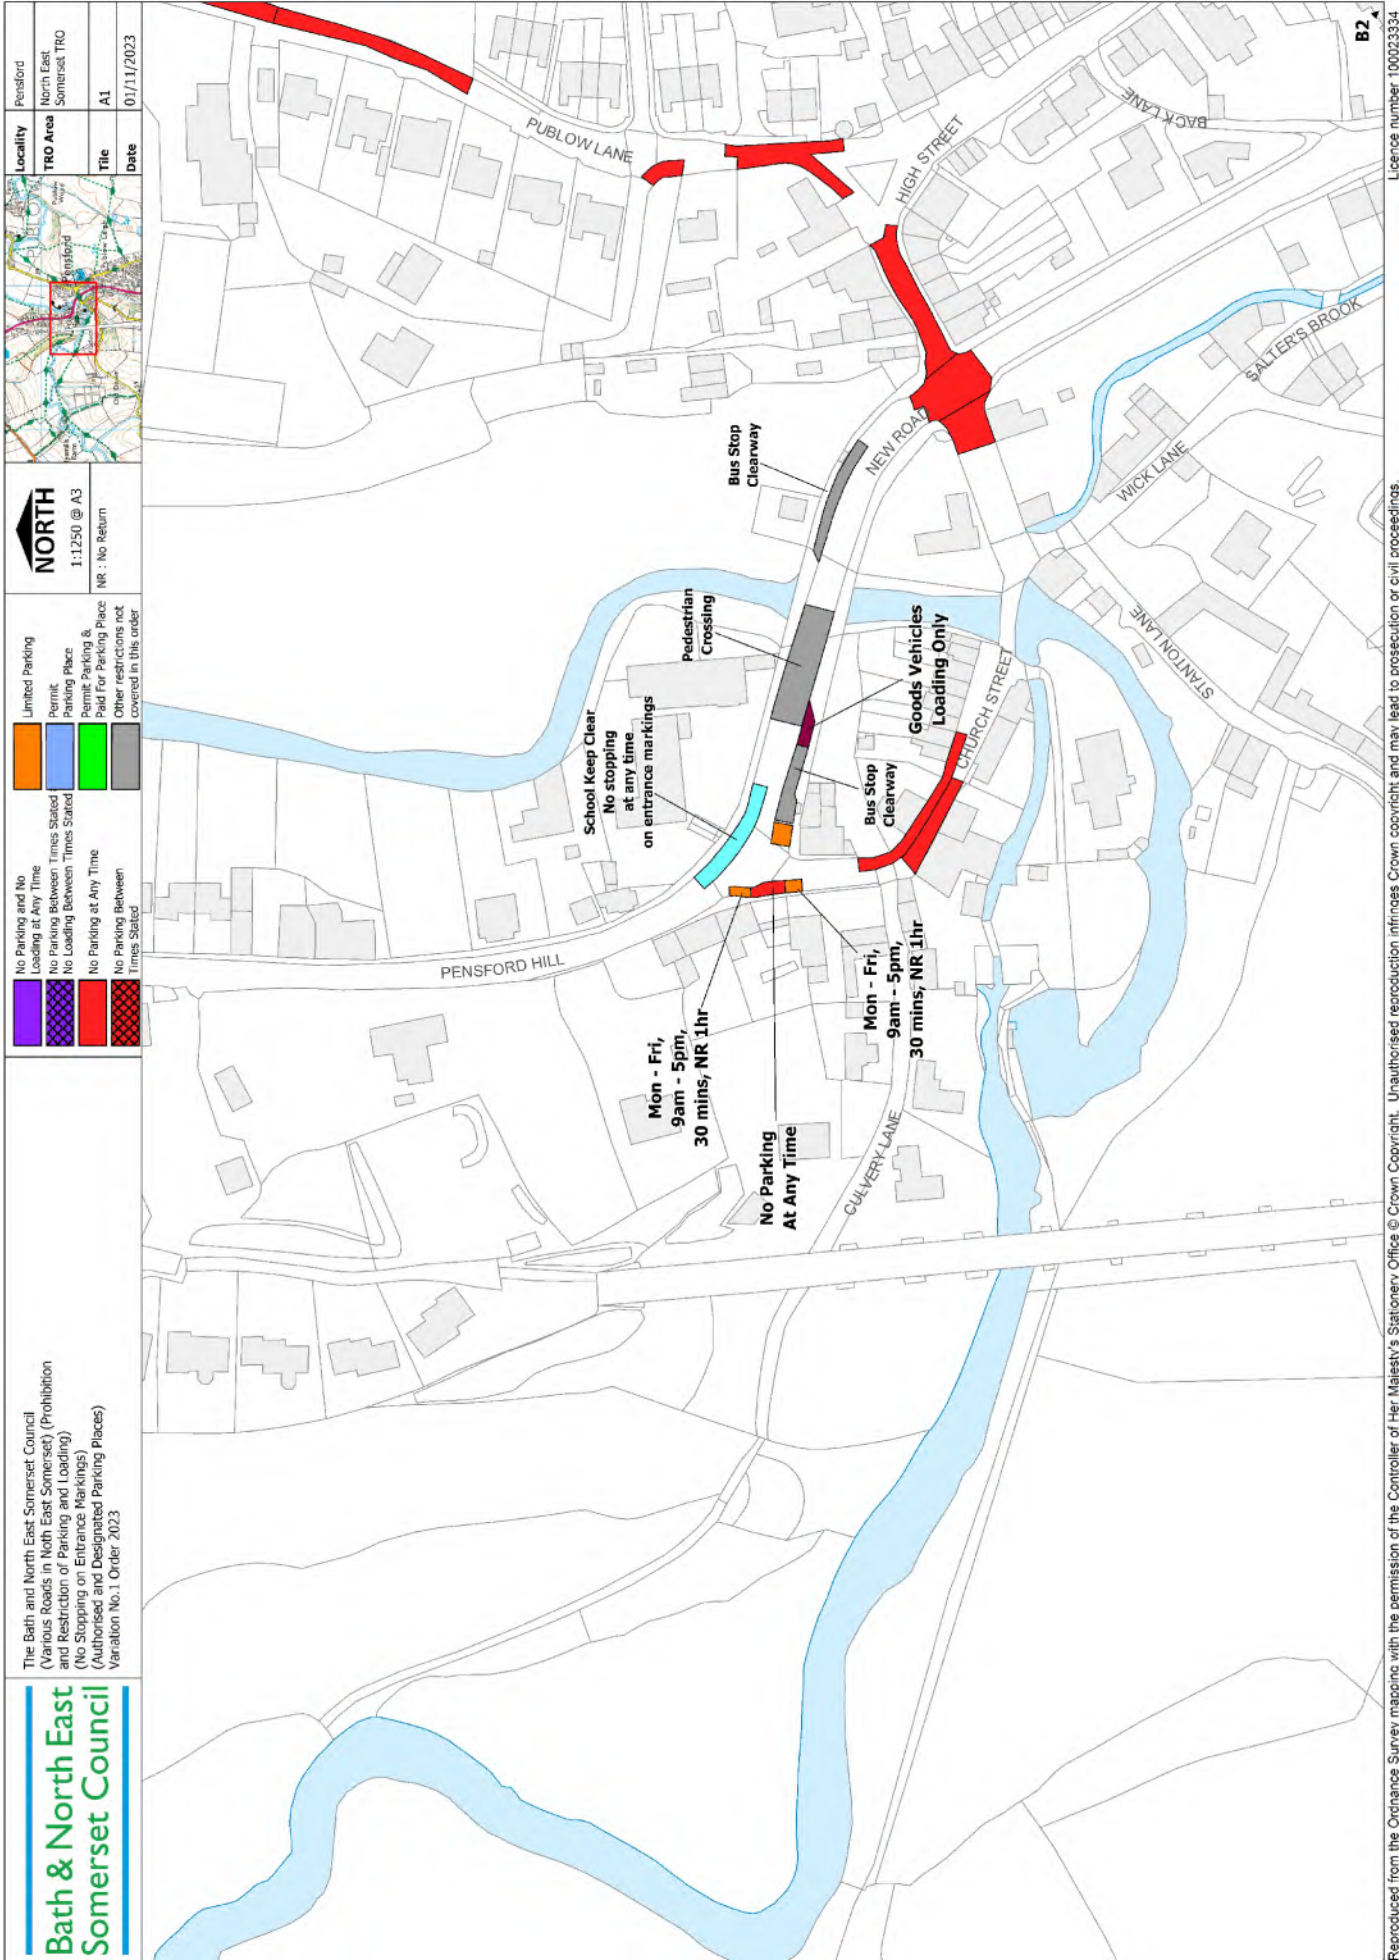

Bath & North East Somerset Council

The Bath and North East Somerset Council
(Various Roads in North East Somerset) (Prohibition
and Restriction of Parking and Loading)
(No Stopping on Entrance Markings)
(Authorised and Designated Parking Places)
Variation No.1 Order 2023

- No Parking and No Loading at Any Time
- No Parking Between Times Stated
- Limited Parking
- Permit Parking & Paid For Parking Place
- No Parking at Any Time
- No Parking Between Times Stated
- Other restrictions not covered in this order

NORTH
1:1250 @ A3
NR : No Return

Locality	Pensford
TRC Area	North East Somerset TRC
Title	A1
Date	01/11/2023

LB