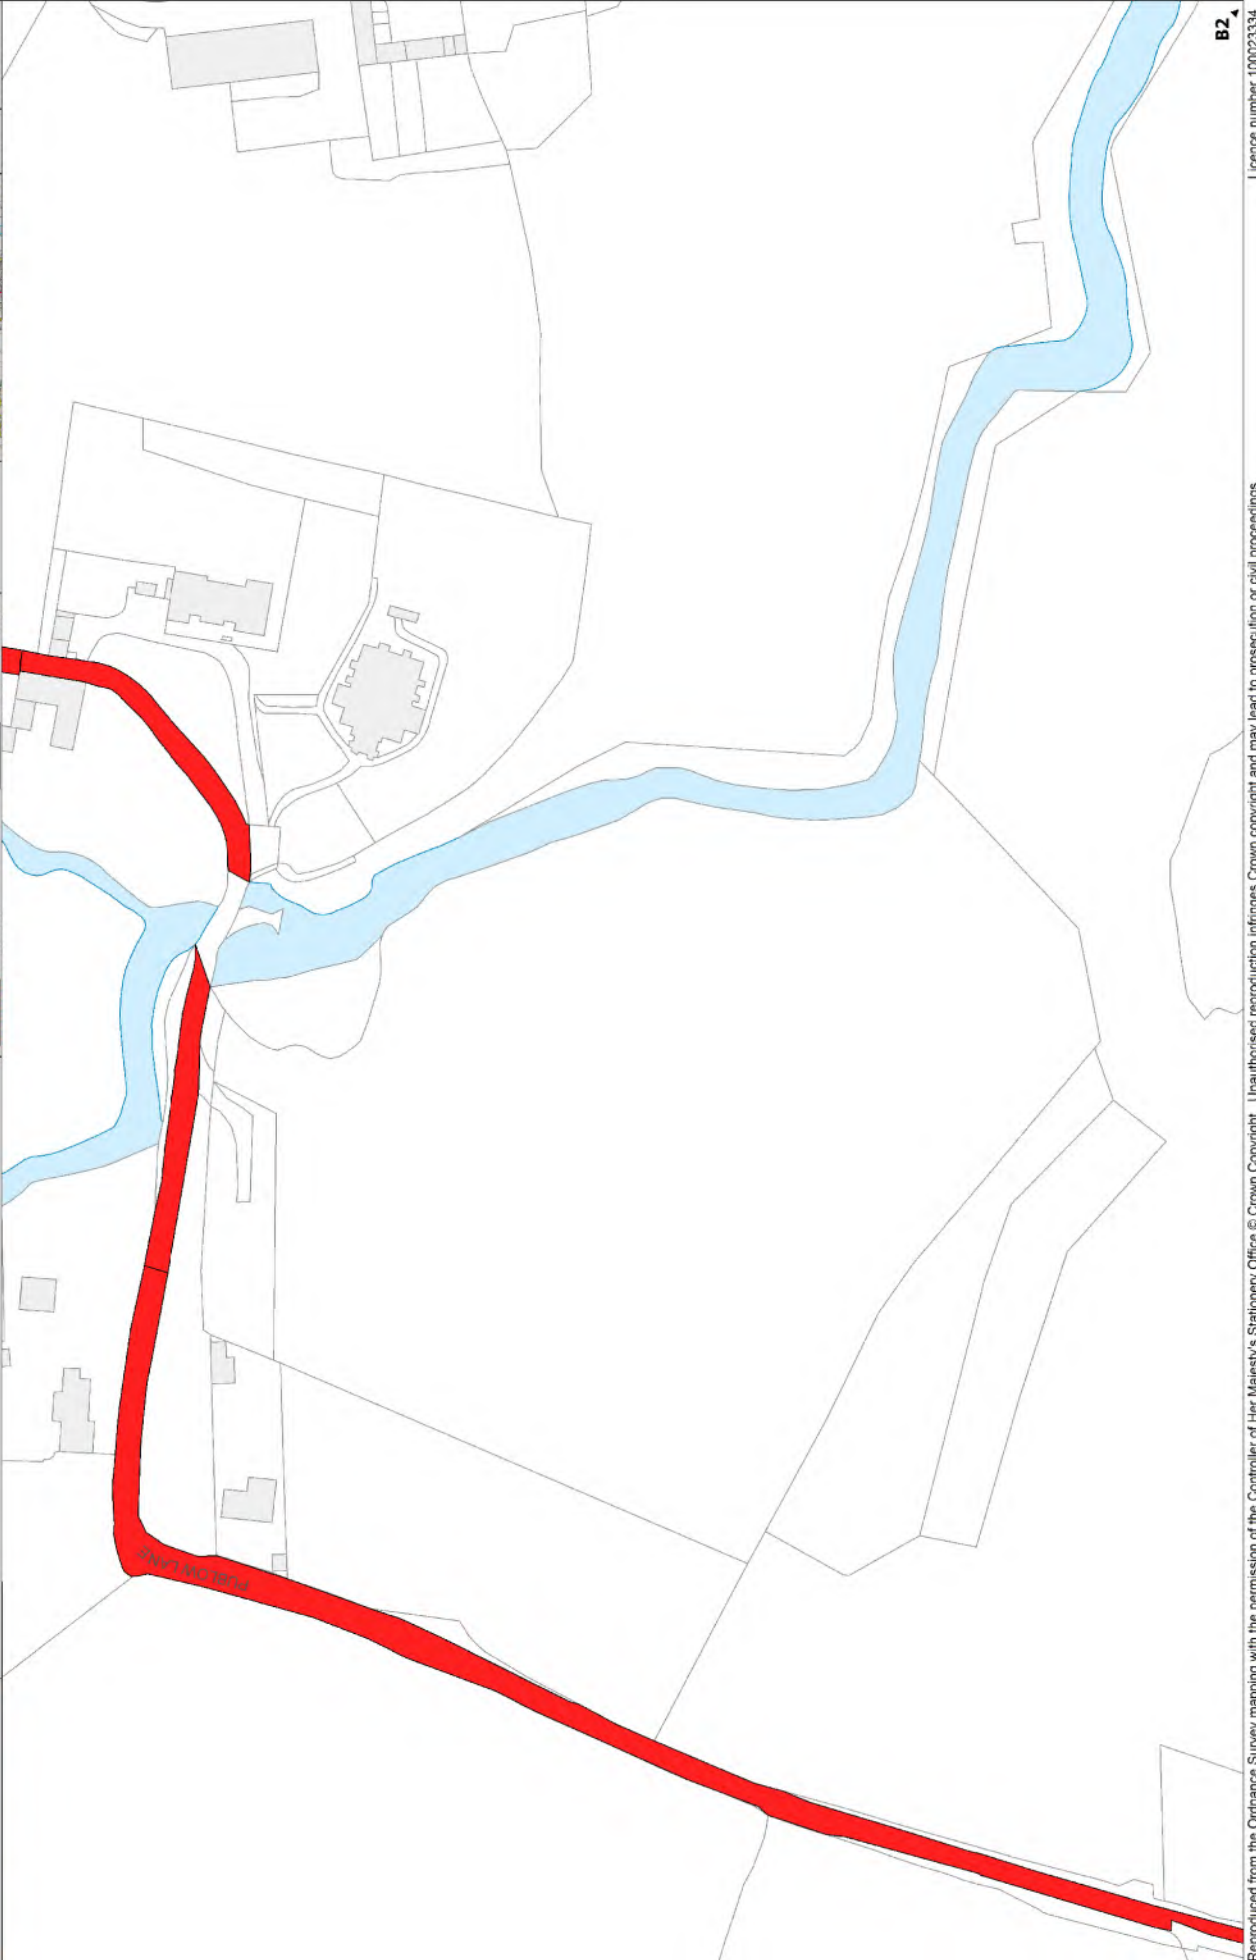

Bath & North East Somerset Council
Various Roads in North East Somerset (Prohibition and Restriction of Parking and Loading) (No Stopping on Entrance Markings) (Authorised and Designated Parking Places) Variation No.1 Order 2023

Legend:

	No Parking and No Loading at Any Time		Limited Parking
	No Parking Between Times Stated		Permit Parking Place
	No Loading Between Times Stated		Permit Parking & Paid For Parking Place
	No Parking at Any Time		Other restrictions not covered in this order
	No Parking Between Times Stated		

Scale: 1:1250 @ A3
NR - No Return

North Arrow

Locality Map: Shows the location of the map area within the North East Somerset region, with a red box indicating the specific area shown in the main map.

Metadata:

Penfold	North East Somerset TRO
TRO Area	Penfold
Title	B0
Date	01/11/2023

AB

27

B2