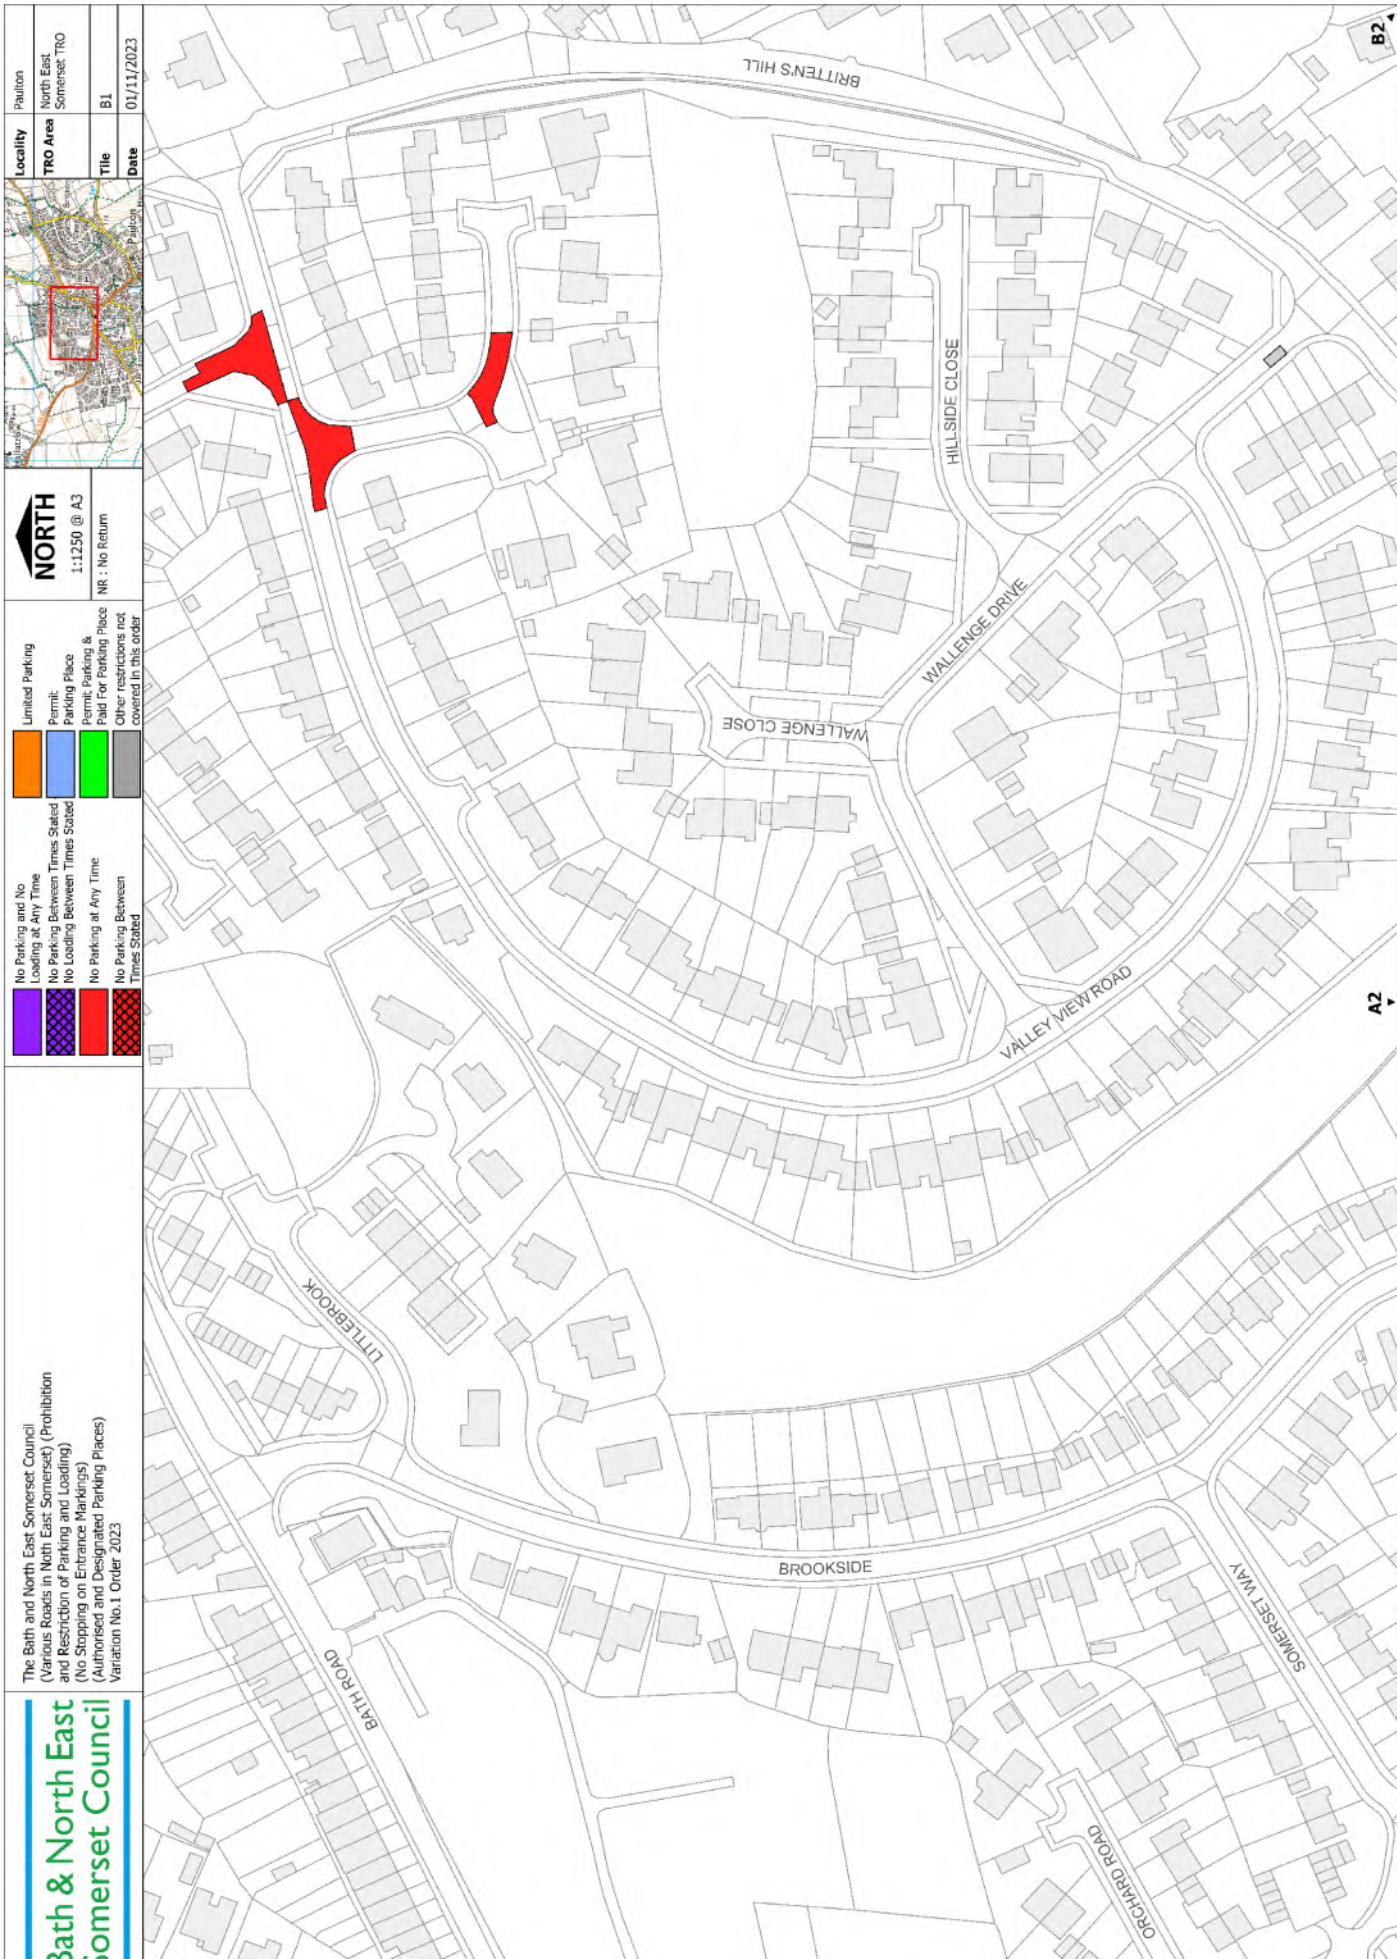

NORTH
 1:1250 @ A3
 NR : No Return

Locality
 TR0 Area
 Paulton
 North East Somerset TR0

Title
 A0

Date
 01/11/2023

AB

2

Paulton	North East Somerset TRO
Locality	North East Somerset TRO
Title	B1
Date	01/11/2023