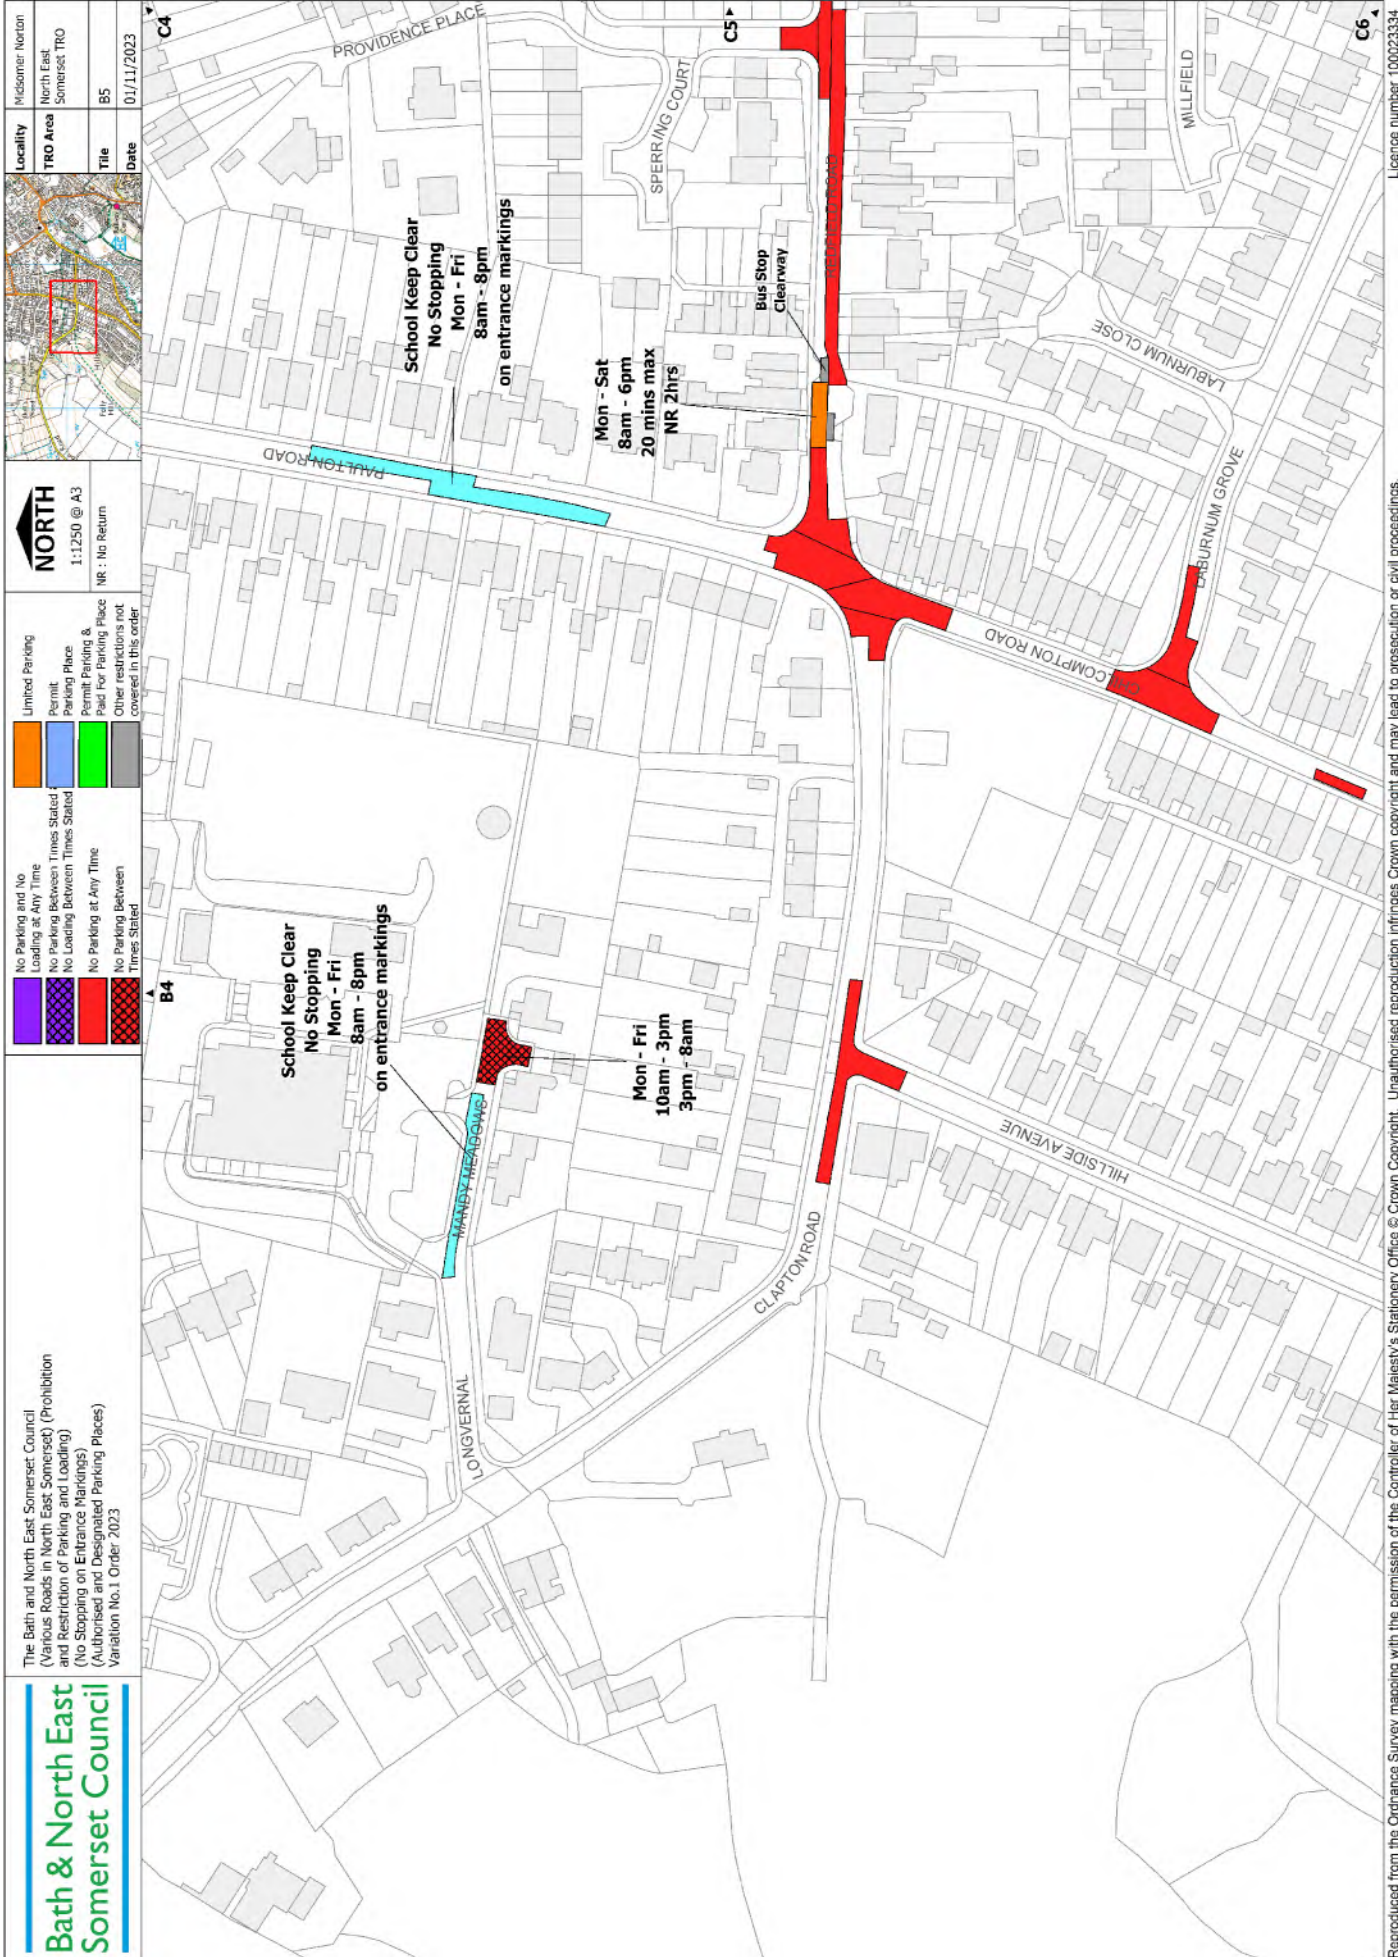

High Litterton
 North East
 Somerset TR0

Locality
 TR0 Area

Title
 A1

Date
 01/11/2023

AB

Midsummer Norton	North East Somerset TRO
Locality	TRO Area
B5	Title
01/11/2023	Date

NORTH
1:1250 @ A3
NR: No Return

Orange	Unlimited Parking
Blue	Permit Parking Place
Green	Permit Parking & Paid For Parking Place
Grey	Other restrictions not covered in this order