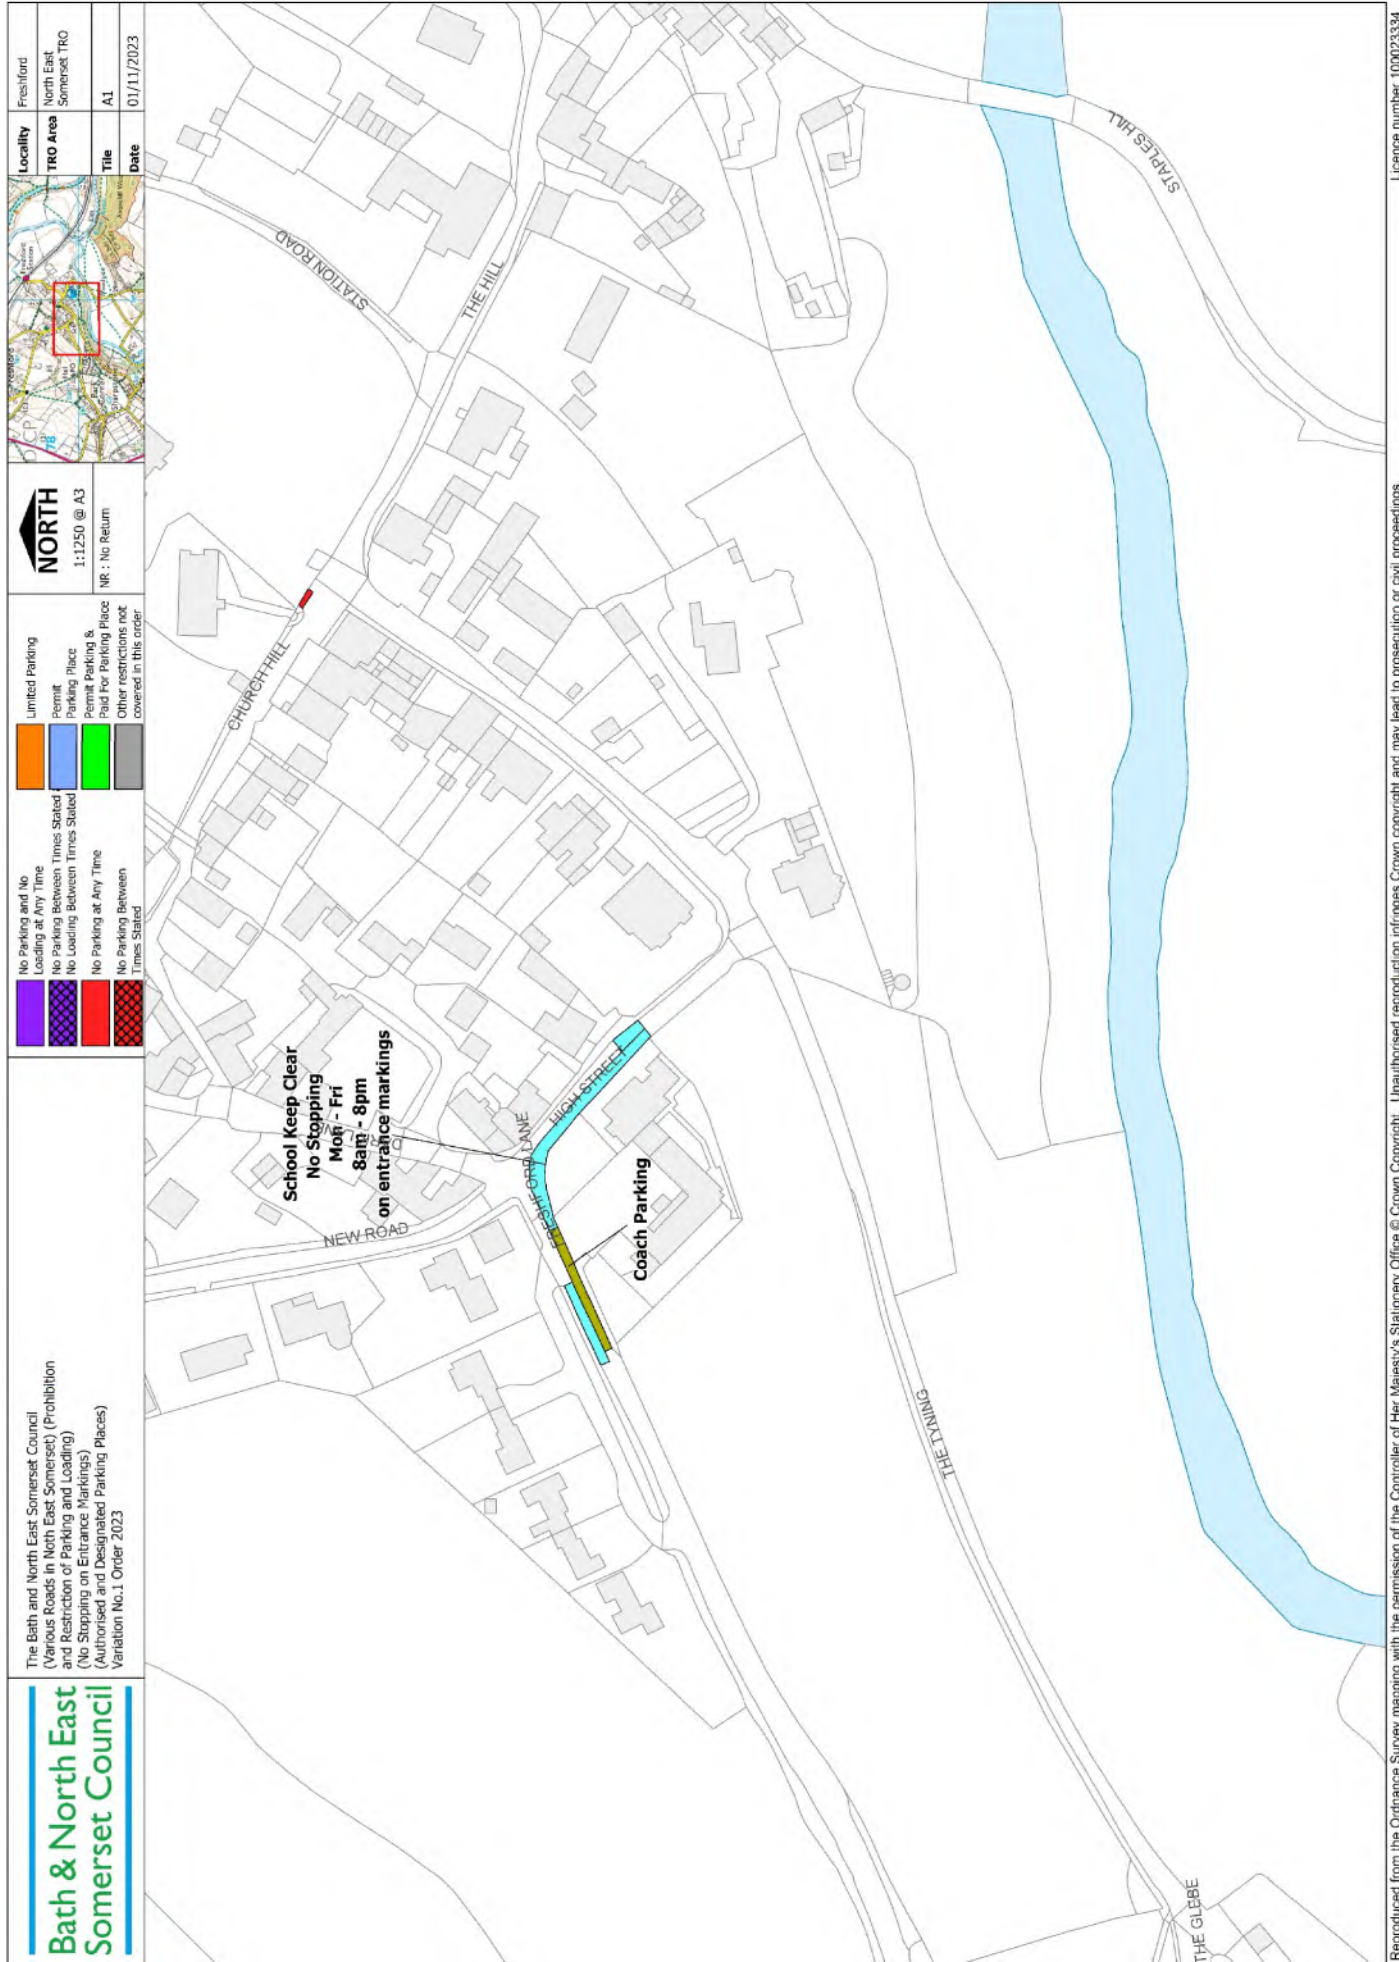

The Bath and North East Somerset Council
(Various Roads in North East Somerset) (Prohibition
and Restriction of Parking and Loading)
(No Stopping on Entrance Markings)
(Authorised and Designated Parking Places)
Variation No.1 Order 2023

**Bath & North East
Somerset Council**

NORTH
1:1250 @ A3
NR: No Return

- No Parking and No Loading at Any Time
- No Parking Between Times Stated
- No Loading Between Times Stated
- No Parking at Any Time
- No Parking Between Times Stated
- Limited Parking
- Permit Parking Place
- Permit Parking & Paid For Parking Place
- Other restrictions not covered in this order

Locality	Fresford
TRO Area	North East Somerset TRO
Title	A1
Date	01/11/2023

LB

01