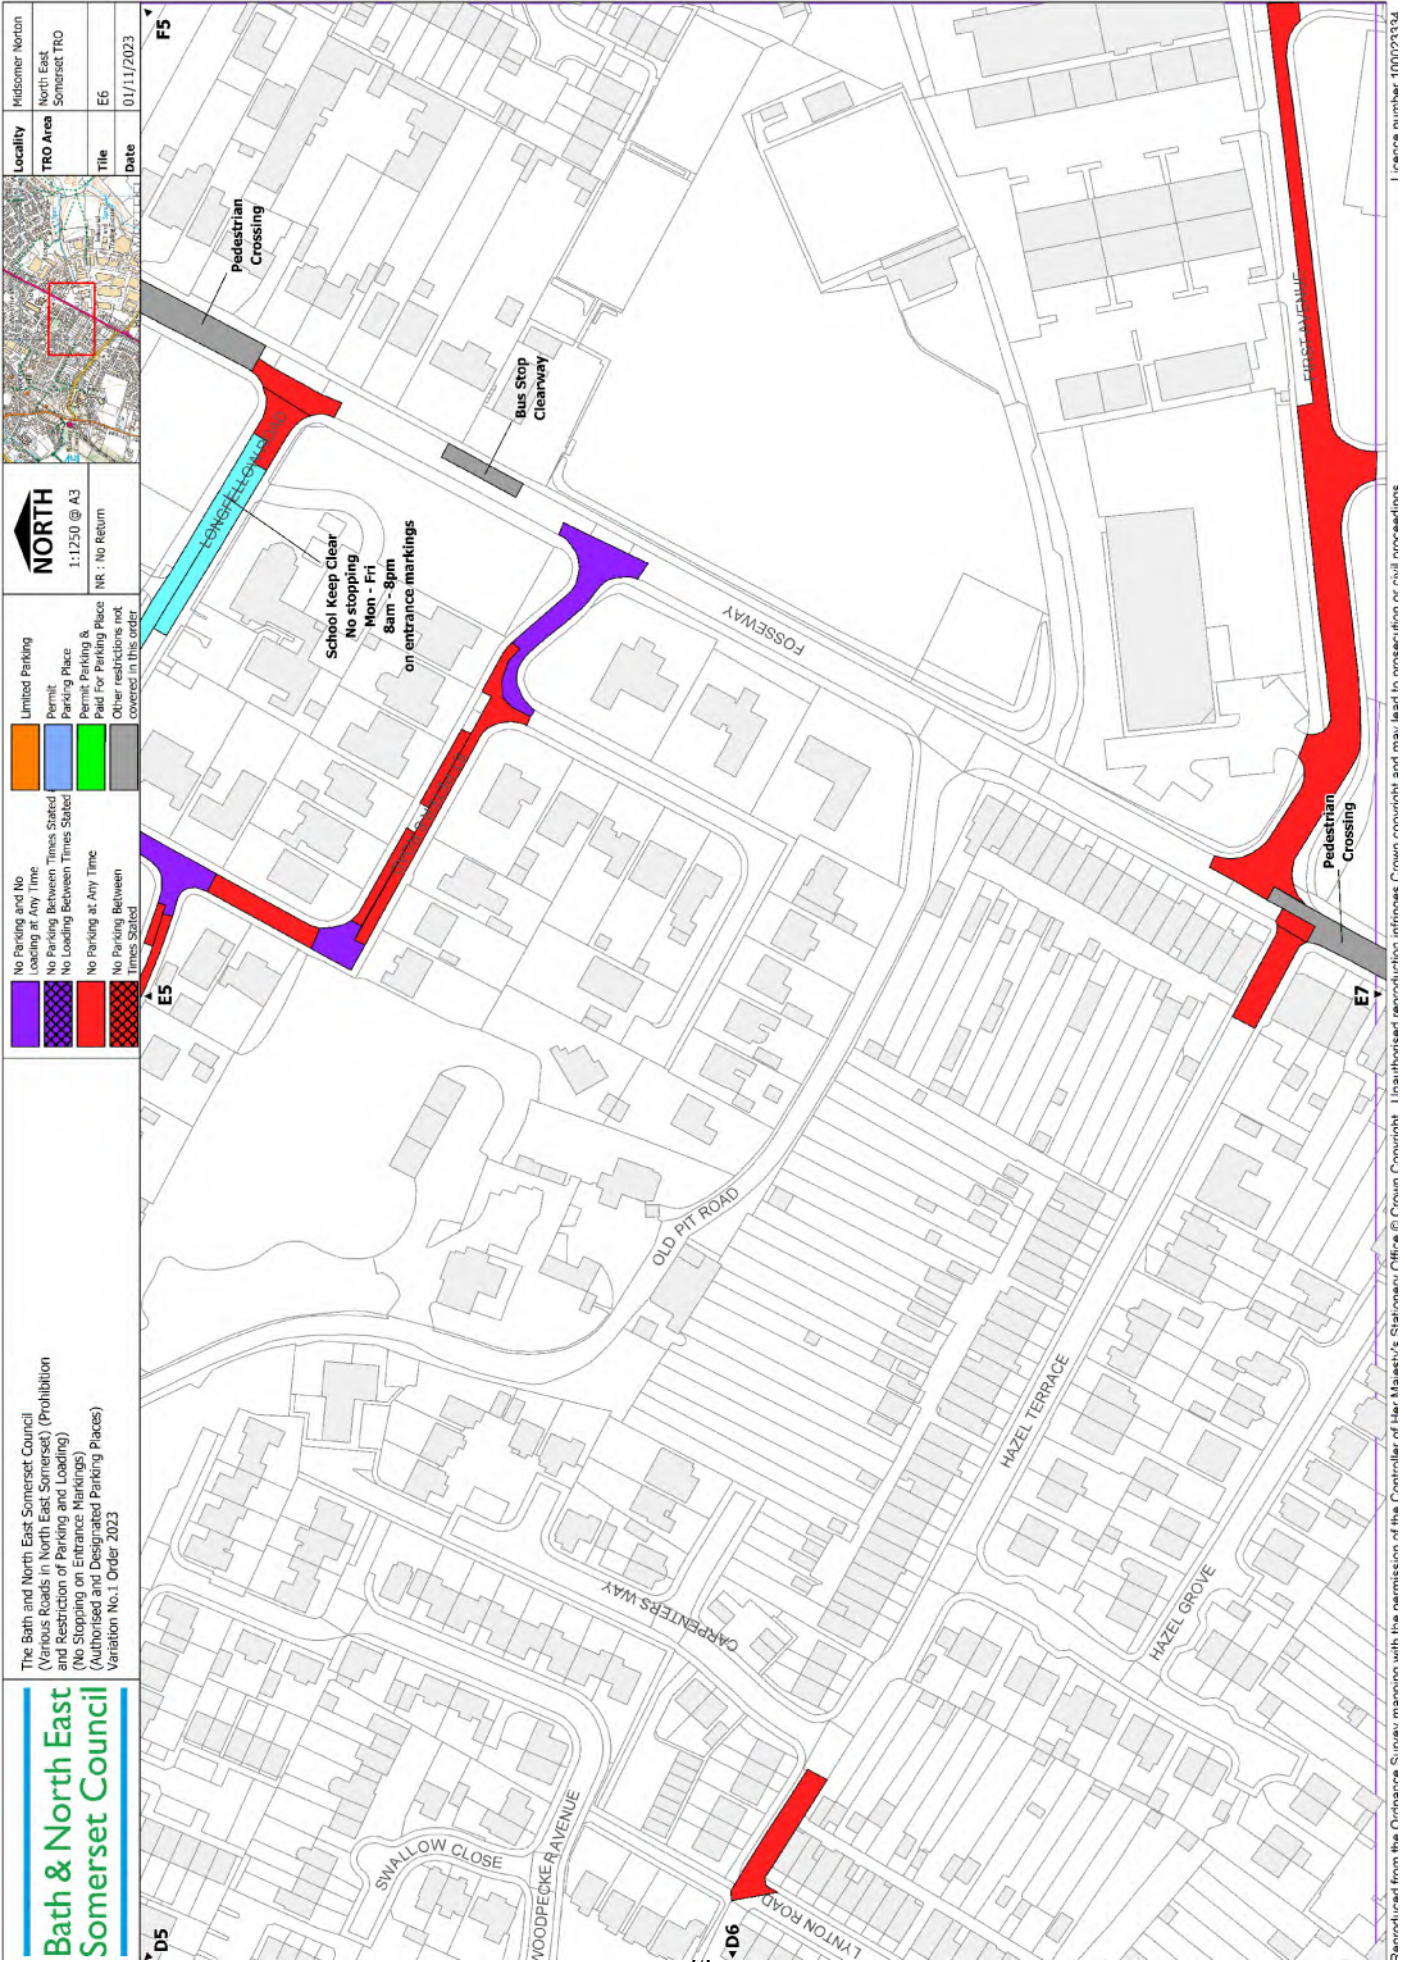

Midsummer North	North East Somerset TRO
North East Somerset TRO	
Locality	
Tile	E6
Date	01/11/2023

Orange	Permit Parking
Blue	No Parking Between Times Stated
Red	No Parking at Any Time
Purple	No Parking and No Loading at Any Time
Yellow	School Keep Clear
Green	Permit Parking & Paid For Parking Place
Black	Other restrictions not covered in this order

The Bath and North East Somerset Council (Various Roads in North East Somerset) (Prohibition and Restriction of Parking and Loading) (No Stopping on Entrance Markings) (Authorised and Designated Parking Places) Variation No.1 Order 2023

Bath & North East Somerset Council

LB