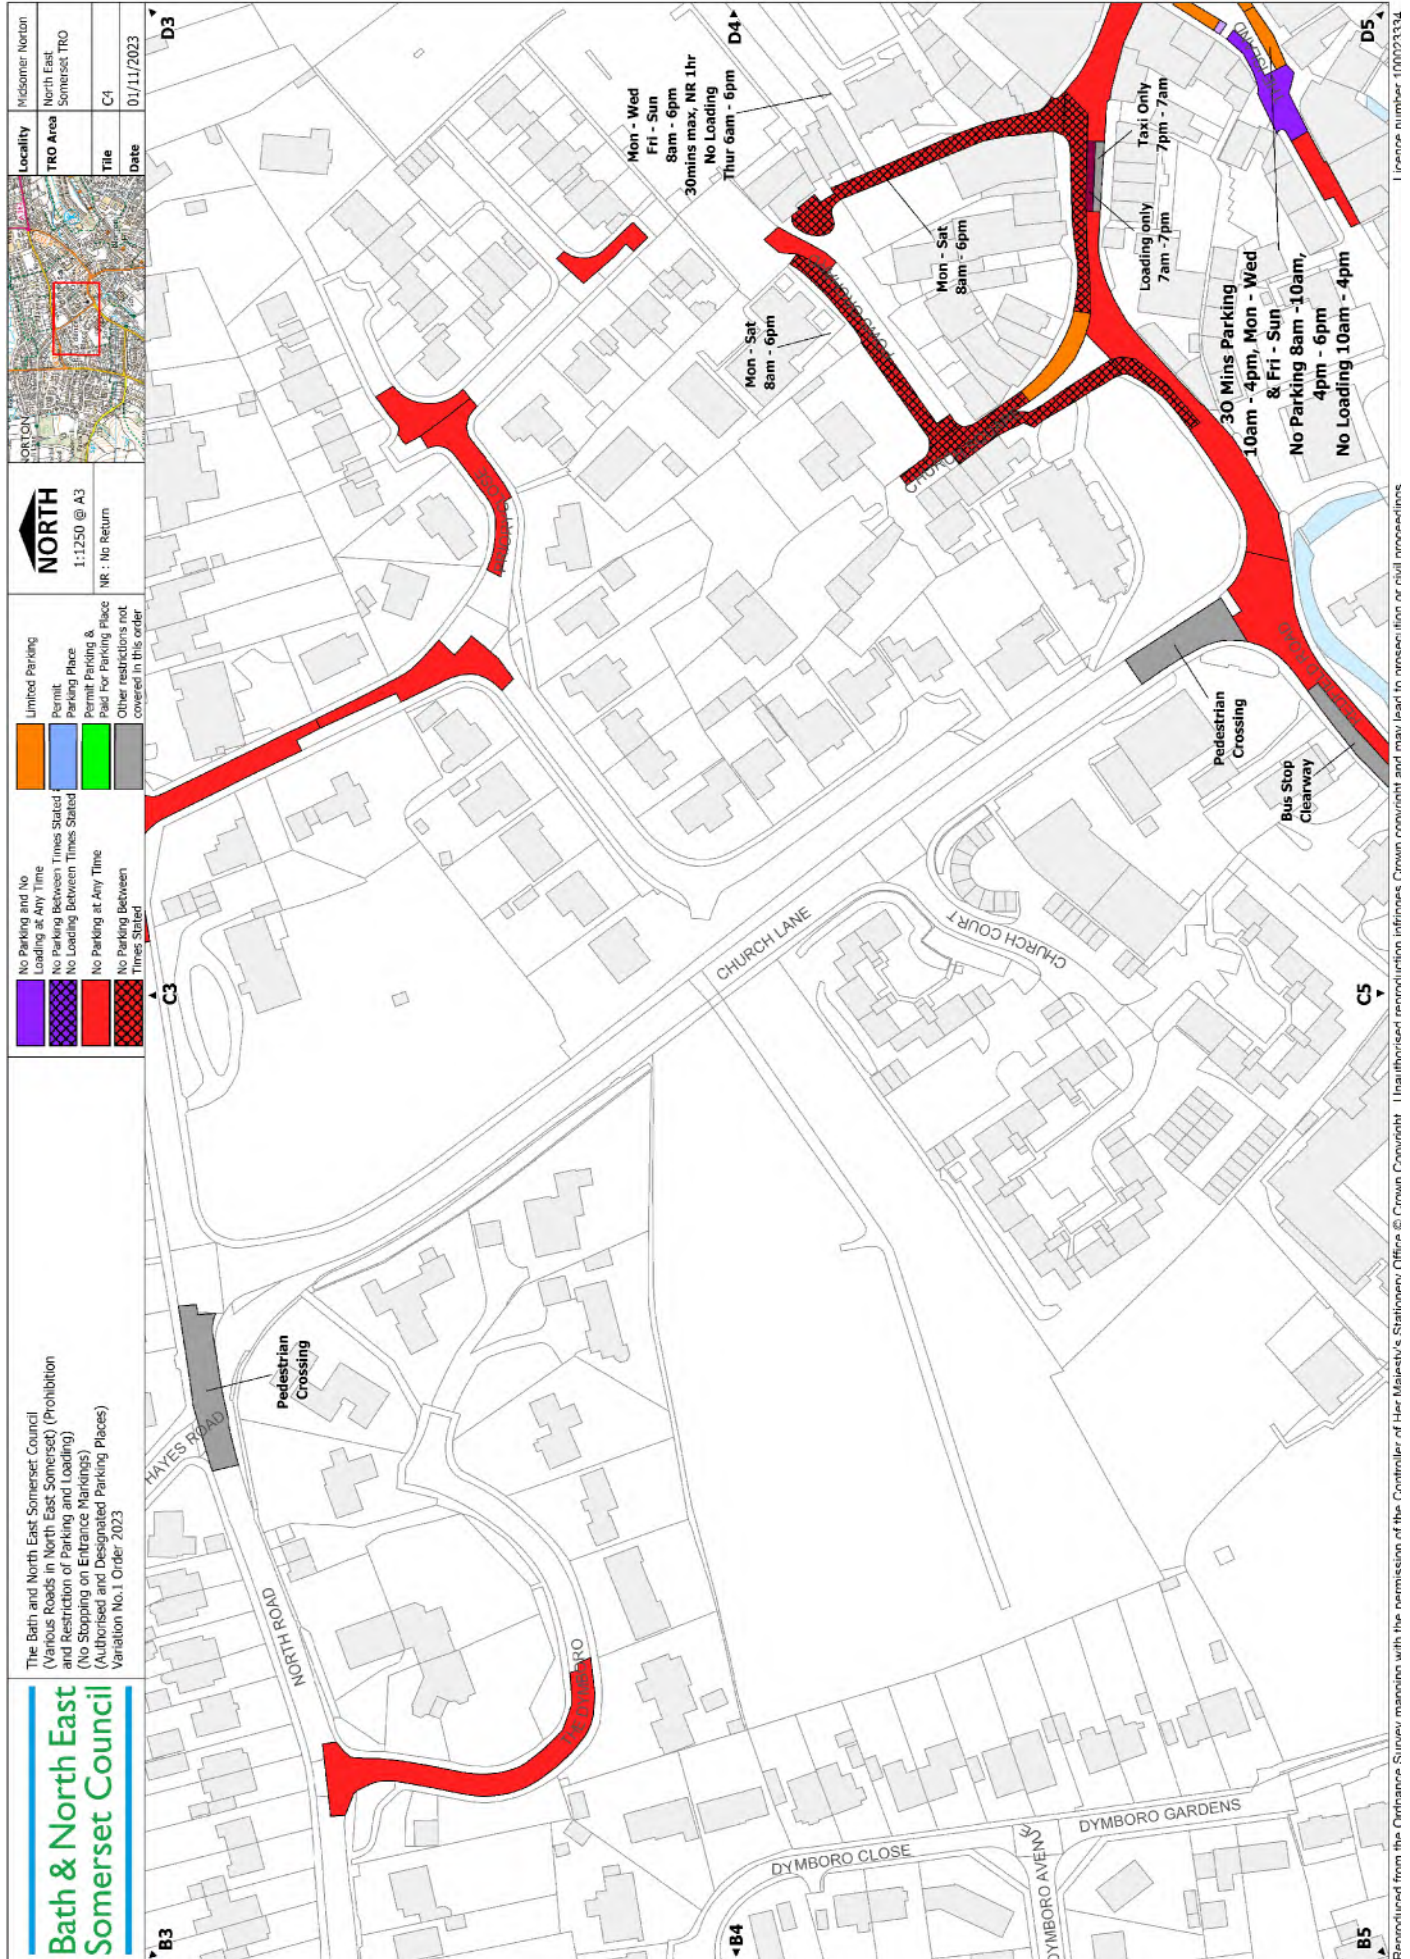

Bath & North East Somerset Council
Various Roads in North East Somerset (Prohibition and Restriction of Parking and Loading)
(No Stopping on Entrance Markings)
(Authorised and Designated Parking Places)
Variation No.1 Order 2023

No Parking and No Loading at Any Time
No Parking Between Times Stated
No Loading Between Times Stated
No Parking at Any Time
No Parking Between Times Stated

NORTH
1:1250 @ A3
NR: No Return

Midsummer Norton
North East Somerset TRO
Title: C1
Date: 01/11/2023

LB