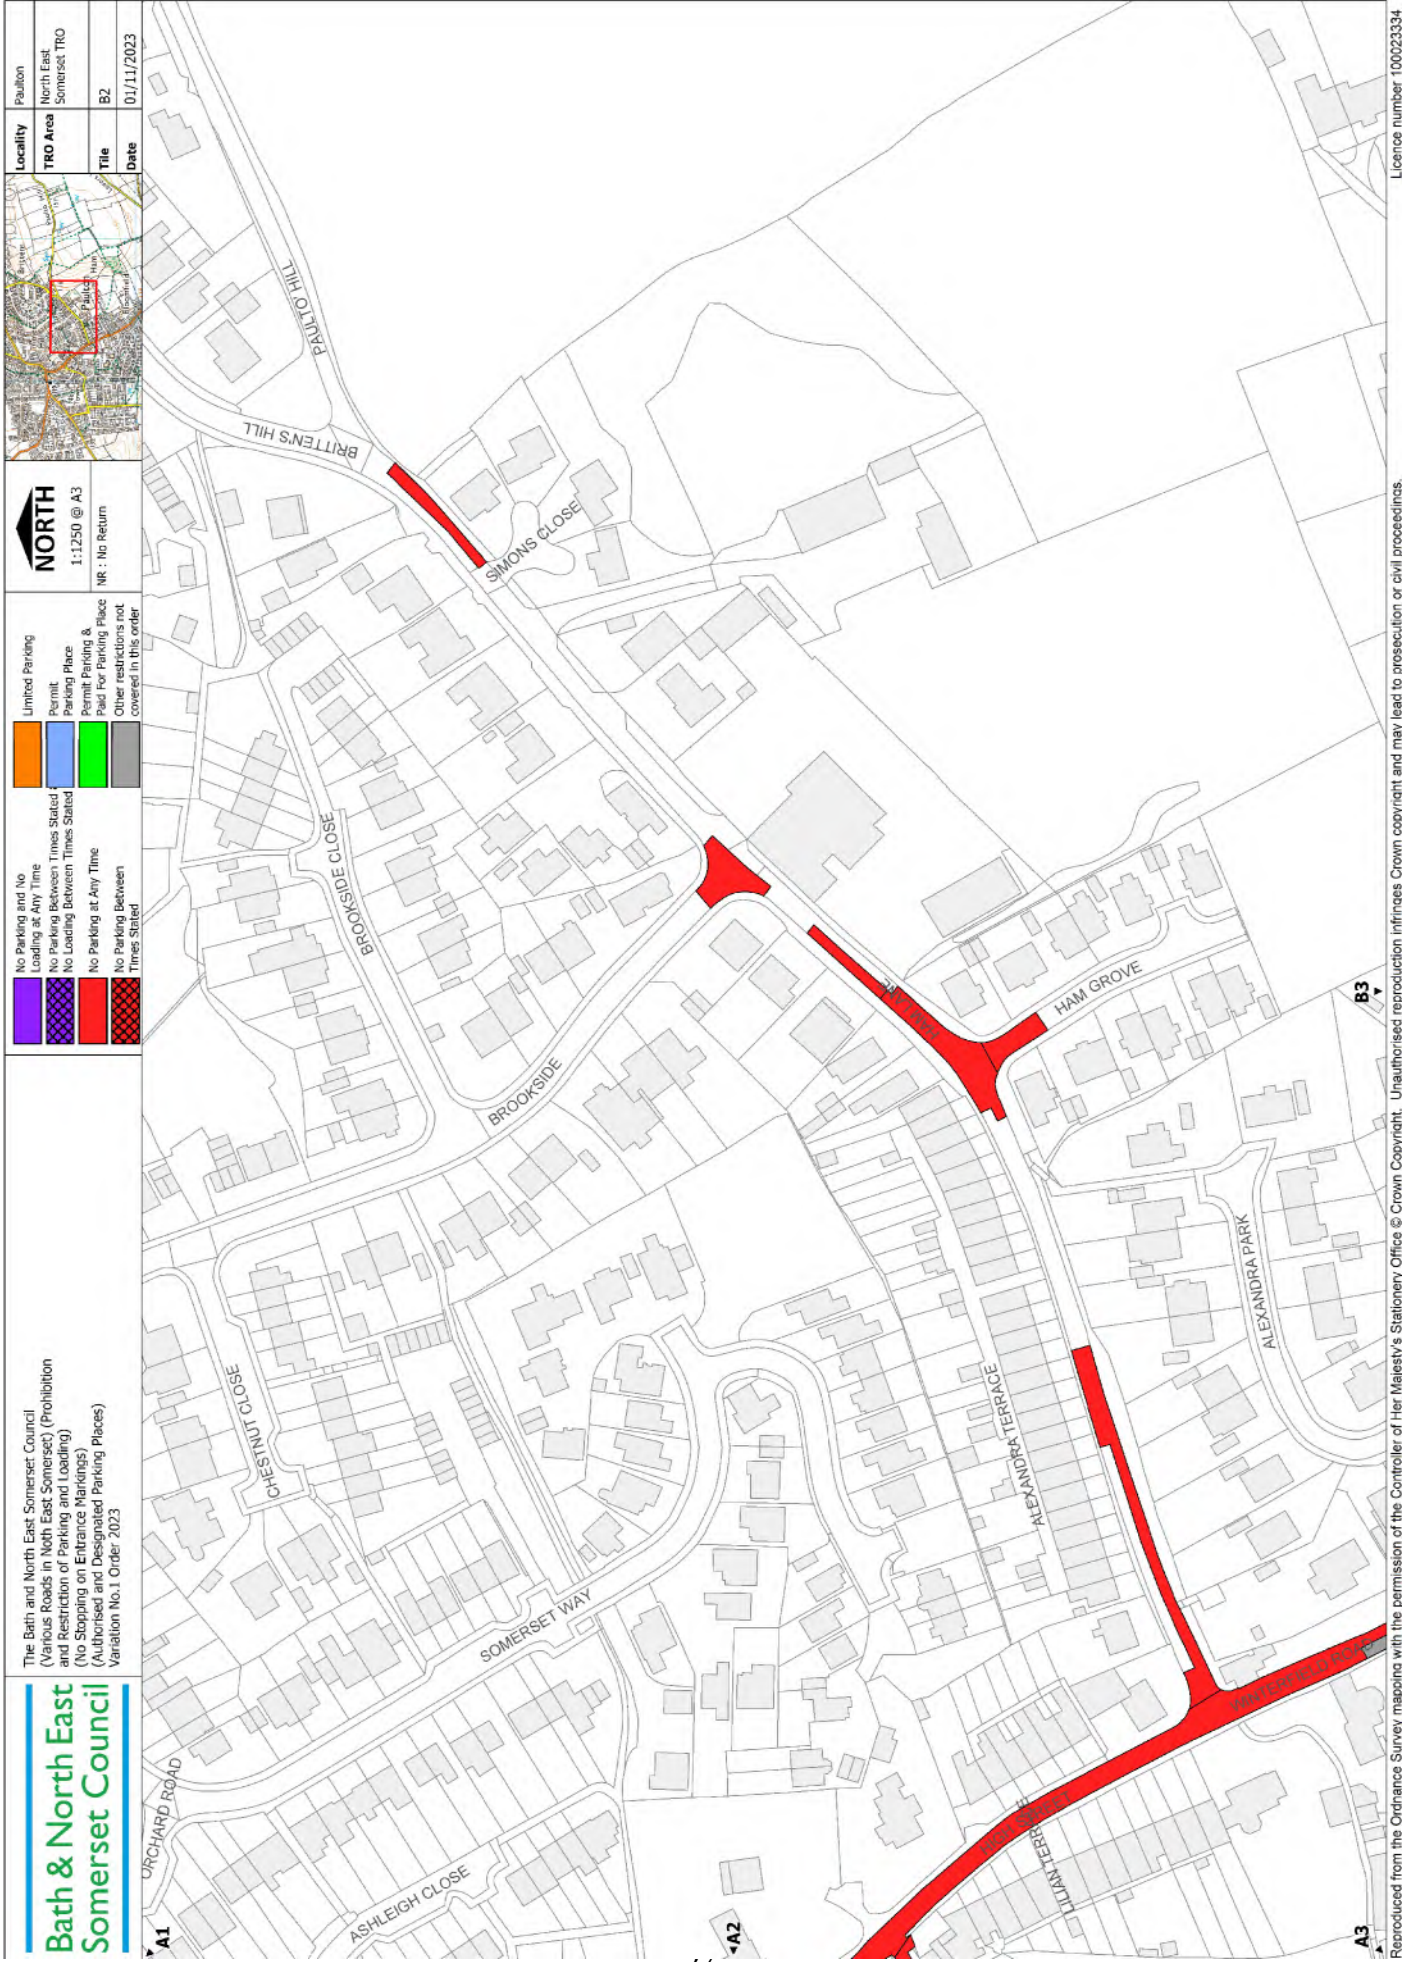

Bath & North East Somerset Council
Various Roads in North East Somerset (Prohibition and Restriction of Parking and Loading) (No Stopping on Entrance Markings) (Authorised and Designated Parking Places) Variation No.1 Order 2023

Legend:

- No Parking and No Loading at Any Time
- No Parking Between Times Stated
- No Loading Between Times Stated
- No Parking at Any Time
- No Parking Between Times Stated
- Permit Parking
- Permit Parking & Paid For Parking Place
- Other restrictions not covered in this order

NORTH
1:1250 @ A3
NR: No Return

Locality
TRO Area: North East Somerset TRO
Title
B2
Date
01/11/2023

AB