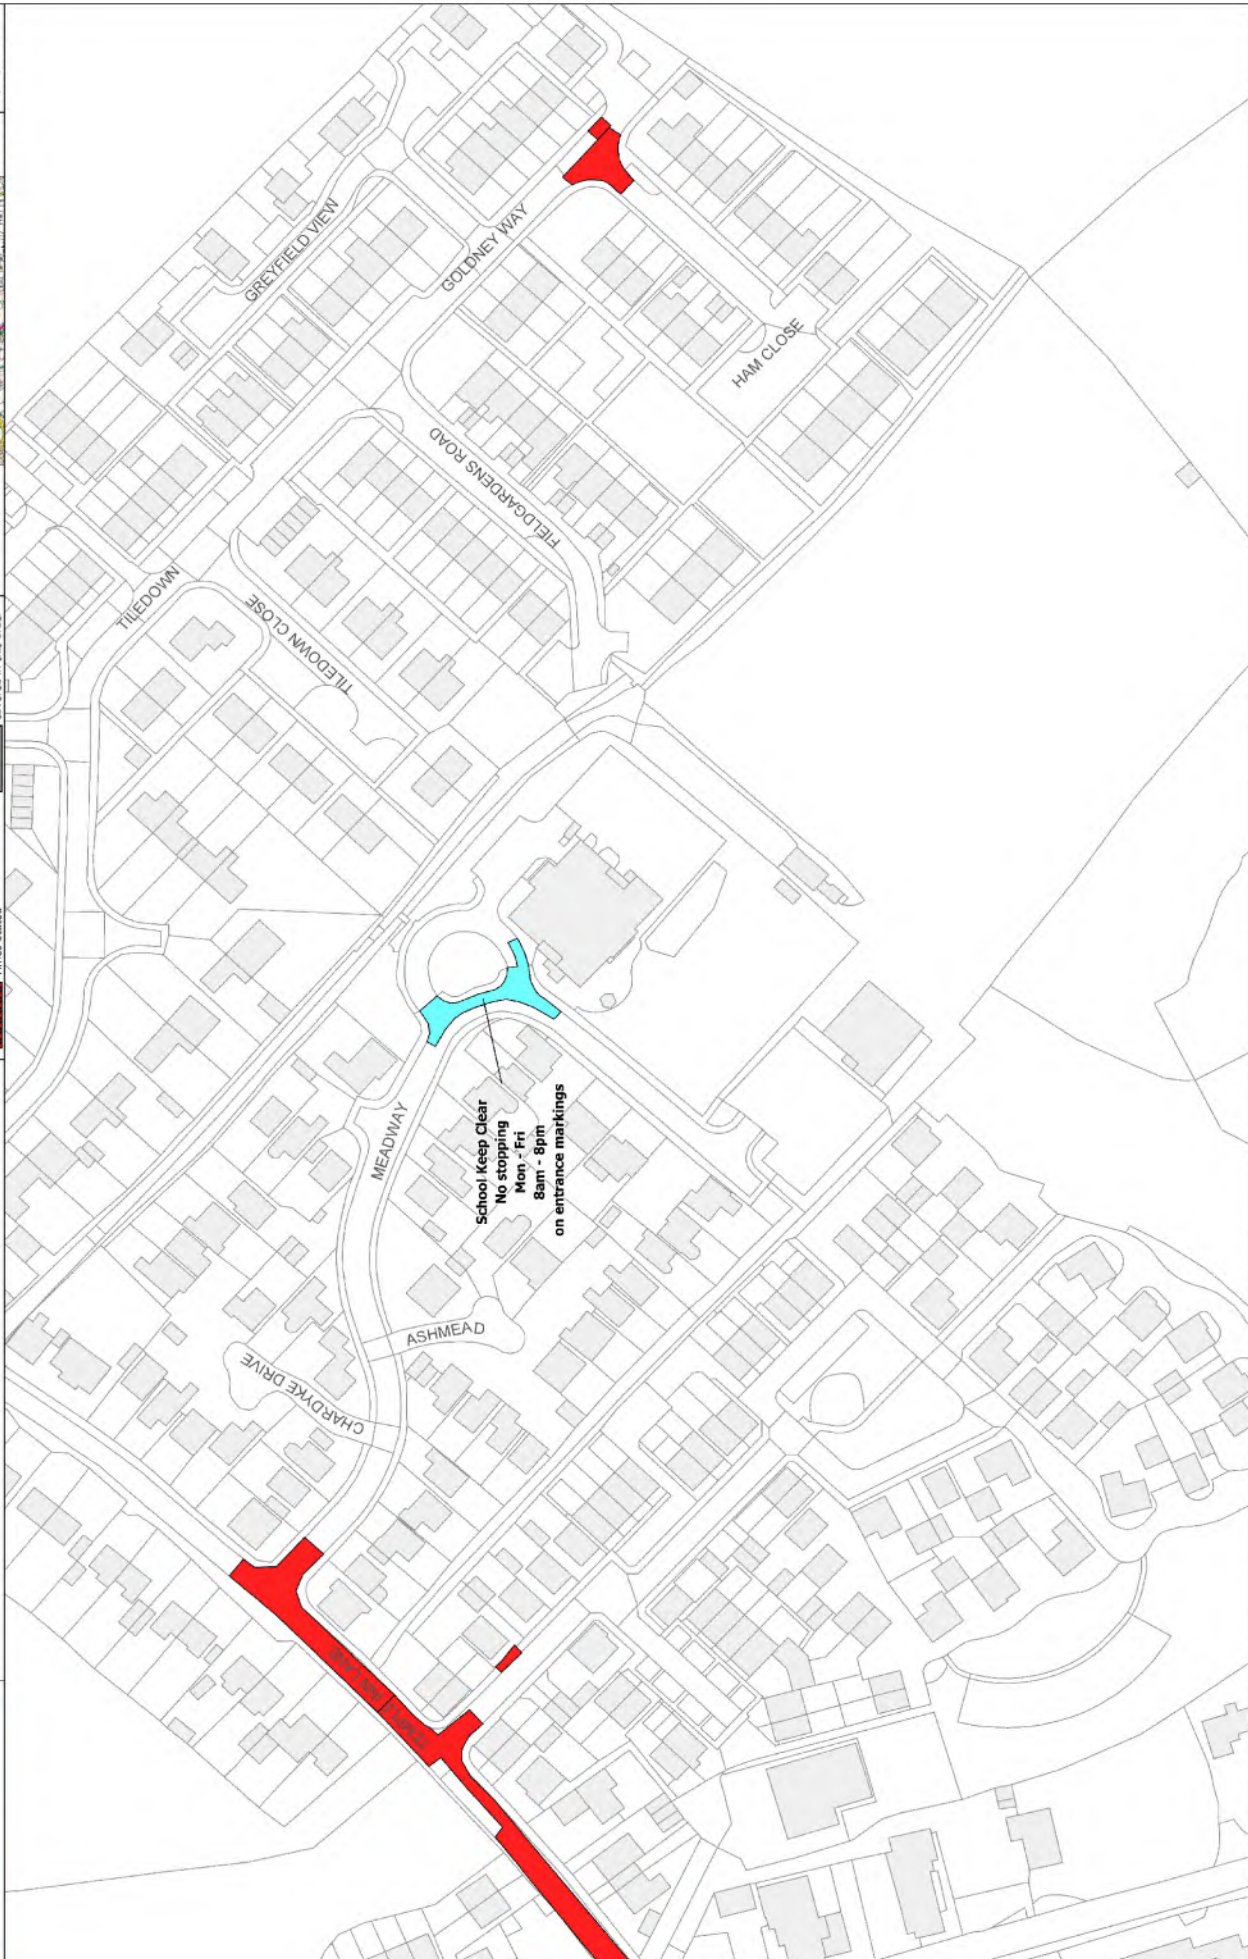

Bath & North East Somerset Council

The Bath and North East Somerset Council
(Various Roads in North East Somerset) (Prohibition
and Restriction of Parking and Loading)
(No Stopping on Entrance Markings)
(Authorised and Designated Parking Places)
Variation No.10Order 2023

Legend:

- No Parking and No Loading at Any Time
- No Parking Between Times Stated
- No Loading Between Times Stated
- No Parking at Any Time
- No Parking Between Times Stated
- Limited Parking
- Permit Parking Place
- Permit Parking & paid For Parking Place
- Other restrictions not covered in this order

Map Information:

- North Arrow
- Scale: 1:1250 @ A3
- NR: No Return
- Locality: Temple Cloud, North East Somerset, TRC Area
- Title: A1
- Date: 01/11/2023

LB