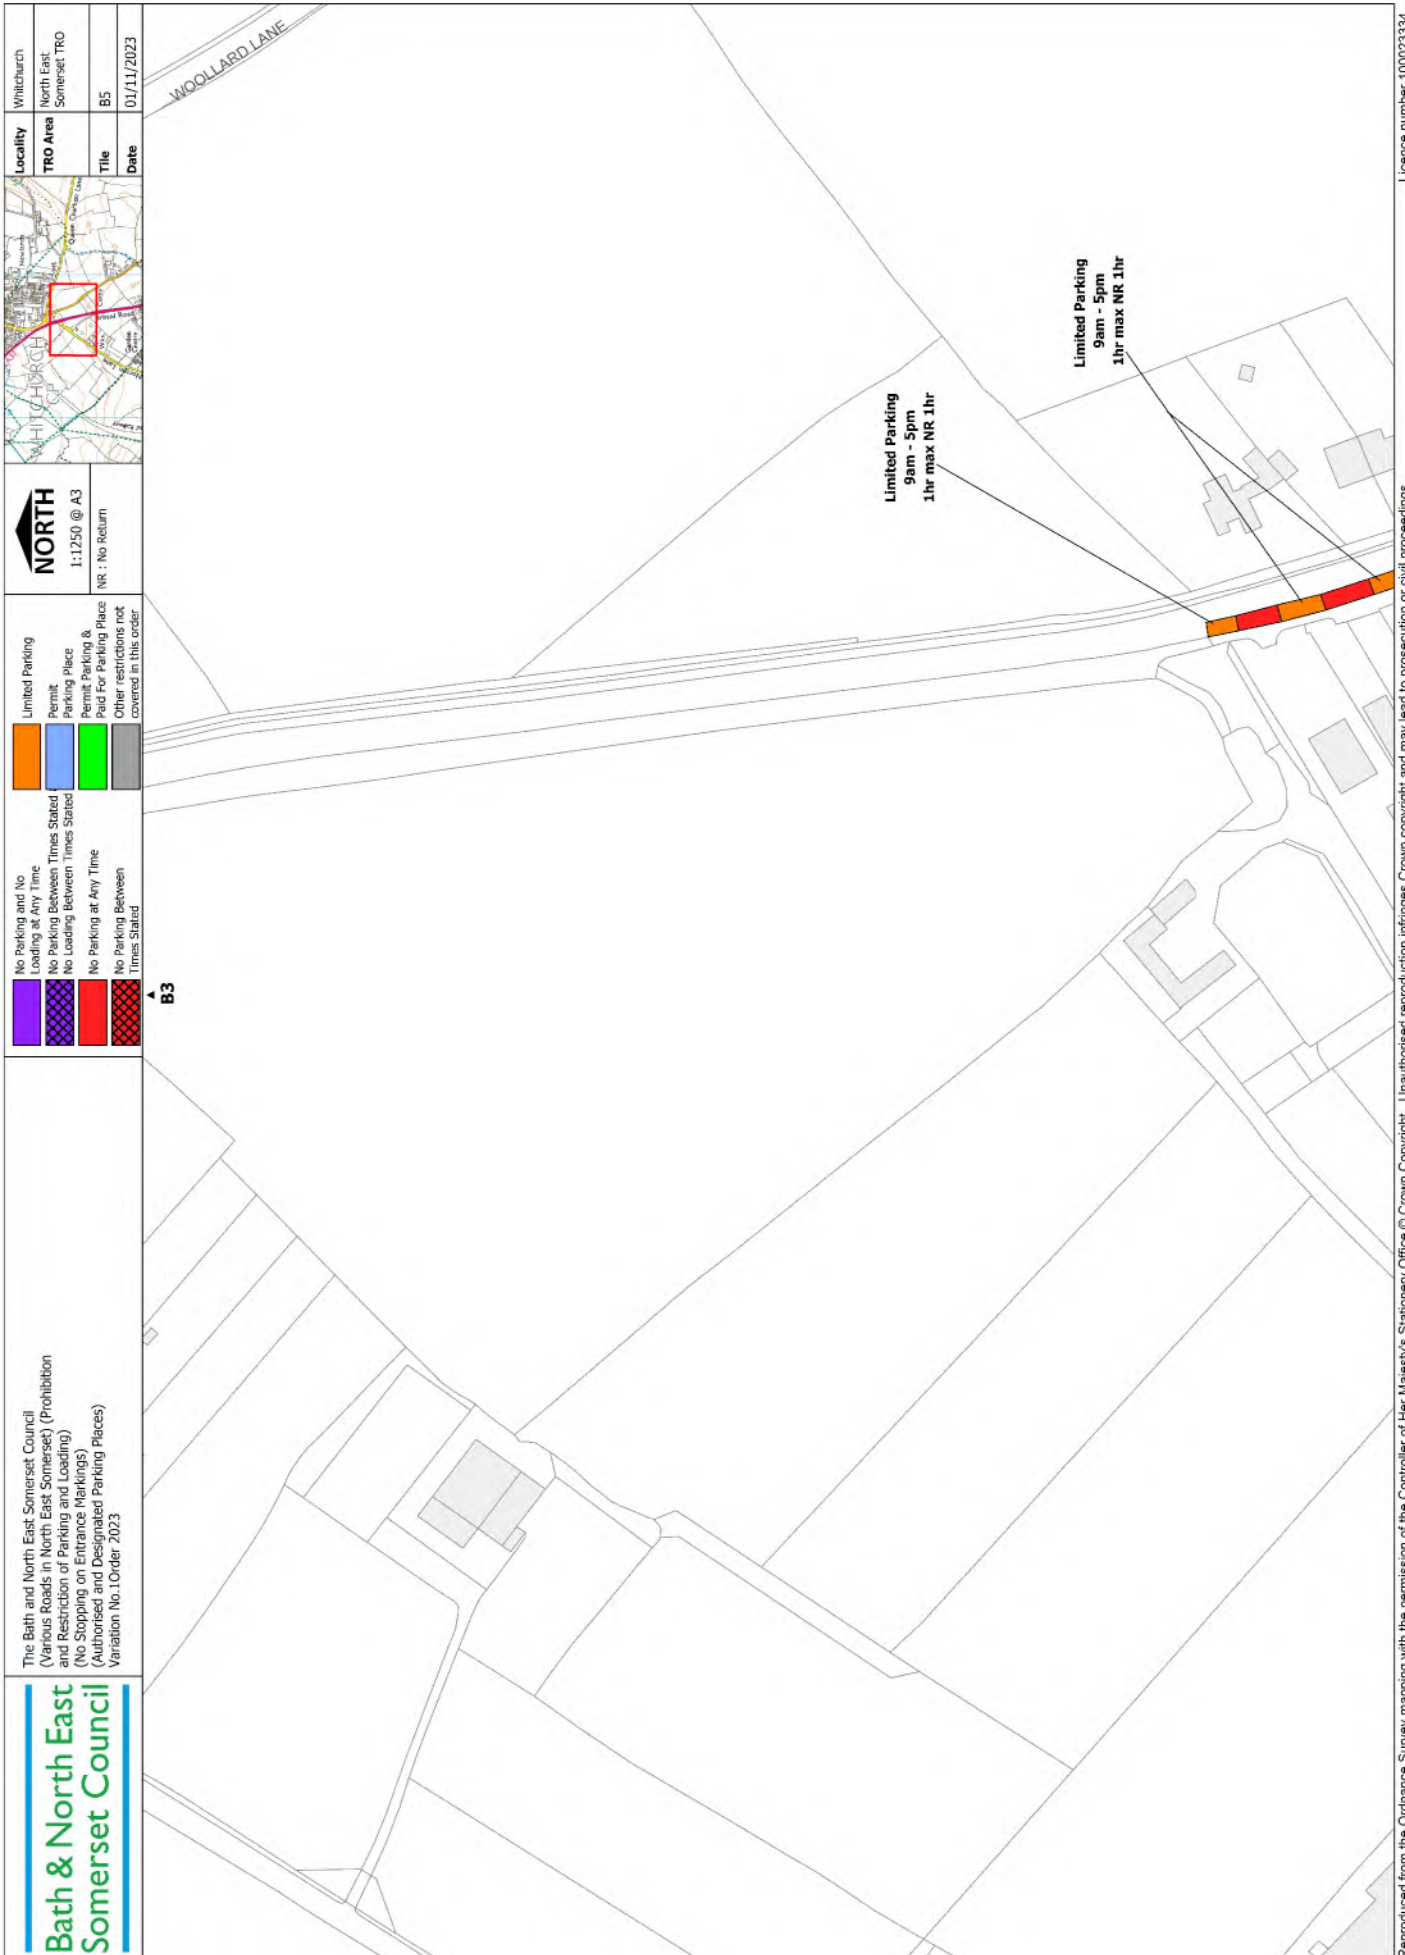

Bath & North East Somerset Council
The Bath and North East Somerset Council
(Various Roads in North East Somerset) (Prohibition
and Restriction of Parking and Loading)
(No Stopping on Entrance Markings)
(Authorised and Designated Parking Places)
Variation No.1 Order 2023

Locality: North East Somerset TRO Area
Title: B5
Date: 01/11/2023

AB