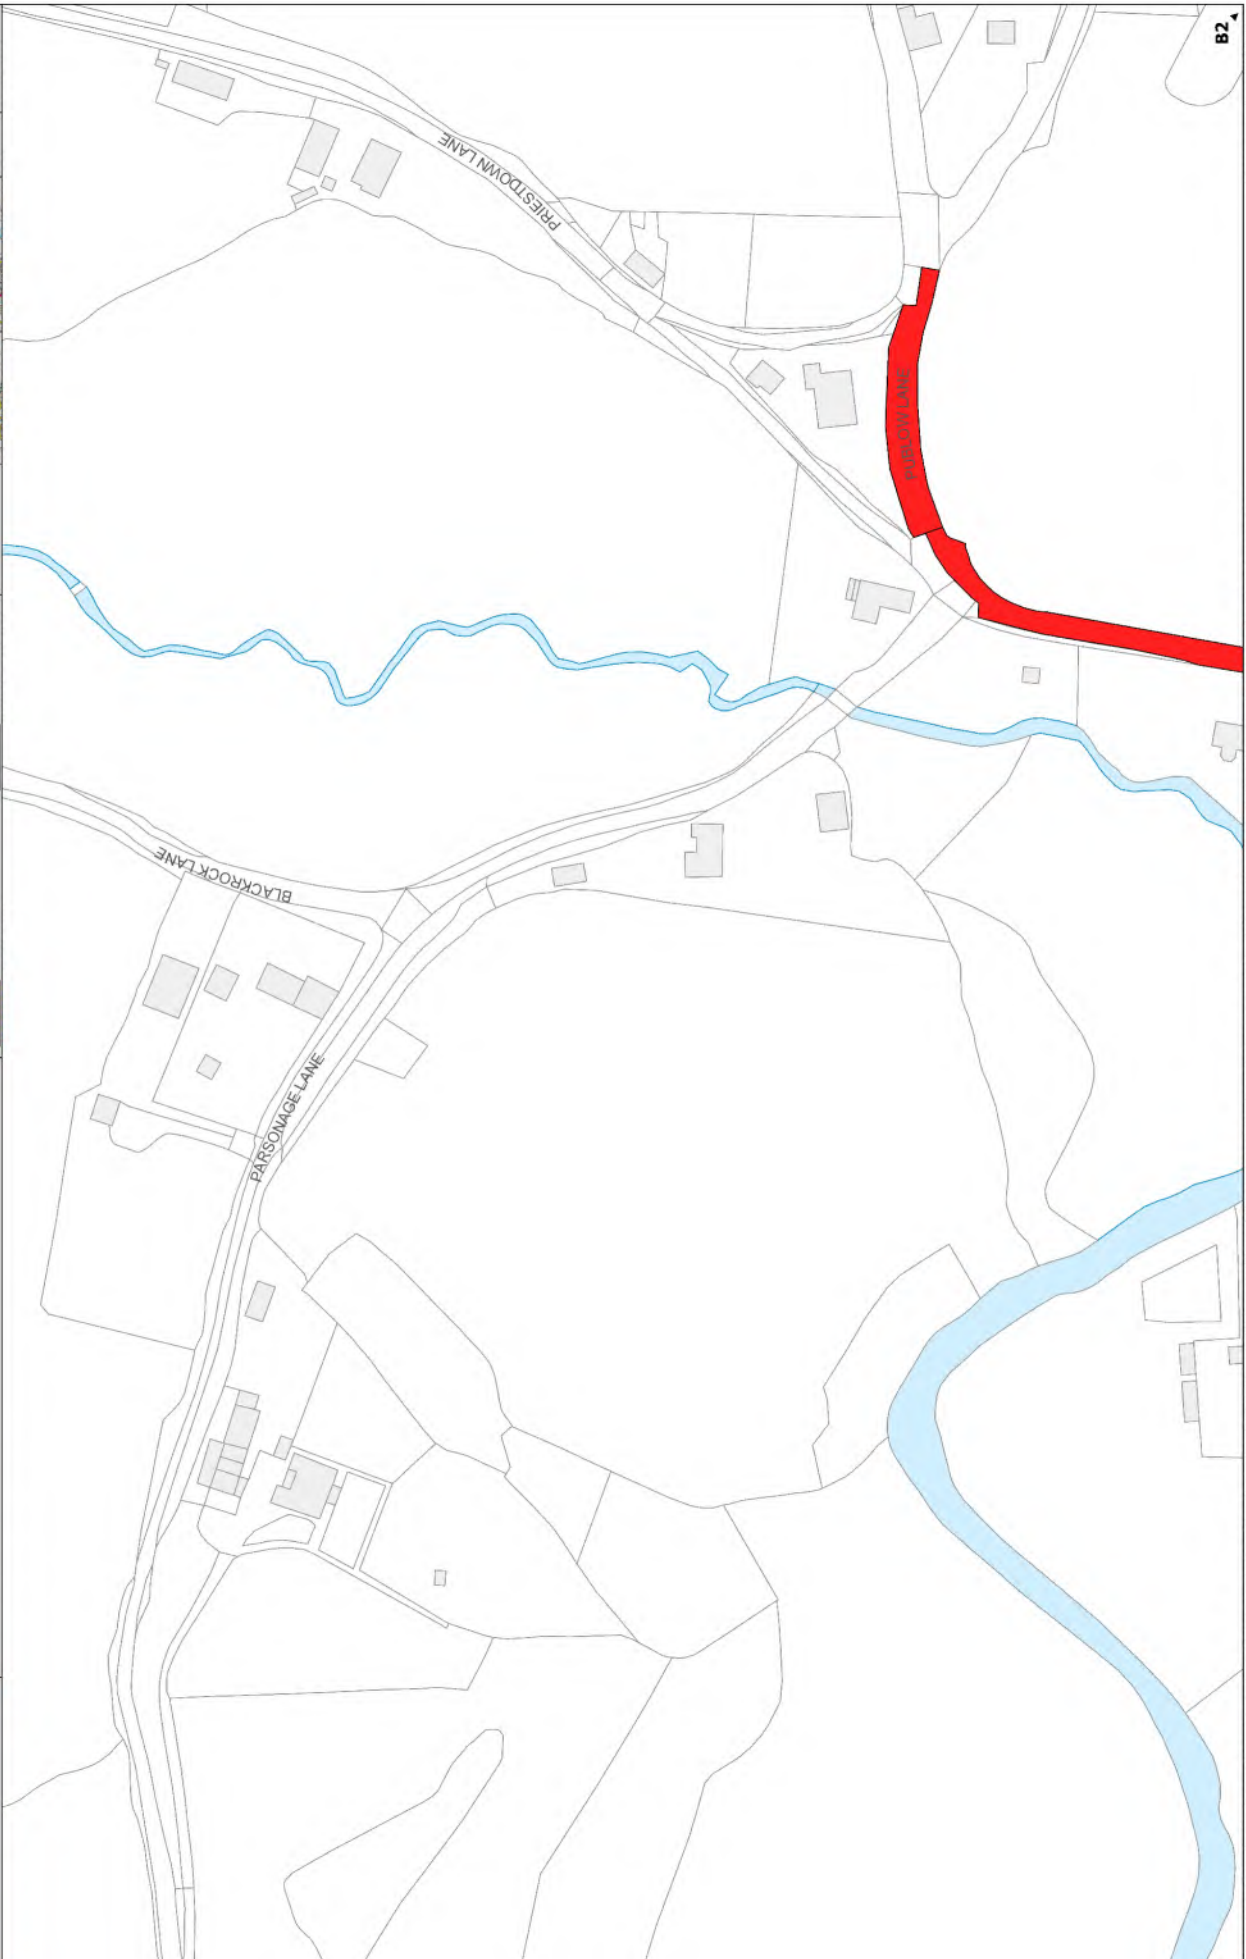

Bath & North East Somerset Council

The Bath and North East Somerset Council
(Various Roads in North East Somerset) (Prohibition
and Restriction of Parking and Loading)
(No Stopping on Entrances, Markings
(Authorised and Designated Parking Places)
Variation No.1 Order 2023

	No Parking and No Loading at Any Time		Limited Parking Permit
	No Parking Between Times Stated		Permit Parking Place
	No Parking at Any Time		Paid For Parking Place
	No Parking Between Times Stated		Other restrictions not covered in this order

NORTH
1:1250 @ A3
NR: No Return

Locality
TRO Area
Title
Date

Pensford
North East
Somerset TRO
B-1
01/11/2023

LB