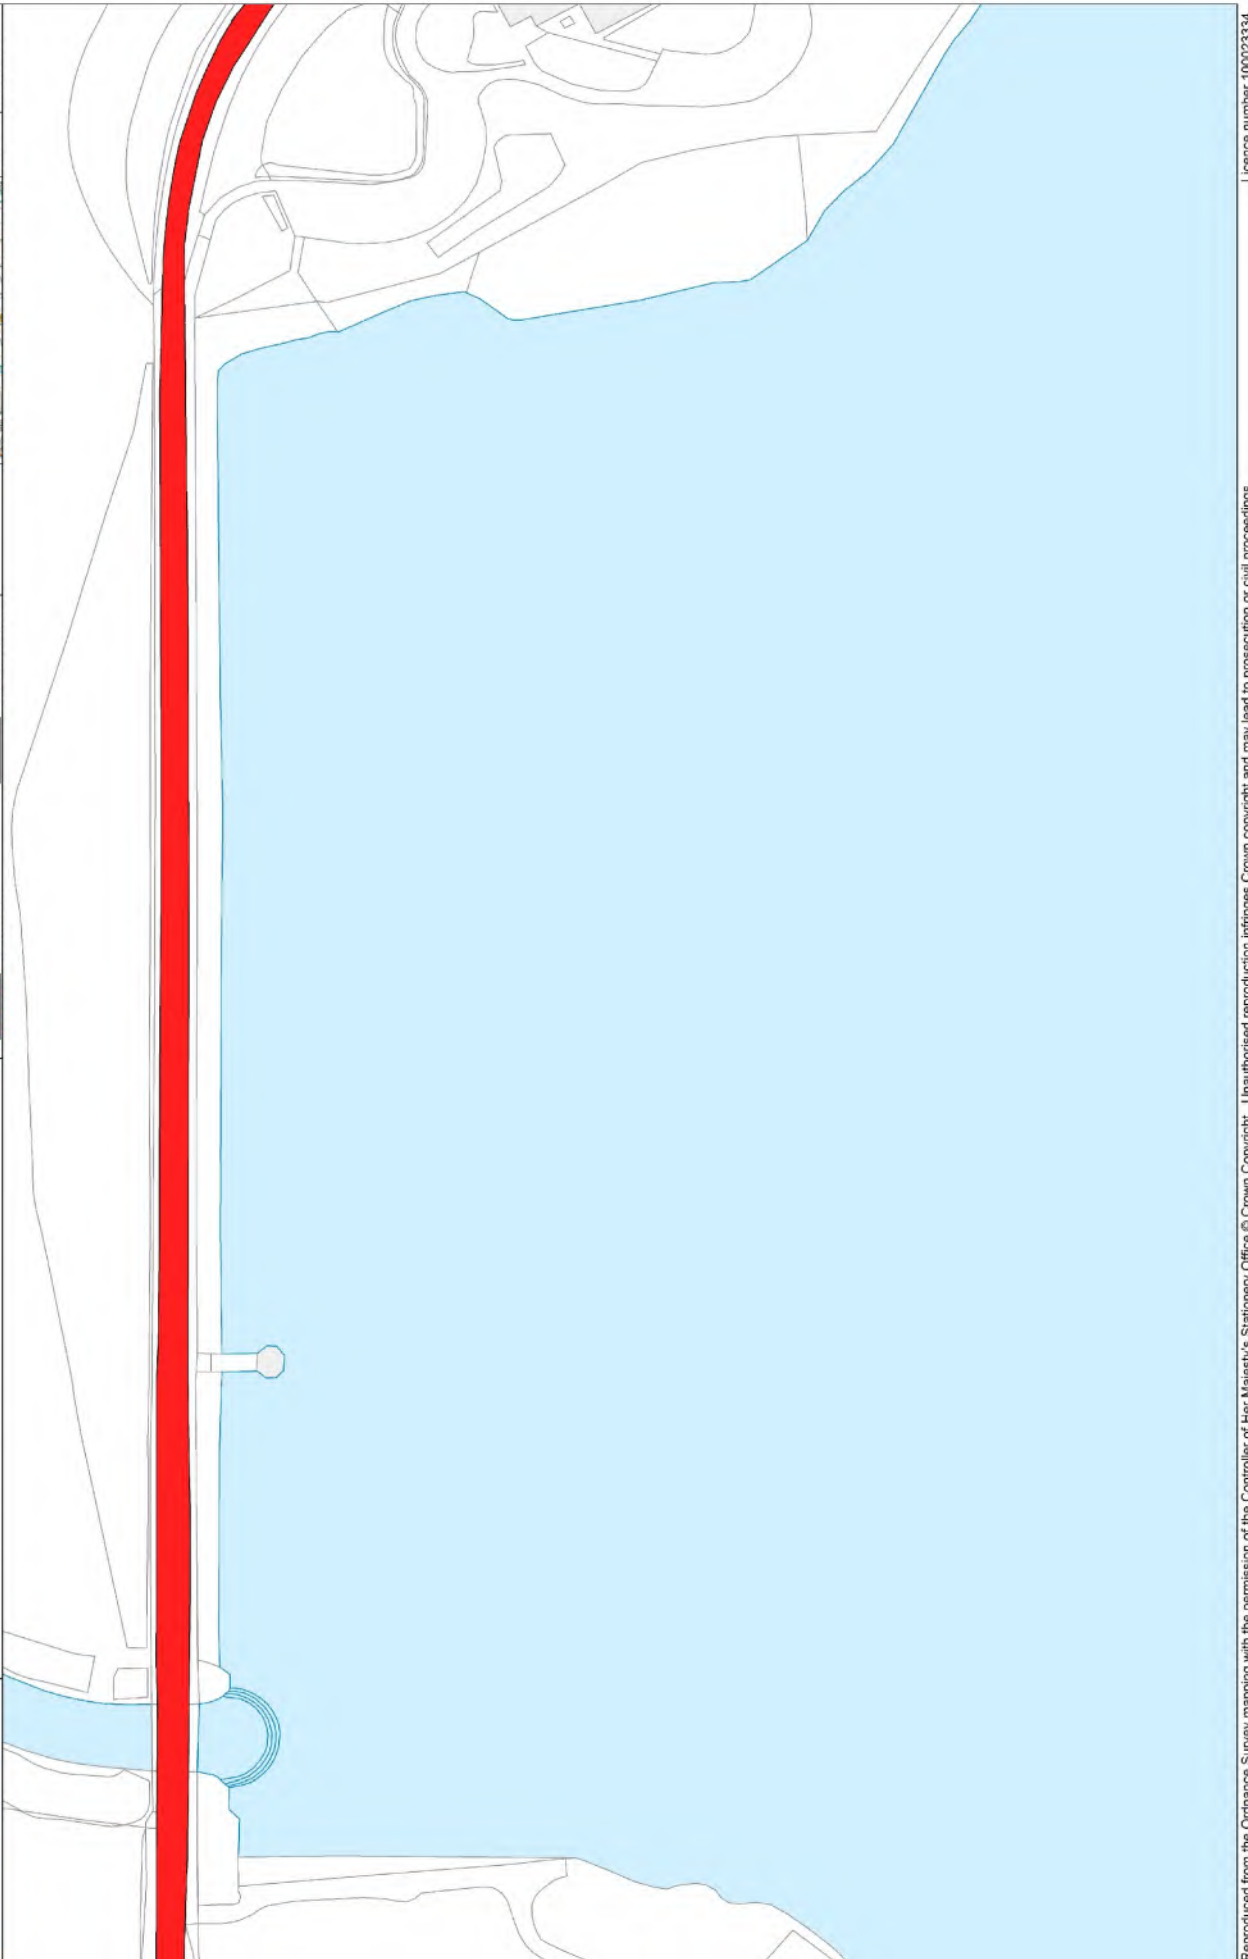

North East Somerset TRO Area

Map showing the location of the TRO area in North East Somerset.

Bishop Sutton	North East Somerset TRO	01/11/2023
North East Somerset TRO Area	Title	AI
Date		01/11/2023

AB

	The Bath and North East Somerset Council (Various Roads in North East Somerset) (Prohibition and Restriction of Parking and Loading) (No Stopping on Entrance Markings) (Authorised and Designated Parking Places) Variation No.1 Order 2023					Locality Bishop Sutton
						TRO Area North East Somerset TRO
		Title A/A			Date 01/11/2023	