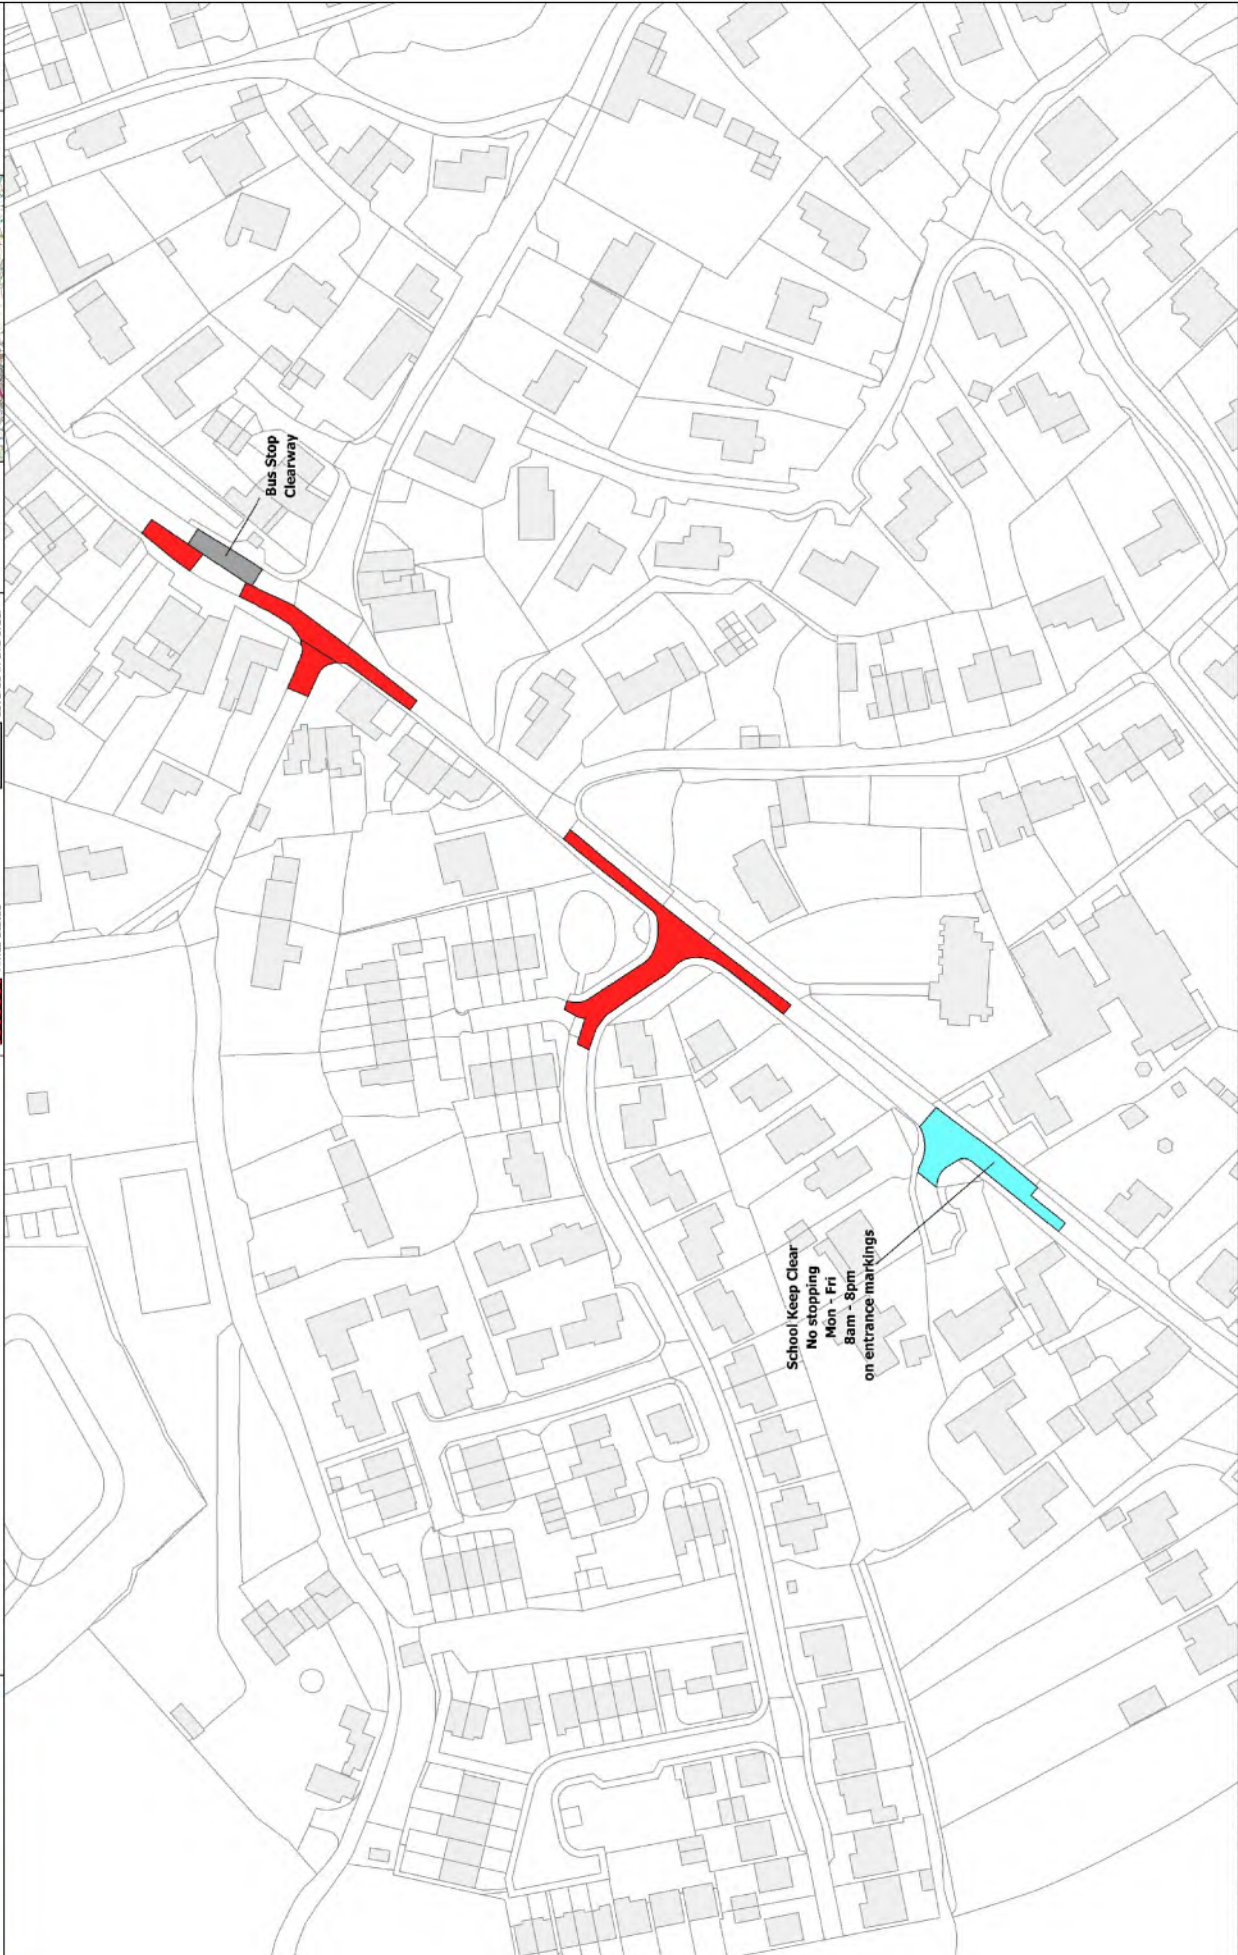

Bath & North East Somerset Council

The Bath and North East Somerset Council
(Various Roads in North East Somerset) (Prohibition
and Restriction of Parking and Loading)
(No Stopping on Entrance Markings)
(Authorised and Designated Parking Places)
Variation No.1 Order 2023

NR : No Return

Legend:

- No Parking and No Loading at Any Time
- No Parking Between Times Stated
- No Loading Between Times Stated
- No Parking at Any Time
- No Parking Between Times Stated
- Limited Parking
- Permit Parking
- Permit Parking & Field For Parking Place
- Other restrictions not covered in this order

North East Somerset TRO Area

Map showing the location of the TRO area in North East Somerset.

Bishop Sutton	North East Somerset TRO	01/11/2023
North East Somerset TRO Area	Title	AI
Date		01/11/2023

AB