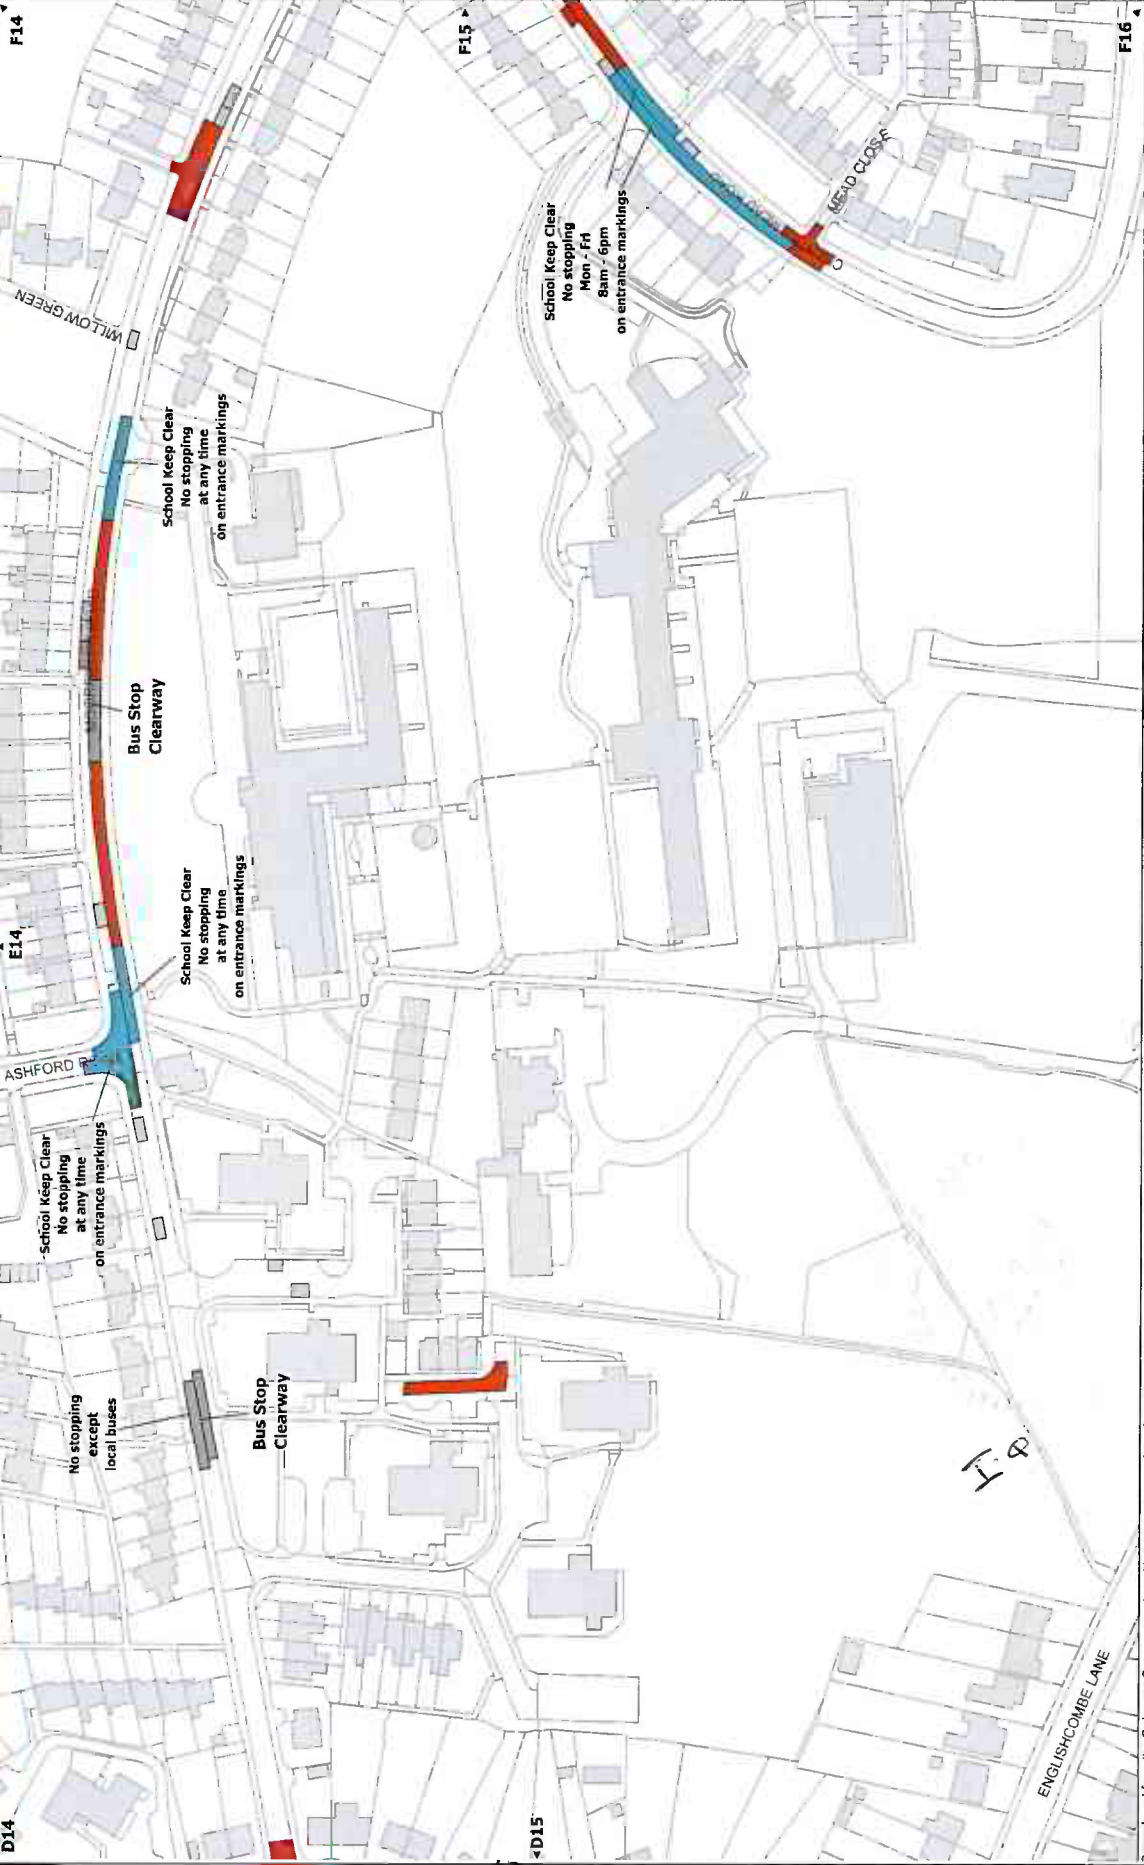

Bath & North East Somerset Council

The Bath and North East Somerset Council
(Various Roads, South West Outer Area, Bath) (Prohibition
and Restriction of Parking and Loading)
(No Stopping on Entrance Markings)
(Authorised and Designated Parking Places)
Variation No.3 Order 2023

- No parking and no loading at any time
- No parking between times stated
- No loading between times stated
- No parking at any time
- No parking between times stated
- No loading between times stated

North
1:1750 @ A3
NR - No Return

Locality	Bath
TRO Area	Bath South West Outer Area
Title	E15
Date	07/08/2023