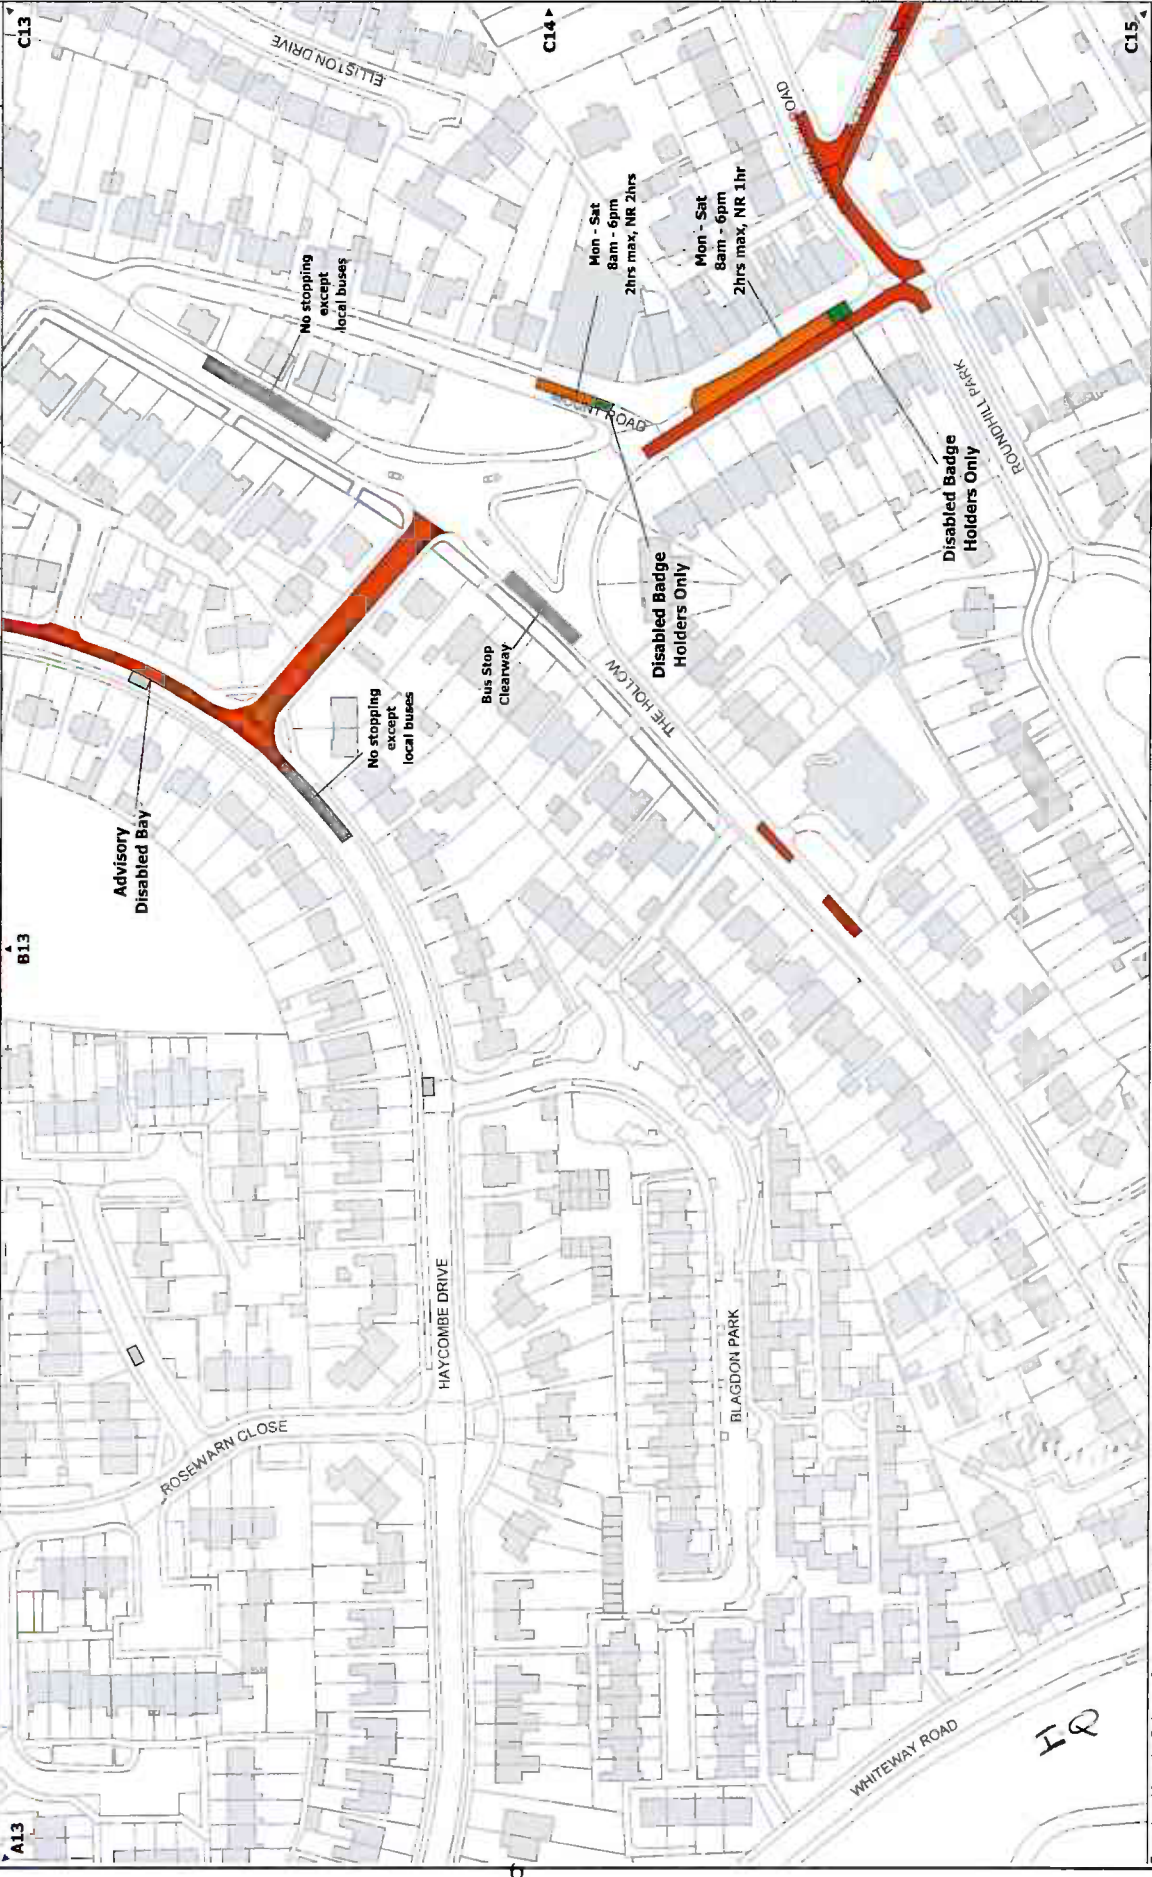

No Parking and No Loading at Any Time
	No Parking Between Times Stated
	No Loading Between Times Stated
	No Parking at Any Time
	No Parking Between Times Stated

NORTH
1:1250 @ A3
NR : No Return

	Limited Parking
	Permit parking place
	Permit parking place paid for parking place
	Other restrictions not covered in this order

Locality	Bath
TRO Area	Bath South West Outer Area
Title	B14
Date	07/09/2023