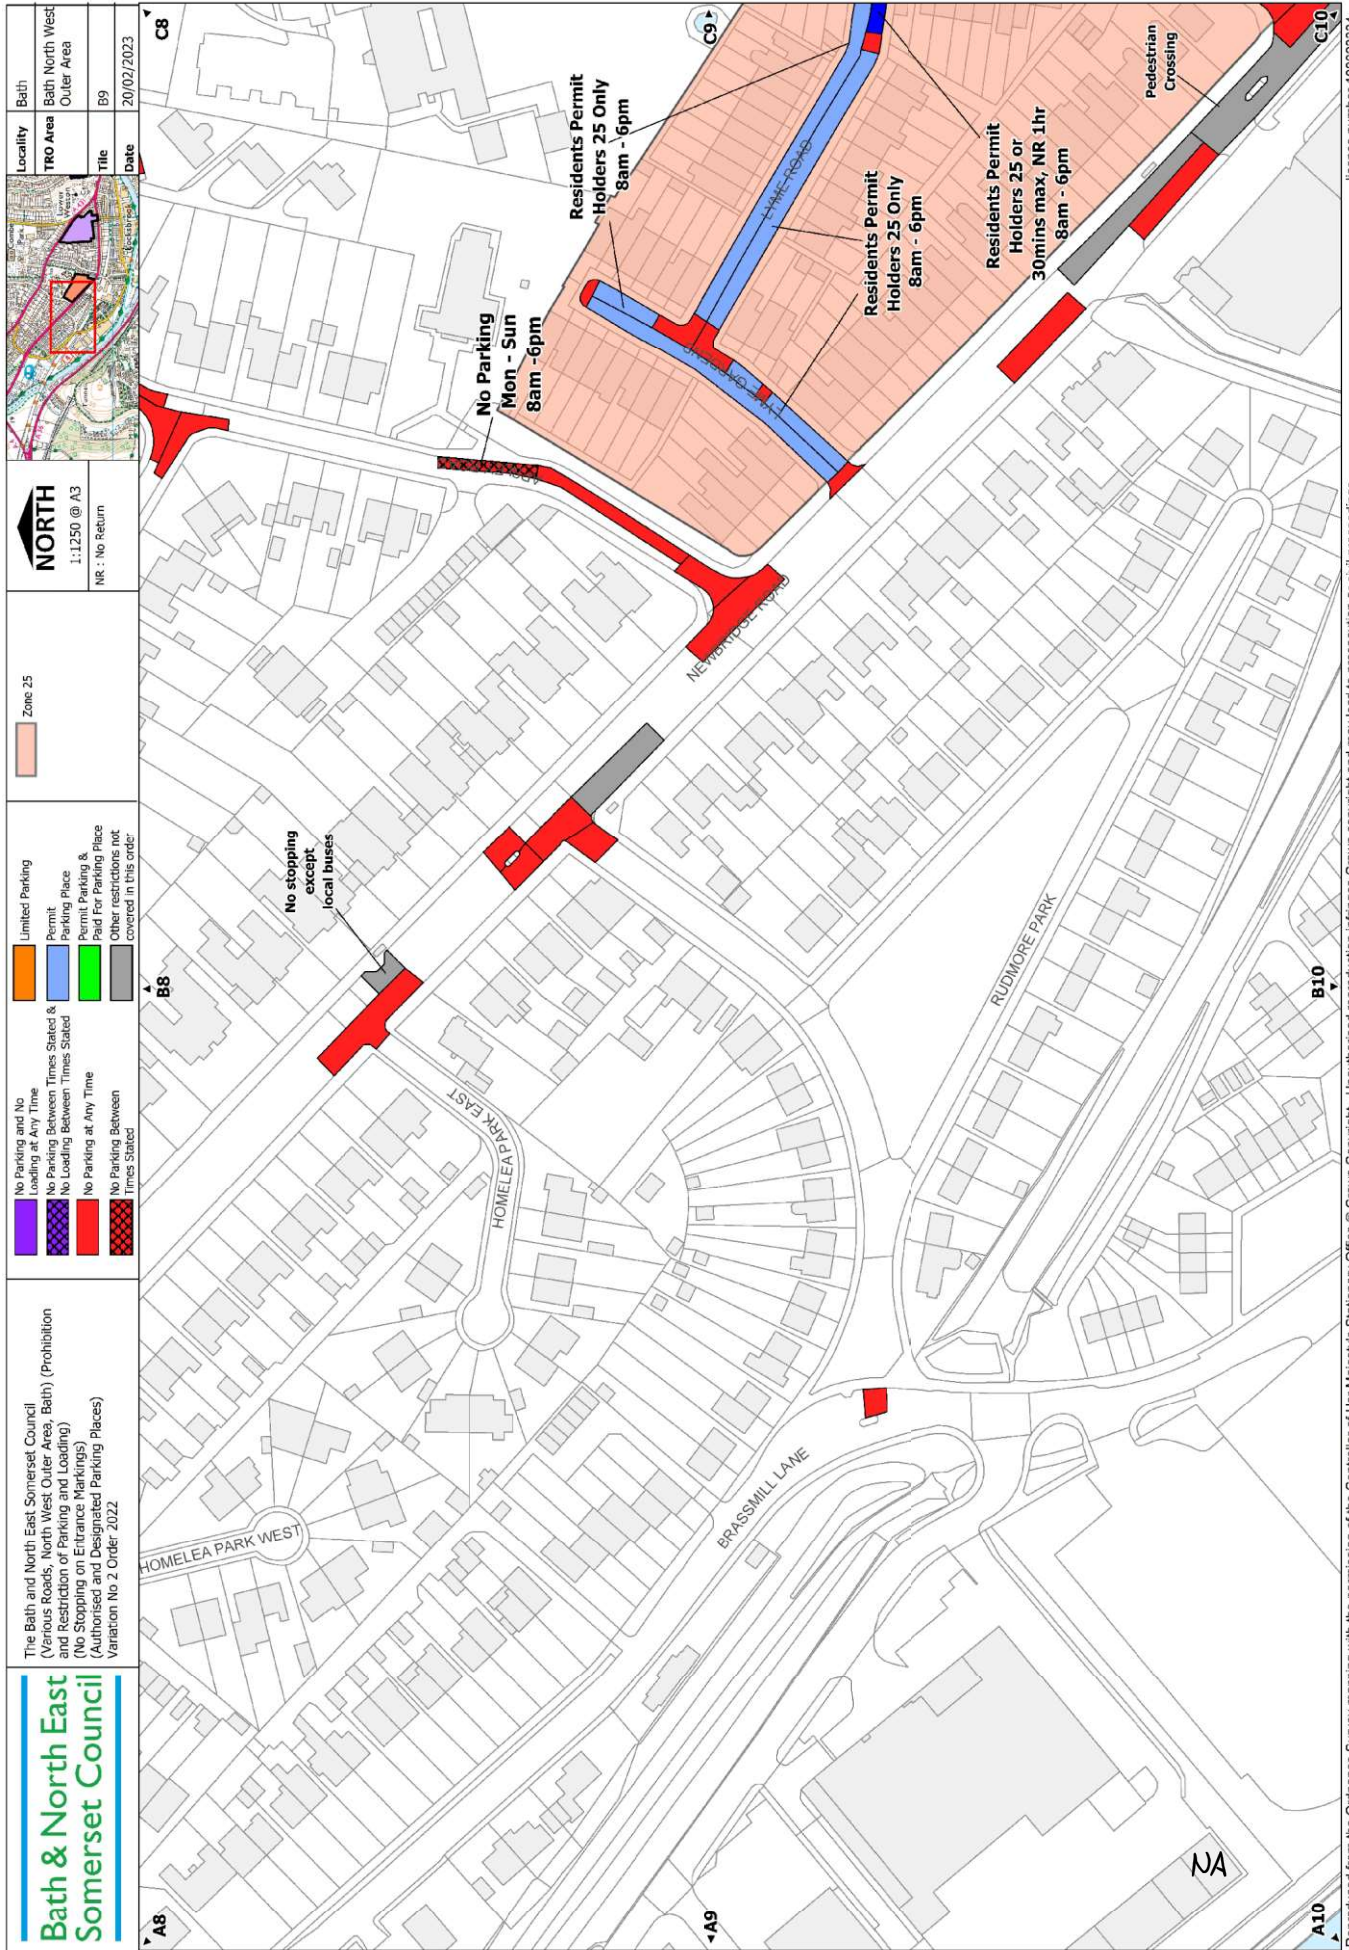

**BATH AND NORTH EAST SOMERSET COUNCIL**

**(VARIOUS ROADS, NORTH WEST OUTER AREA, BATH) (PROHIBITION AND RESTRICTION OF PARKING AND LOADING) (NO STOPPING ON ENTRANCE MARKINGS) (AUTHORISED AND DESIGNATED PARKING PLACES) (VARIATION NO. 2) ORDER 2022**

**SCHEDULE 1**

MAPS/TILES

**Bath & North East Somerset Council**  
 (Various Roads, North West Outer Area, Bath) (Prohibition and Restriction of Parking and Loading)  
 (No Stopping on Entrance Markings)  
 (Authorised and Designated Parking Places)  
 Variation no. 2 Order 2022

**NORTH**  
 1:1250 @ A3  
 NR : No Return

**Legend:**

- Orange: Limited Parking
- Blue: Permit Parking Place
- Green: Permit Parking & Paid for Parking Place
- Grey: Other restrictions not covered in this order
- Purple: No Parking and No Loading at Any Time
- Blue with diagonal lines: No Loading Between Times Stated
- Red with diagonal lines: No Parking at Any Time
- Red with cross-hatch: No Parking Between Times Stated

**Parking Zones in Area:**

- Purple: Zone 24
- Orange: Zone 25

**Title Block:**

Locality: Bath  
 TRO Area: Bath North West Outer Area  
 Title: C9  
 Date: 20/02/2023