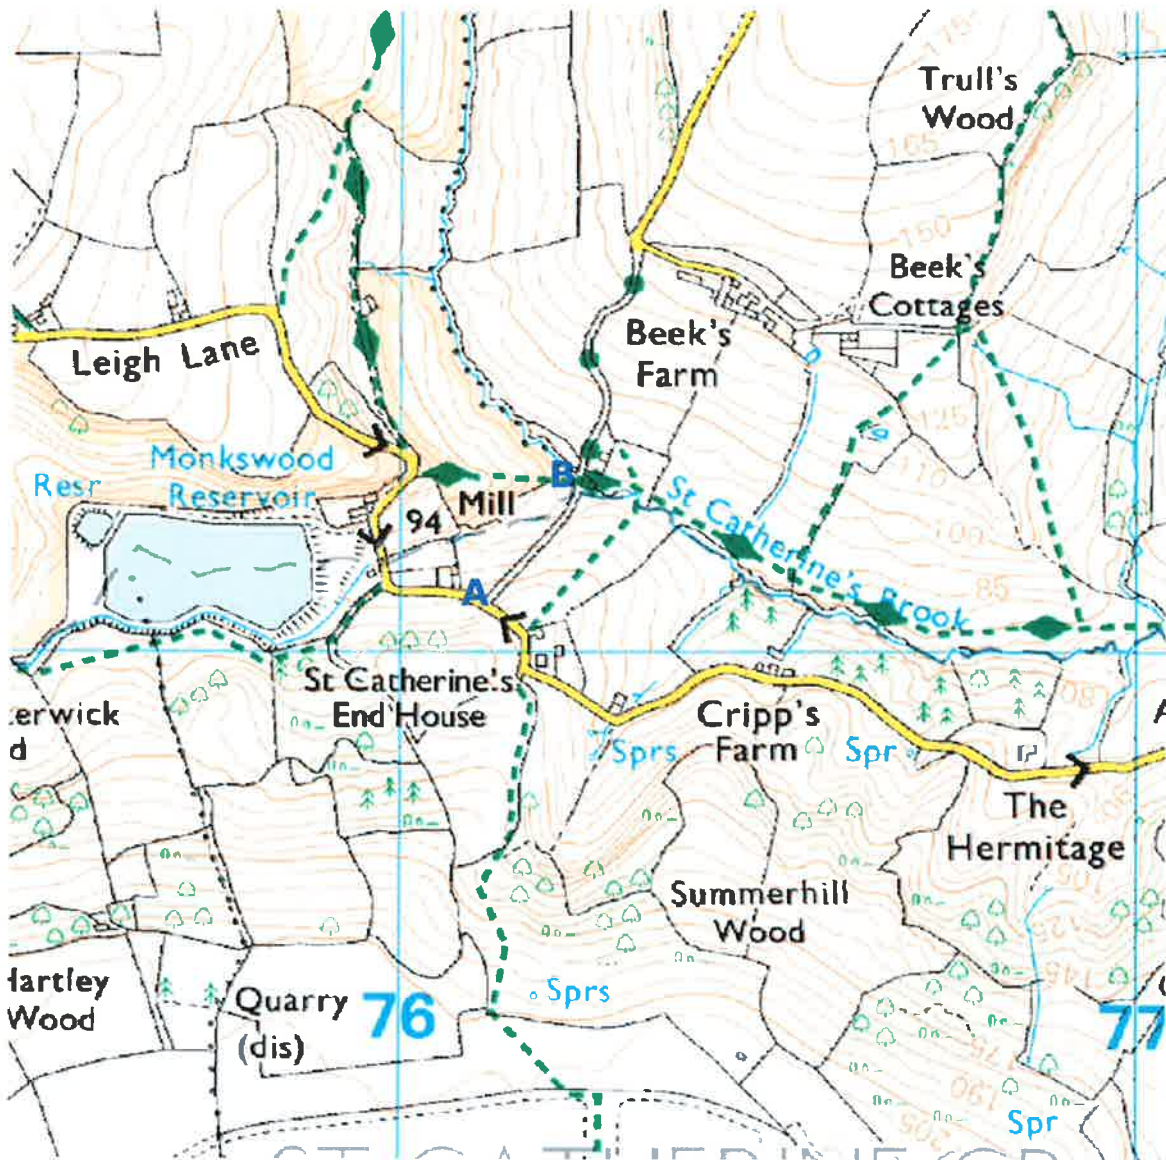

Beek's Lane, St Catherine, Bath

Application for a Modification Order to the Definitive Map and Statement of Public Rights of Way for Bath and North East Somerset

The application route is the southern part of Beek's Lane from the junction with St Catherine Lane (A) to just south of Beek's Mill (B), as marked on the map above.