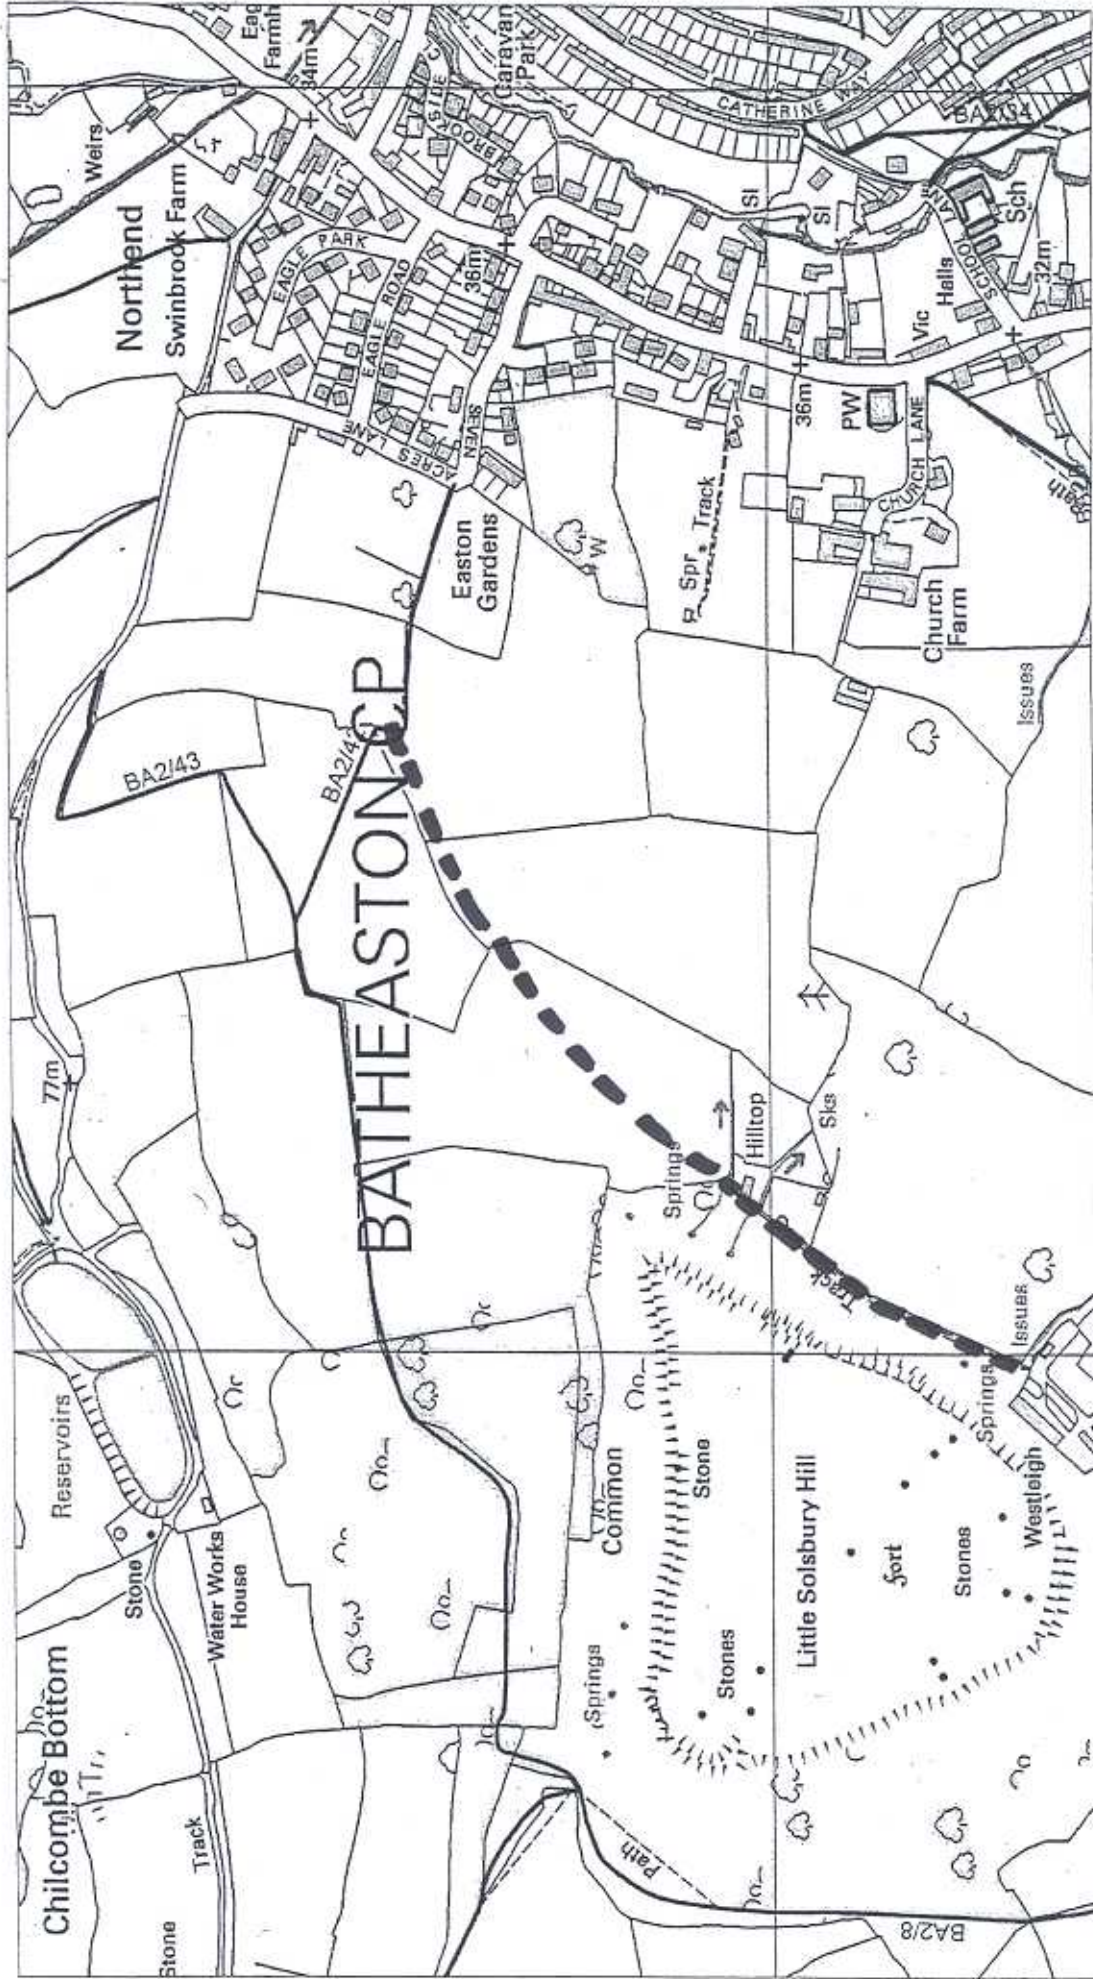

DMMO application to add public footpath

Solsbury Hill, Batheaston

Compiled by on 17 September 2004

Scale 1:6000

Recorded public footpaths

Bath & North East Somerset Council
Riverside
Temple Street
Keynsham
Bristol BS31 1LA
Tel 01225 477000