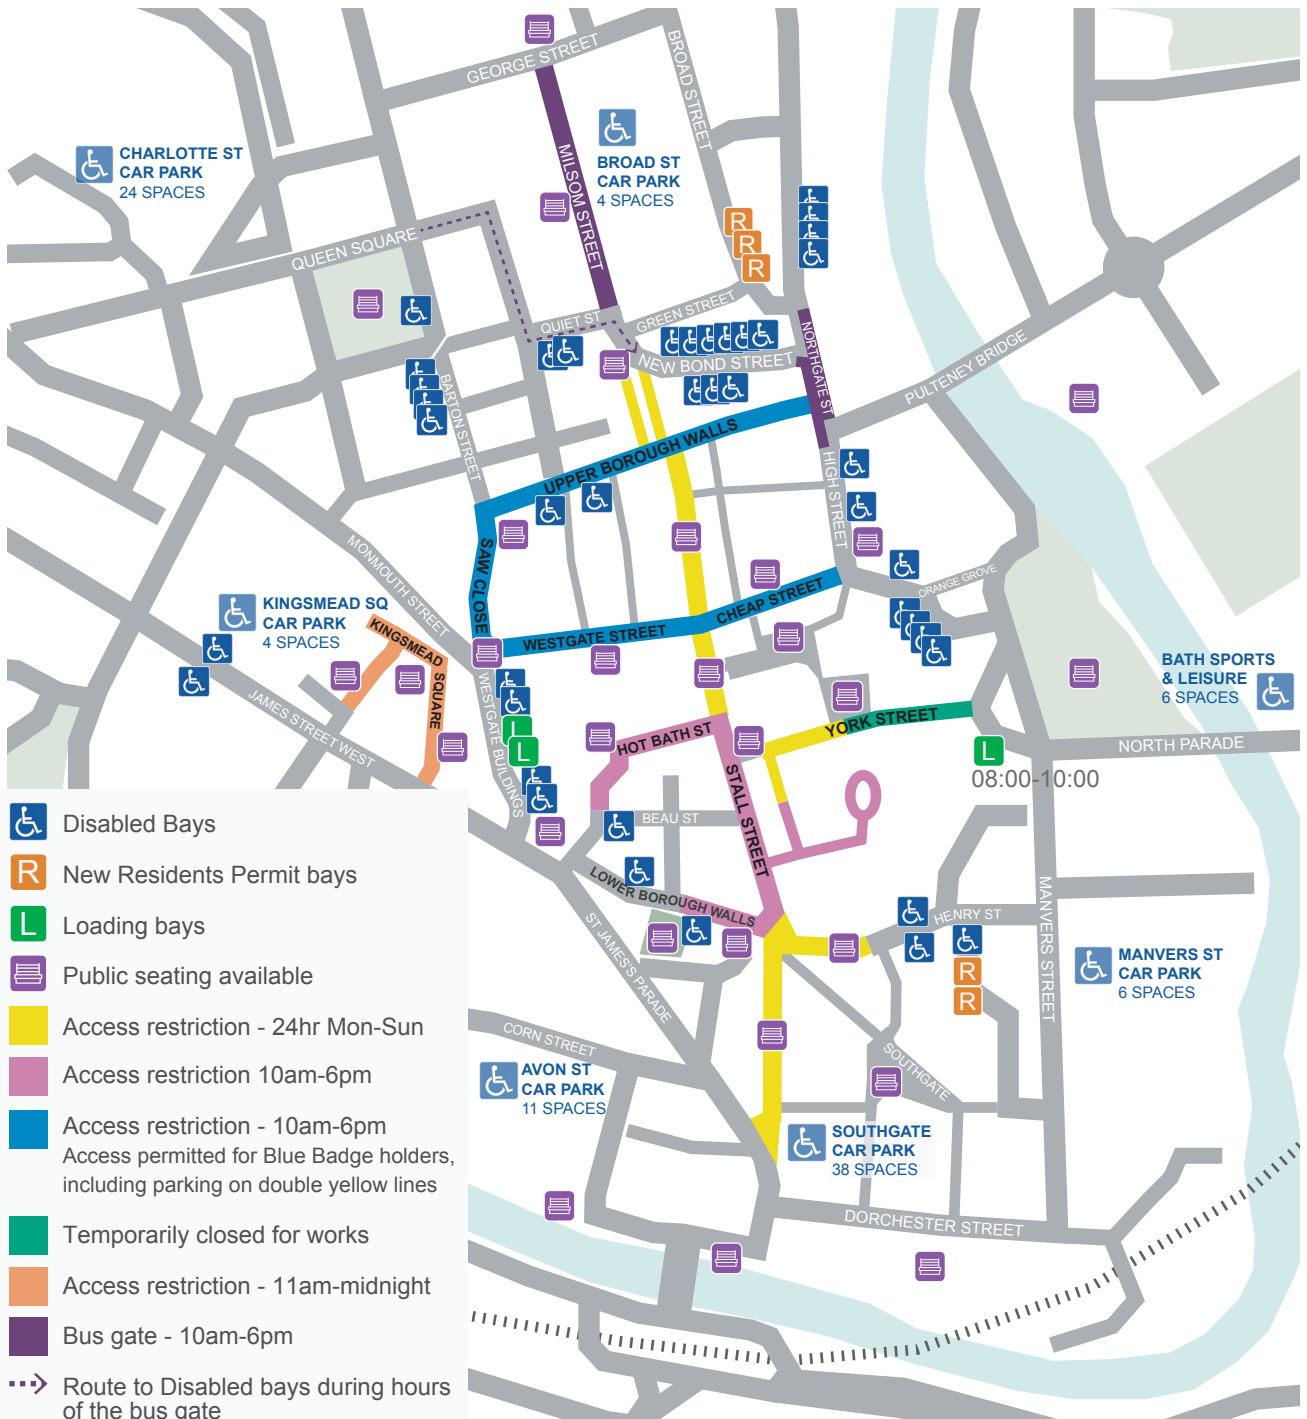

# Access restrictions and parking

## Bath City Centre

- Disabled Bays
- New Residents Permit bays
- Loading bays
- Public seating available
- Access restriction - 24hr Mon-Sun
- Access restriction 10am-6pm
- Access restriction - 10am-6pm  
Access permitted for Blue Badge holders, including parking on double yellow lines
- Temporarily closed for works
- Access restriction - 11am-midnight
- Bus gate - 10am-6pm
- Route to Disabled bays during hours of the bus gate

08:00-10:00

AVON ST CAR PARK  
11 SPACES

SOUTHGATE CAR PARK  
38 SPACES

MANVERS ST CAR PARK  
6 SPACES

BATH SPORTS & LEISURE  
6 SPACES

KINGSMEAD SQ CAR PARK  
4 SPACES

BROAD ST CAR PARK  
4 SPACES

CHARLOTTE ST CAR PARK  
24 SPACES