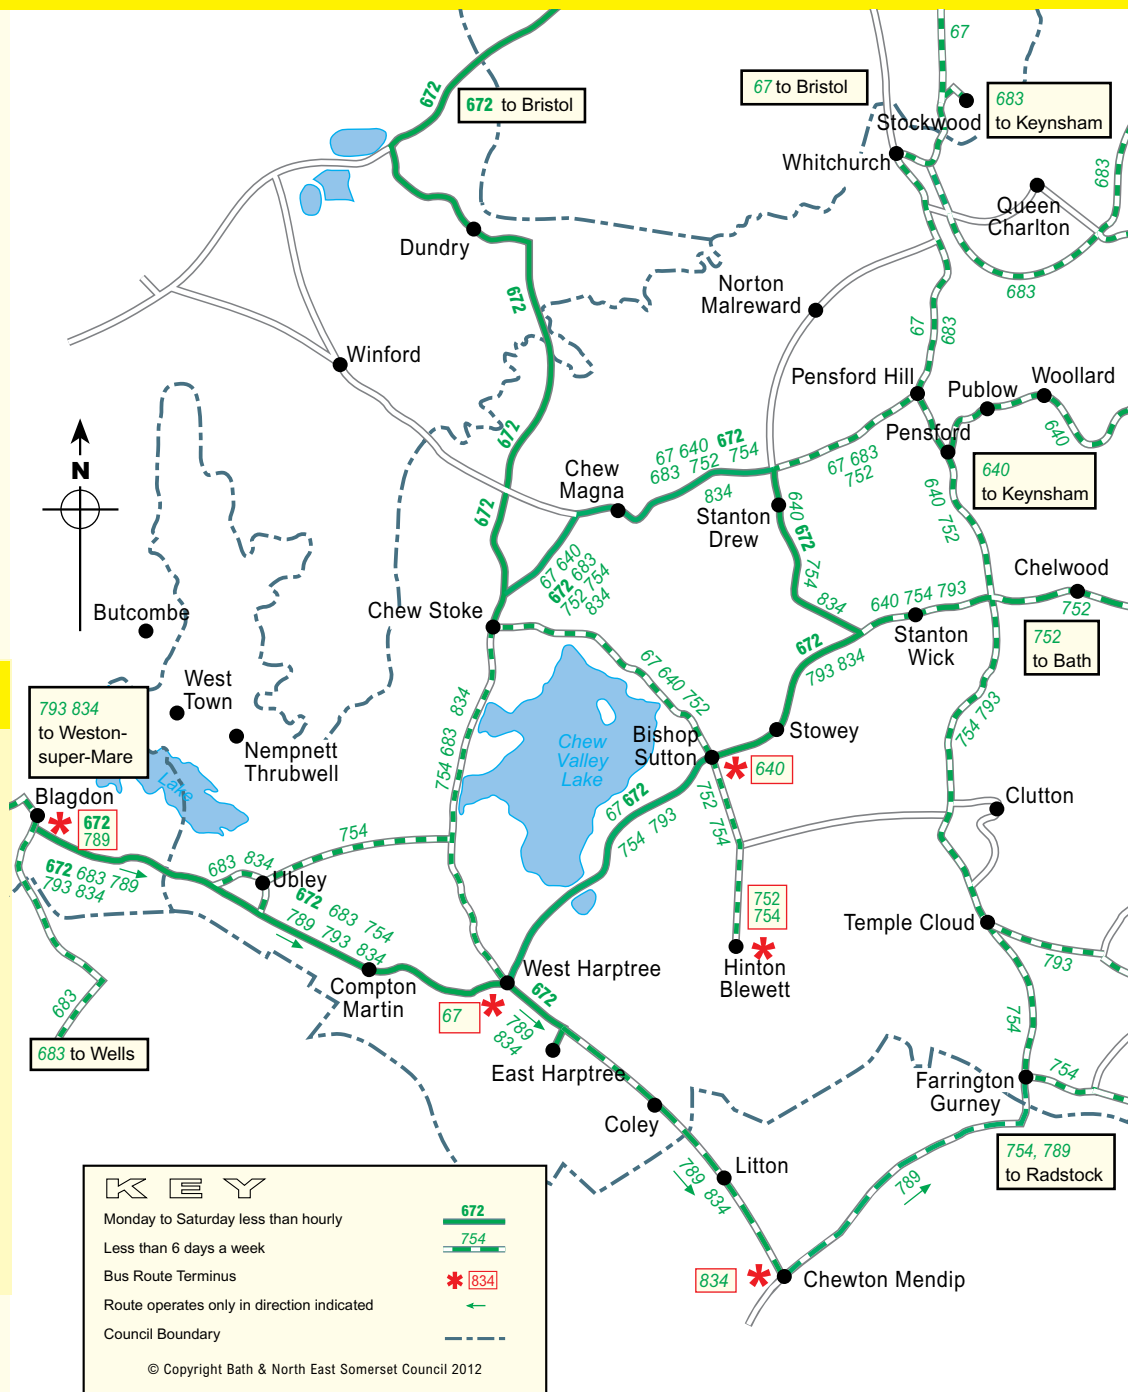

CT Coaches / Eurotaxis
CT Coaches

Chew Valley bus route map

640 TO KEYNSHAM

	640 Fri	640 Fri
Bishop Sutton, Woodcroft	0924	Keynsham, Ashton Way 1240
Bishop Sutton, Red Lion	0925	Queen Charlton, Turn 1245
Chew Stoke, Salway Close	0930	Chewton Keynsham 1249
Chew Magna, Post Office	0935	Compton Dando 1255
Stanton Drew, Roundhouse	0938	Woollard, Paradise Row 1257
Stanton Drew, Druids Arms	0940	Publow, Church 1301
Stanton Wick, Turn	0945	Pensford, Publow Lane 1304
Pensford, Publow Lane	0952	Stanton Wick, Turn 1310
Publow, Church	0954	Stanton Drew, Druids Arms 1315
Woollard, Paradise Row	0957	Stanton Drew, Roundhouse 1317
Compton Dando	1001	Chew Magna, Post Office 1320
Chewton Keynsham	1005	Chew Stoke, Salway Close 1325
Queen Charlton, Turn	1009	Bishop Sutton, Red Lion 1330
Keynsham, Ashton Way	1015	Bishop Sutton, Woodcroft 1331