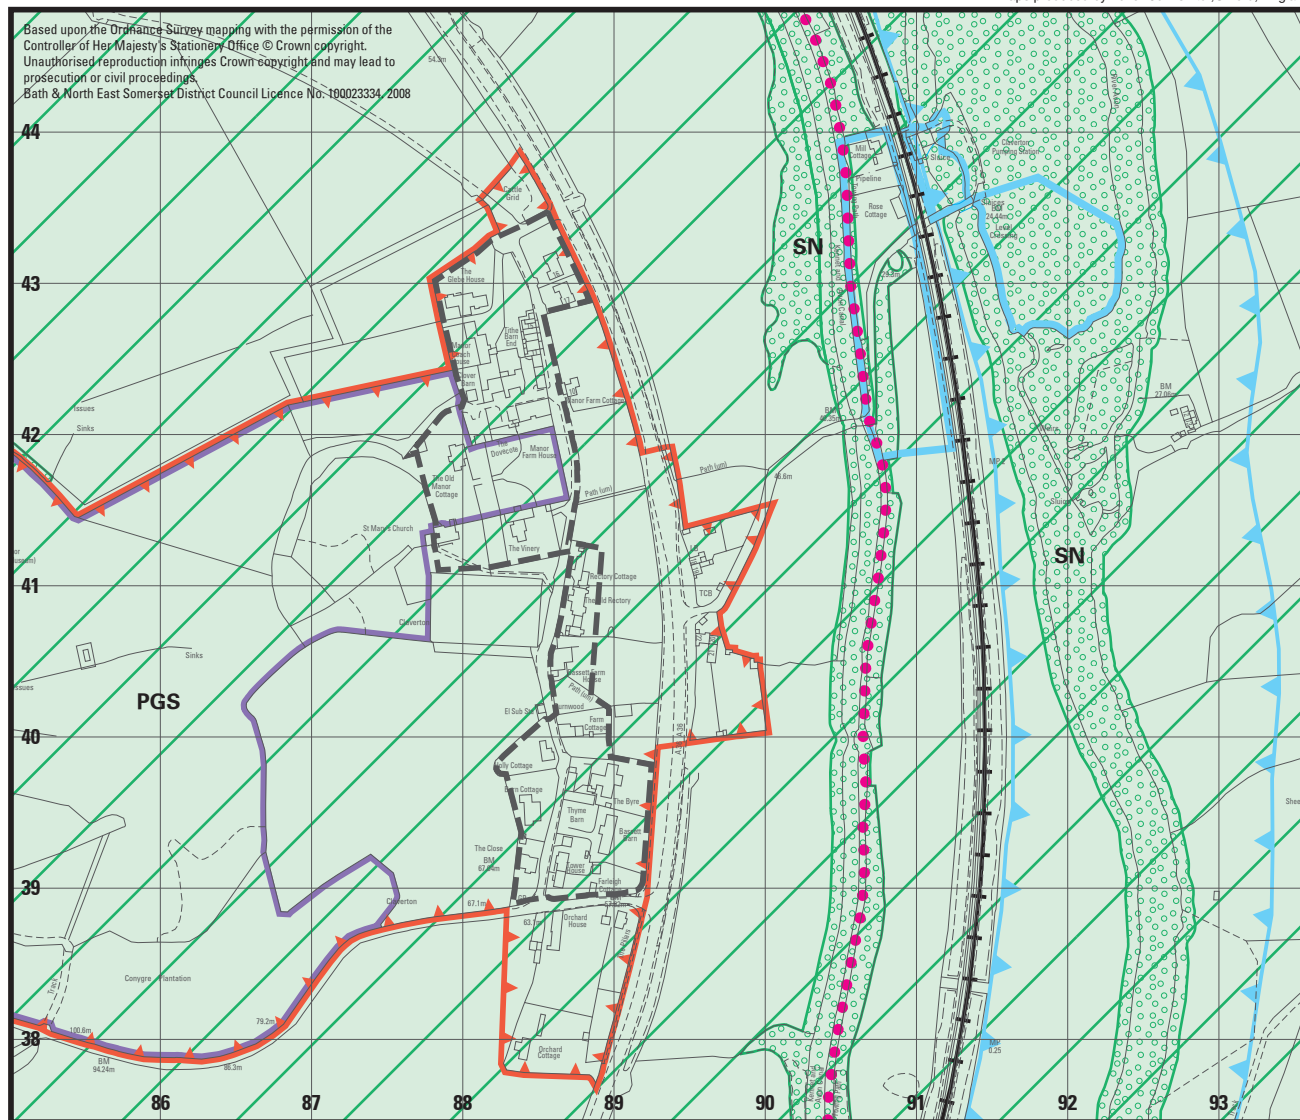

Maps produced by Lovell Johns Ltd., Oxford, England.

  
Scale 1:5000

**Bath & North East Somerset Council**

**Bath & North East Somerset Local Plan**  
Including Minerals & Waste policies  
**Adopted 2007**  
**Inset 31e**  
**CLAVERTON**