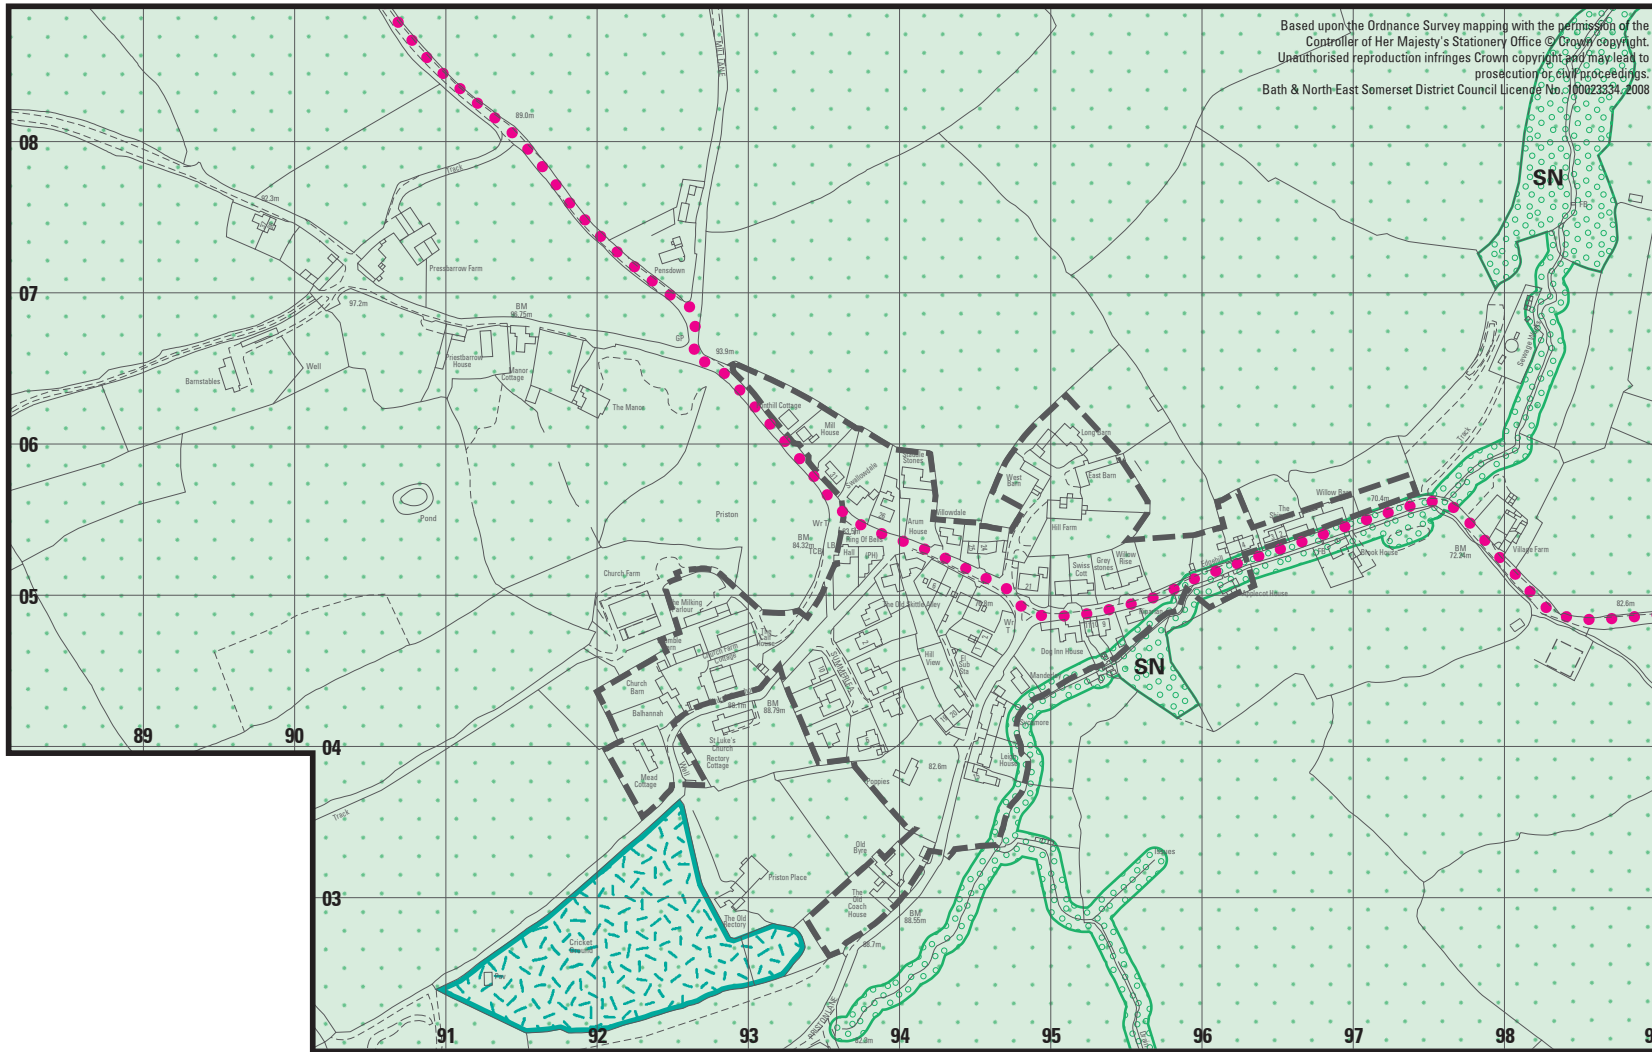

Maps produced by Lovell Johns Ltd., Oxford, England.

Scale 1:5000

Bath & North East
Somerset Council

Bath & North East Somerset
Local Plan
Including Minerals & Waste policies
Adopted 2007
Inset 25
PRISTON