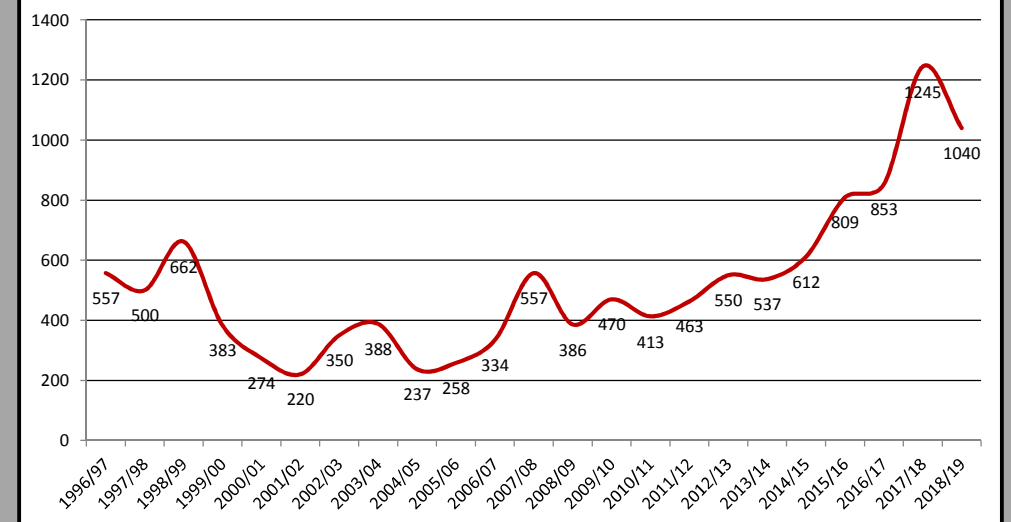

Bath and North East Somerset Council Annual Monitoring Report March 2019 - Housing

Housing completions by year (net)

Housing Completions April 2011 - March 2019

Historic Total Housing Completions (net)

Housing completions 2011-2019