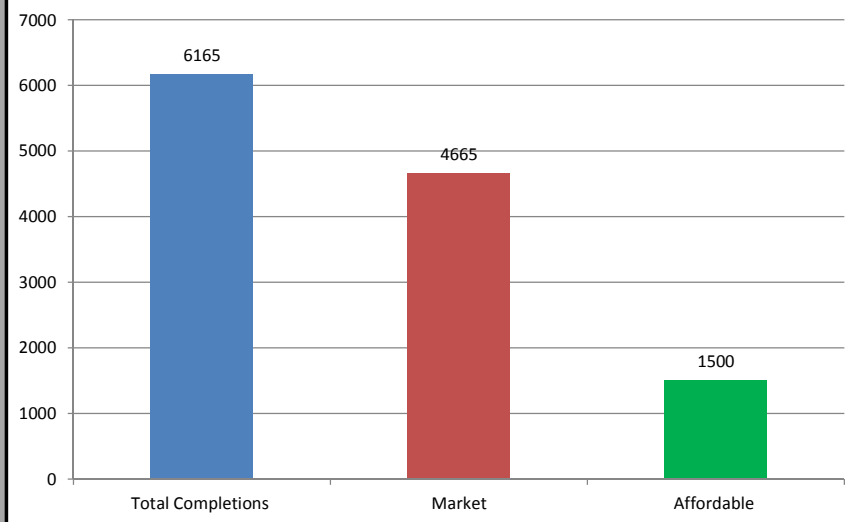

Bath and North East Somerset Council Annual Monitoring Report March 2019 - Housing

Housing completions by year (net)

Housing Completions April 2011 - March 2019

Historic Total Housing Completions (net)

Housing completions 2011-2019