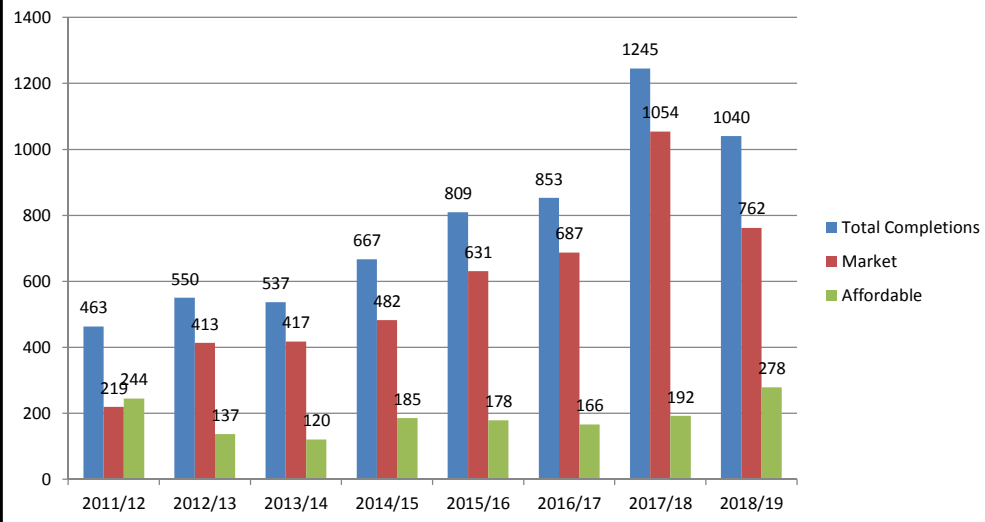

Bath and North East Somerset Council Annual Monitoring Report March 2019 - Housing

Housing completions by year (net)

Housing Completions April 2011 - March 2019

Historic Total Housing Completions (net)

Housing completions 2011-2019