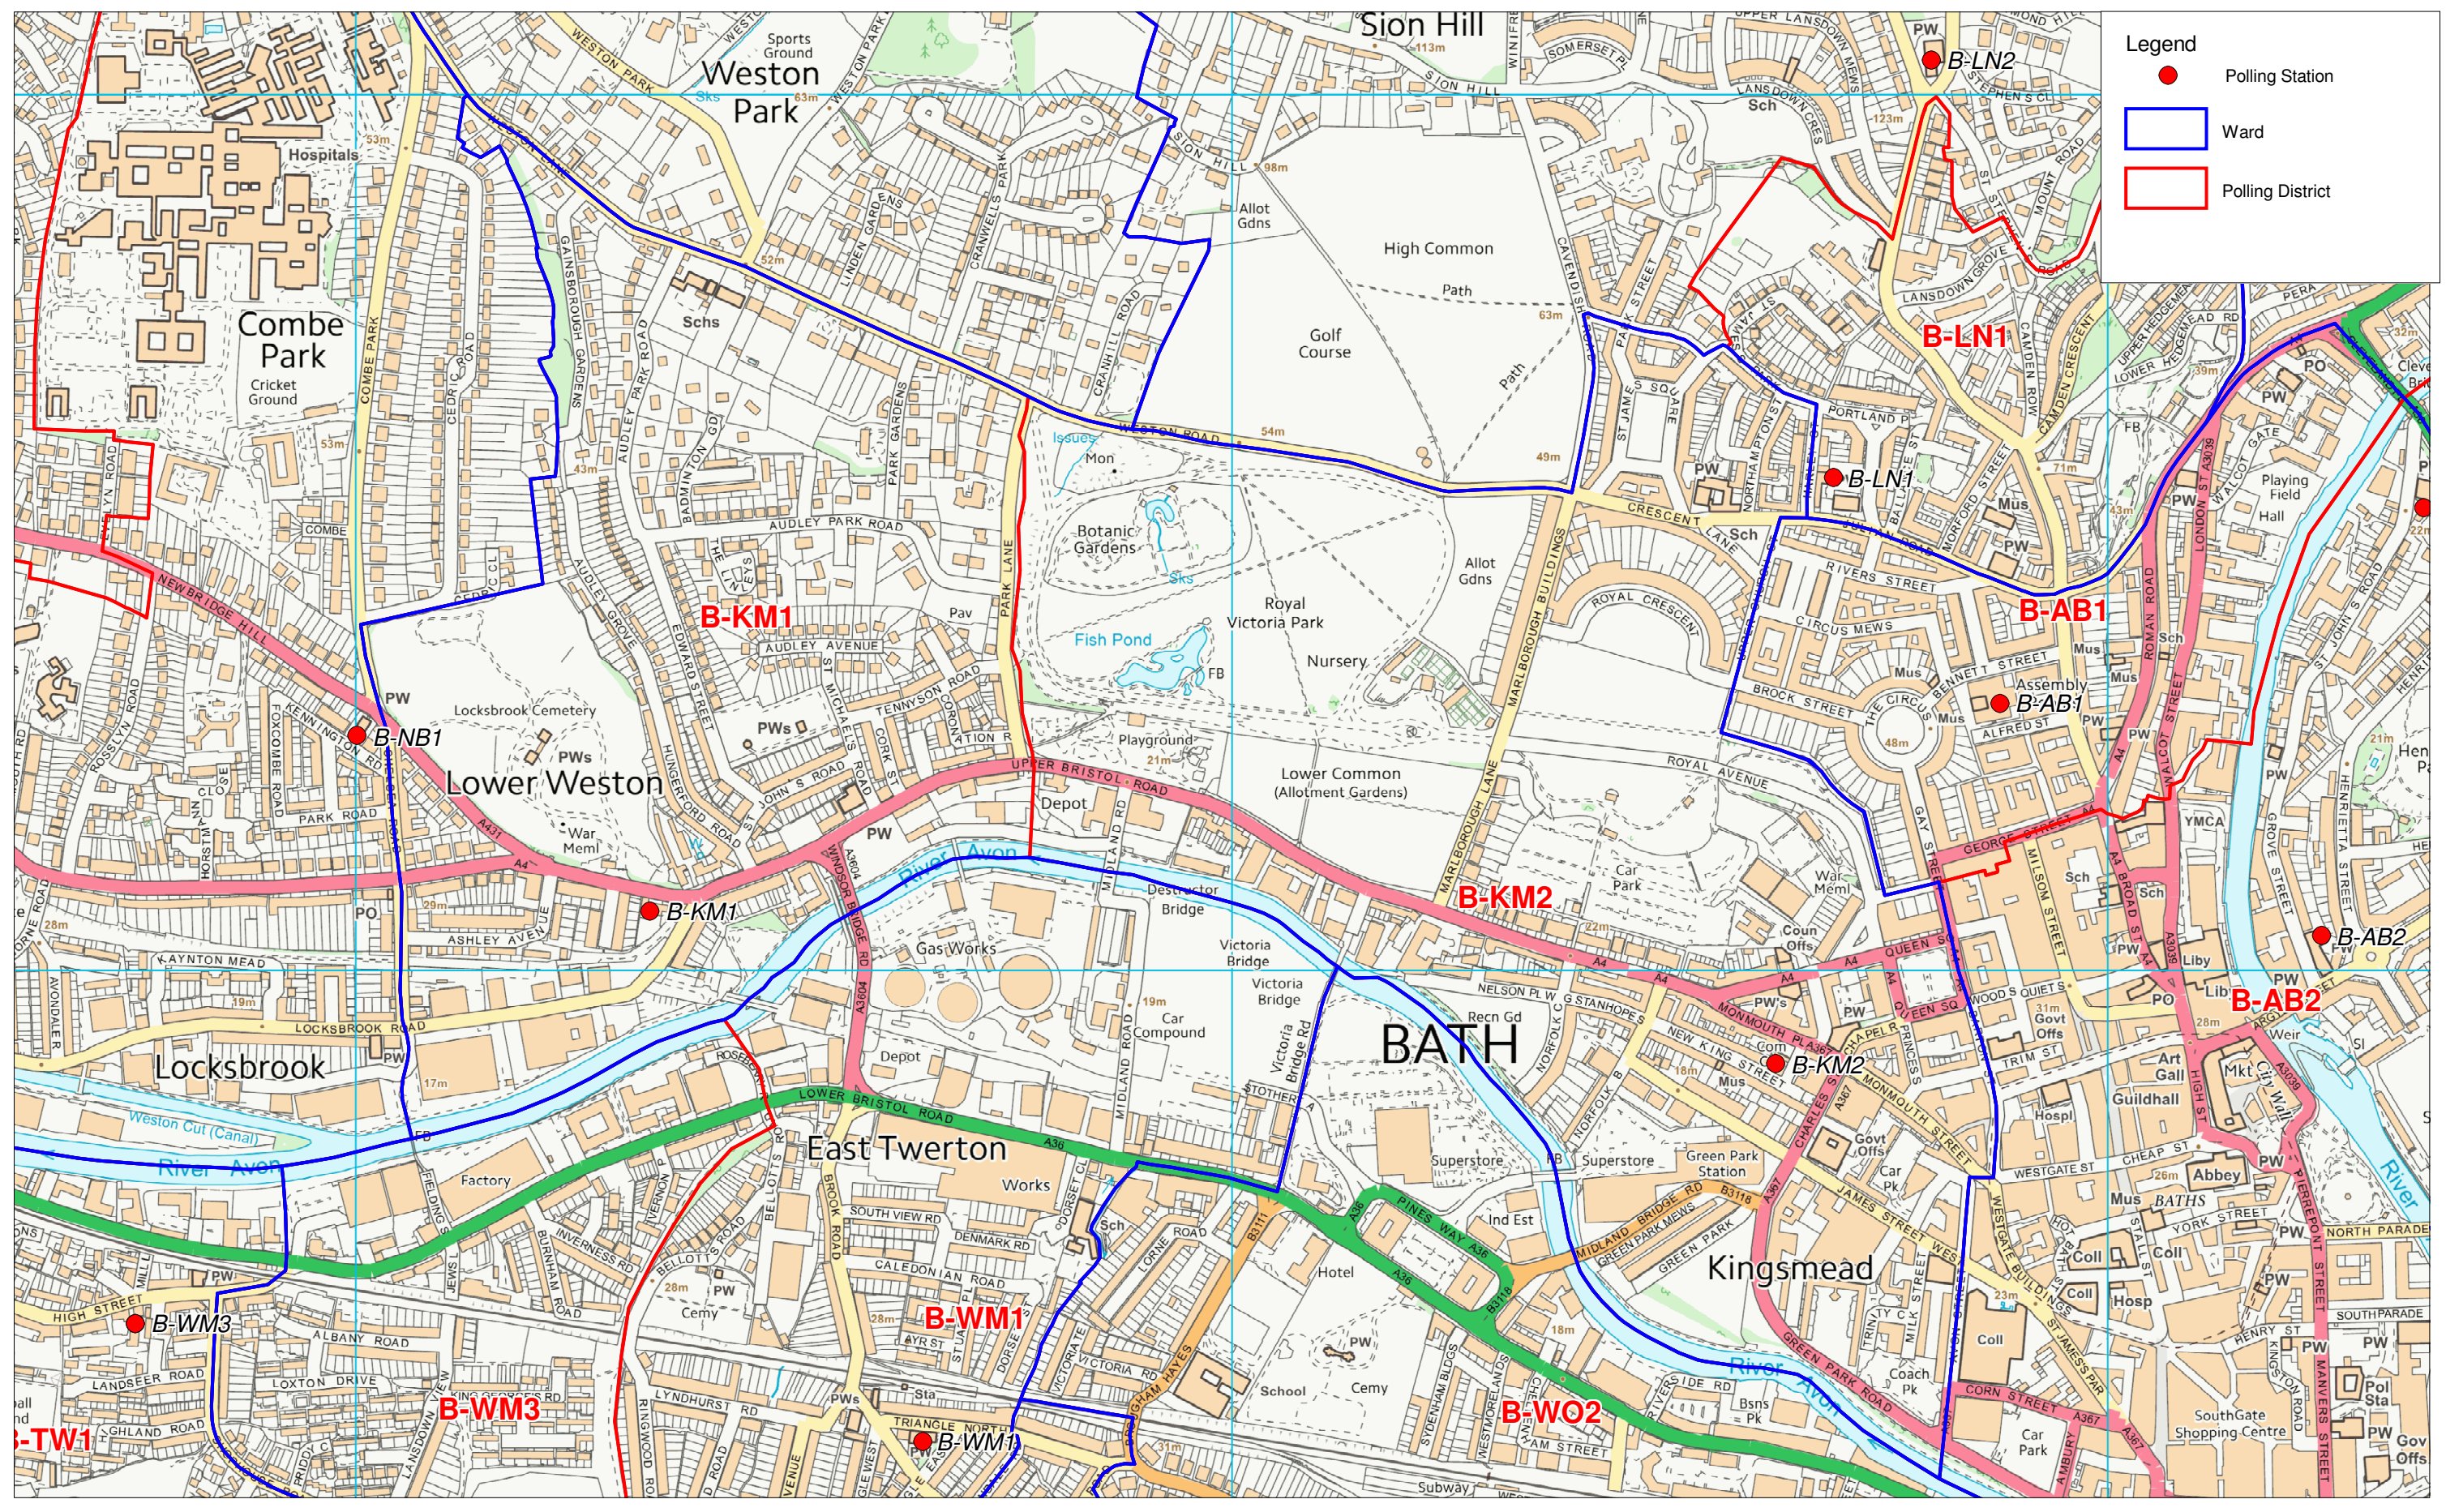

Kingsmead Ward

B-KM1 and B-KM2

Compiled by MRL on 1 December 2014

Scale 1:7000

WARD	Polling_District	ADDRESS
Kingsmead	B-KM1	Weston Day Club, Upper Bristol Road, Bath BA1 3DW
Kingsmead	B-KM2	Percy Community Centre, New King Street, Bath BA1 2BN

Bath & North East Somerset Council
 Guildhall
 high Street
 Bath BA1 5AW
 Tel 01225 477000

Legend

- Polling Station
- Ward
- Polling District