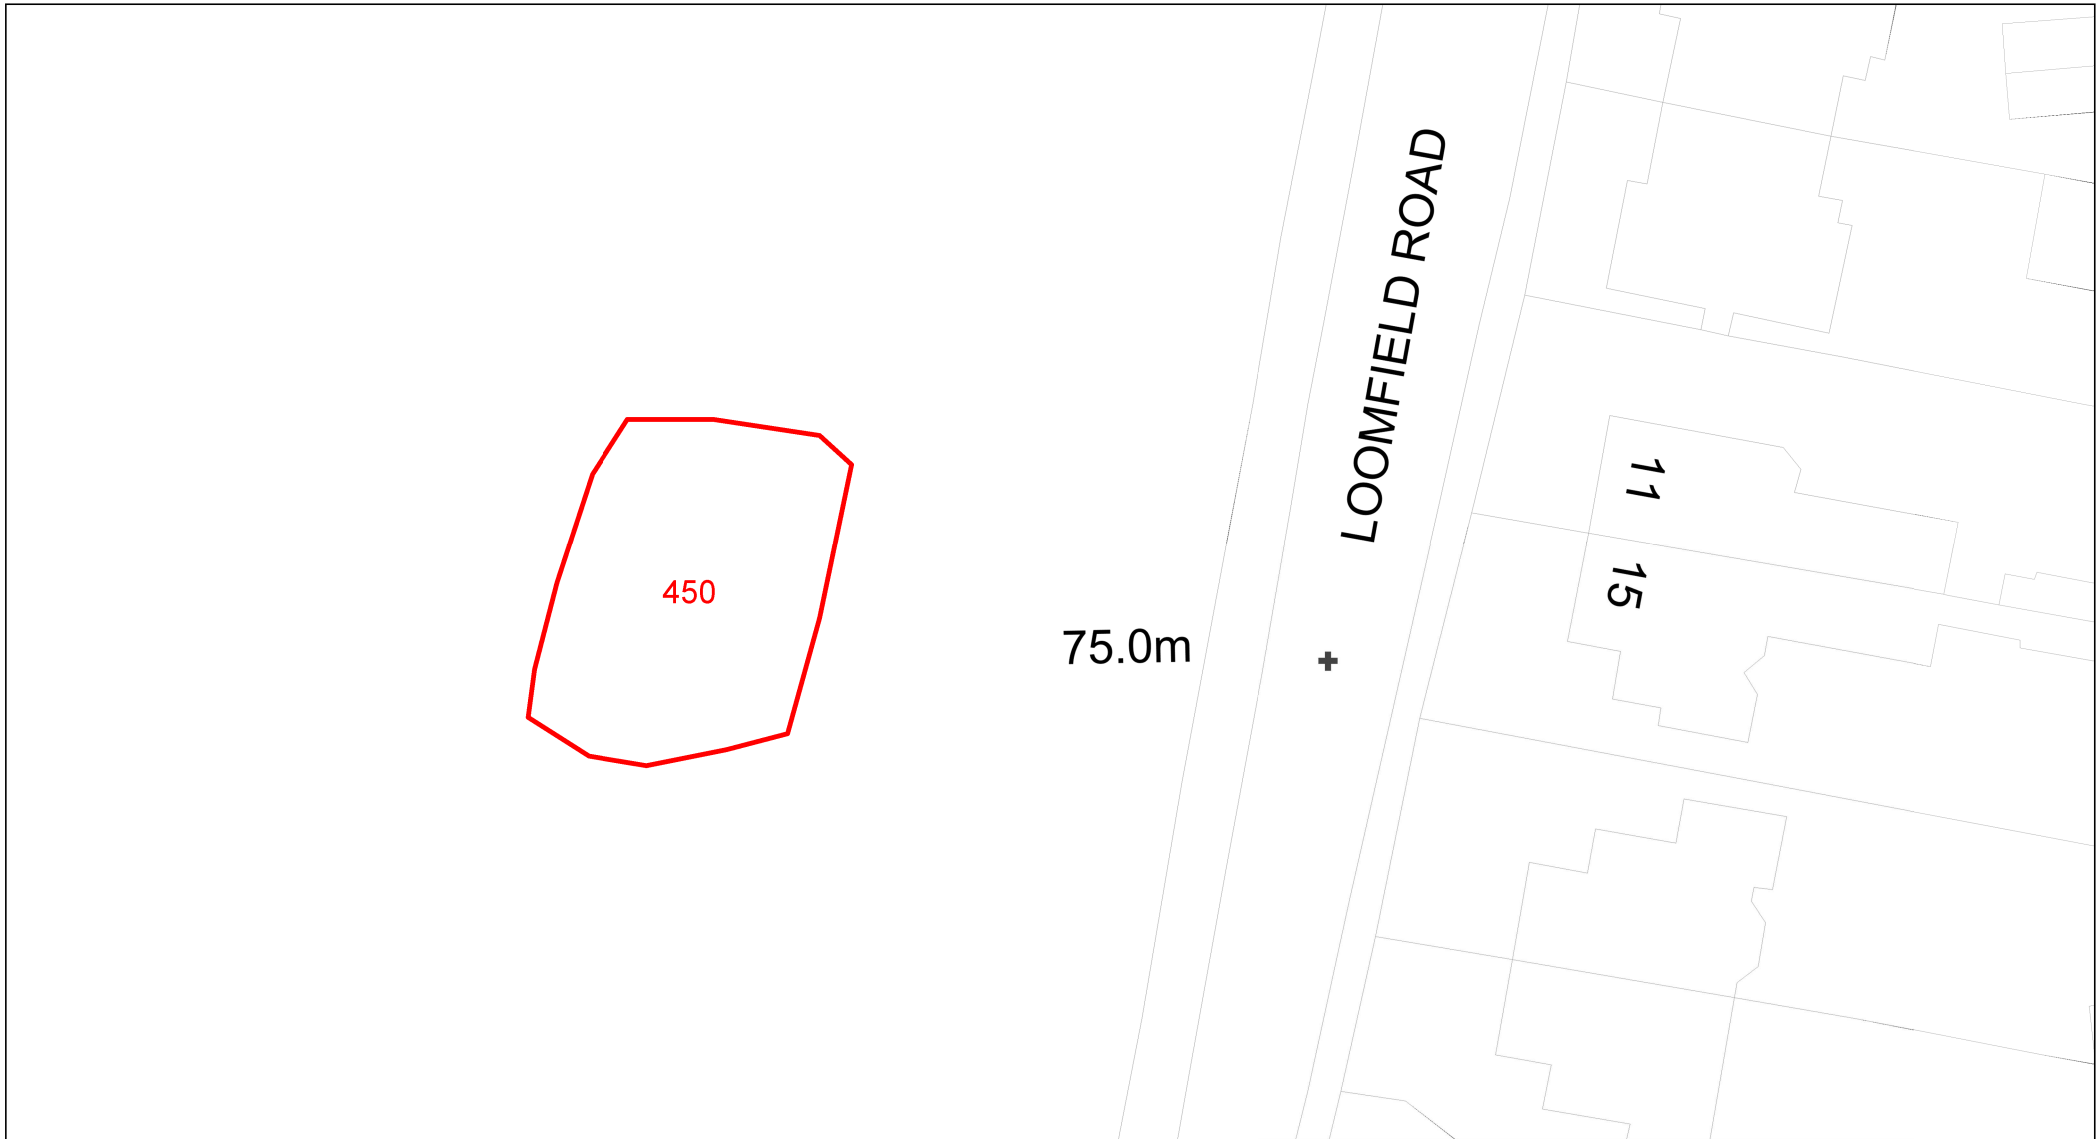

# Bath & North East Somerset Council Dog Control Orders Consultation

DCO_Ref	Site	_Dog_Control_Category
450	Bloomfield Road OS	Order 4 - The Dogs Exclusion (Bath and North East Somerset) Order 2012

This map is reproduced from Ordnance Survey material with the permission of Ordnance Survey on behalf of the Controller of Her Majesty's Stationery Office © Crown copyright. Unauthorised reproduction infringes Crown copyright and may lead to prosecution or civil proceedings. (100023334) (2012)