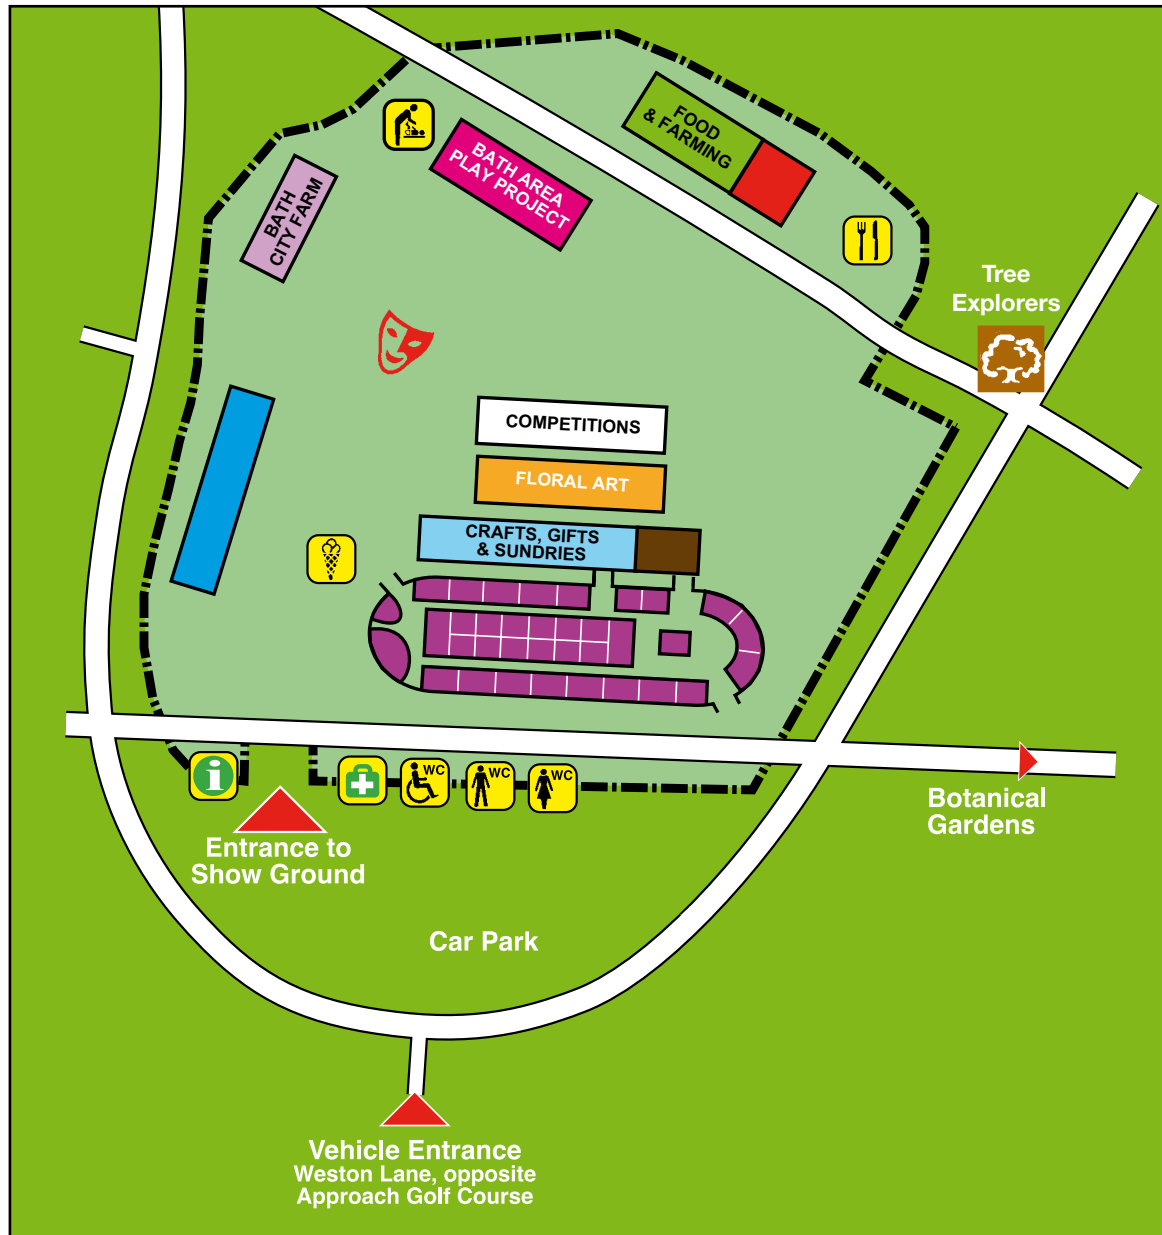

# Bath Spring Flower Show Site Plan

**KEY**

-  Enquiries/Show Secretary
-  First Aid
-    Toilets
-  Refreshments
-  Crèche (under 5s)
-  Entertainment
-  Tree Explorers
-  Main Floral Marquee
-  Horticultural Lectures
-  Crafts, Gifts & Sundries
-  Floral Art
-  Competitions:
  - Junior Competition
  - WI & TG Competition
  - Art Competition
  - Photographic Competition
-  Cookery Demonstrations
-  Food & Farming
-  Bath Area Play Project
-  Bath City Farm / Bath Organic
-  Outside stands